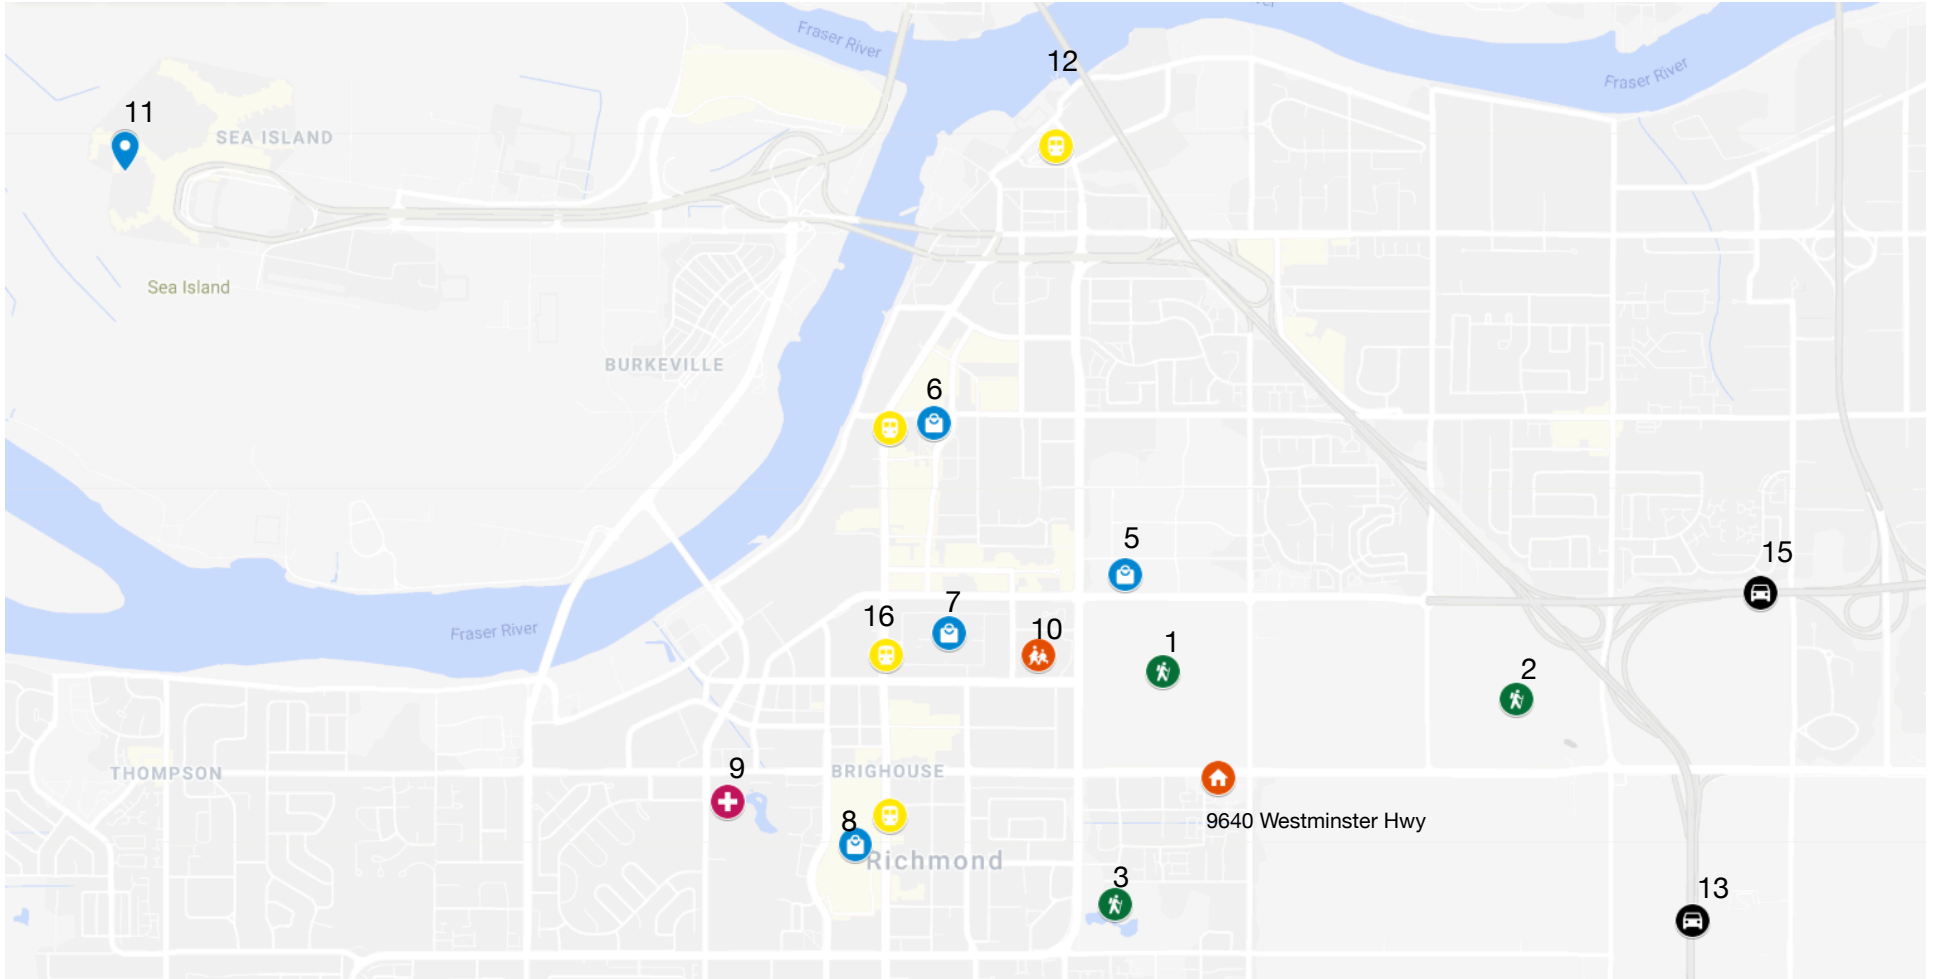

9640 Westminster Hwy

1. Garden City Lands Park
2. Richmond Nature Park
3. Garden City Park
5. Central Centre
6. Aberdeen Centre
7. Landsdowne Centre
8. Richmond Centre
9. Richmond General Hospital

10. Kwantlen Polytechnic University
11. YVR Airport
12. Vancouver Downtown
13. Highway 99 to USA Border
15. Highway 91 to Highway 1 Trans Canada Highway
16. Skytrain Route