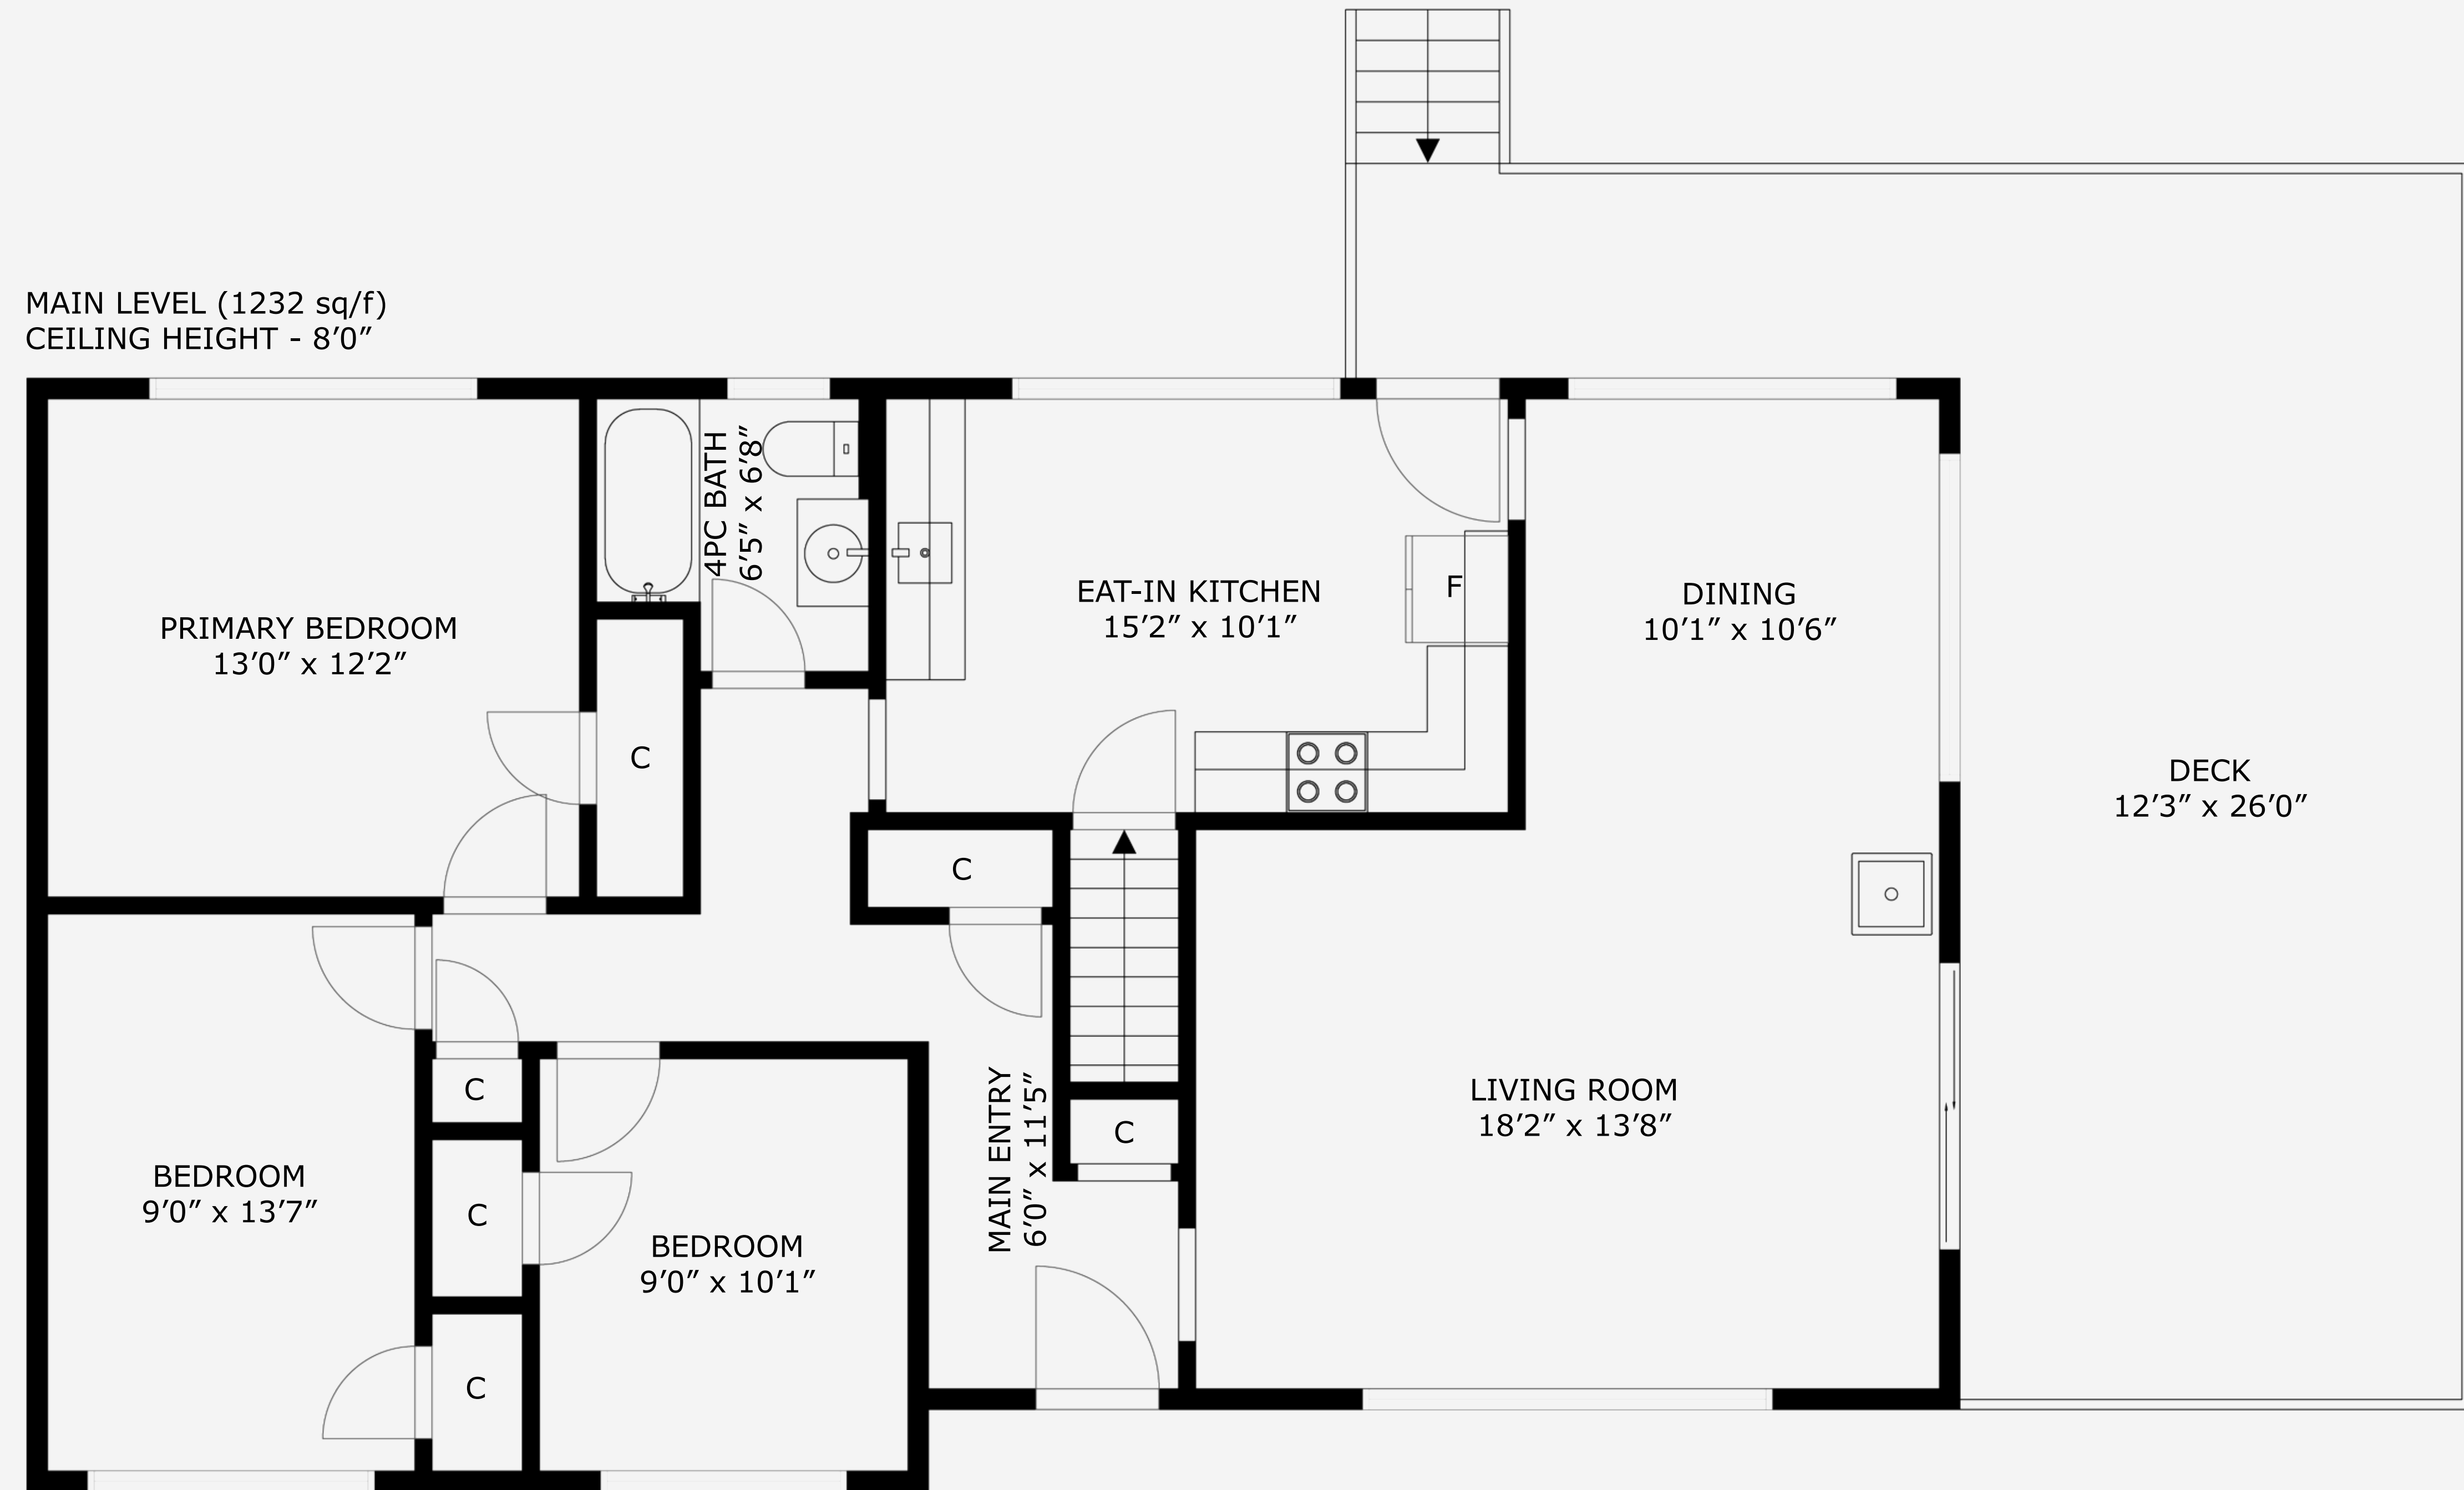

Ohs Marketing Team

@ ROYALLePAGE

PROPERTY MATRIX

1232 Sq Ft
Total Finished

1232 Sq Ft
Total Unfinished

1200 WINNING WAY

Total Finished Area - 1232 Sq Ft

MAIN LEVEL (1232 sq/f)
CEILING HEIGHT - 8'0"

UNFINISHED LOWER LEVEL (1232 sq/f)
CEILING HEIGHT - 8'0"

All measurements are approximate and should be verified by the Buyer if important.