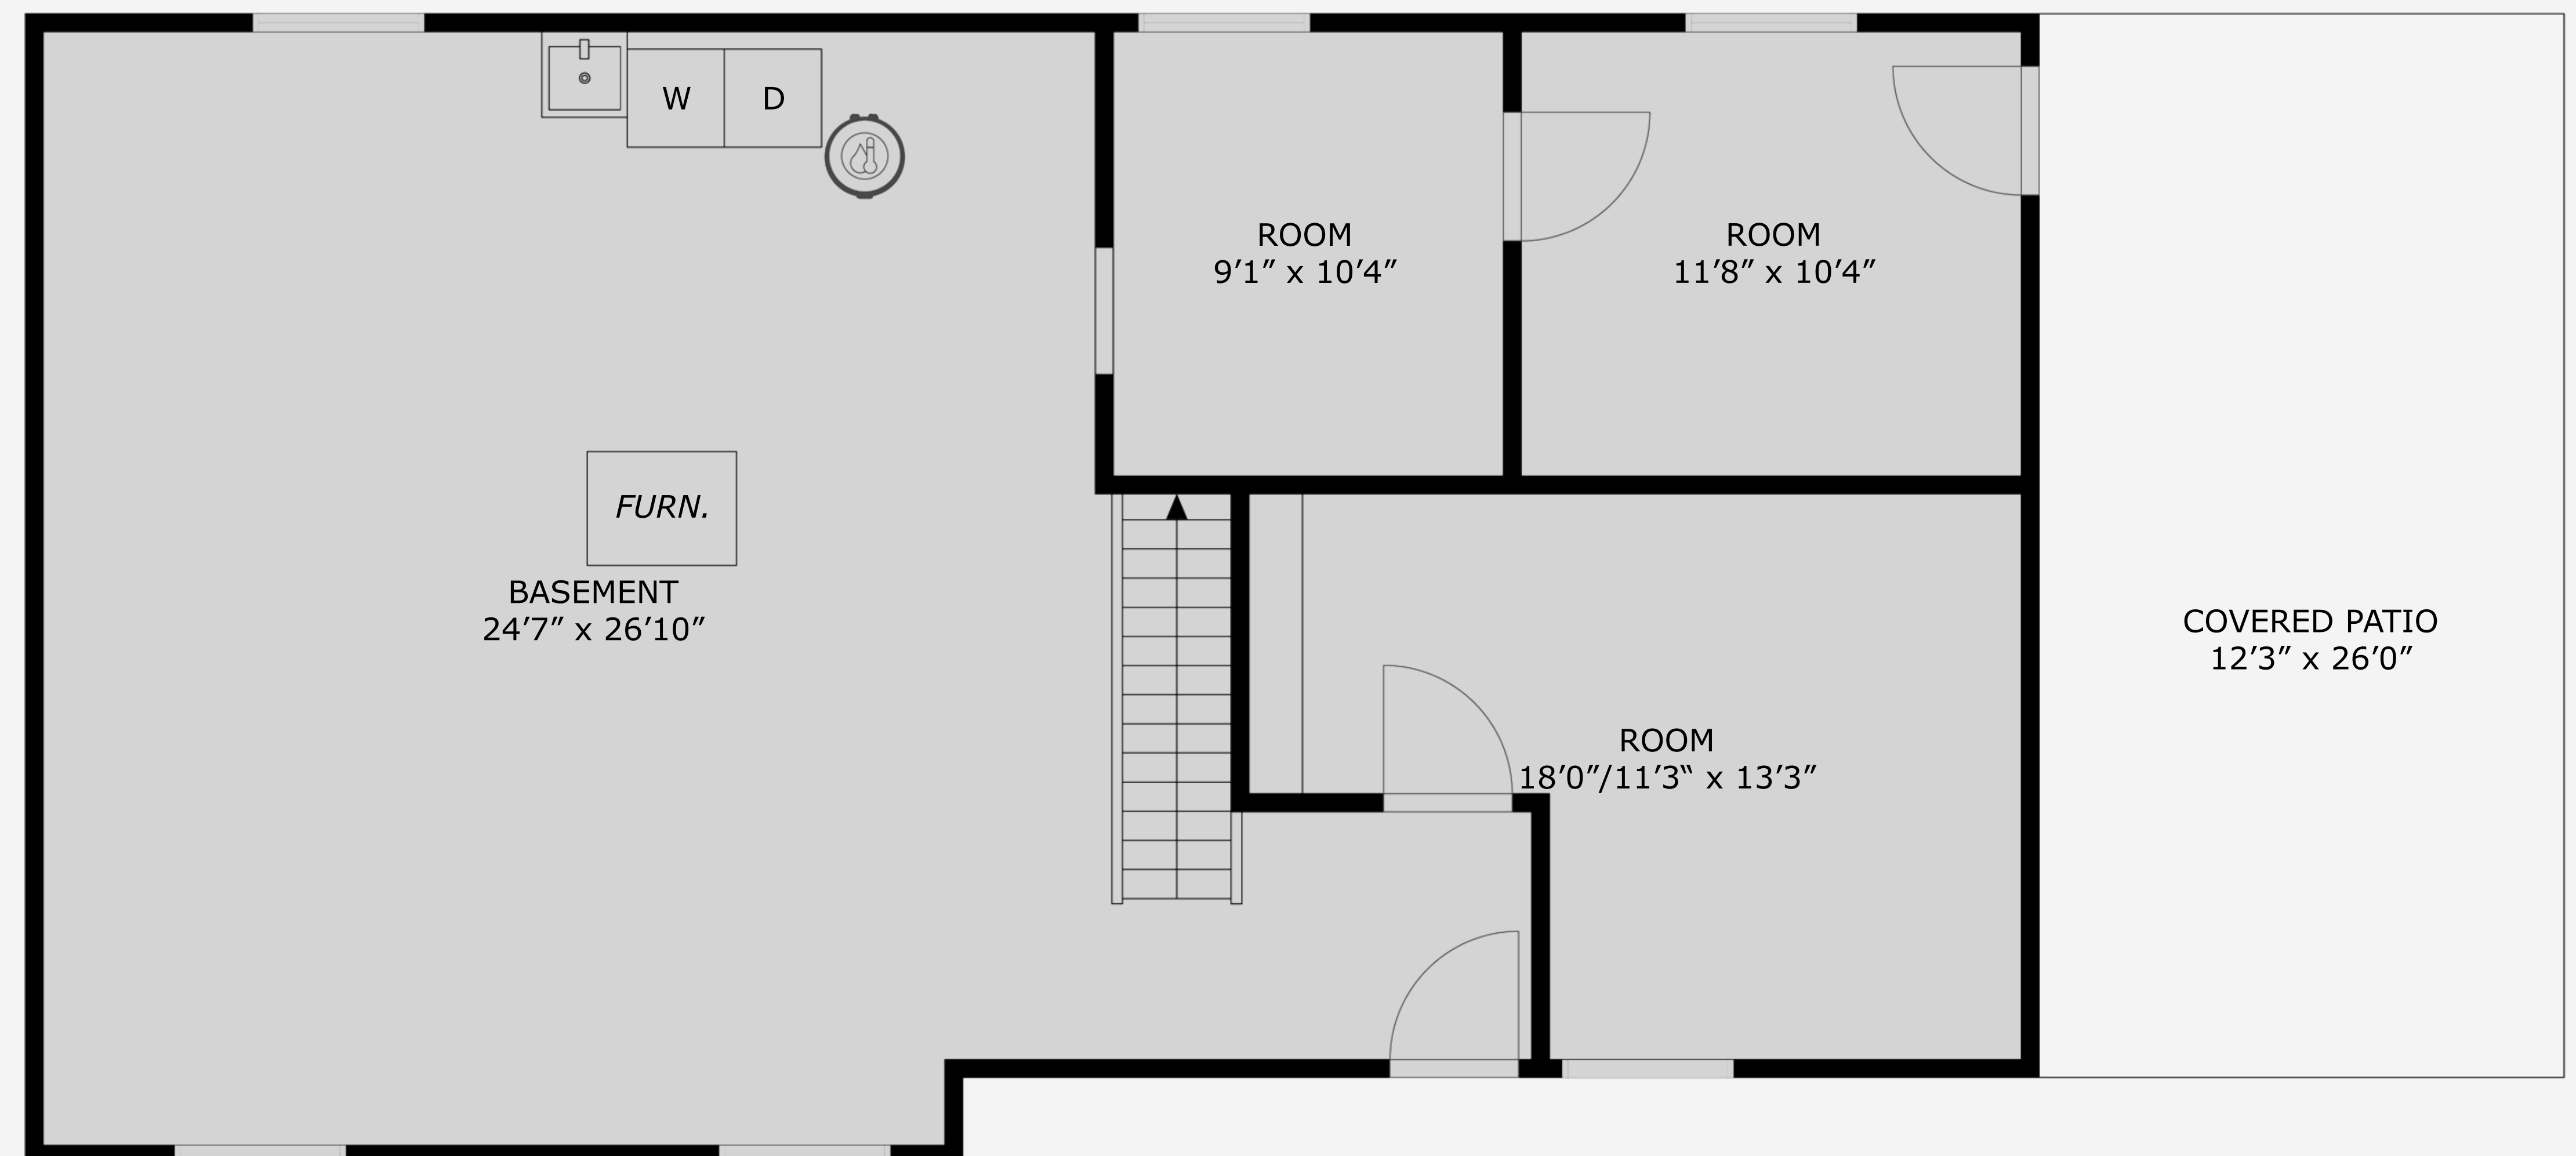

Ohs Marketing Team

@ ROYALLePAGE

PROPERTY MATRIX

1232 Sq Ft
Total Finished

1232 Sq Ft
Total Unfinished

1200 WINNING WAY

Total Finished Area - 1232 Sq Ft

MAIN LEVEL (1232 sq/f)
CEILING HEIGHT - 8'0"

UNFINISHED LOWER LEVEL (1232 sq/f)
CEILING HEIGHT - 8'0"

All measurements are approximate and should be verified by the Buyer if important.