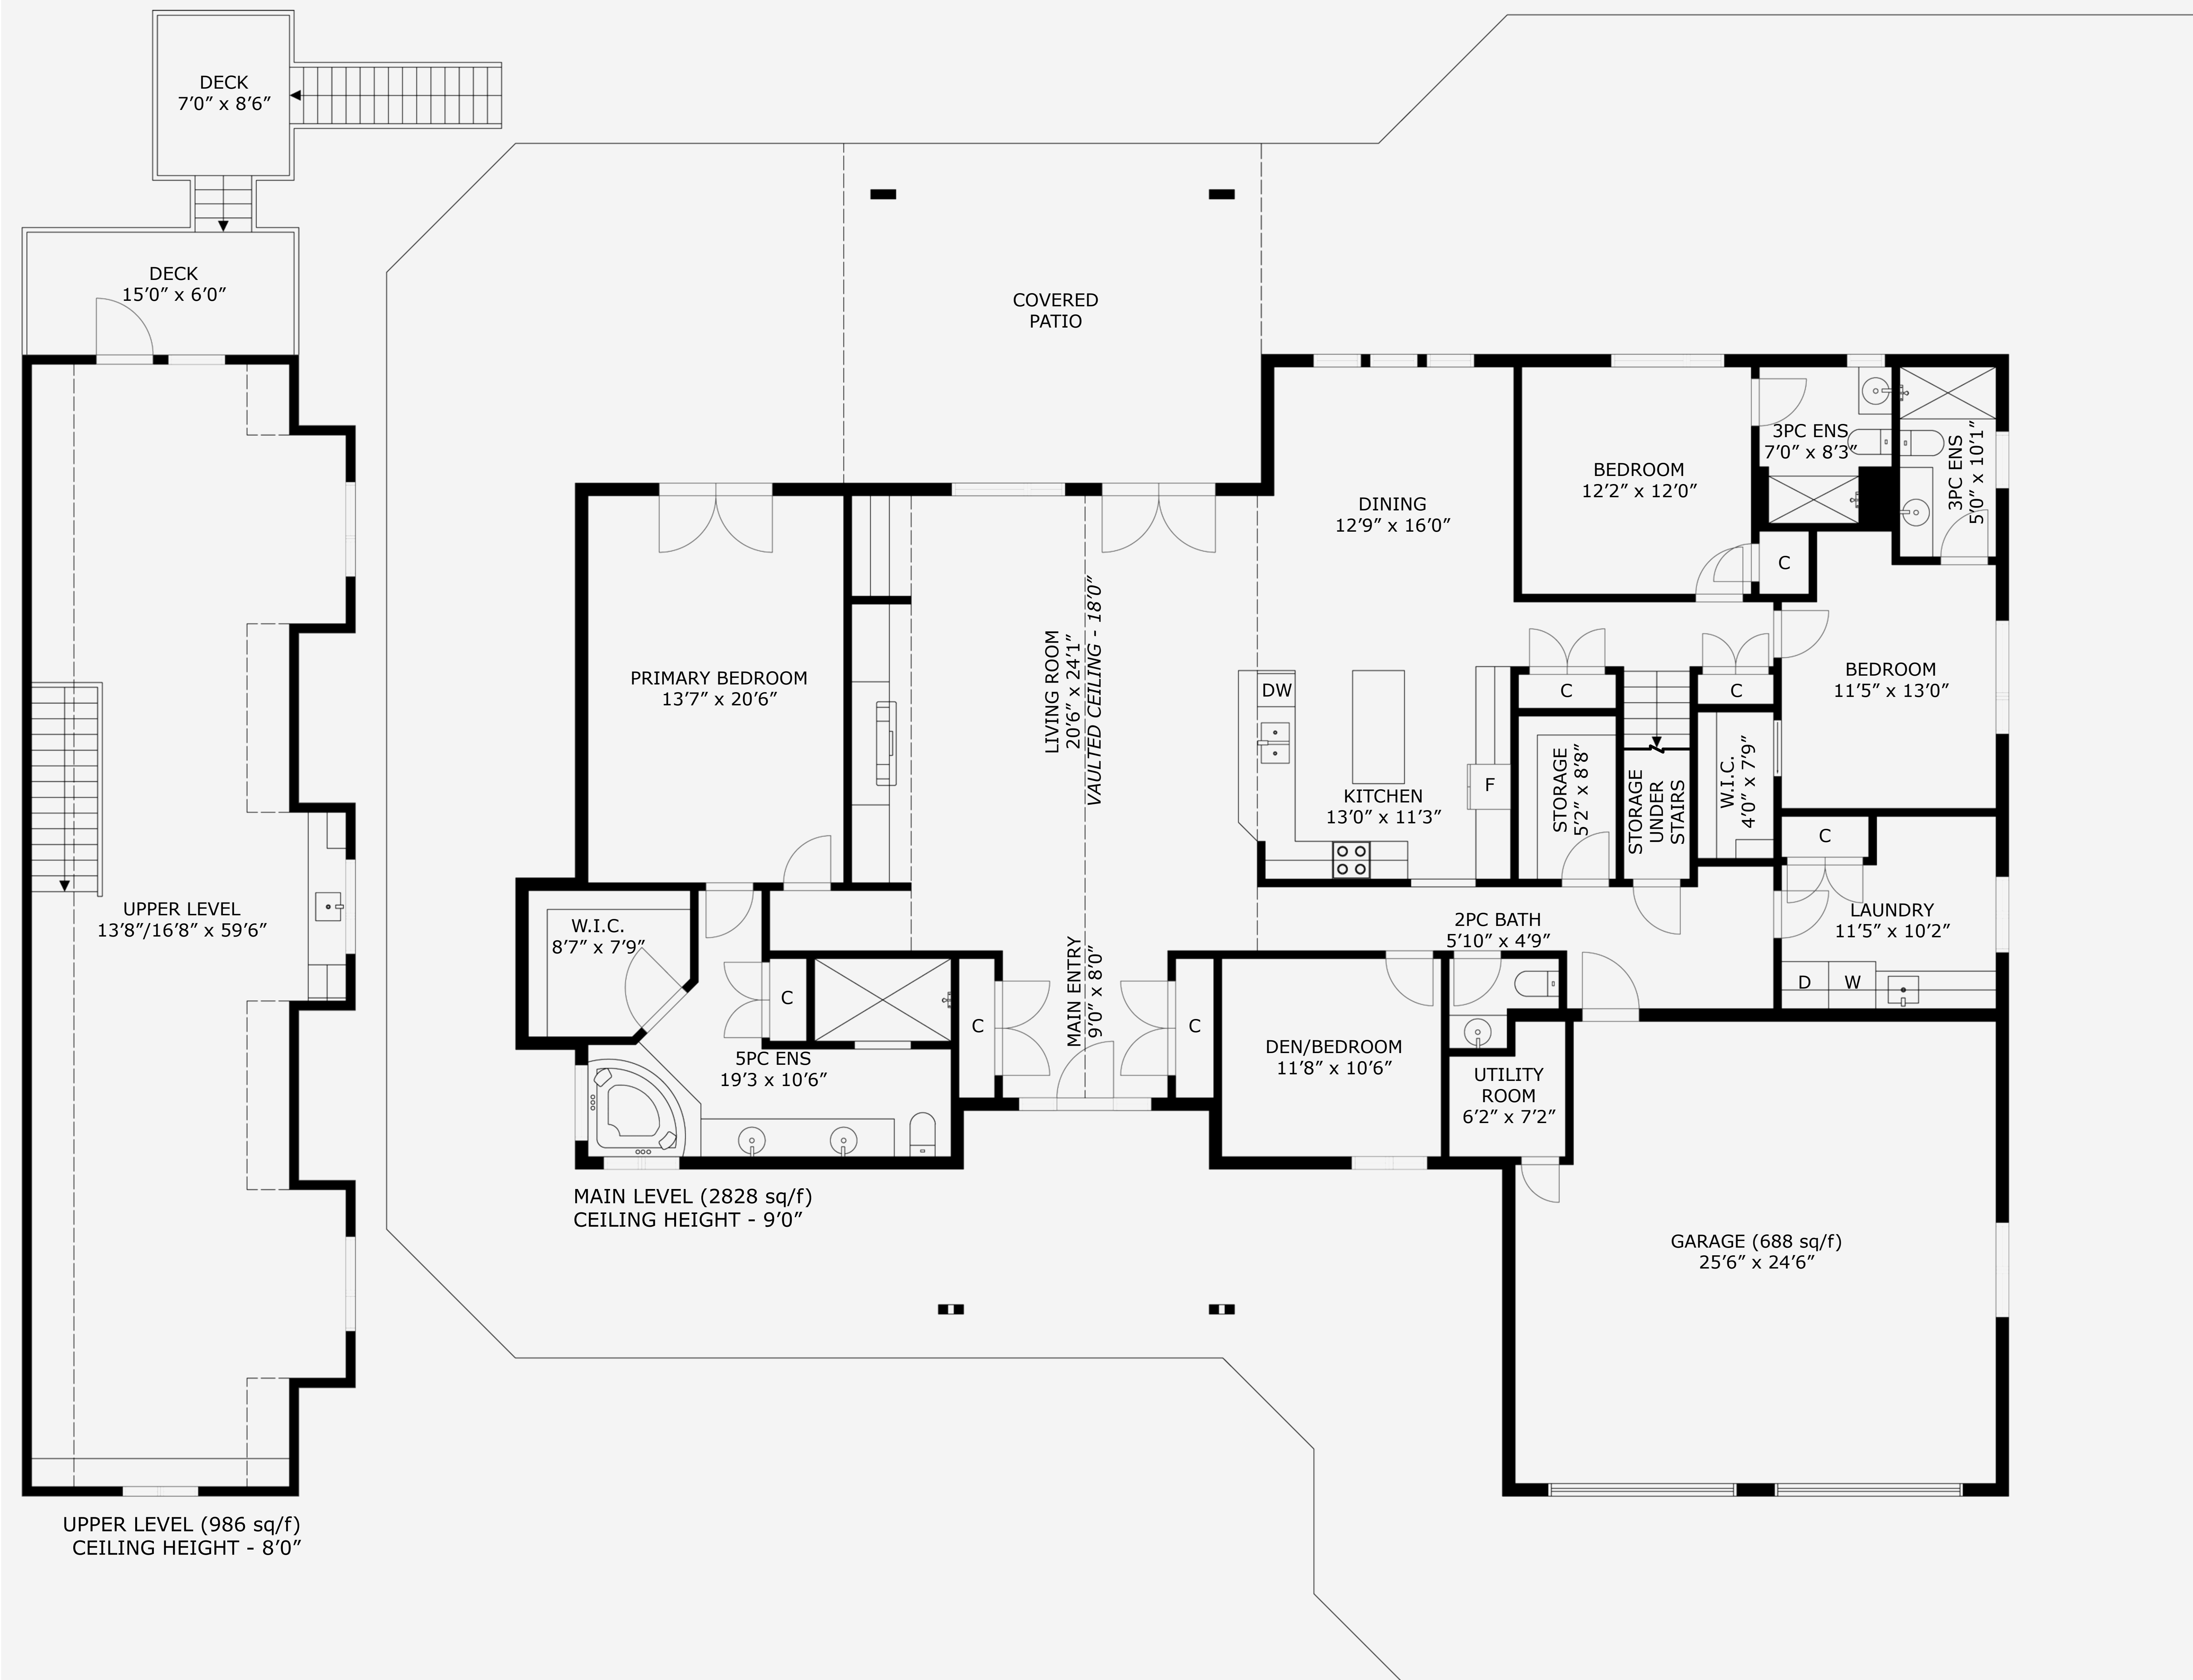

1940 Timberlake Place

Total Finished Area - 3814 Sq Ft

Property Matrix

3814 Sq Ft

Total Finished

688 Sq Ft

Garage & Utility Room

All measurements are approximate and should be verified by the Buyer if important.