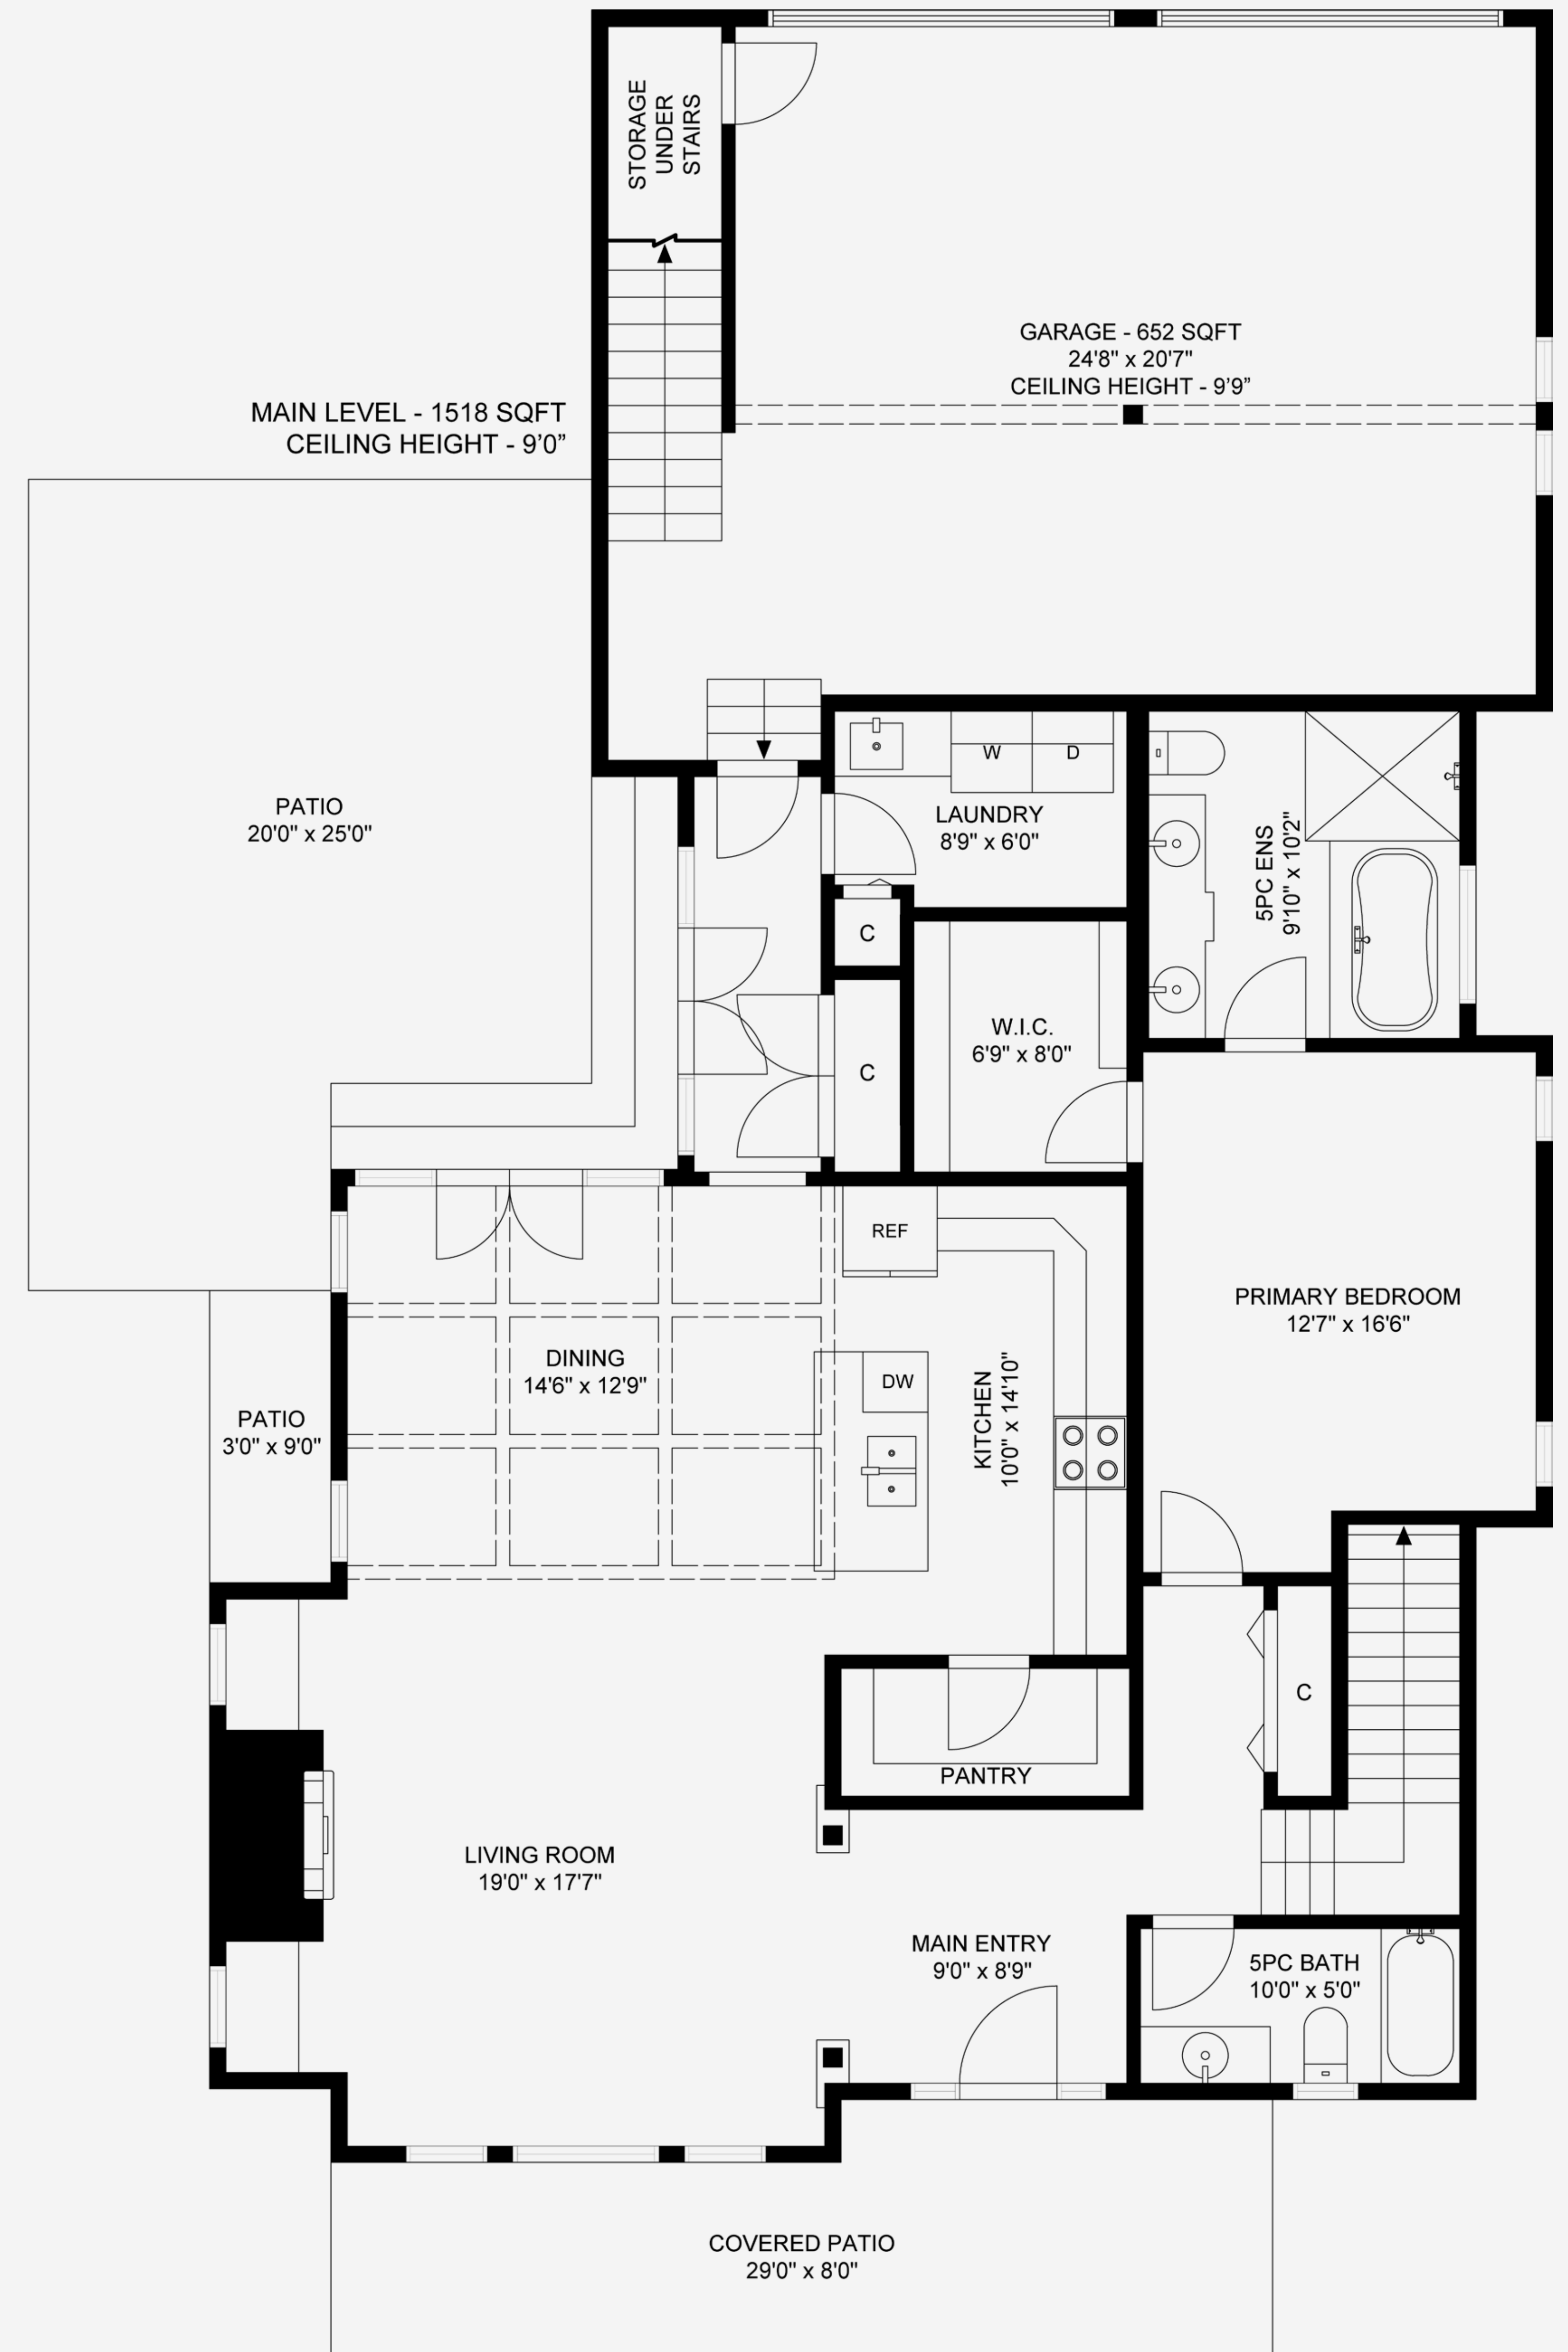

Ohs Marketing Team

@ ROYALLEPAGE

PROPERTY MATRIX

3348 Sq Ft
Total Finished

652 Sq Ft
Garage

All measurements are approximate and should be verified by the Buyer if important.

789 MEMORIAL AVENUE

Total Finished Area - 3348 Sq Ft

SUITE ABOVE GARAGE - 690 SQFT
CEILING HEIGHT - 8'0"

UPPER LEVEL - 1140 SQFT
CEILING HEIGHT - 8'0"

MAIN LEVEL - 1518 SQFT
CEILING HEIGHT - 9'0"

GARAGE - 652 SQFT
24'8" x 20'7"
CEILING HEIGHT - 9'9"

PATIO
3'0" x 9'0"

COVERED PATIO
29'0" x 8'0"