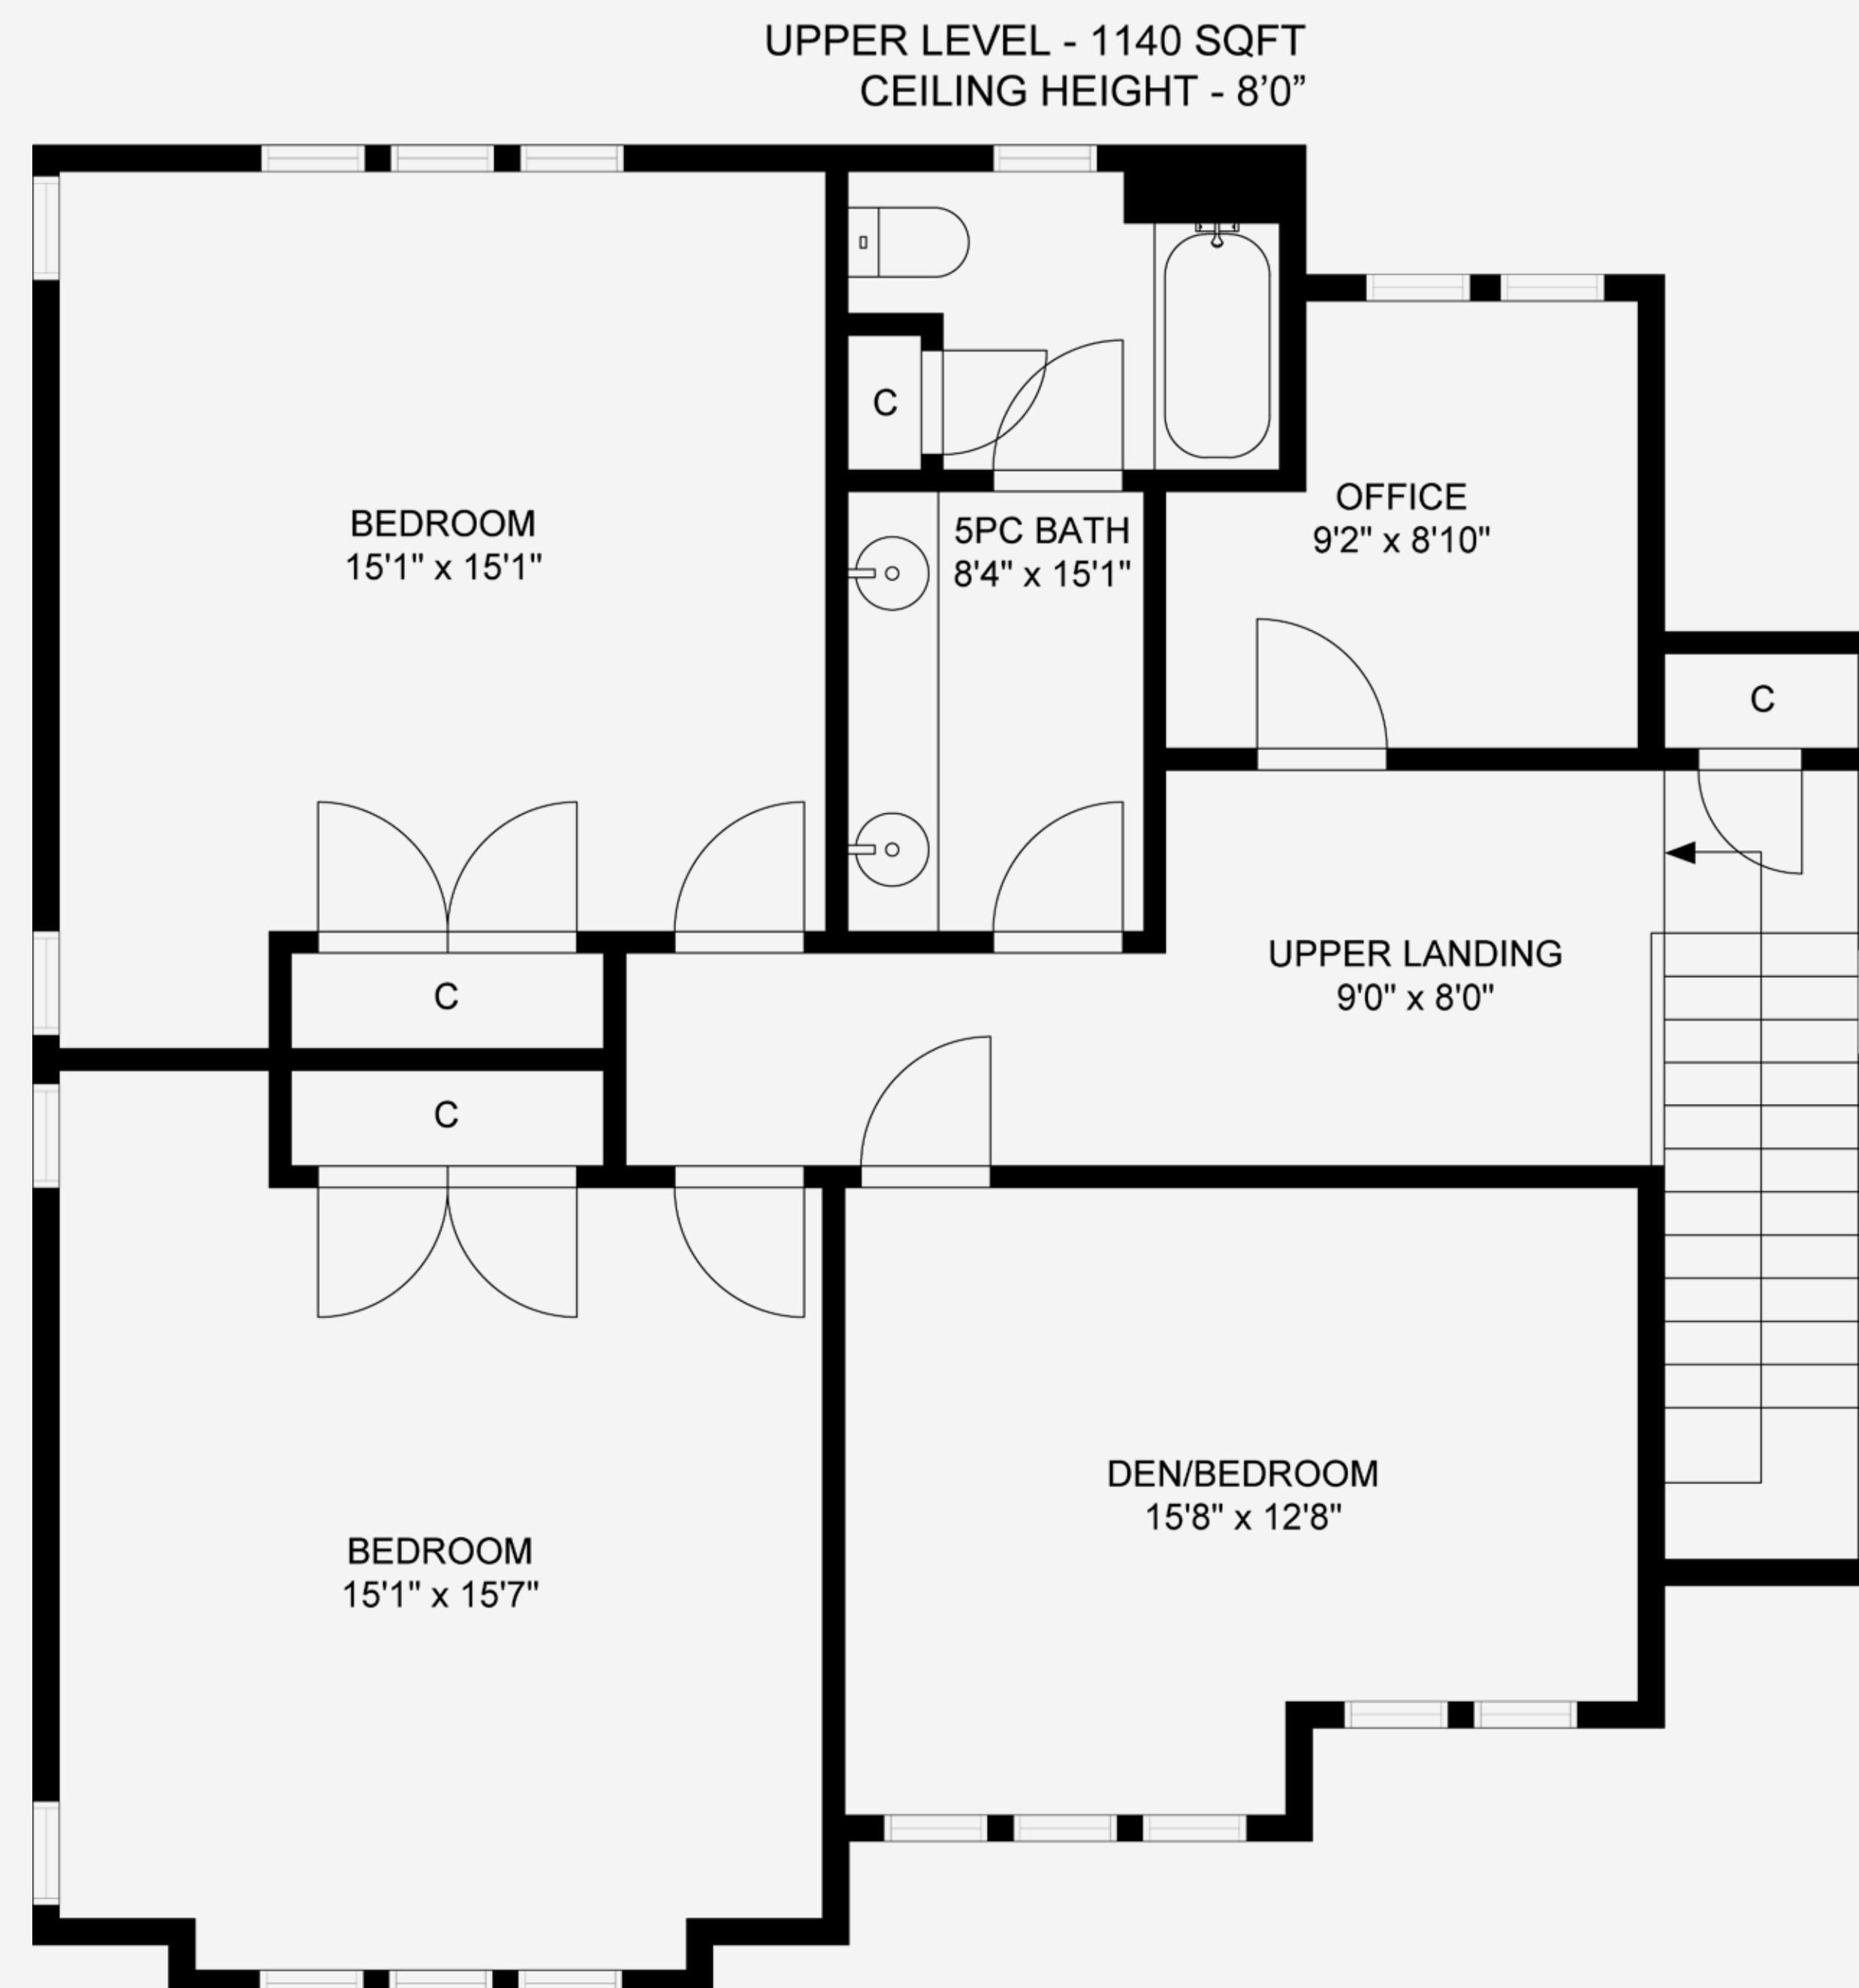

Ohs Marketing Team

@ ROYALLEPAGE

PROPERTY MATRIX

3348 Sq Ft
Total Finished

652 Sq Ft
Garage

All measurements are approximate and should be verified by the Buyer if important.

789 MEMORIAL AVENUE

Total Finished Area - 3348 Sq Ft

SUITE ABOVE GARAGE - 690 SQFT
CEILING HEIGHT - 8'0"

UPPER LEVEL - 1140 SQFT
CEILING HEIGHT - 8'0"

MAIN LEVEL - 1518 SQFT
CEILING HEIGHT - 9'0"

GARAGE - 652 SQFT
24'8" x 20'7"
CEILING HEIGHT - 9'9"

PATIO
3'0" x 9'0"

COVERED PATIO
29'0" x 8'0"