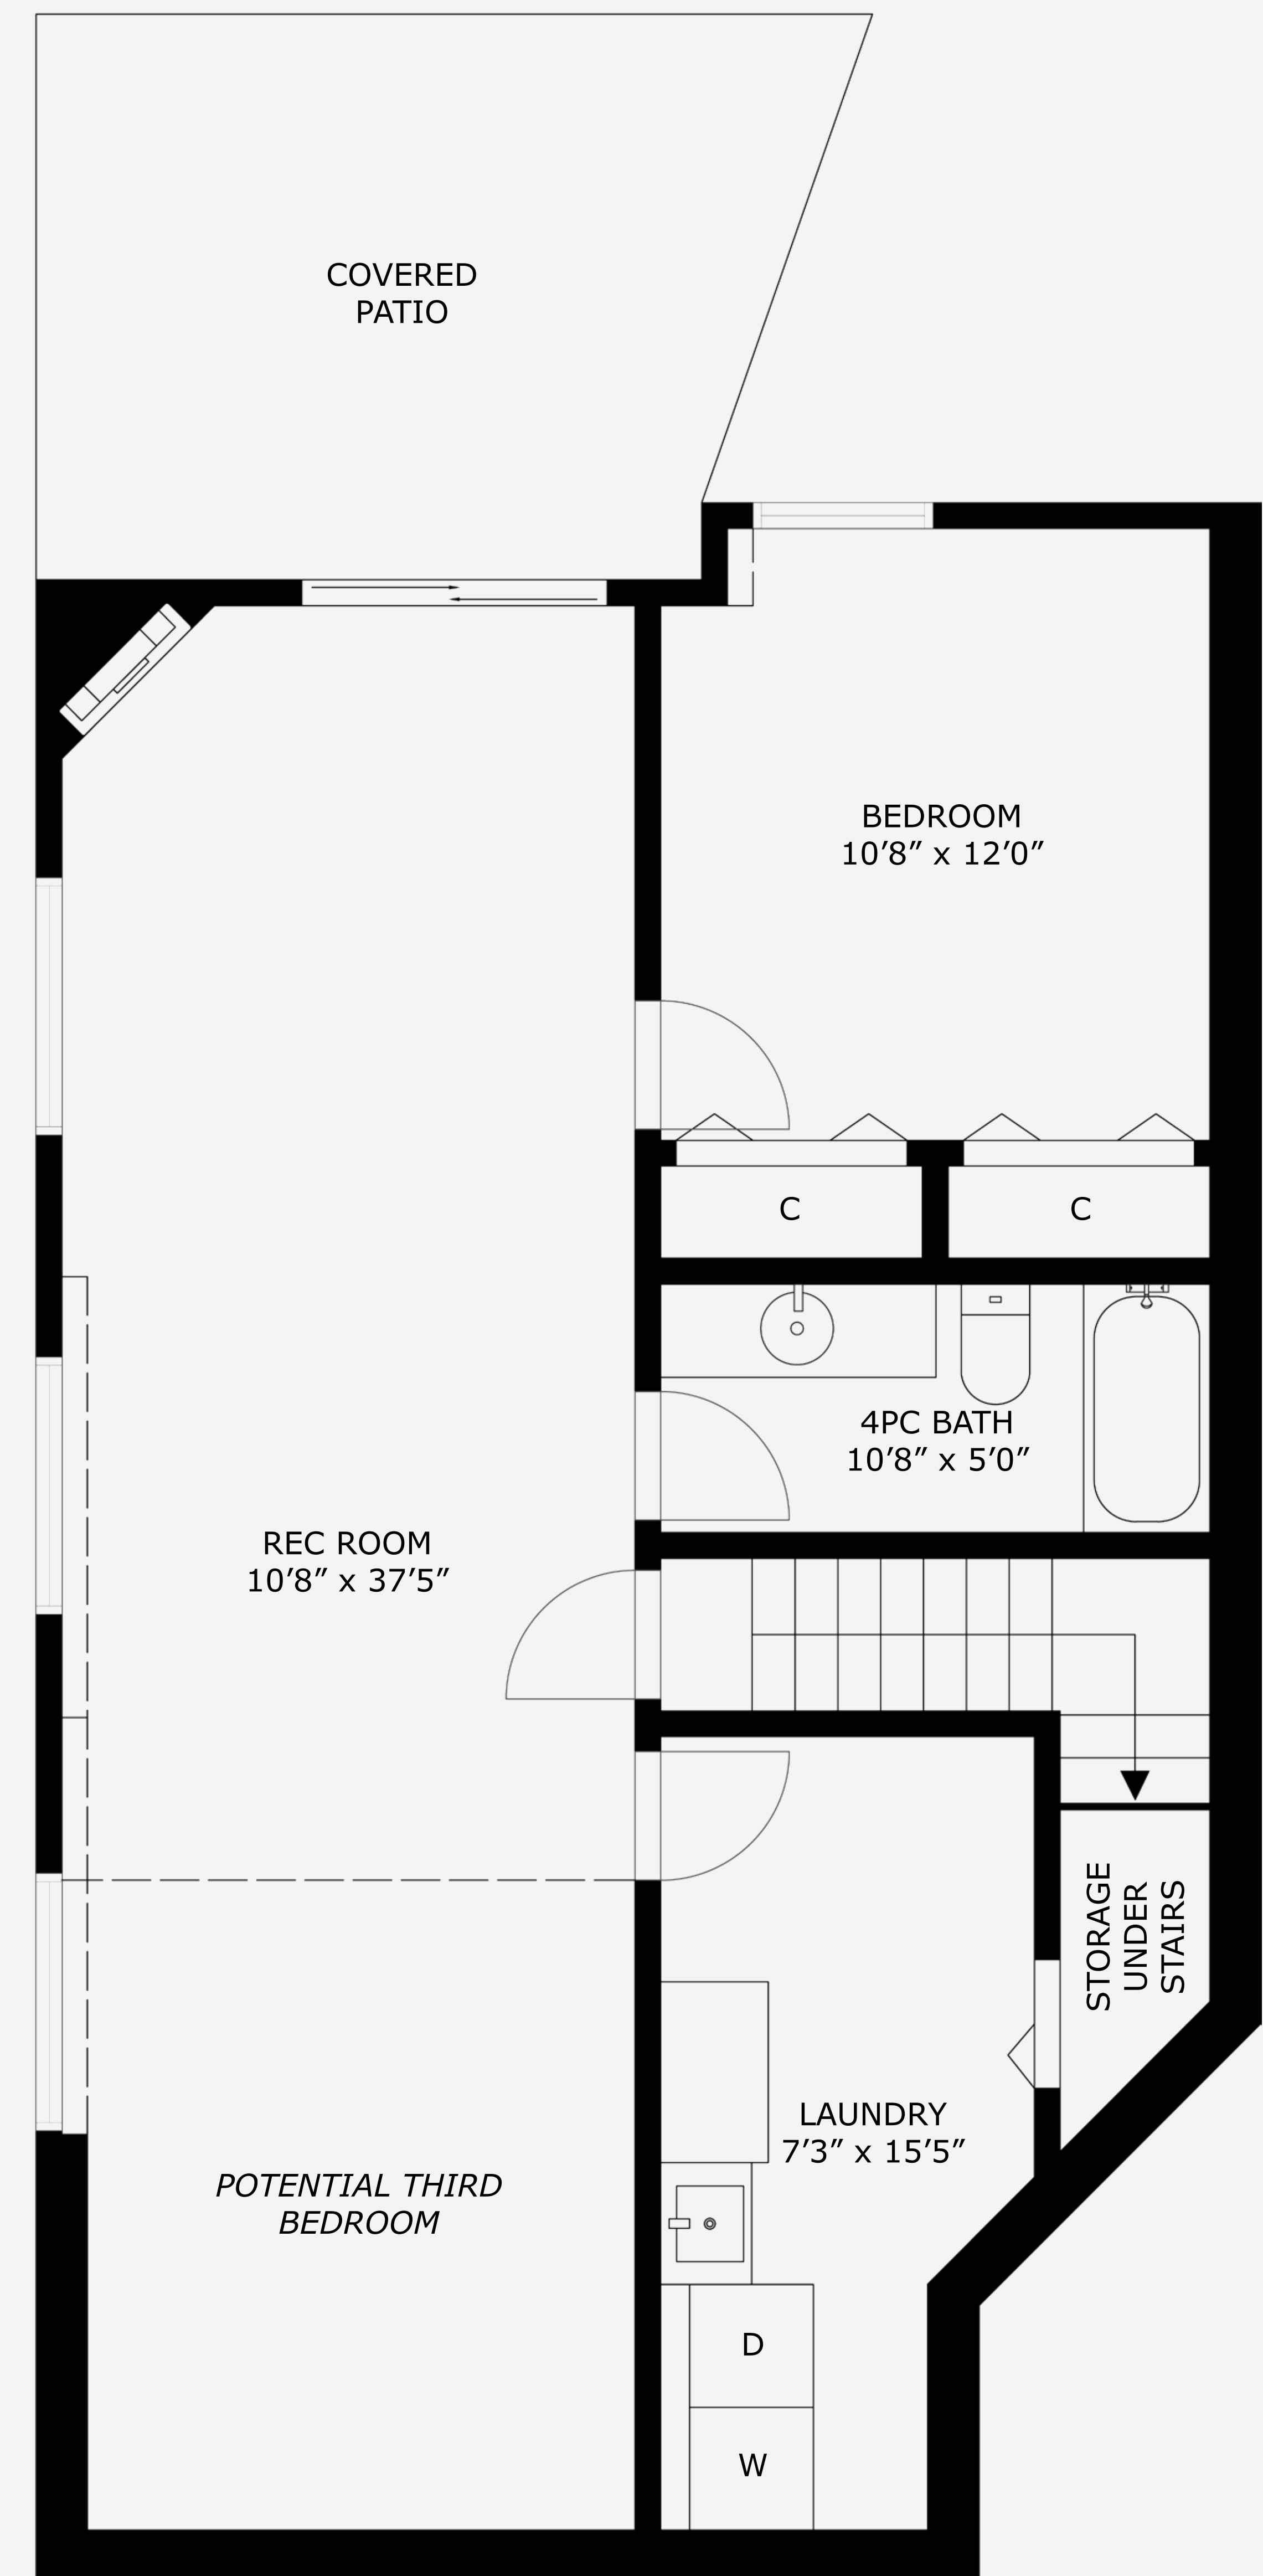

Ohs Marketing Team

@ ROYAL LEPAGE

PROPERTY MATRIX

1808 Sq Ft
Total Finished

All measurements are approximate and should be verified by the Buyer if important.

1688 LAILAH'S LOOP

Total Finished Area - 1808 Sq Ft

MAIN LEVEL (908 sq/f)
CEILING HEIGHT - 8'0"

LOWER LEVEL (900 sq/f)
CEILING HEIGHT - 7'7"