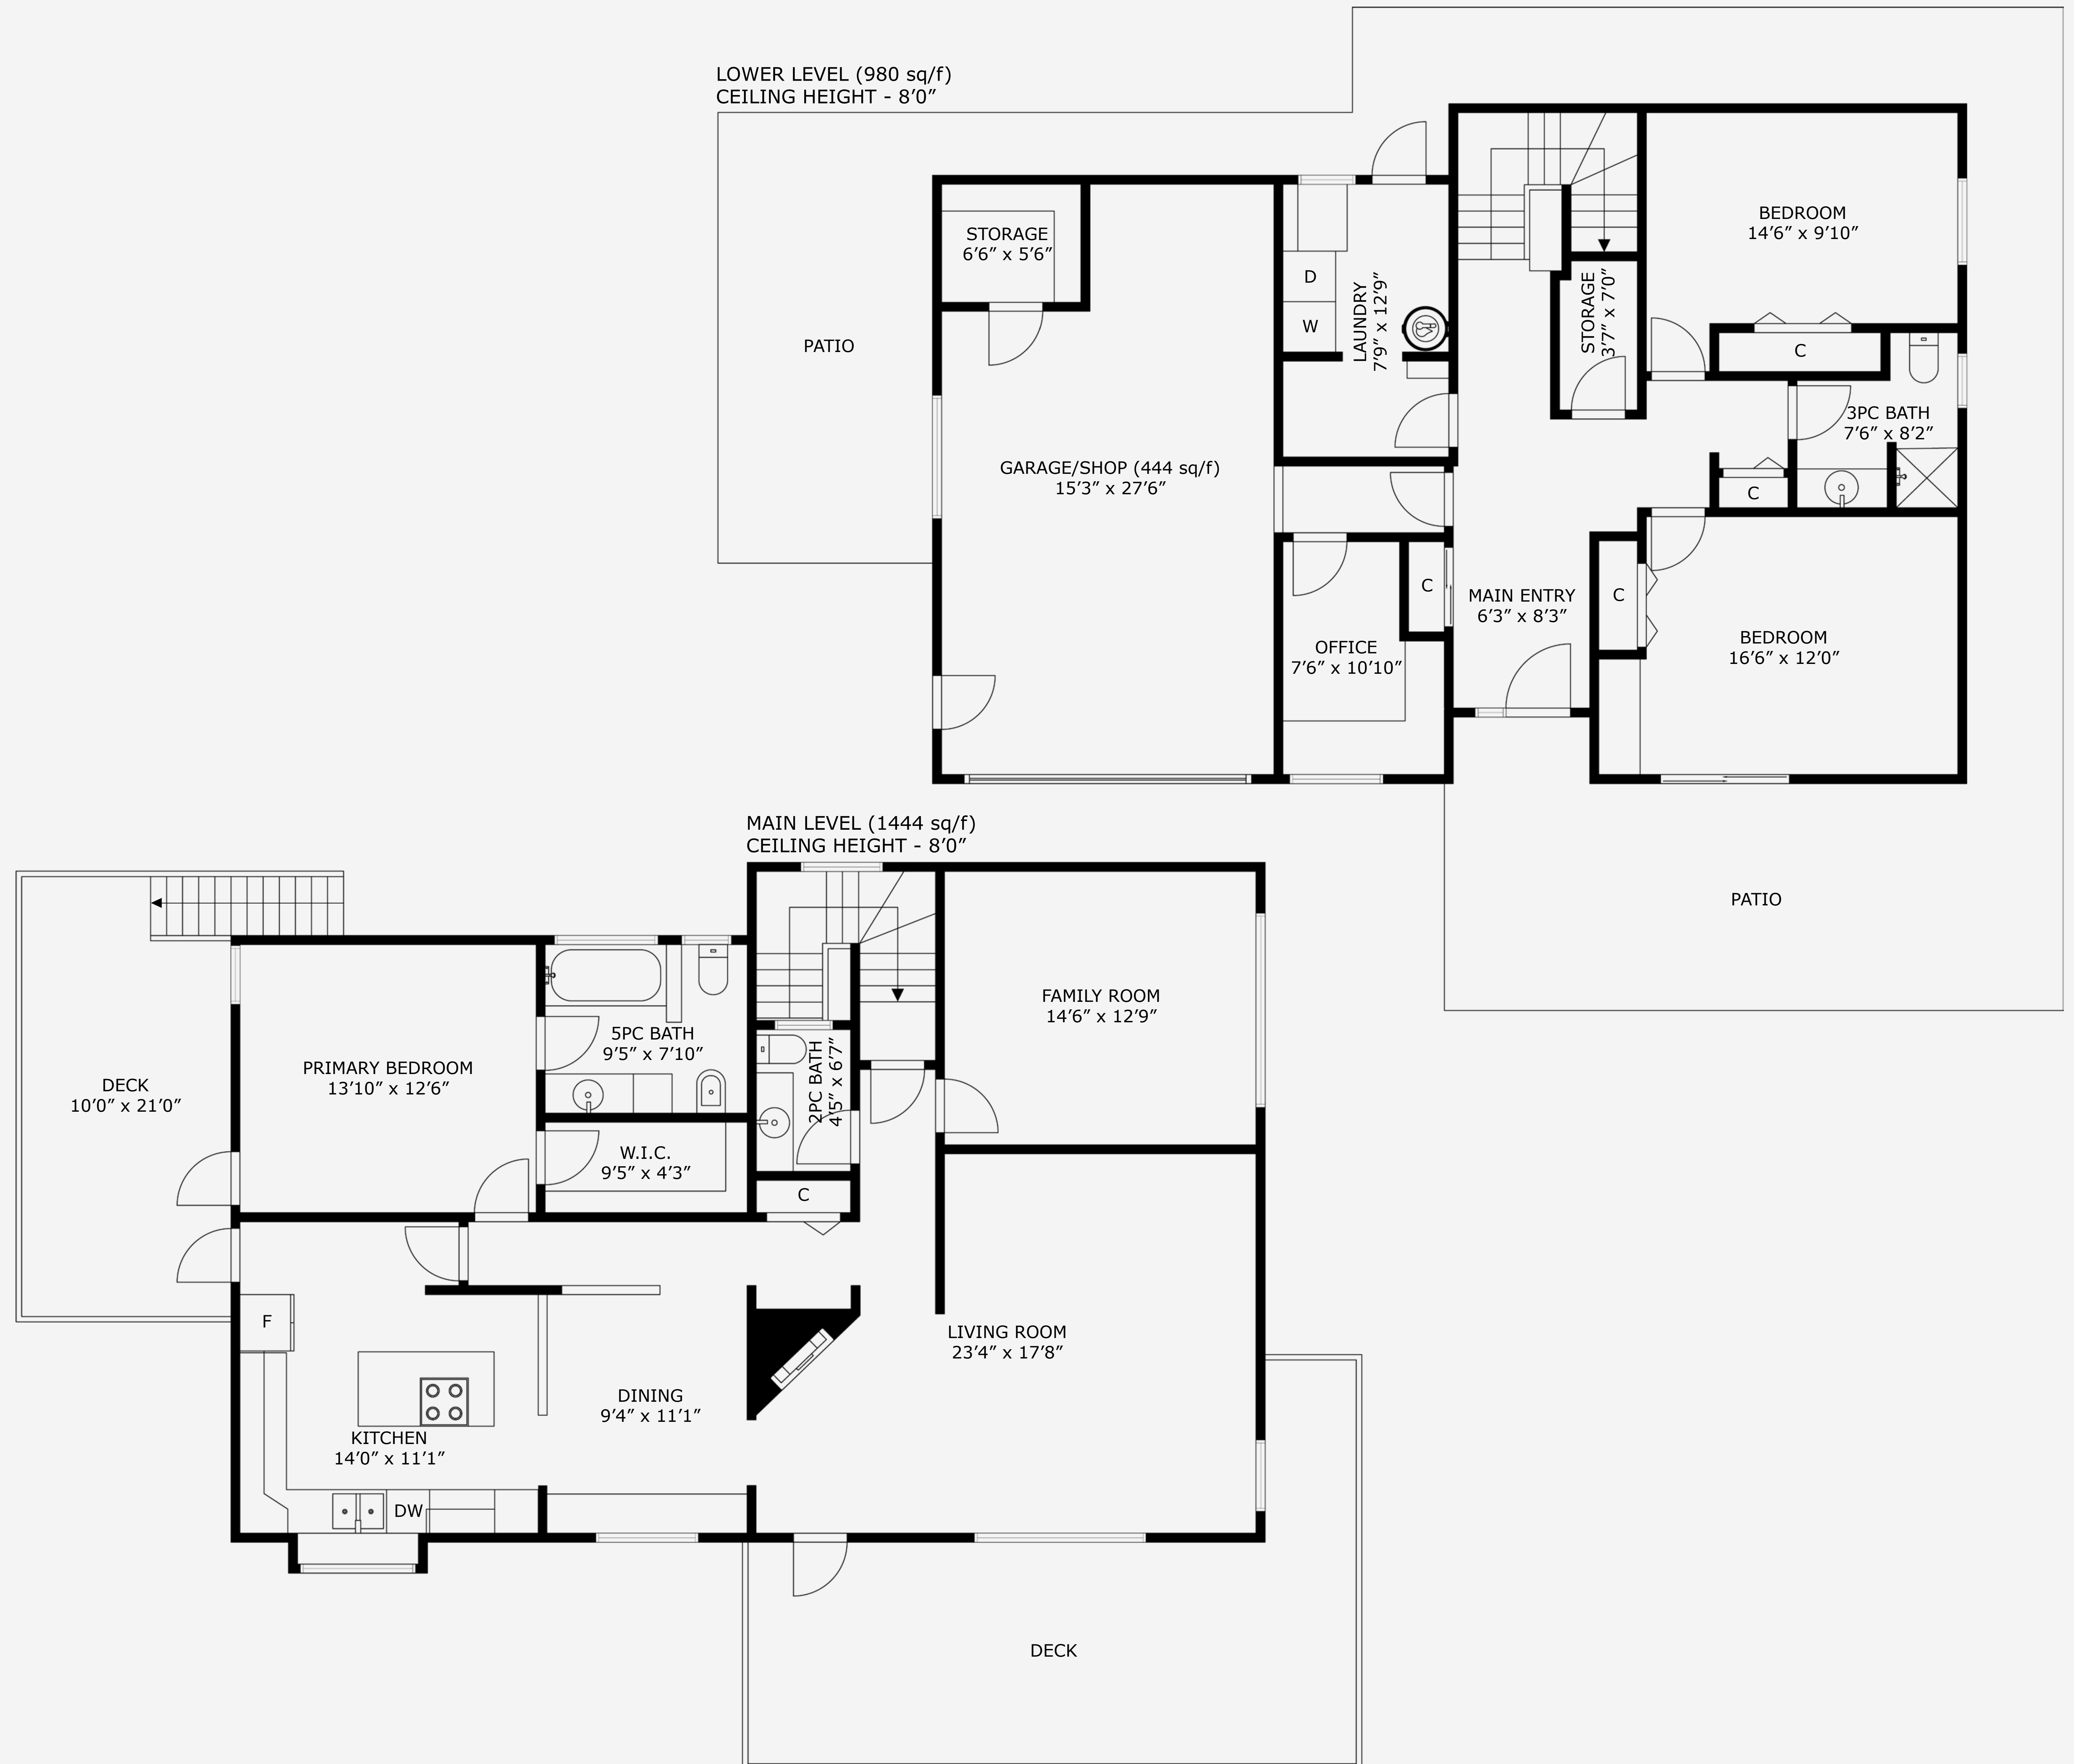

Ohs Marketing Team

@ ROYAL LEPAGE

PROPERTY MATRIX

2424 Sq Ft
Total Finished

444 Sq Ft
Garage/Shop

130 MILLS STREET
Total Finished Area - 2424 Sq Ft

All measurements are approximate and should be verified by the Buyer if important.