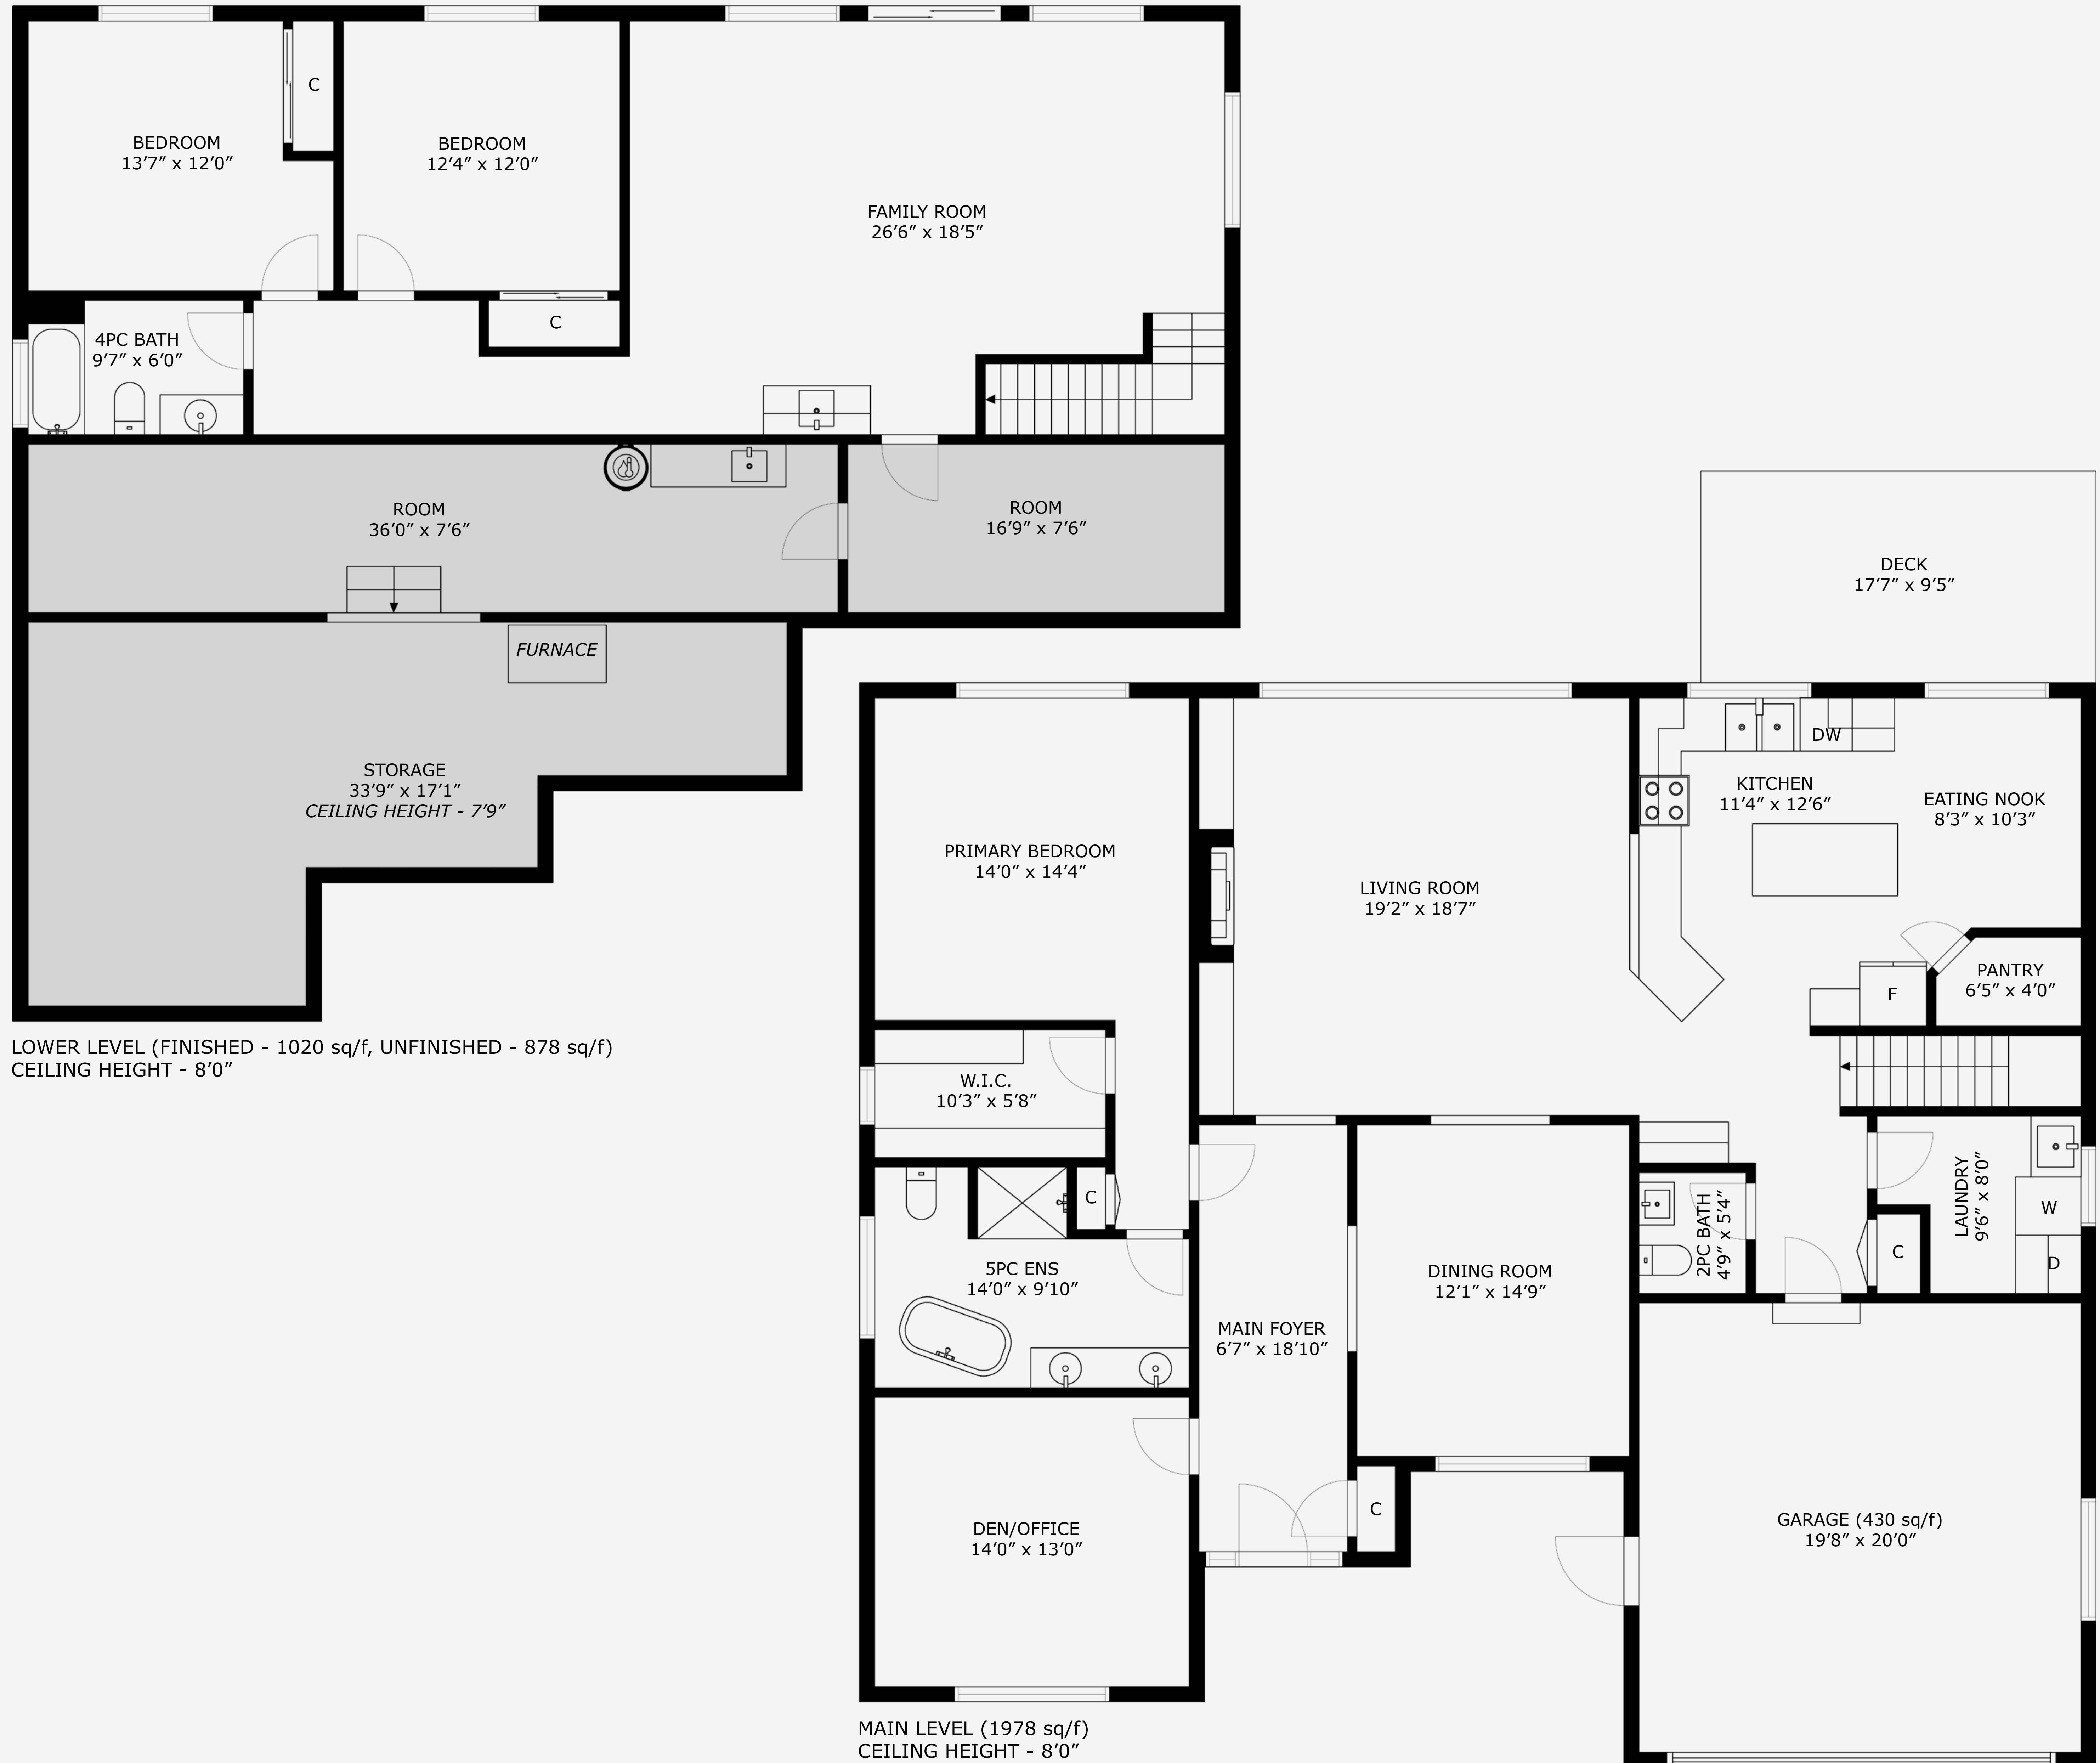

Ohs Marketing Team

@ ROYALLEPAGE

PROPERTY MATRIX

2998 Sq Ft
Total Finished

878 Sq Ft
Total Unfinished

430 Sq Ft
Garage

609 MEADOW DRIVE

Total Finished Area - 2998 Sq Ft

All measurements are approximate and should be verified by the Buyer if important.