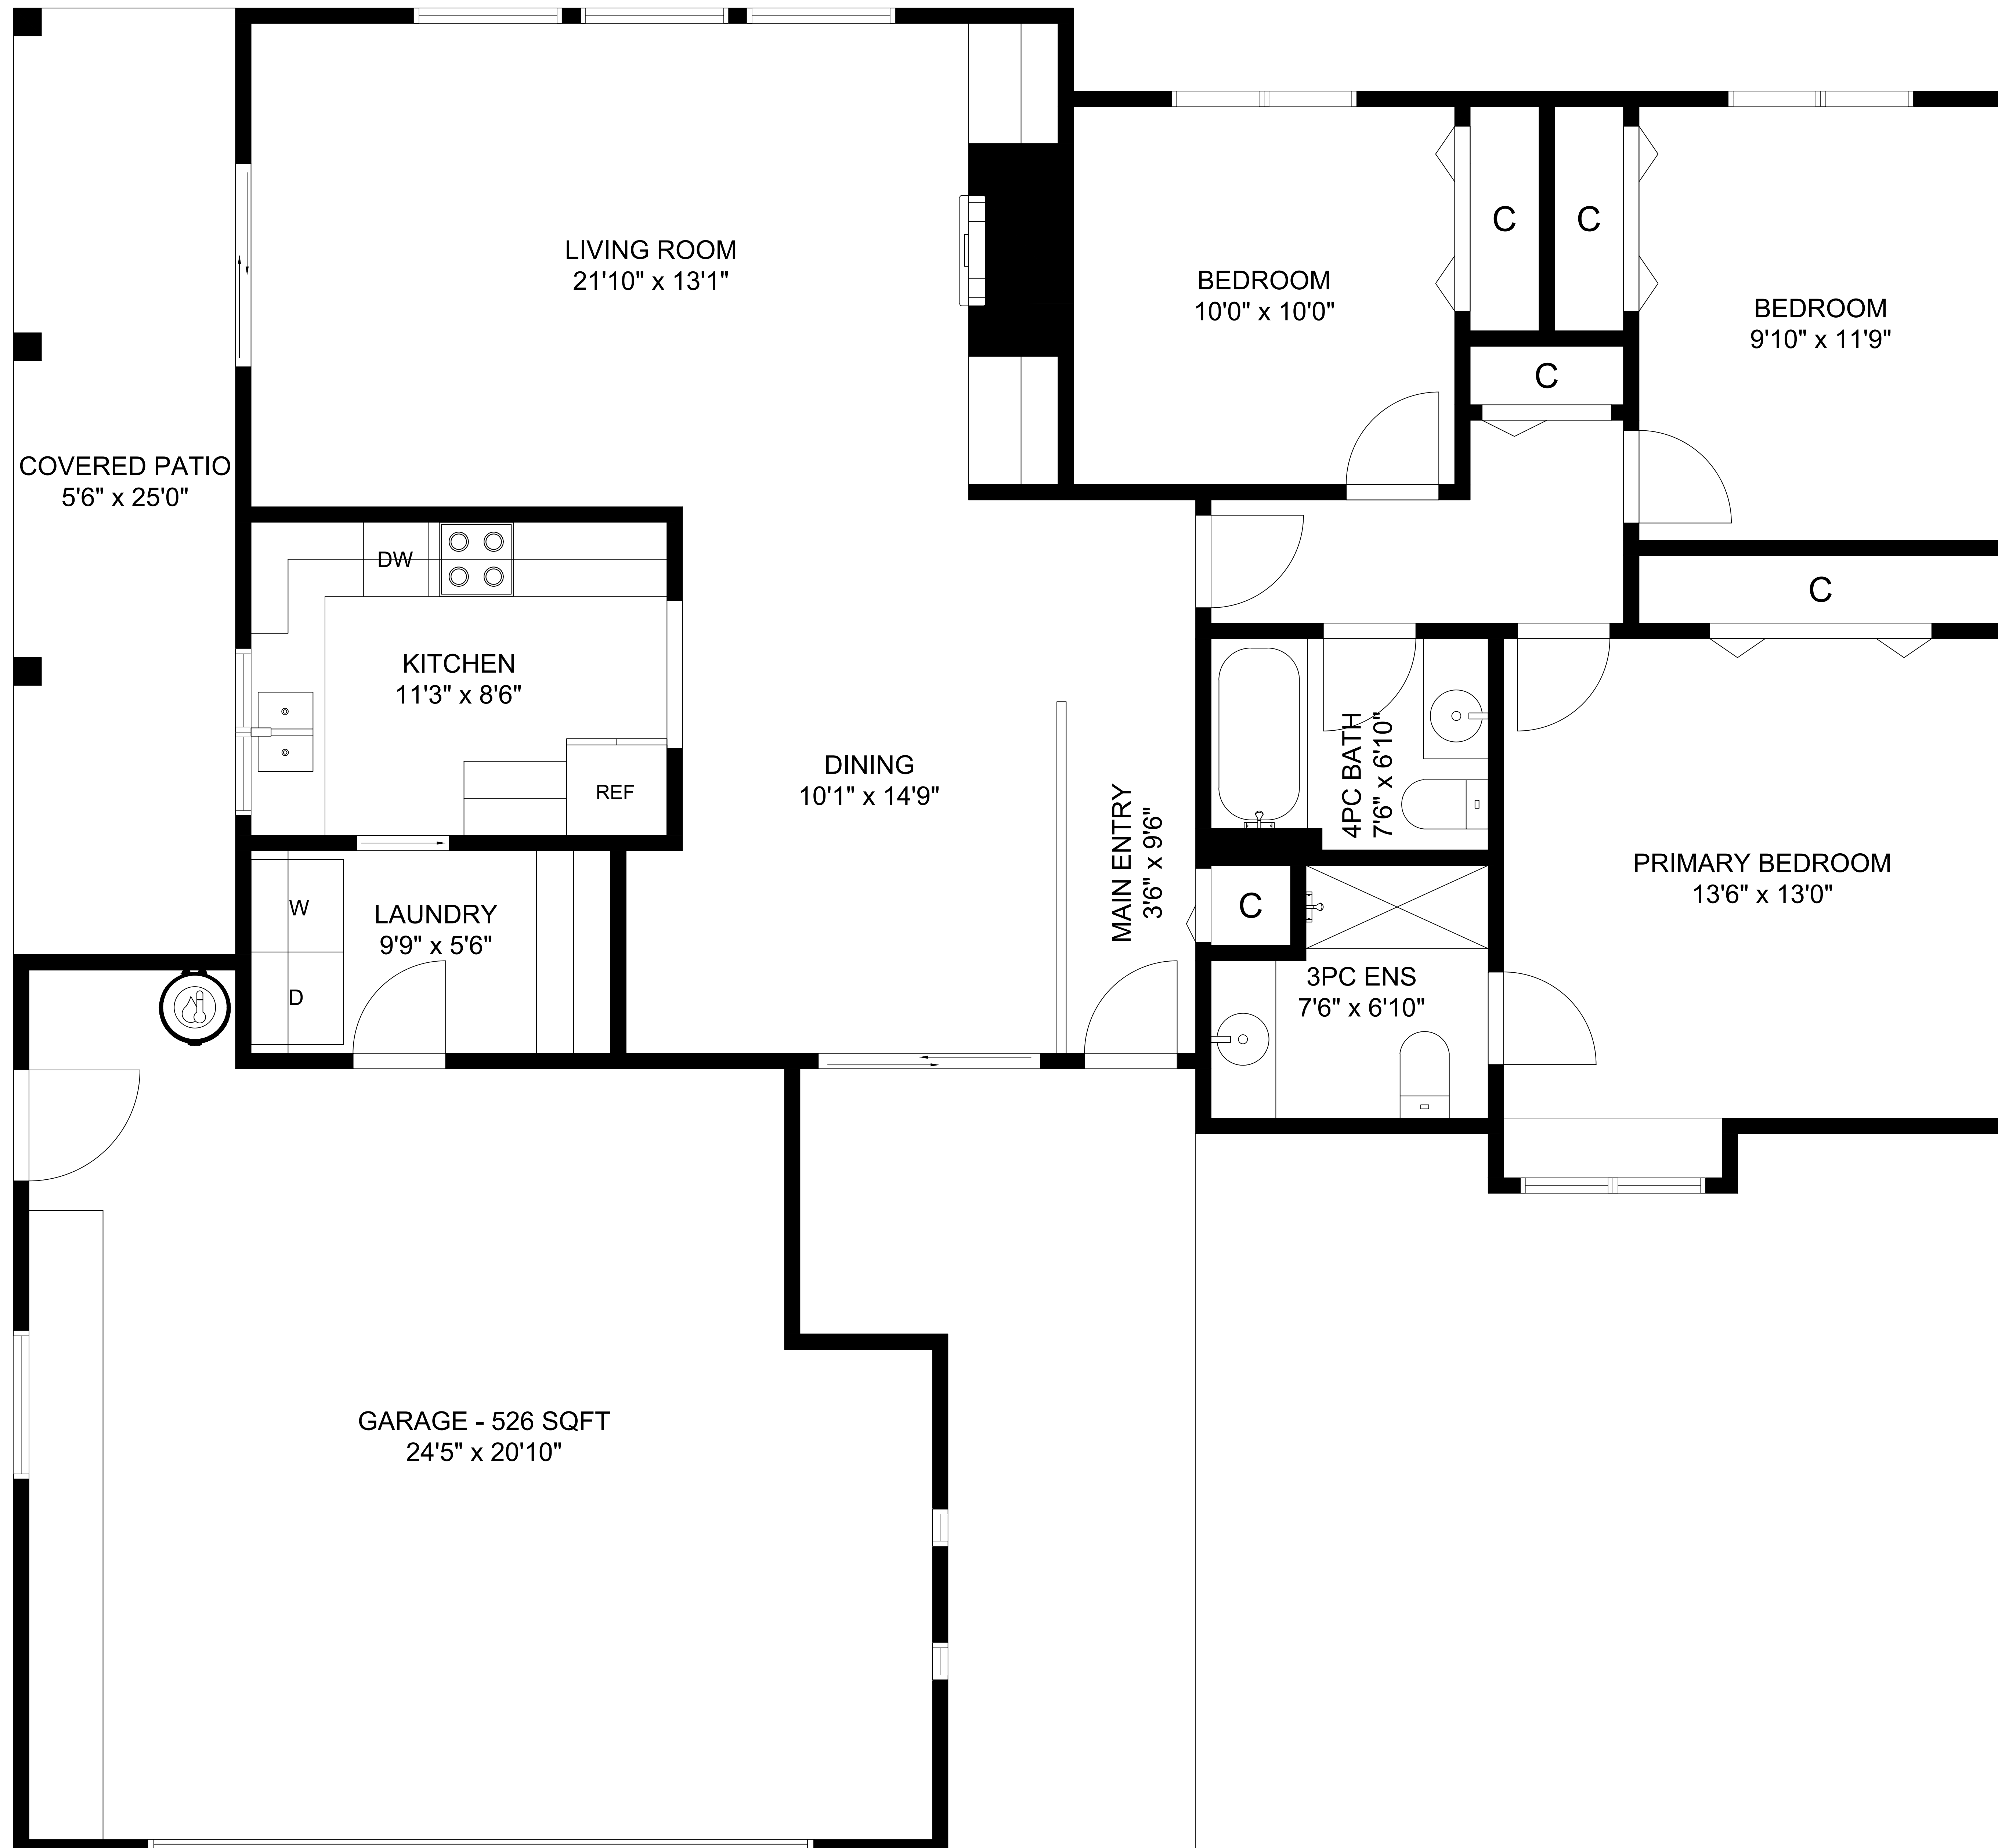

796 Canyon Crescent Road
Qualicum Beach, BC

1370
FINISHED SQFT

526
GARAGE SQFT

8'0"
CEILING HEIGHT

All floor plan measurements, square footage, and drawings are approximate and provided for illustrative purposes only, and should be independently verified by the Buyer if important.