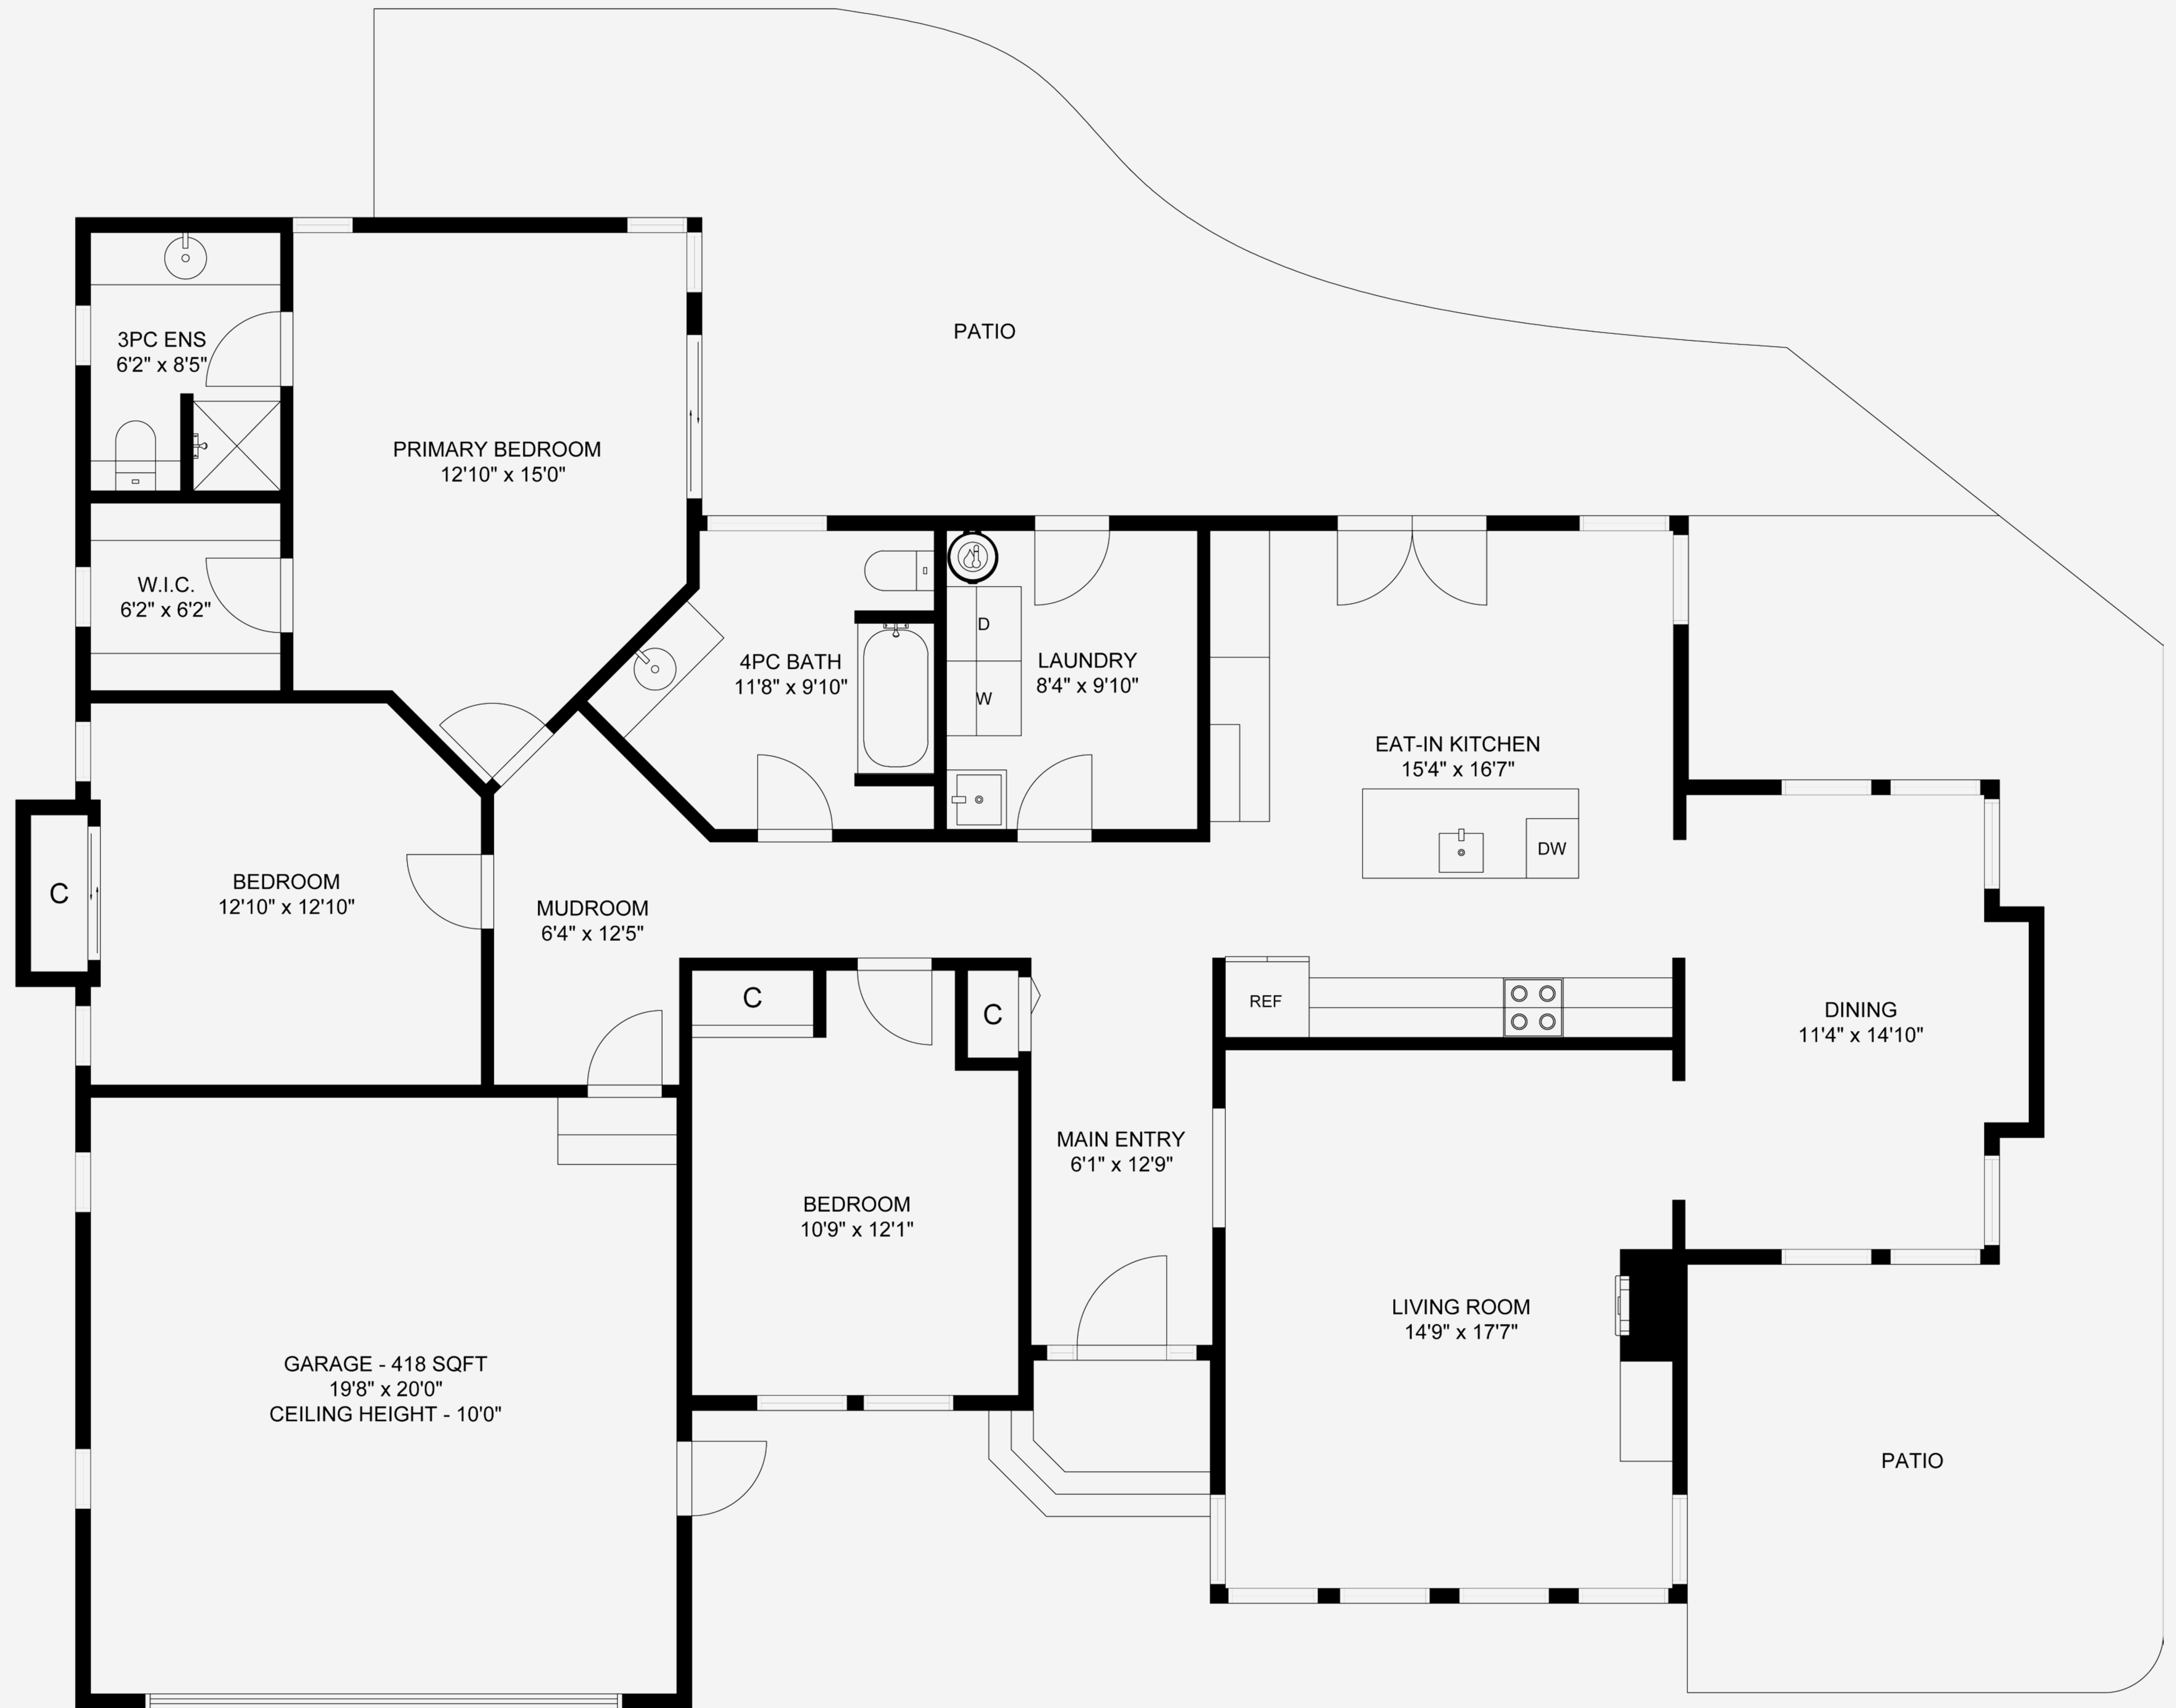

Ohs Marketing Team

@ ROYAL LEPAGE

PROPERTY MATRIX

1884 Sq Ft
Total Finished

418 Sq Ft
Garage

8'0"
Ceiling Height

3329 ROCKHAMPTON ROAD

Total Finished Area - 1884 Sq Ft

All measurements are approximate and should be verified by the Buyer if important.