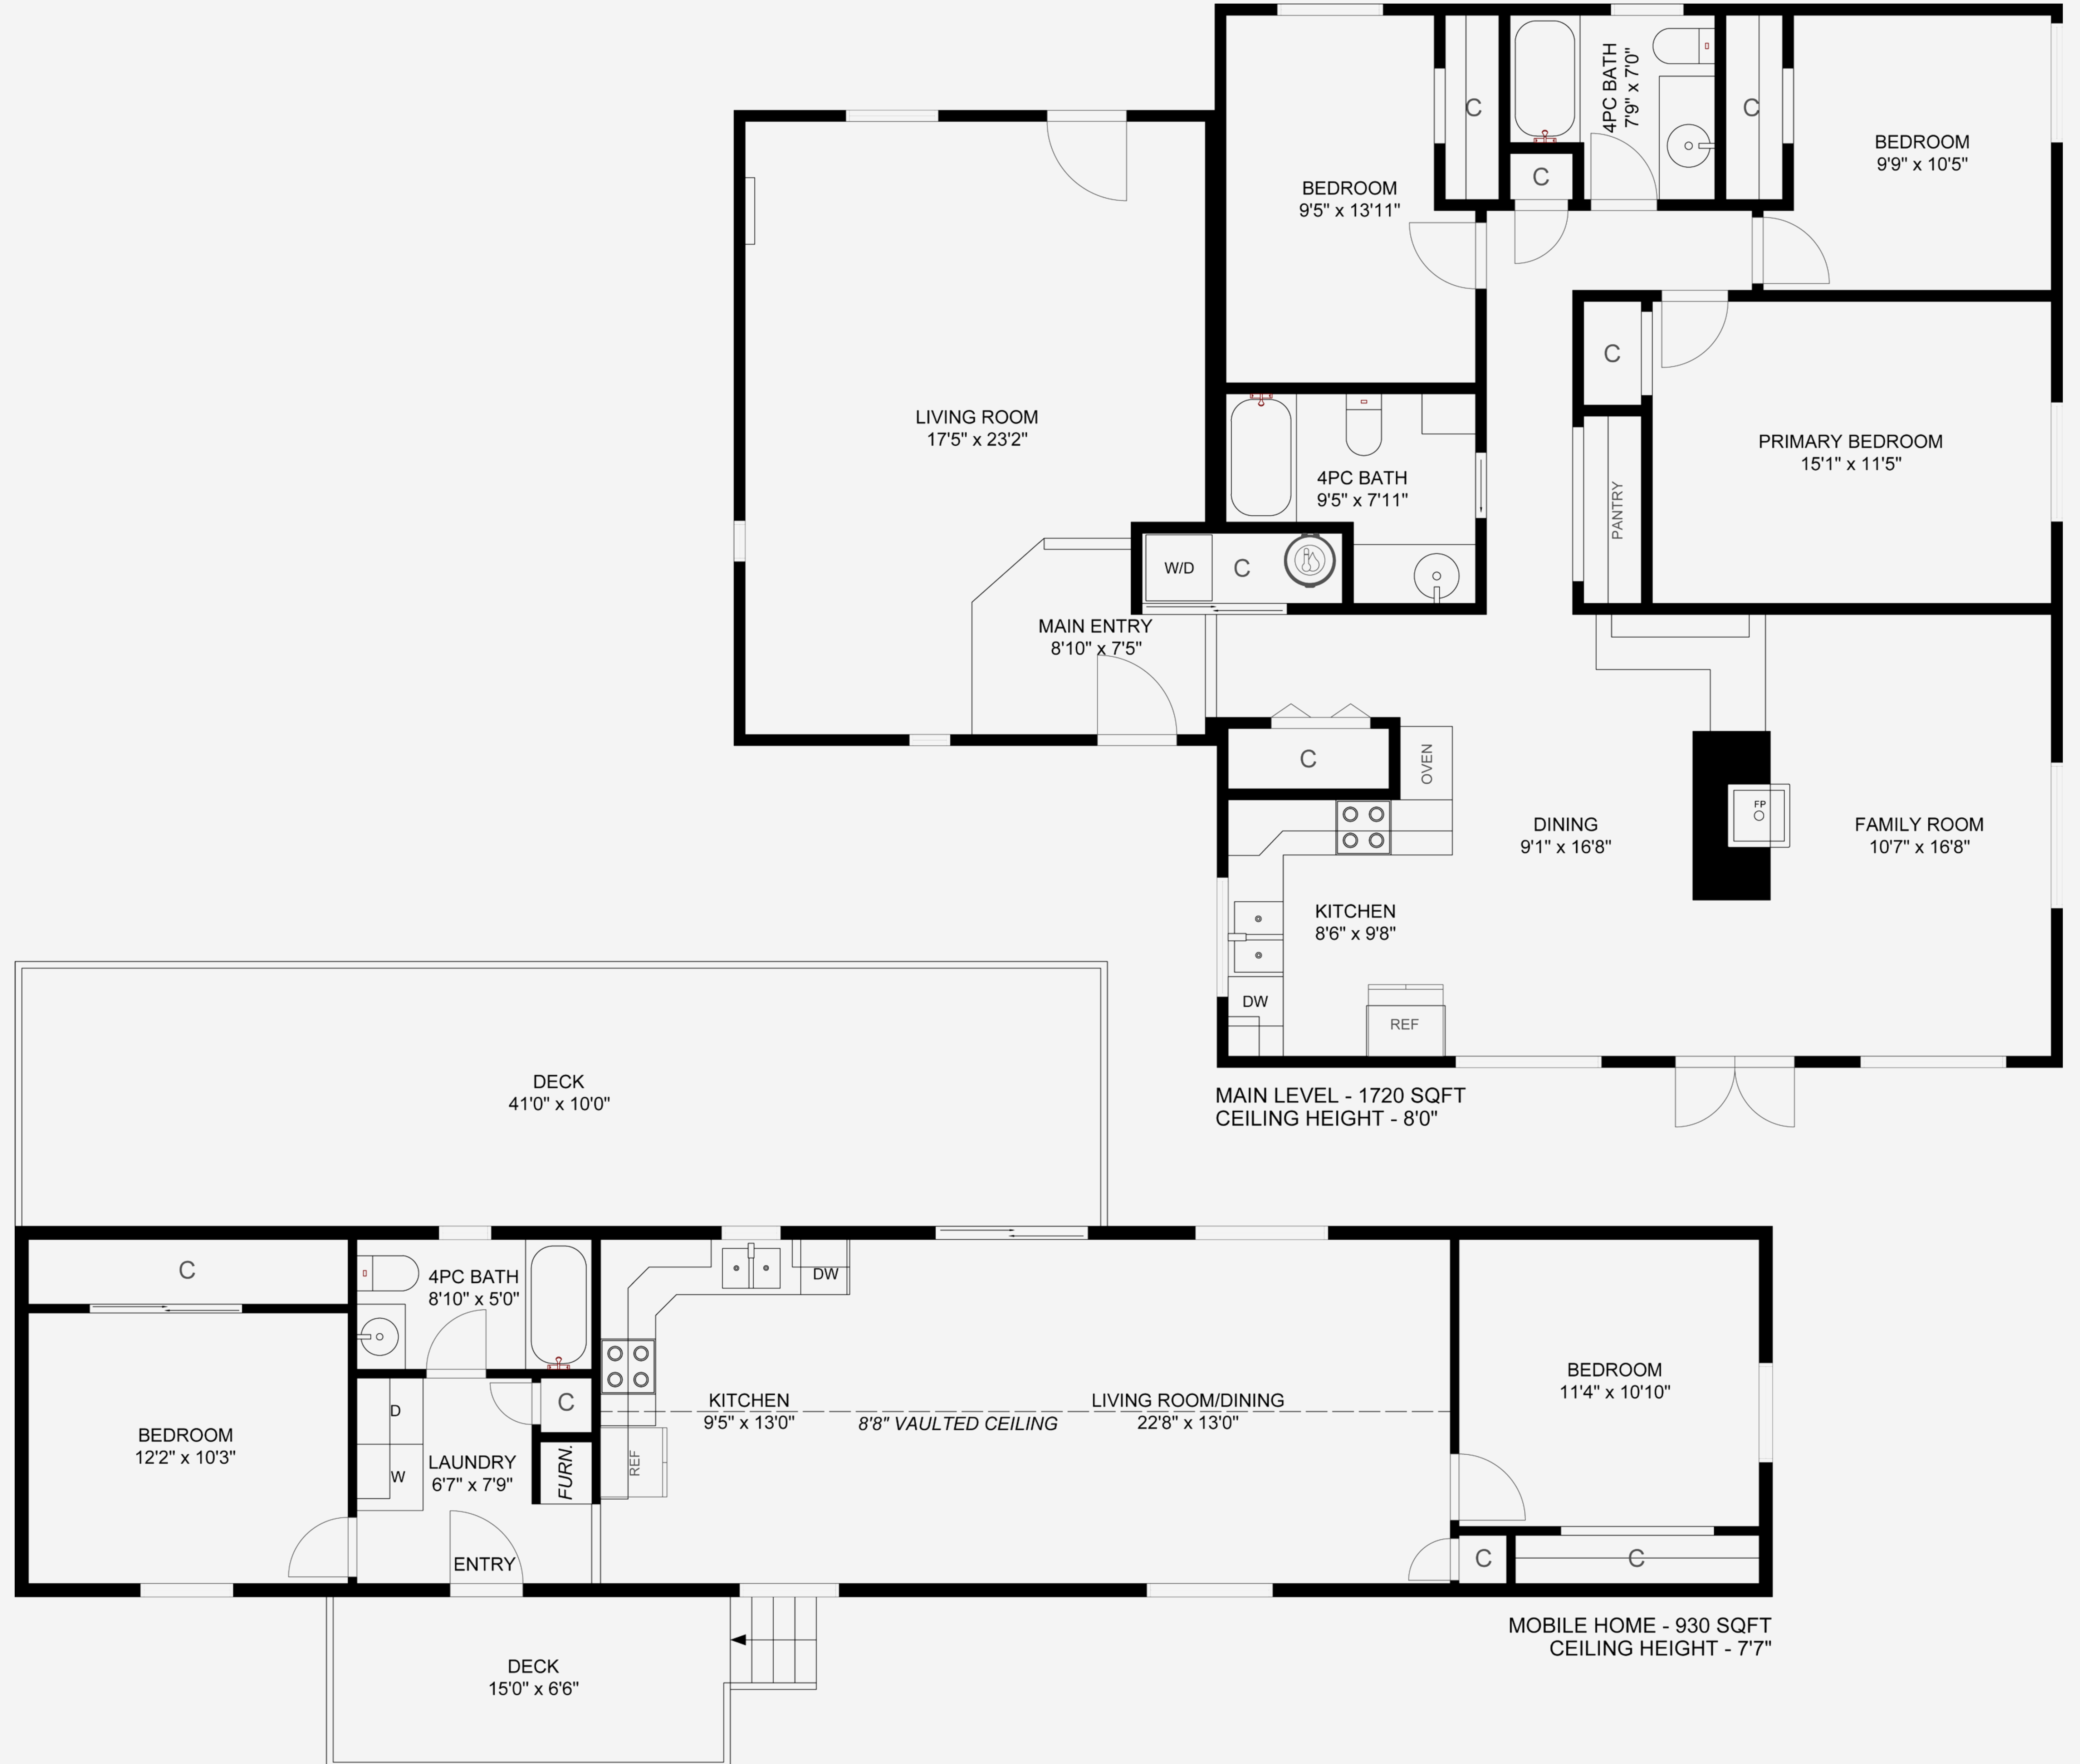

PROPERTY MATRIX

2650 Sq Ft
Total Finished

2763 PARKER ROAD
Total Finished Area - 2650 Sq Ft

All floor plan measurements, square footage, and drawings are approximate and provided for illustrative purposes only, and should be independently verified by the Buyer if important.