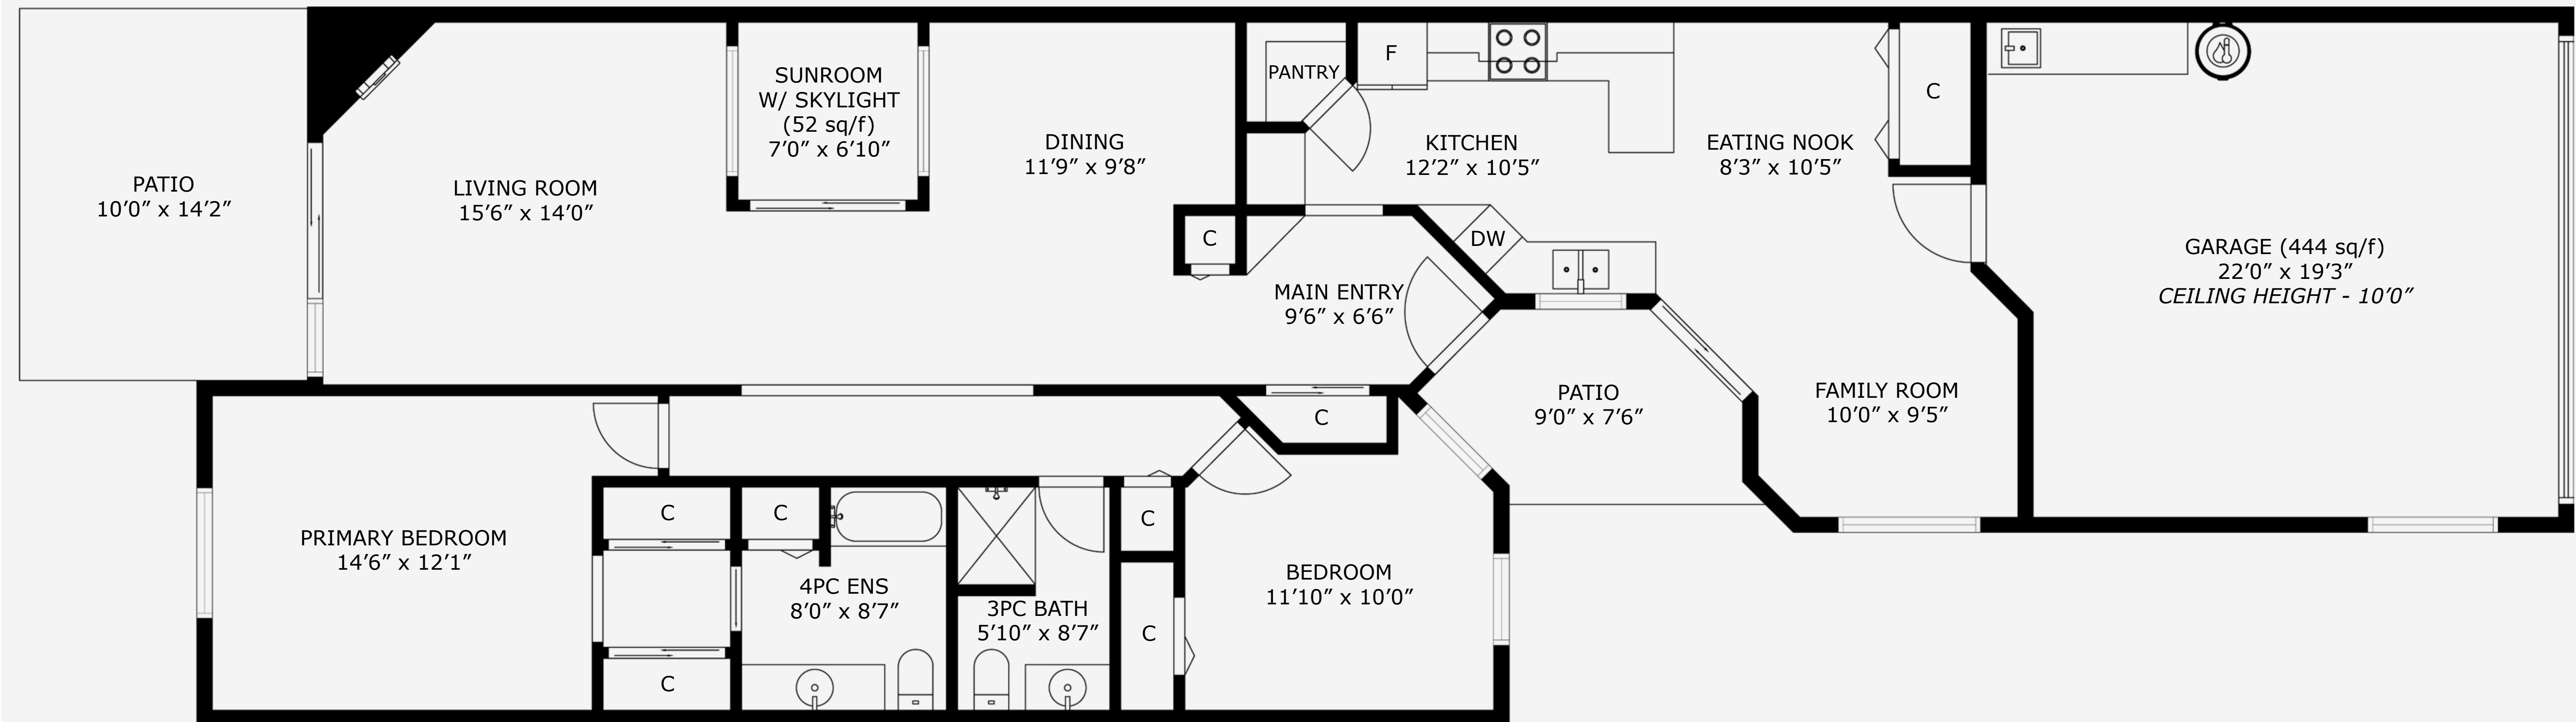

Ohs Marketing Team

@ ROYAL LEPAGE

PROPERTY MATRIX

1586 Sq Ft
Total Finished

444 Sq Ft
Garage

9'0"
Ceiling Height

180 OCEAN WALK DRIVE

Total Finished Area - 1586 Sq Ft

All measurements are approximate and should be verified by the Buyer if important.