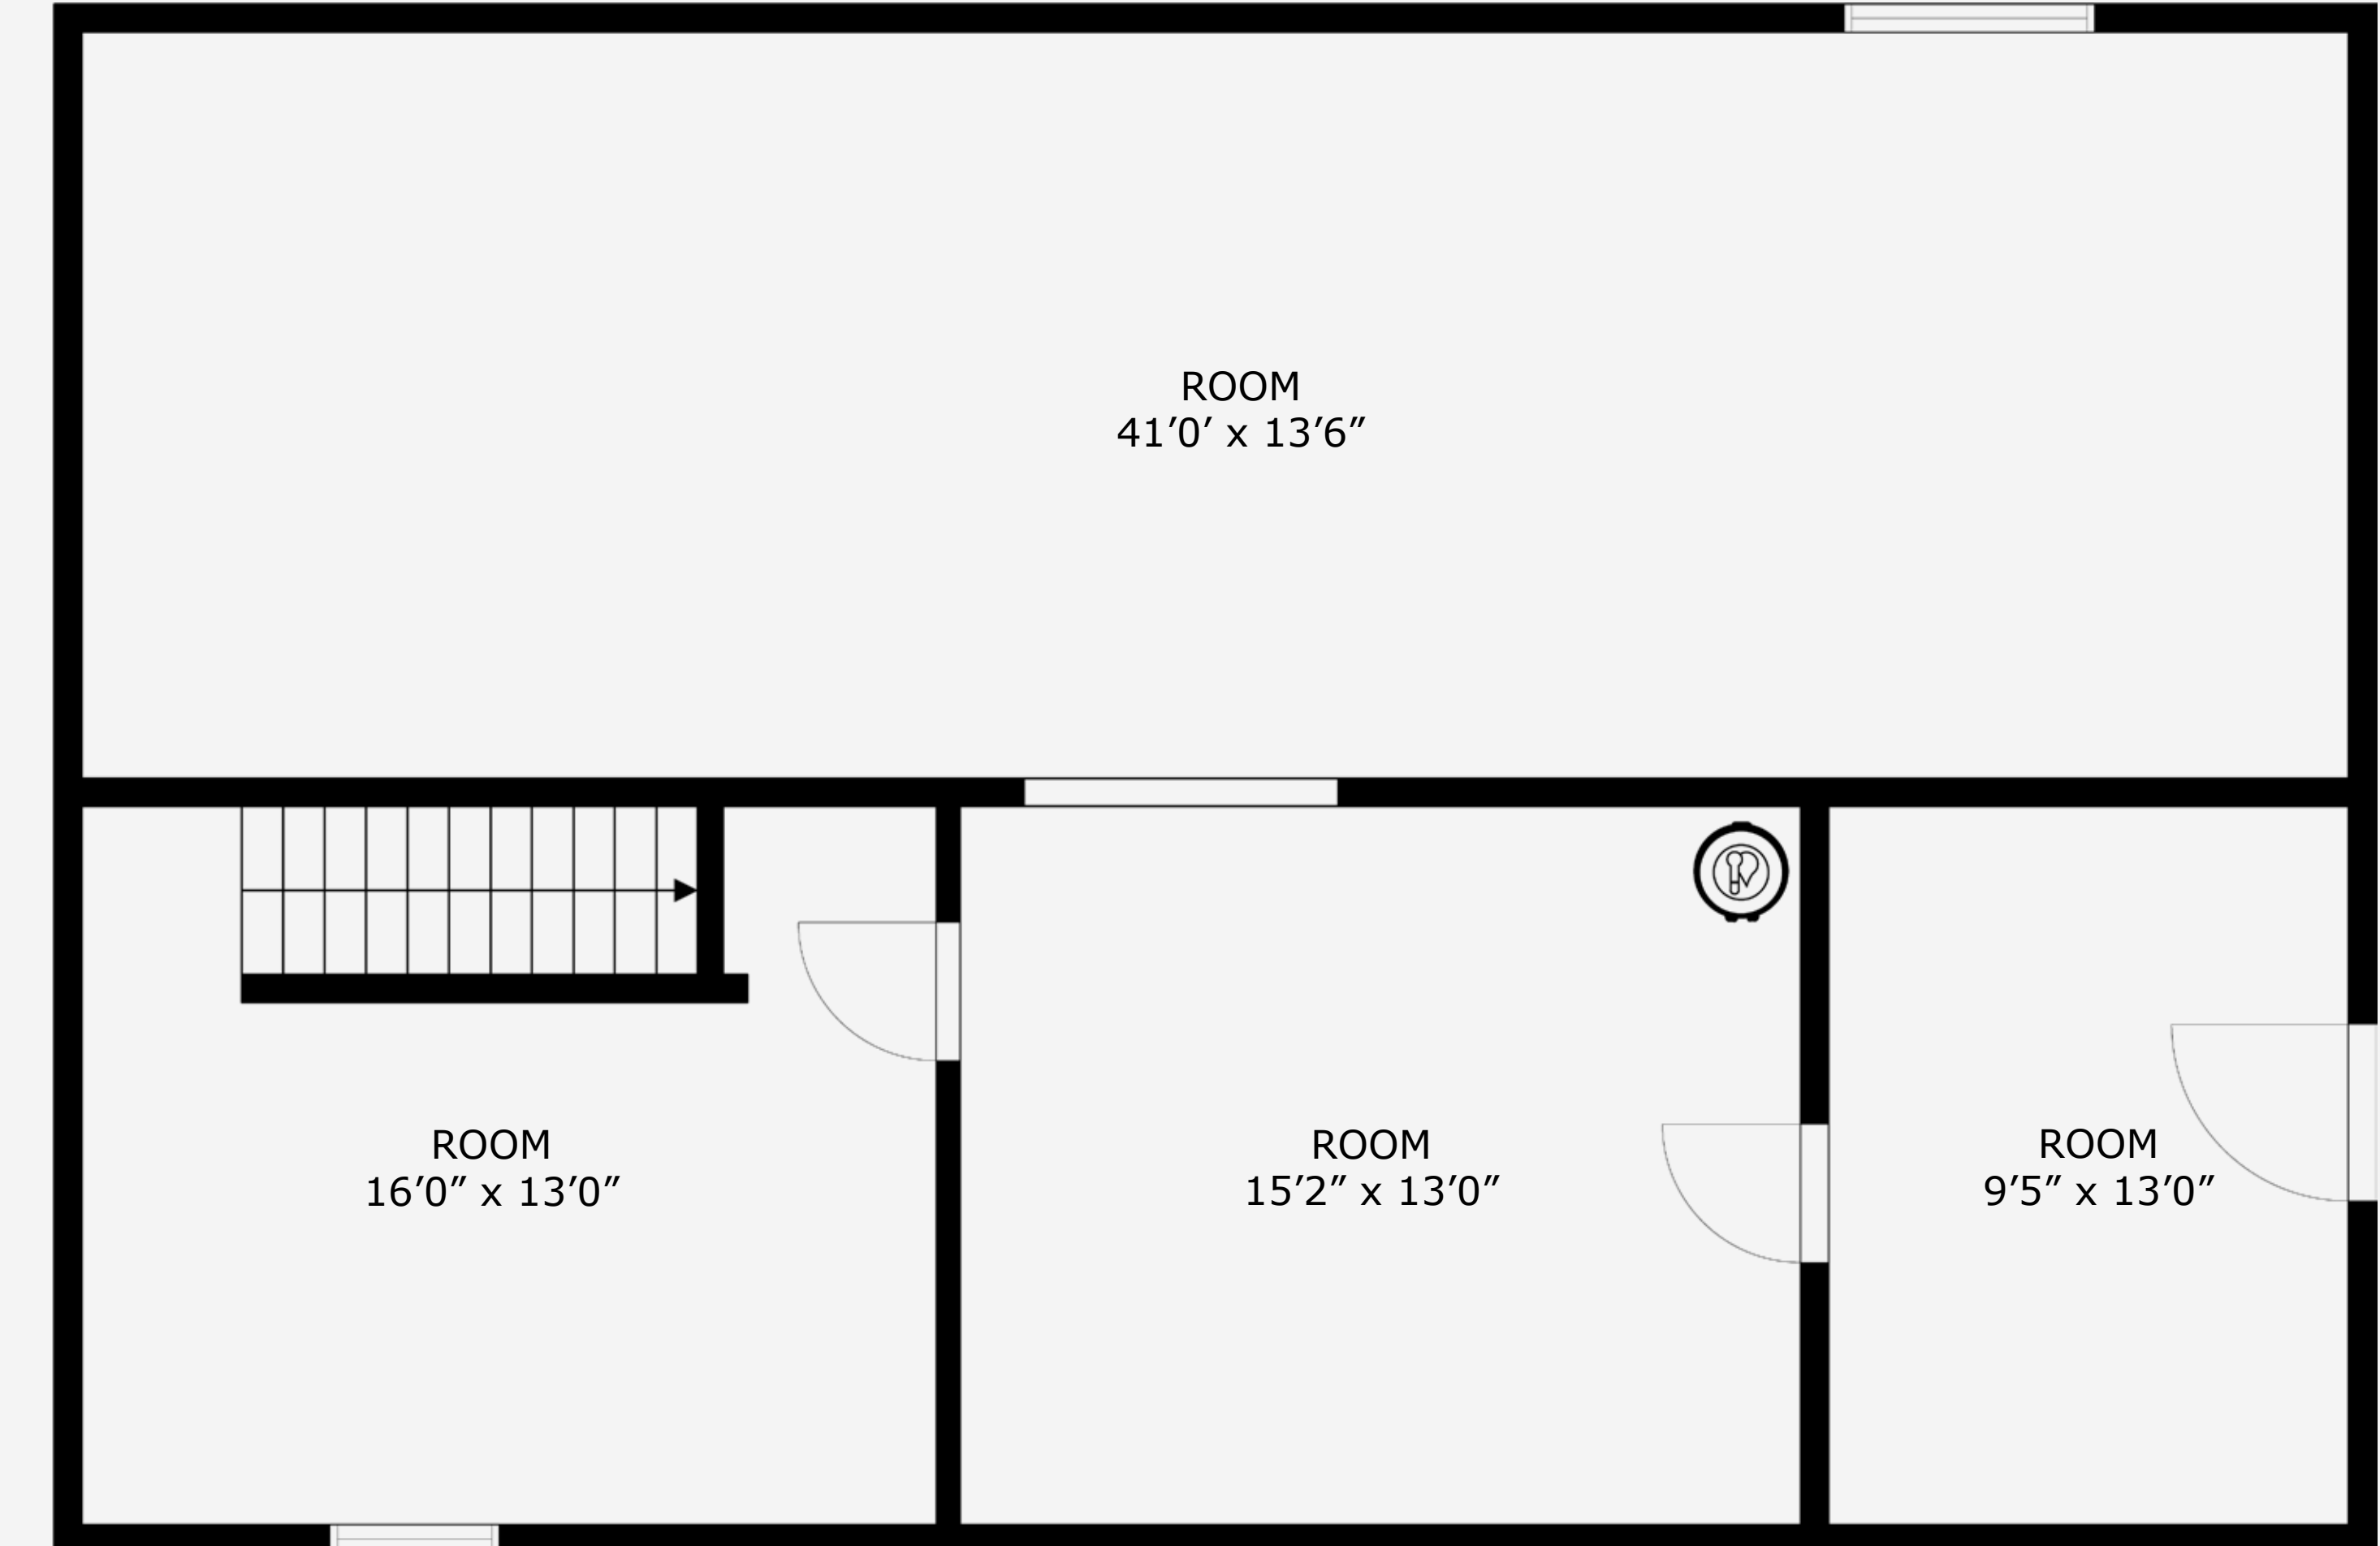

Ohs Marketing Team

@ ROYALLePAGE

PROPERTY MATRIX

2352 Sq Ft  
Total Finished

1176 Sq Ft  
Total Unfinished

All measurements are approximate and should be verified by the Buyer if important.

# 2965 MATTHEW ROAD

Total Finished Area - 2352 Sq Ft

UNFINISHED BASEMENT (1176 sq/f)  
CEILING HEIGHT - 6'0"

UPPER LEVEL (1176 sq/f)  
CEILING HEIGHT - 8'0"