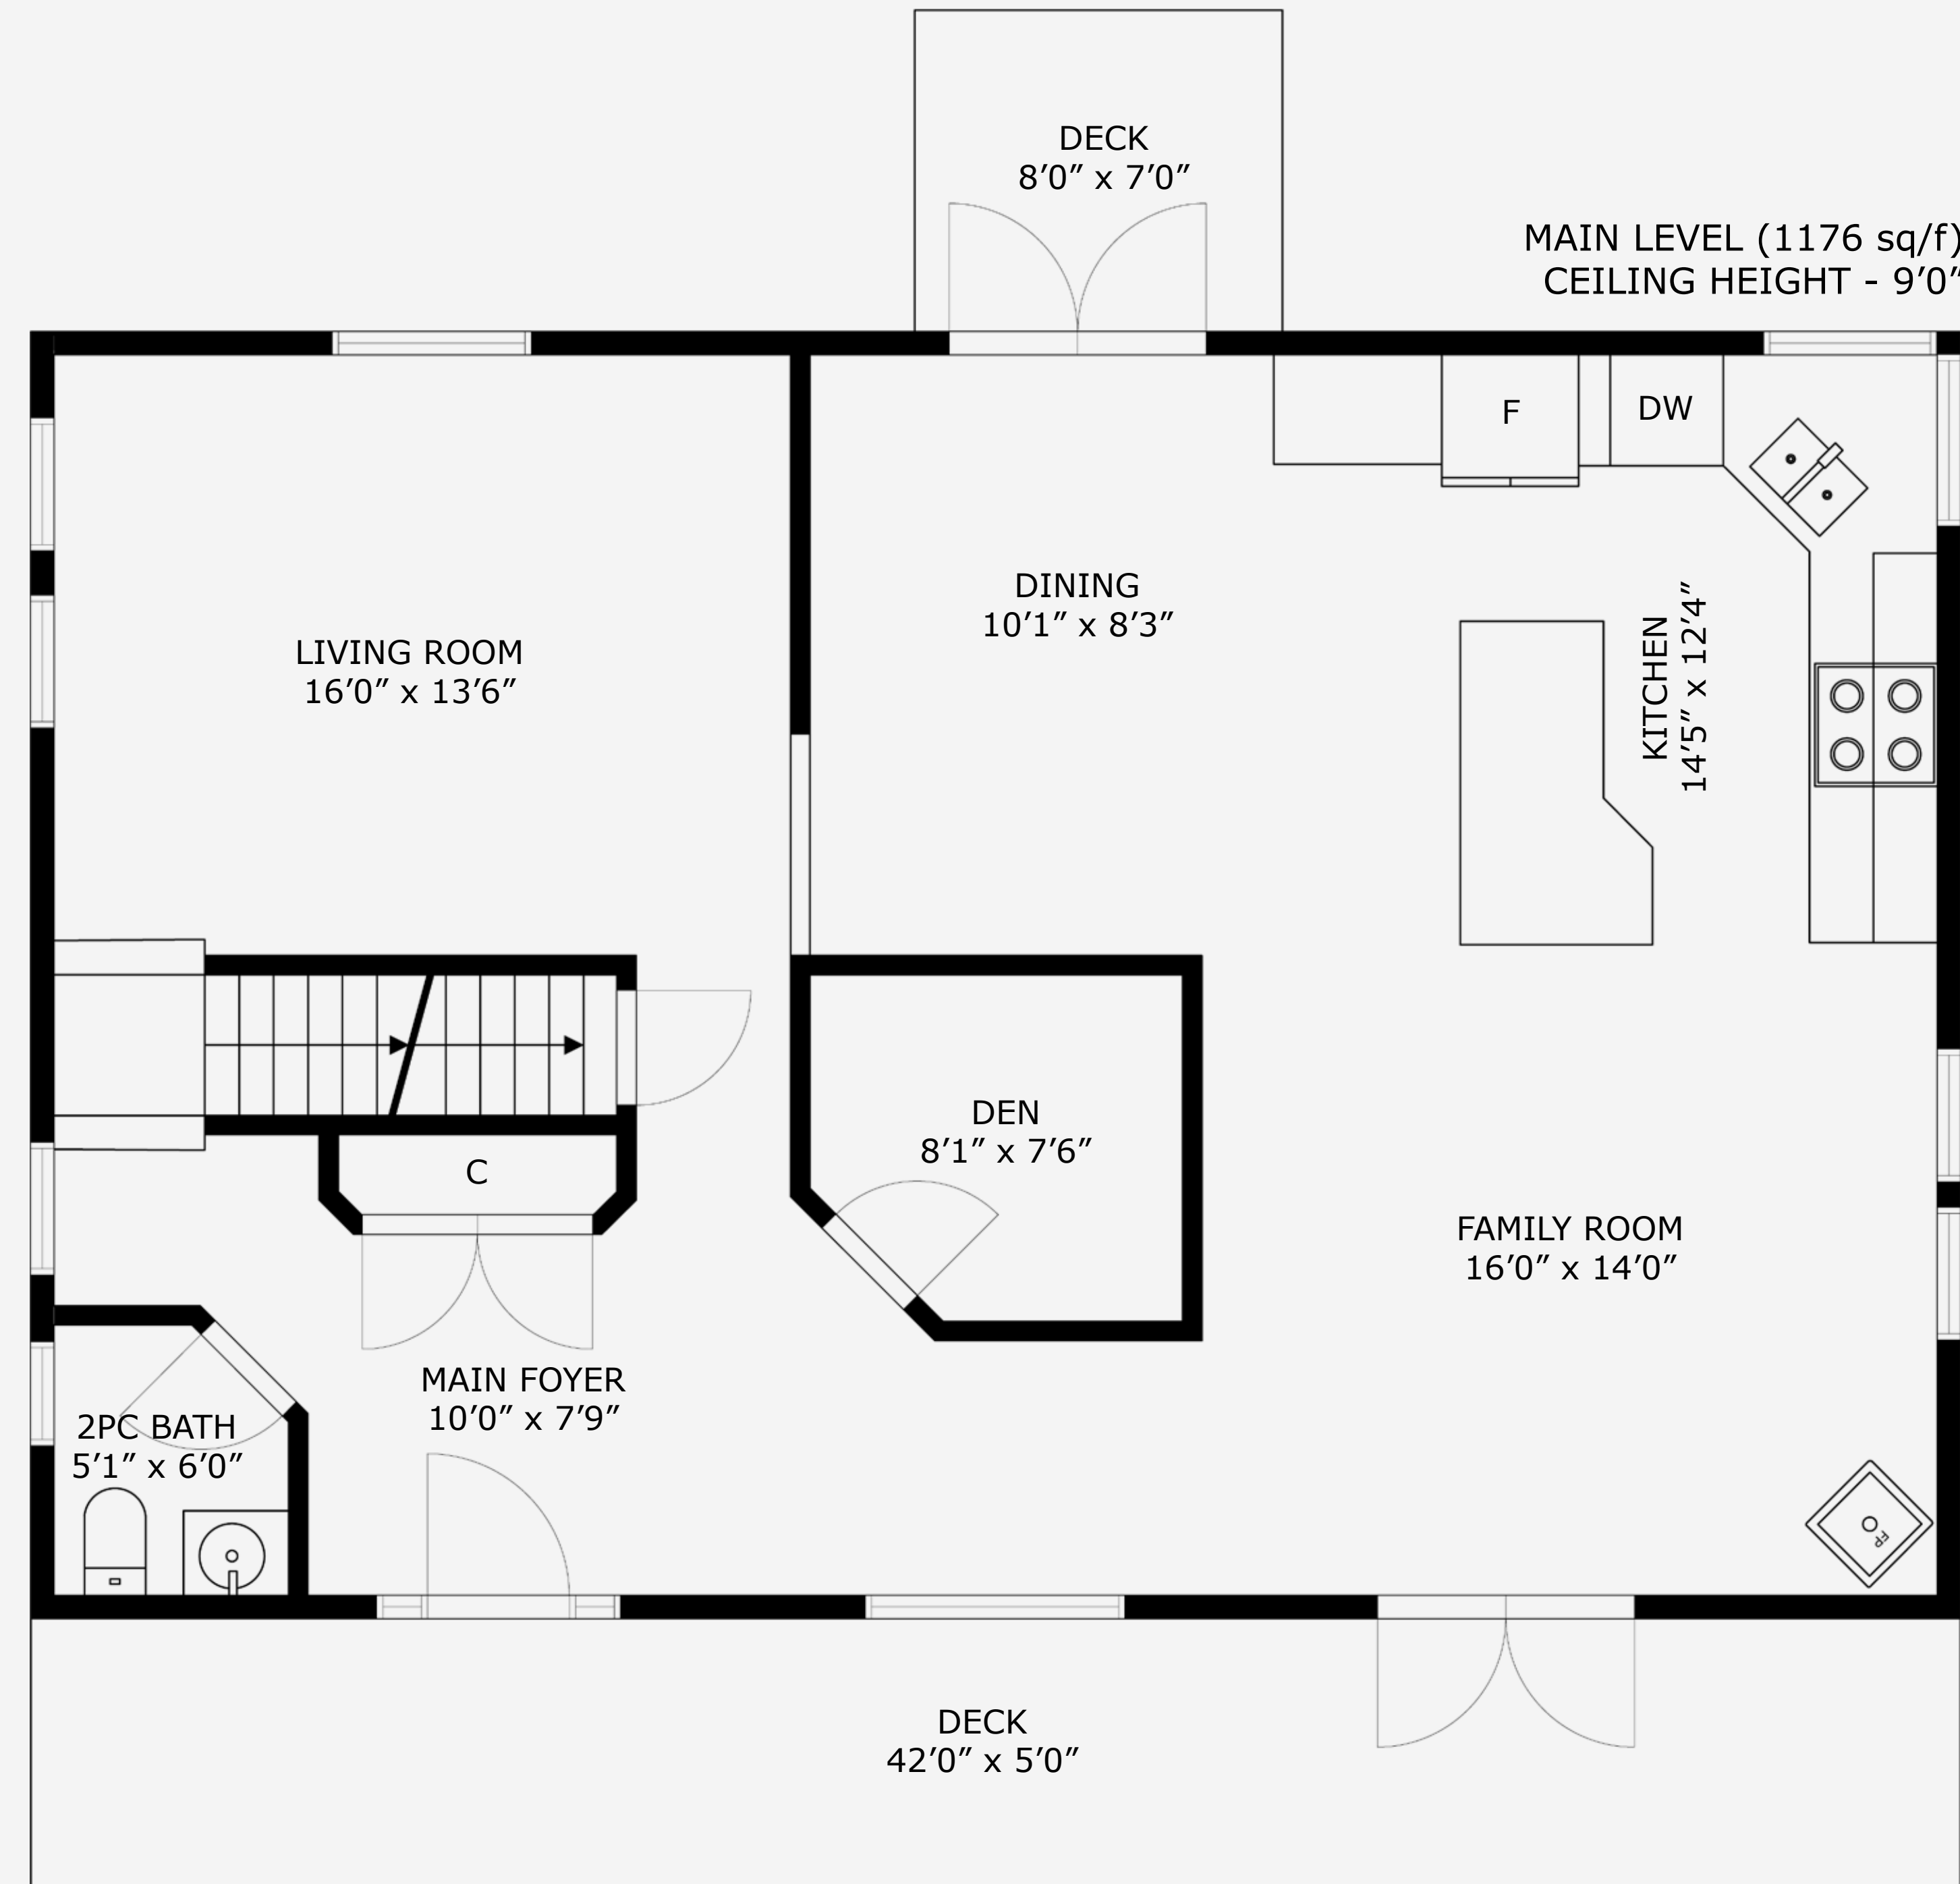

Ohs Marketing Team

@ ROYALLePAGE

PROPERTY MATRIX

2352 Sq Ft  
Total Finished

1176 Sq Ft  
Total Unfinished

All measurements are approximate and should be verified by the Buyer if important.

# 2965 MATTHEW ROAD

Total Finished Area - 2352 Sq Ft

UNFINISHED BASEMENT (1176 sq/f)  
CEILING HEIGHT - 6'0"

UPPER LEVEL (1176 sq/f)  
CEILING HEIGHT - 8'0"