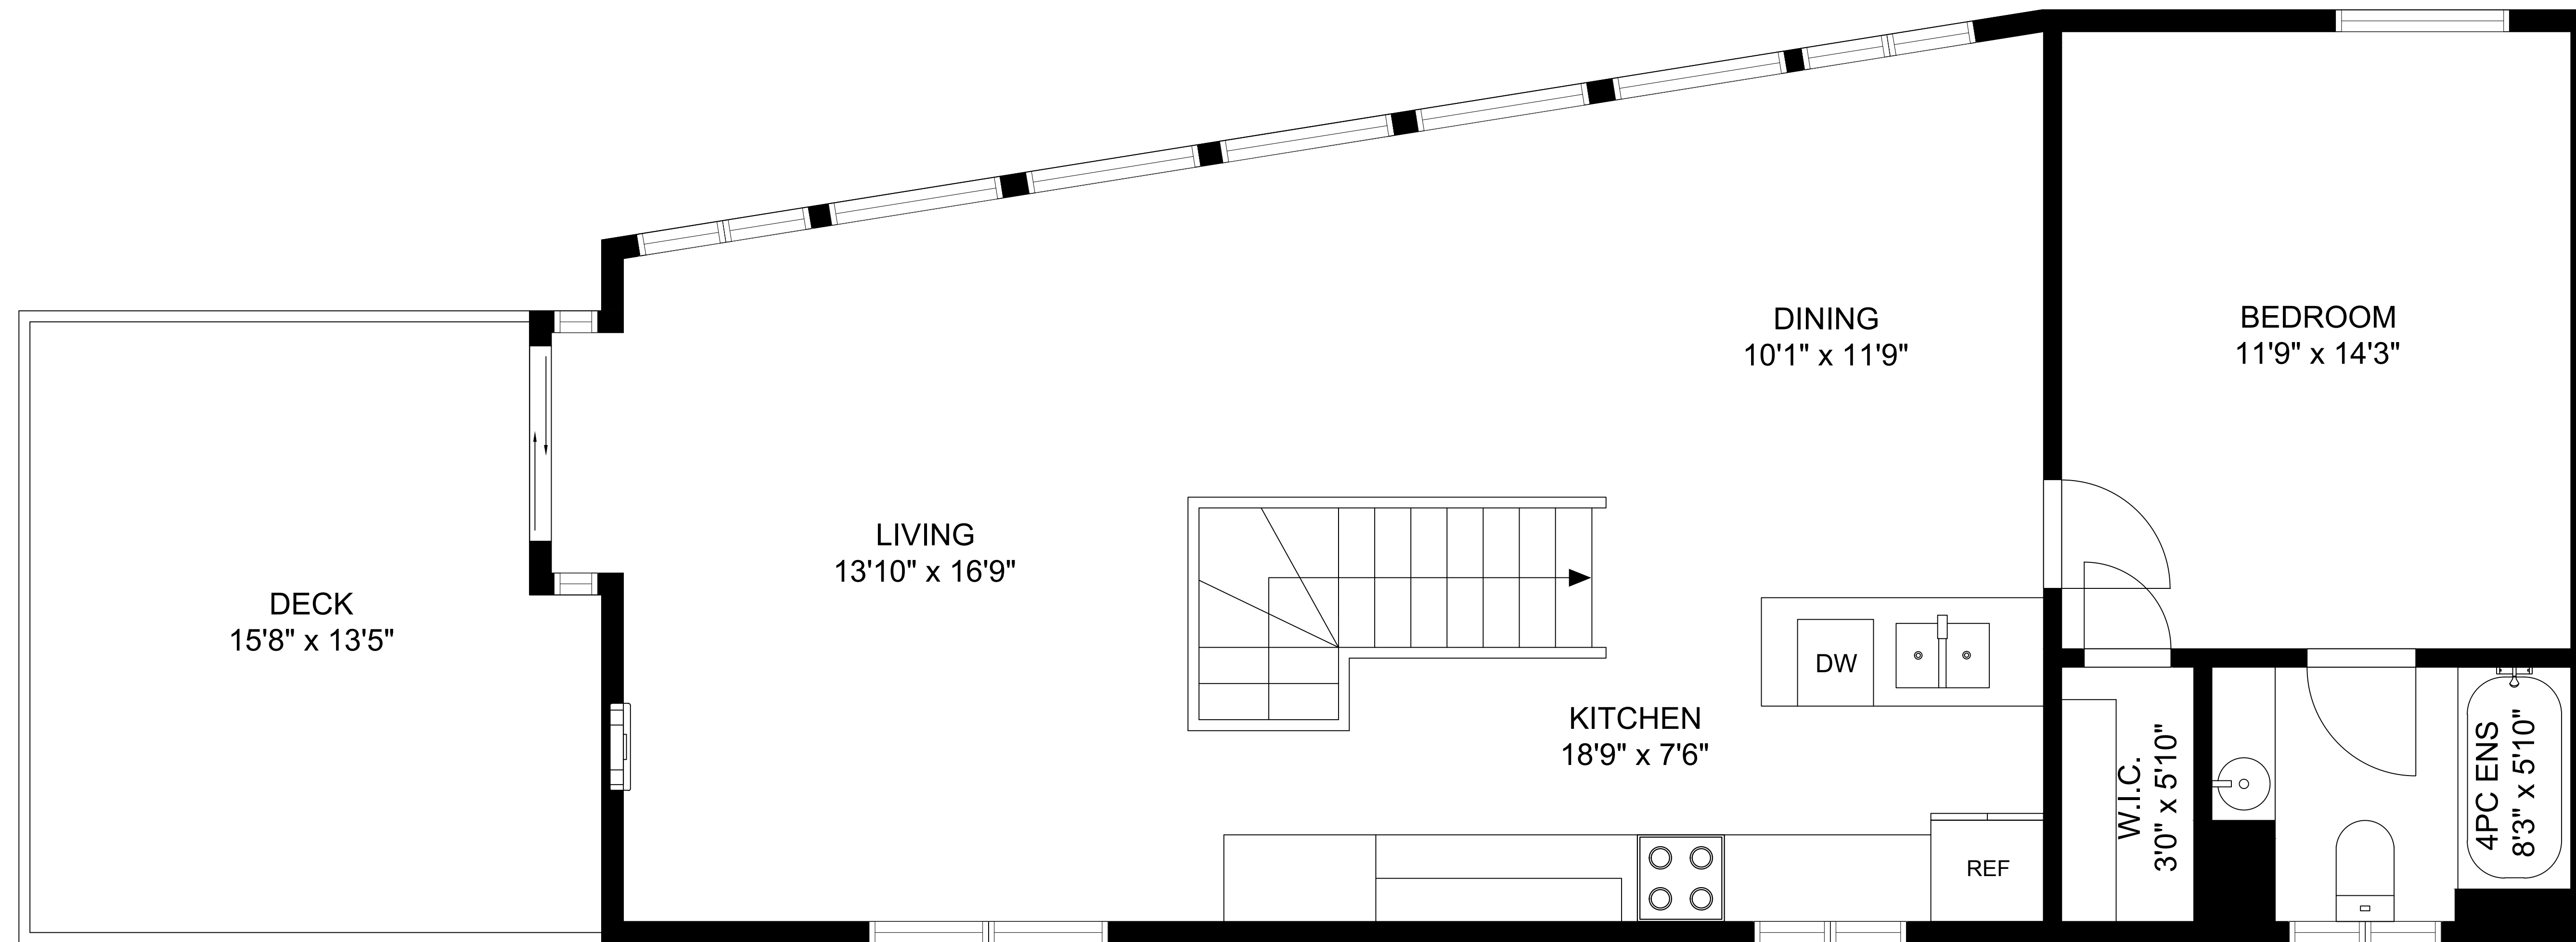

**595 Crescent Road W**  
Qualicum Beach, BC

**1598**  
FINISHED SQFT

**9'0"**  
CEILING HEIGHT

MAIN LEVEL - 910 SQFT  
CEILING HEIGHT - 9'0"

LOWER LEVEL - 688 SQFT  
CEILING HEIGHT - 9'0"