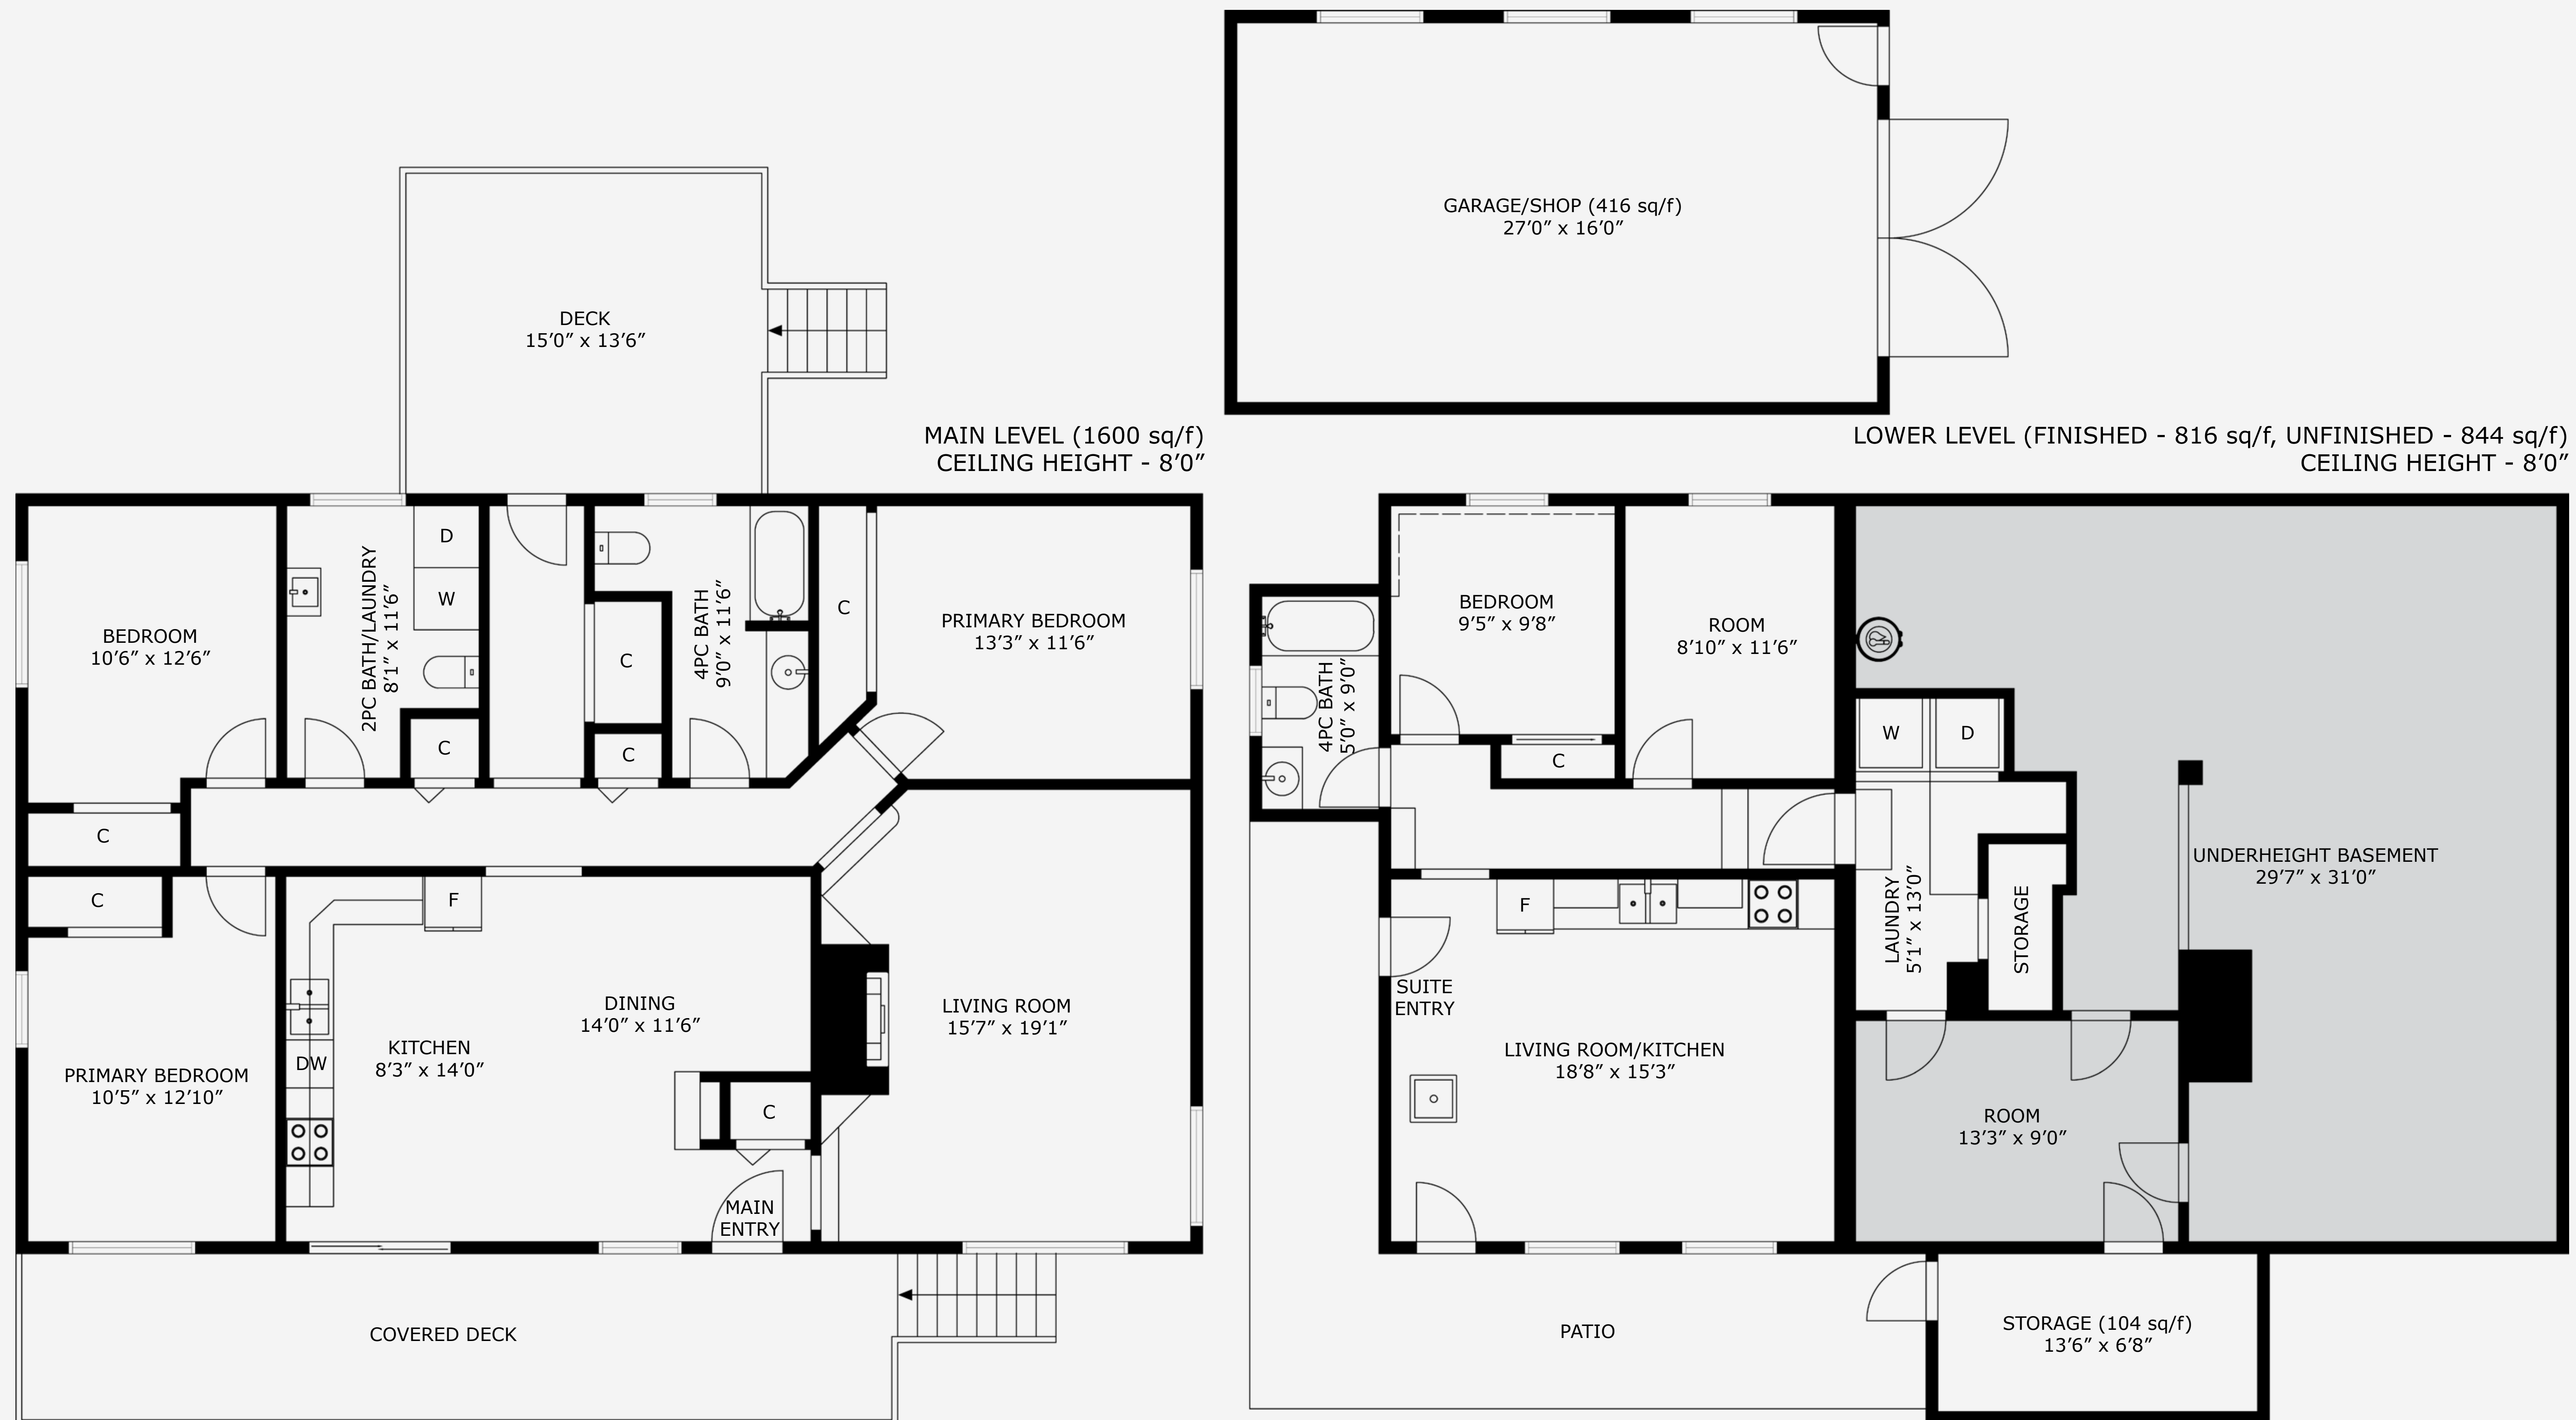

Ohs Marketing Team

@ ROYAL LEPAGE

PROPERTY MATRIX

2416 Sq Ft
Total Finished

844 Sq Ft
Total Unfinished

104 Sq Ft
Storage

416 Sq Ft
Garage/Shop

2725 SALLACHIE ROAD

Total Finished Area - 2416 Sq Ft

All measurements are approximate and should be verified by the Buyer if important.