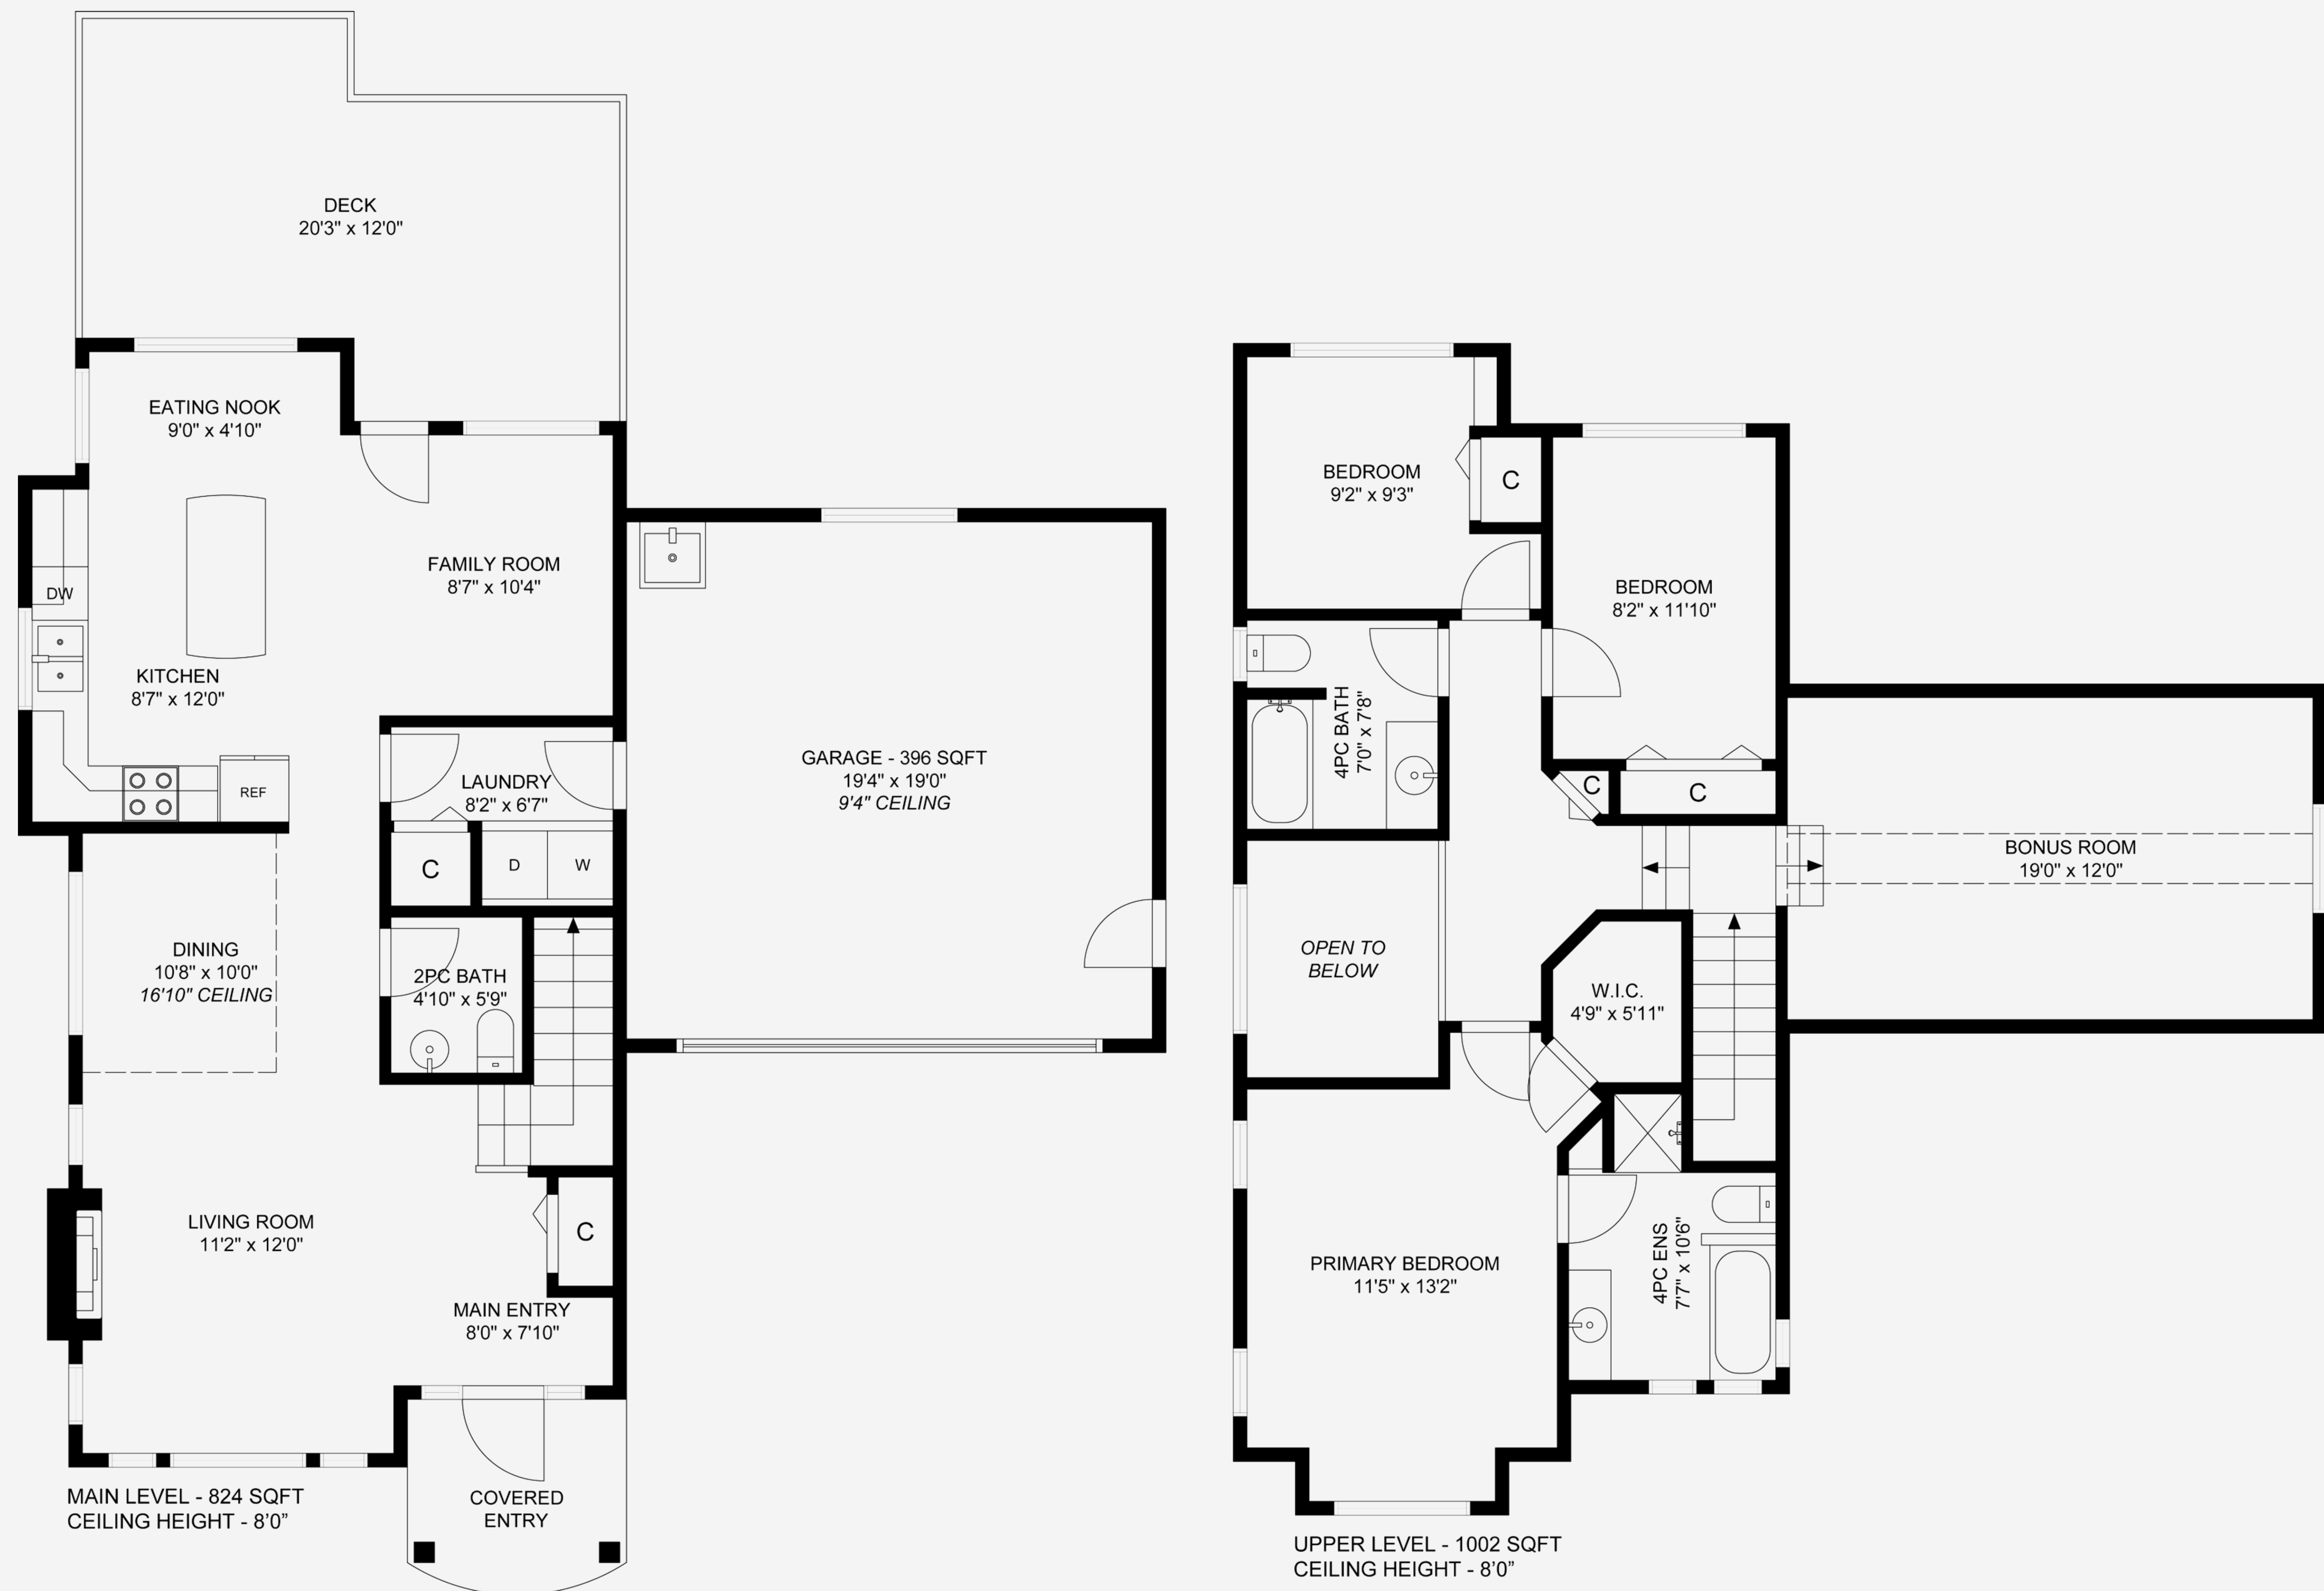

Ohs Marketing Team

@ ROYAL LEPAGE

PROPERTY MATRIX

1826 Sq Ft
Total Finished

396 Sq Ft
Garage

1075 SUNRISE DRIVE

Total Finished Area - 1826 Sq Ft

All measurements are approximate and should be verified by the Buyer if important.