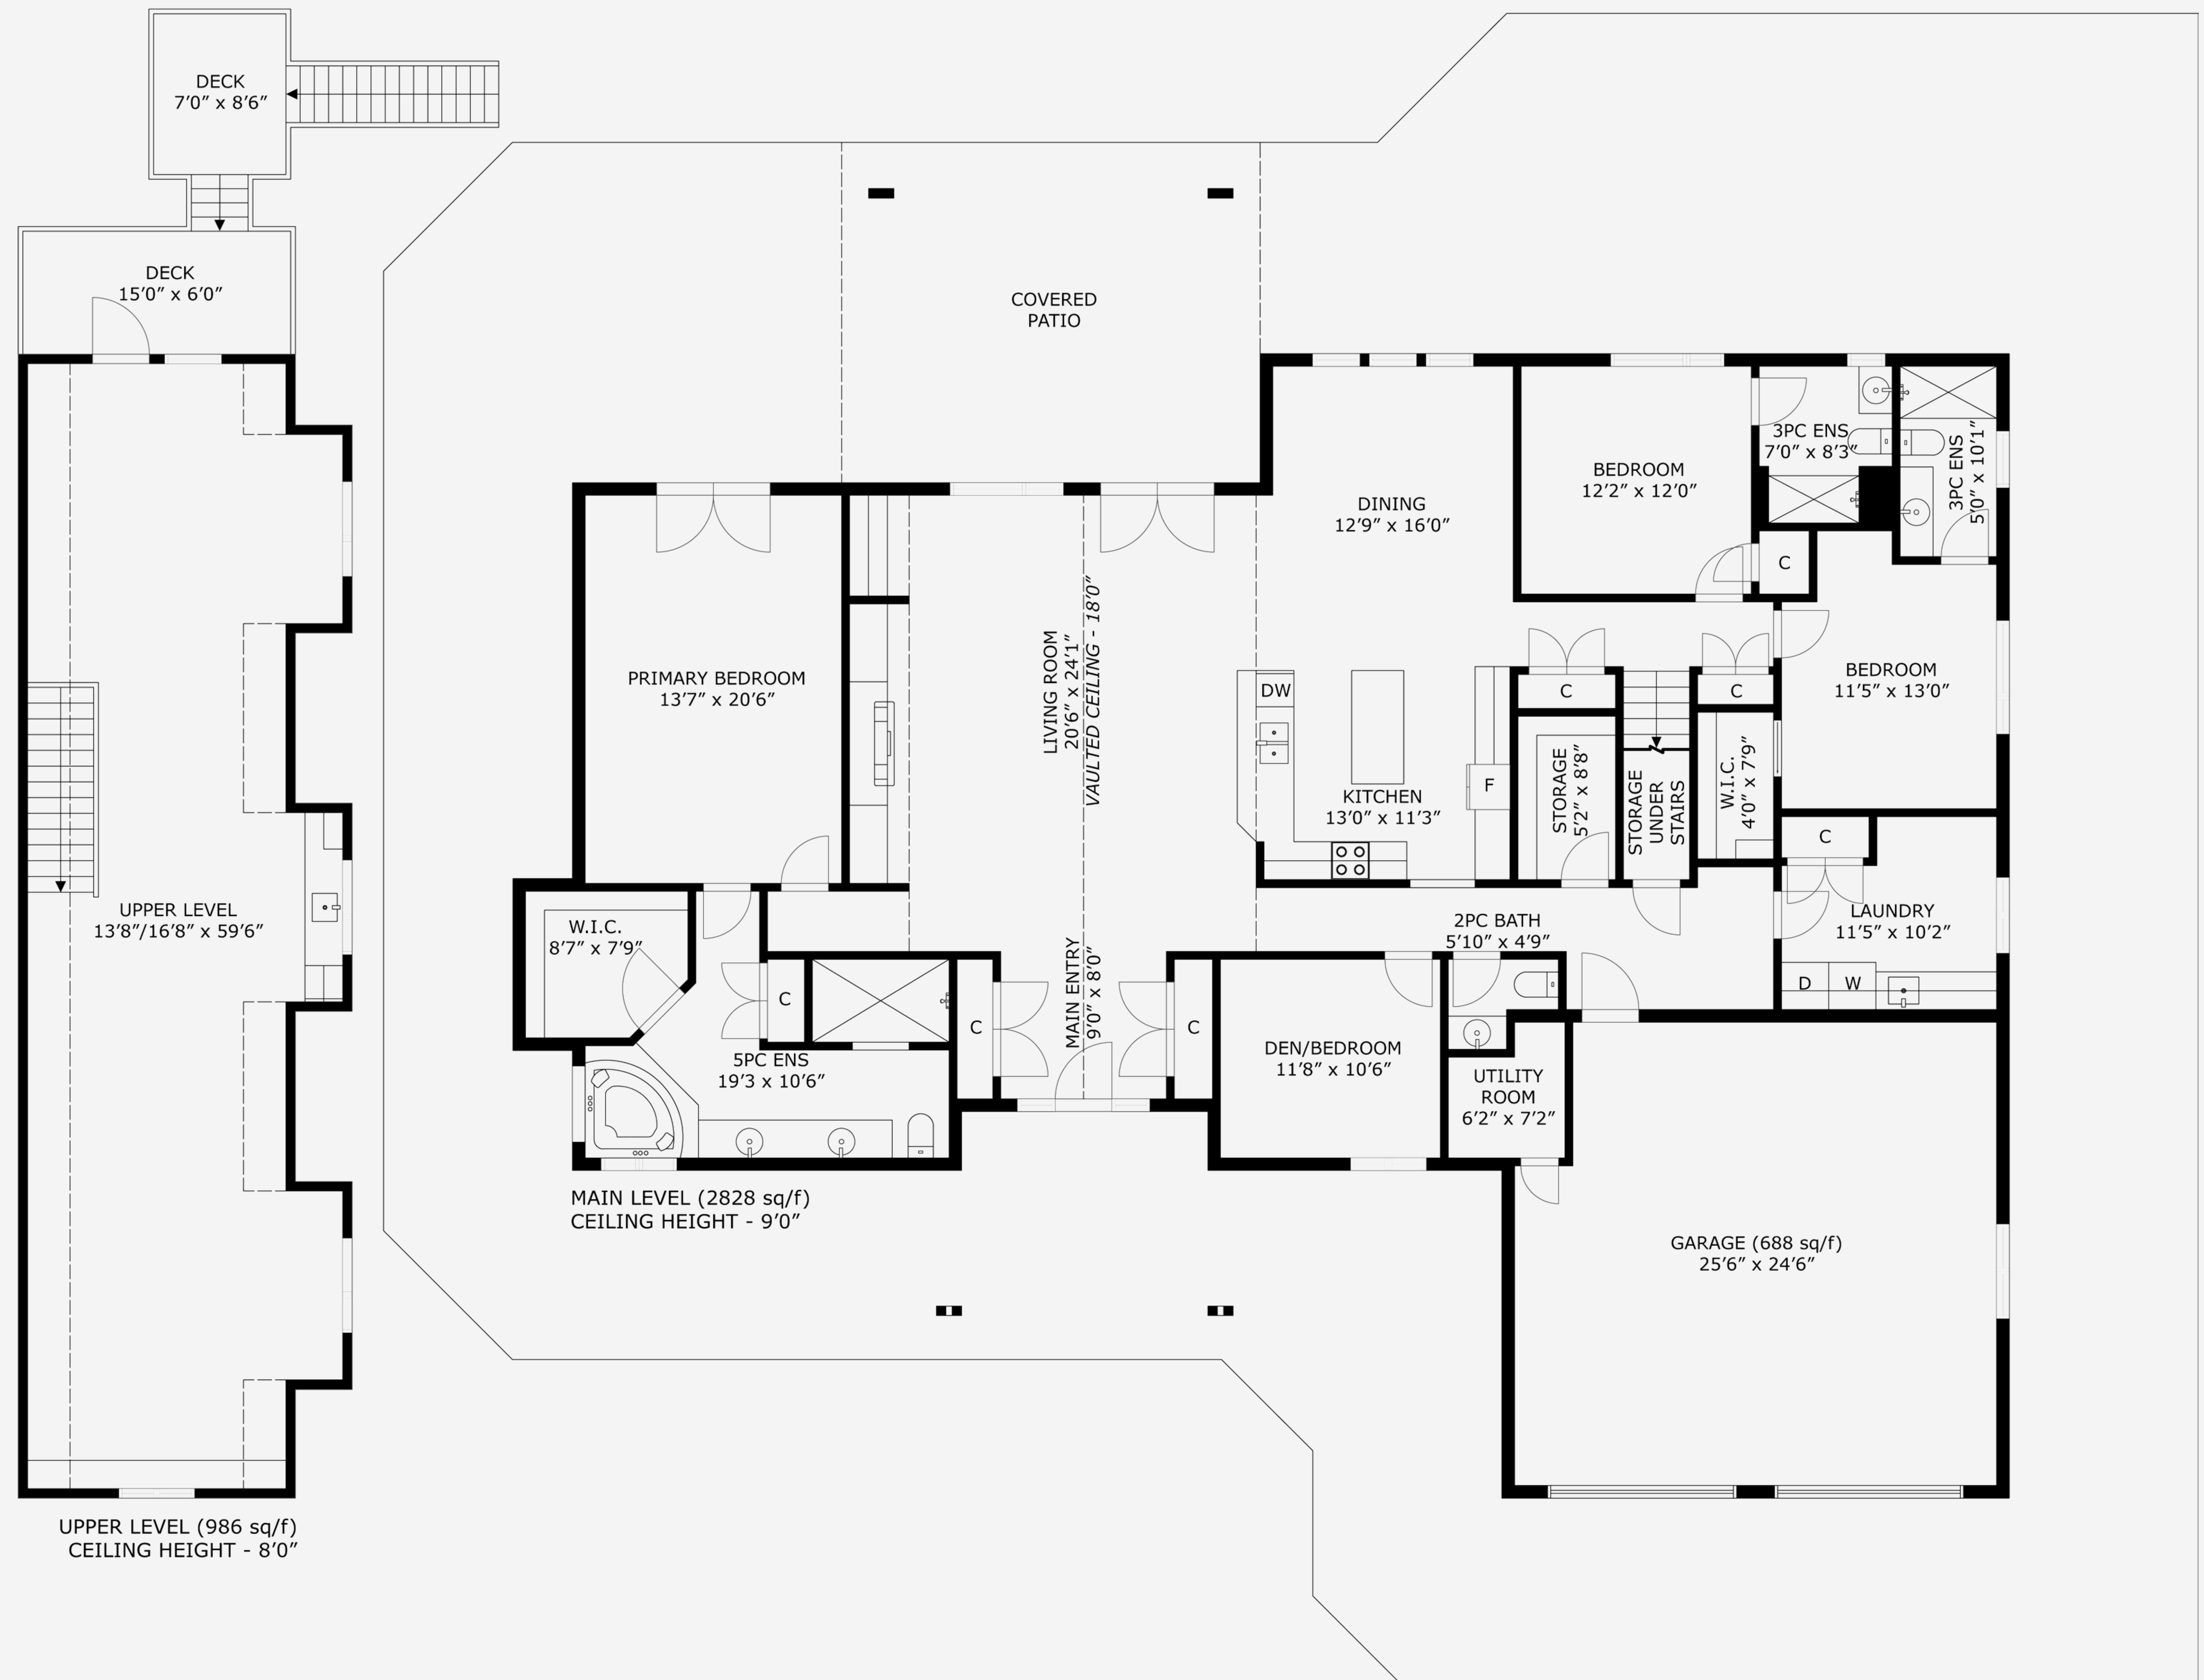

Ohs Marketing Team

@ ROYAL LEPAGE

PROPERTY MATRIX

3814 Sq Ft
Total Finished

688 Sq Ft
Garage & Utility Room

1940 TIMBERLAKE PLACE

Total Finished Area - 3814 Sq Ft

All measurements are approximate and should be verified by the Buyer if important.