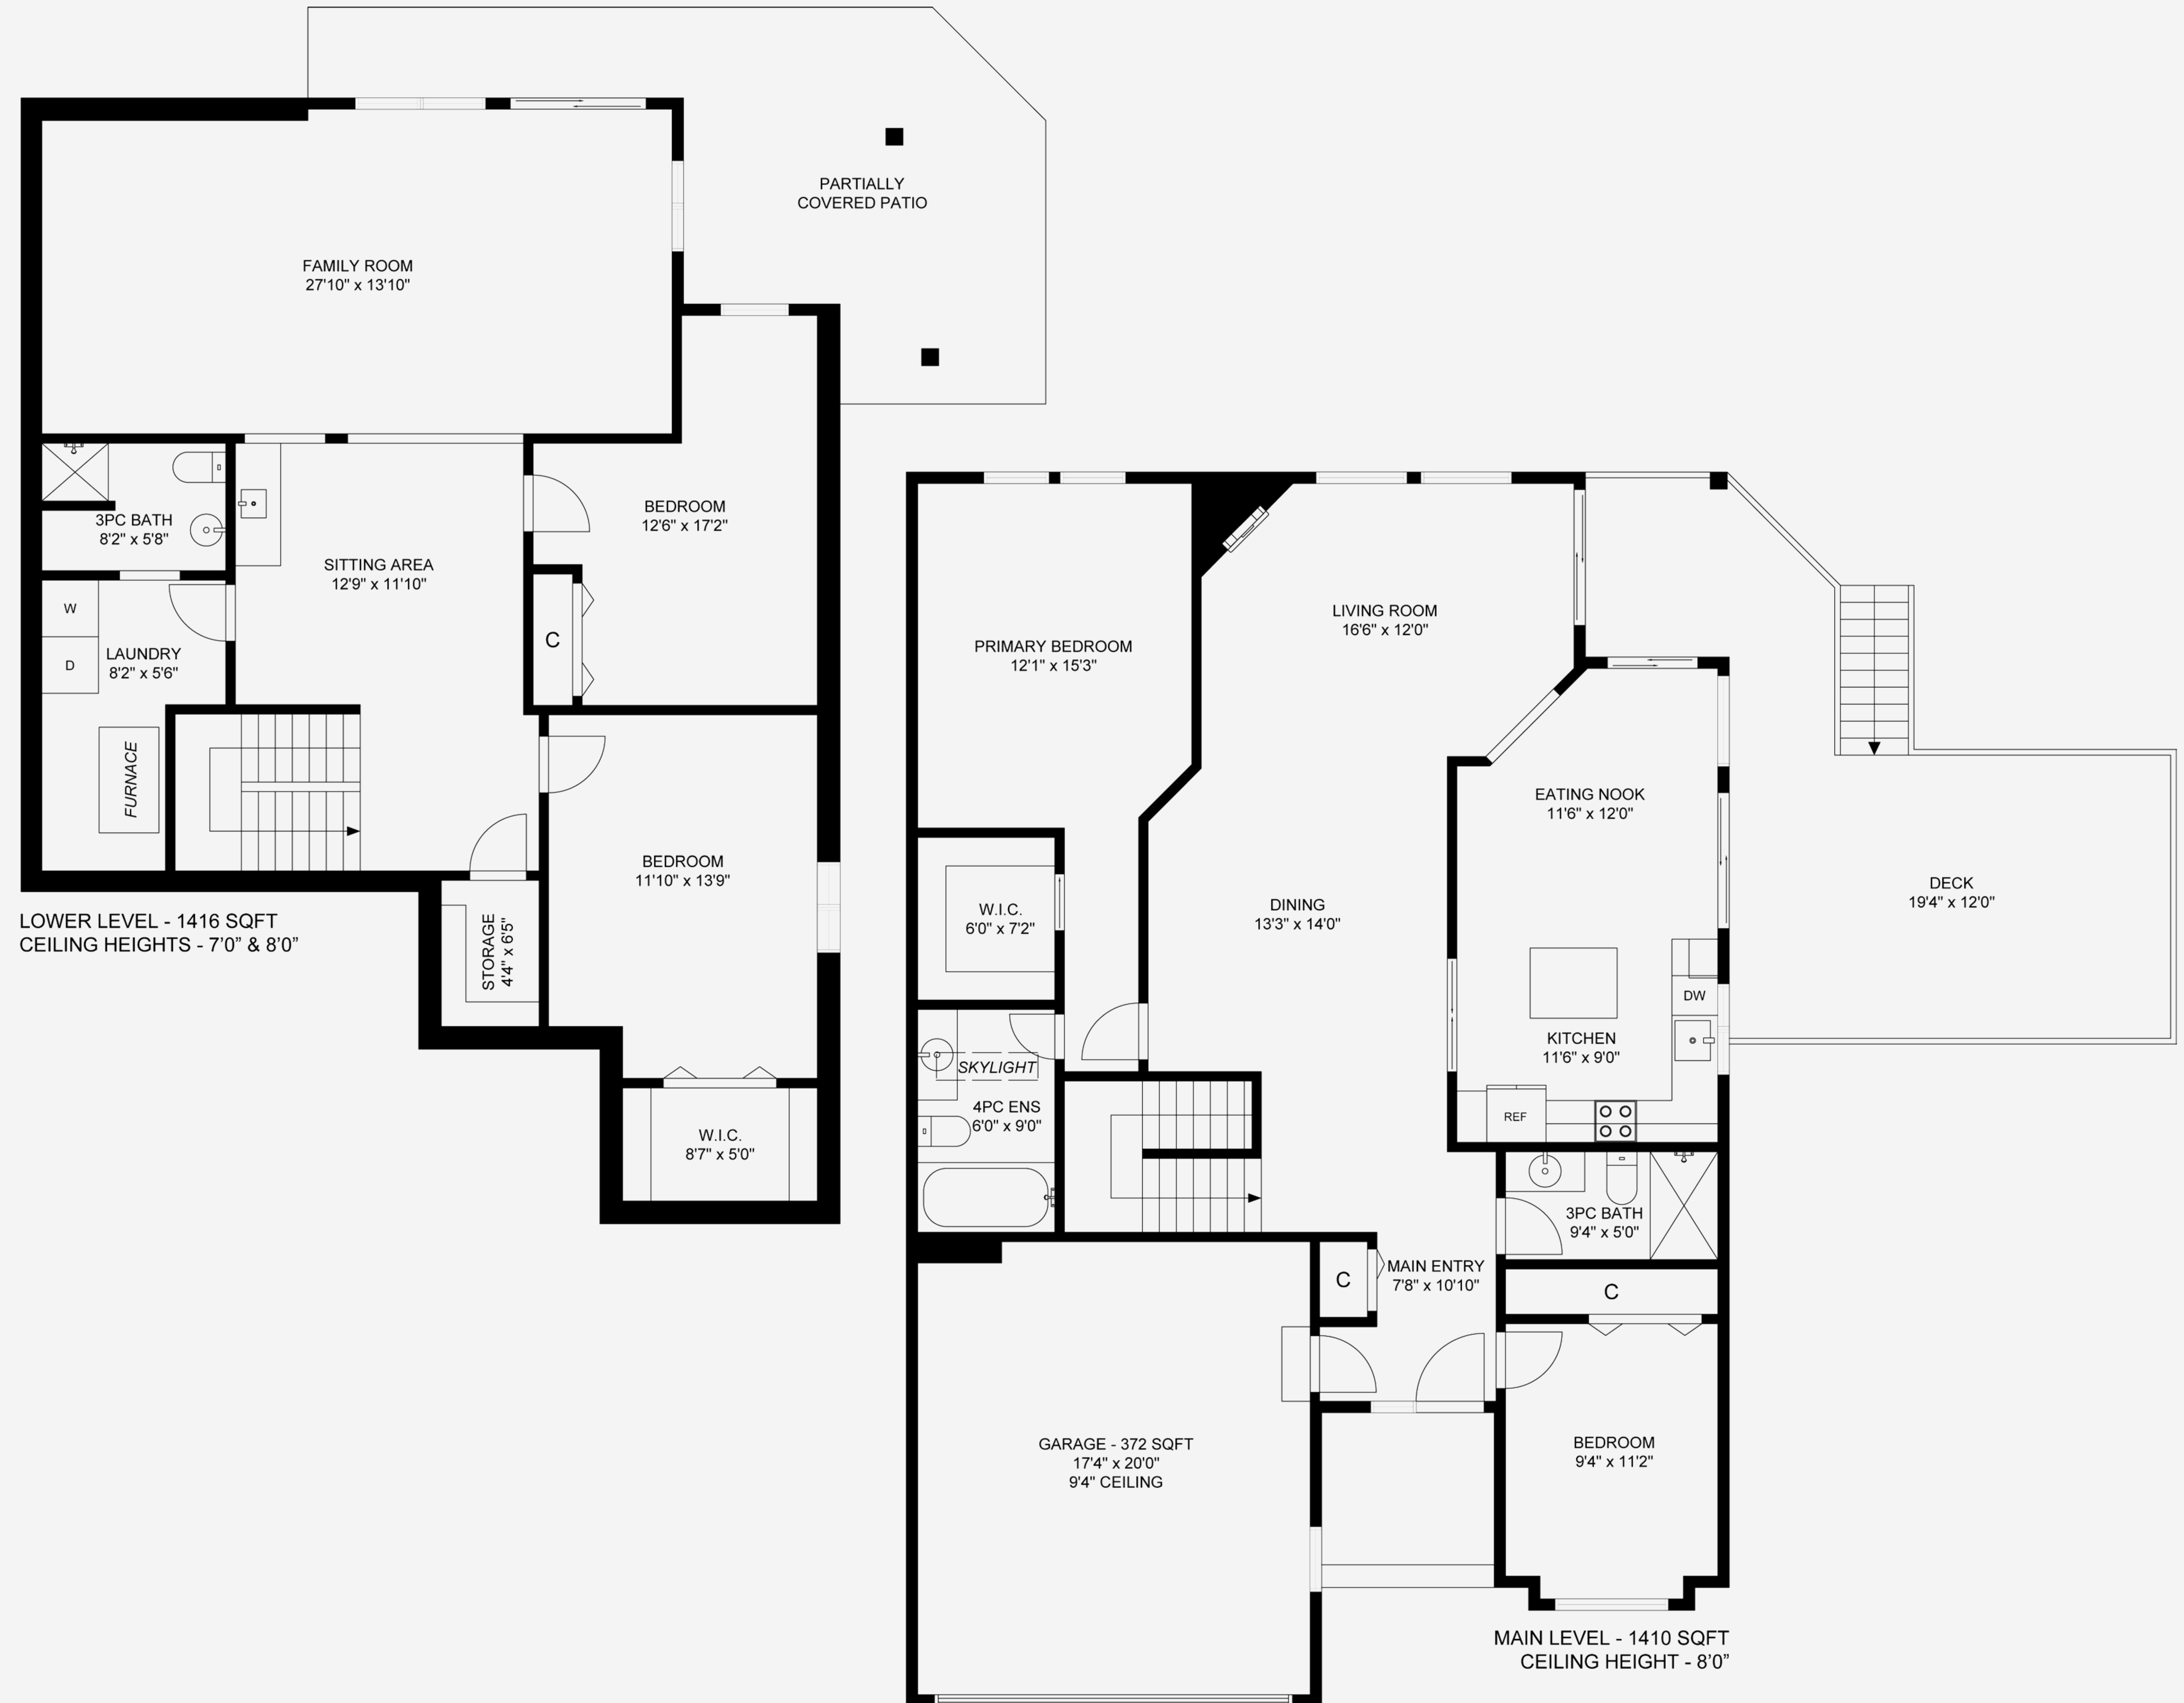

Ohs Marketing Team

@ ROYAL LEPAGE

PROPERTY MATRIX

2826 Sq Ft
Total Finished

372 Sq Ft
Garage

677 WINDWARD WAY

Total Finished Area - 2826 Sq Ft

All measurements are approximate and should be verified by the Buyer if important.