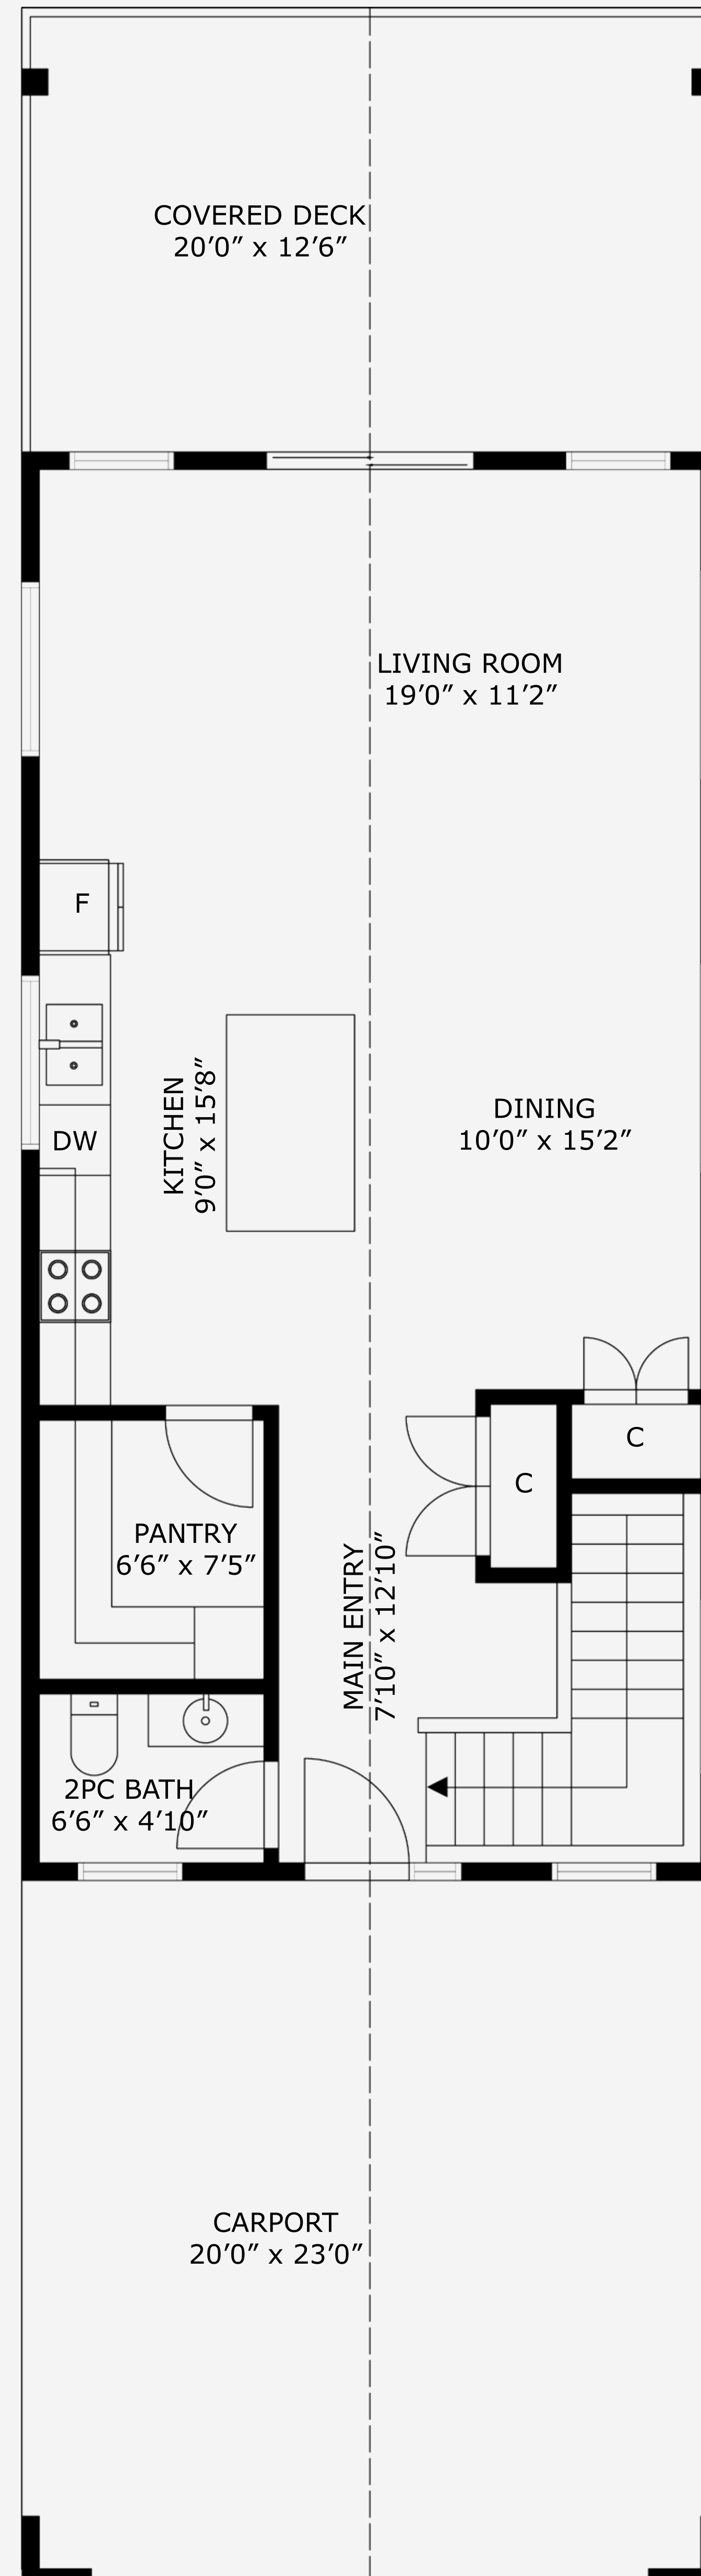

Ohs Marketing Team

@ ROYAL LEPAGE

PROPERTY MATRIX

1638 Sq Ft  
Total Finished

All measurements are approximate and should be verified by the Buyer if important.

# 1600 FARRAH'S WAY

Total Finished Area - 1638 Sq Ft

MAIN LEVEL (820 sq/f)  
VAULTED CEILING - 11'8"

LOWER LEVEL (818 sq/f)  
CEILING HEIGHT - 8'0"