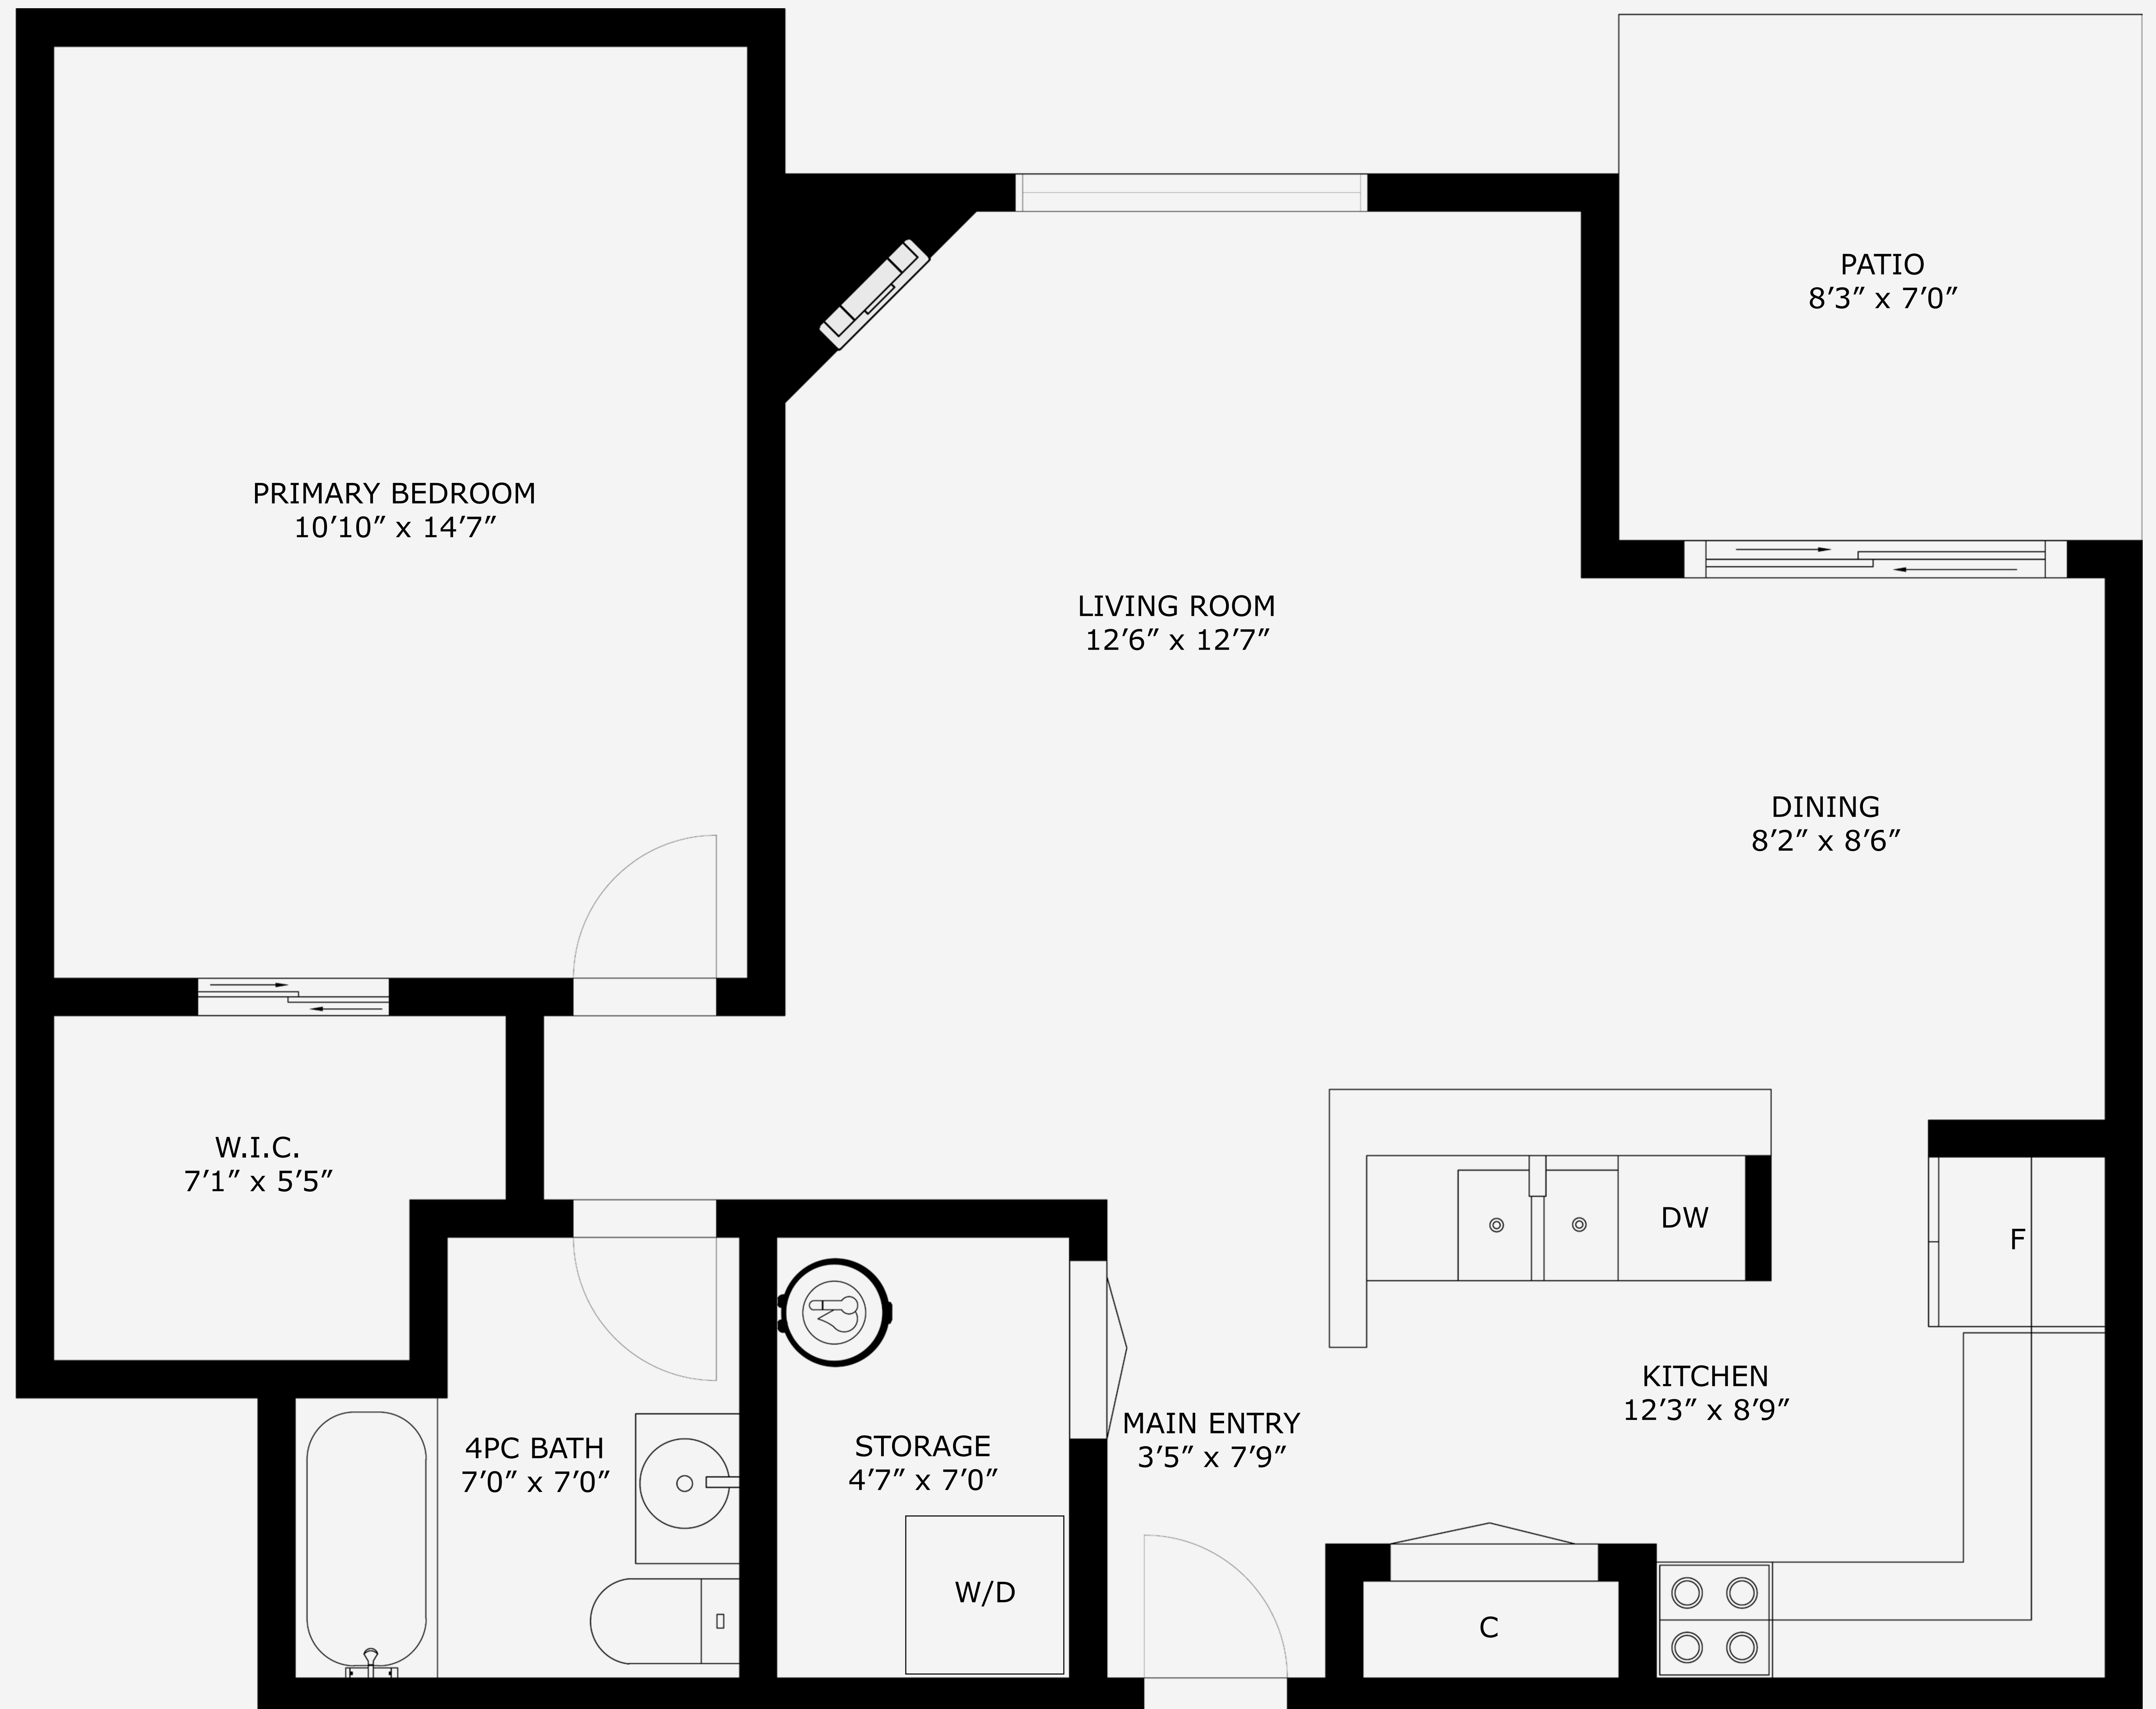

Ohs Marketing Team

@ ROYALLePAGE

PROPERTY MATRIX

743 Sq Ft
Strata Area

8'0"
Ceiling Height

#204-302 VILLAGE WAY

Strata Area - 743 Sq Ft

FLAVR
SHOP