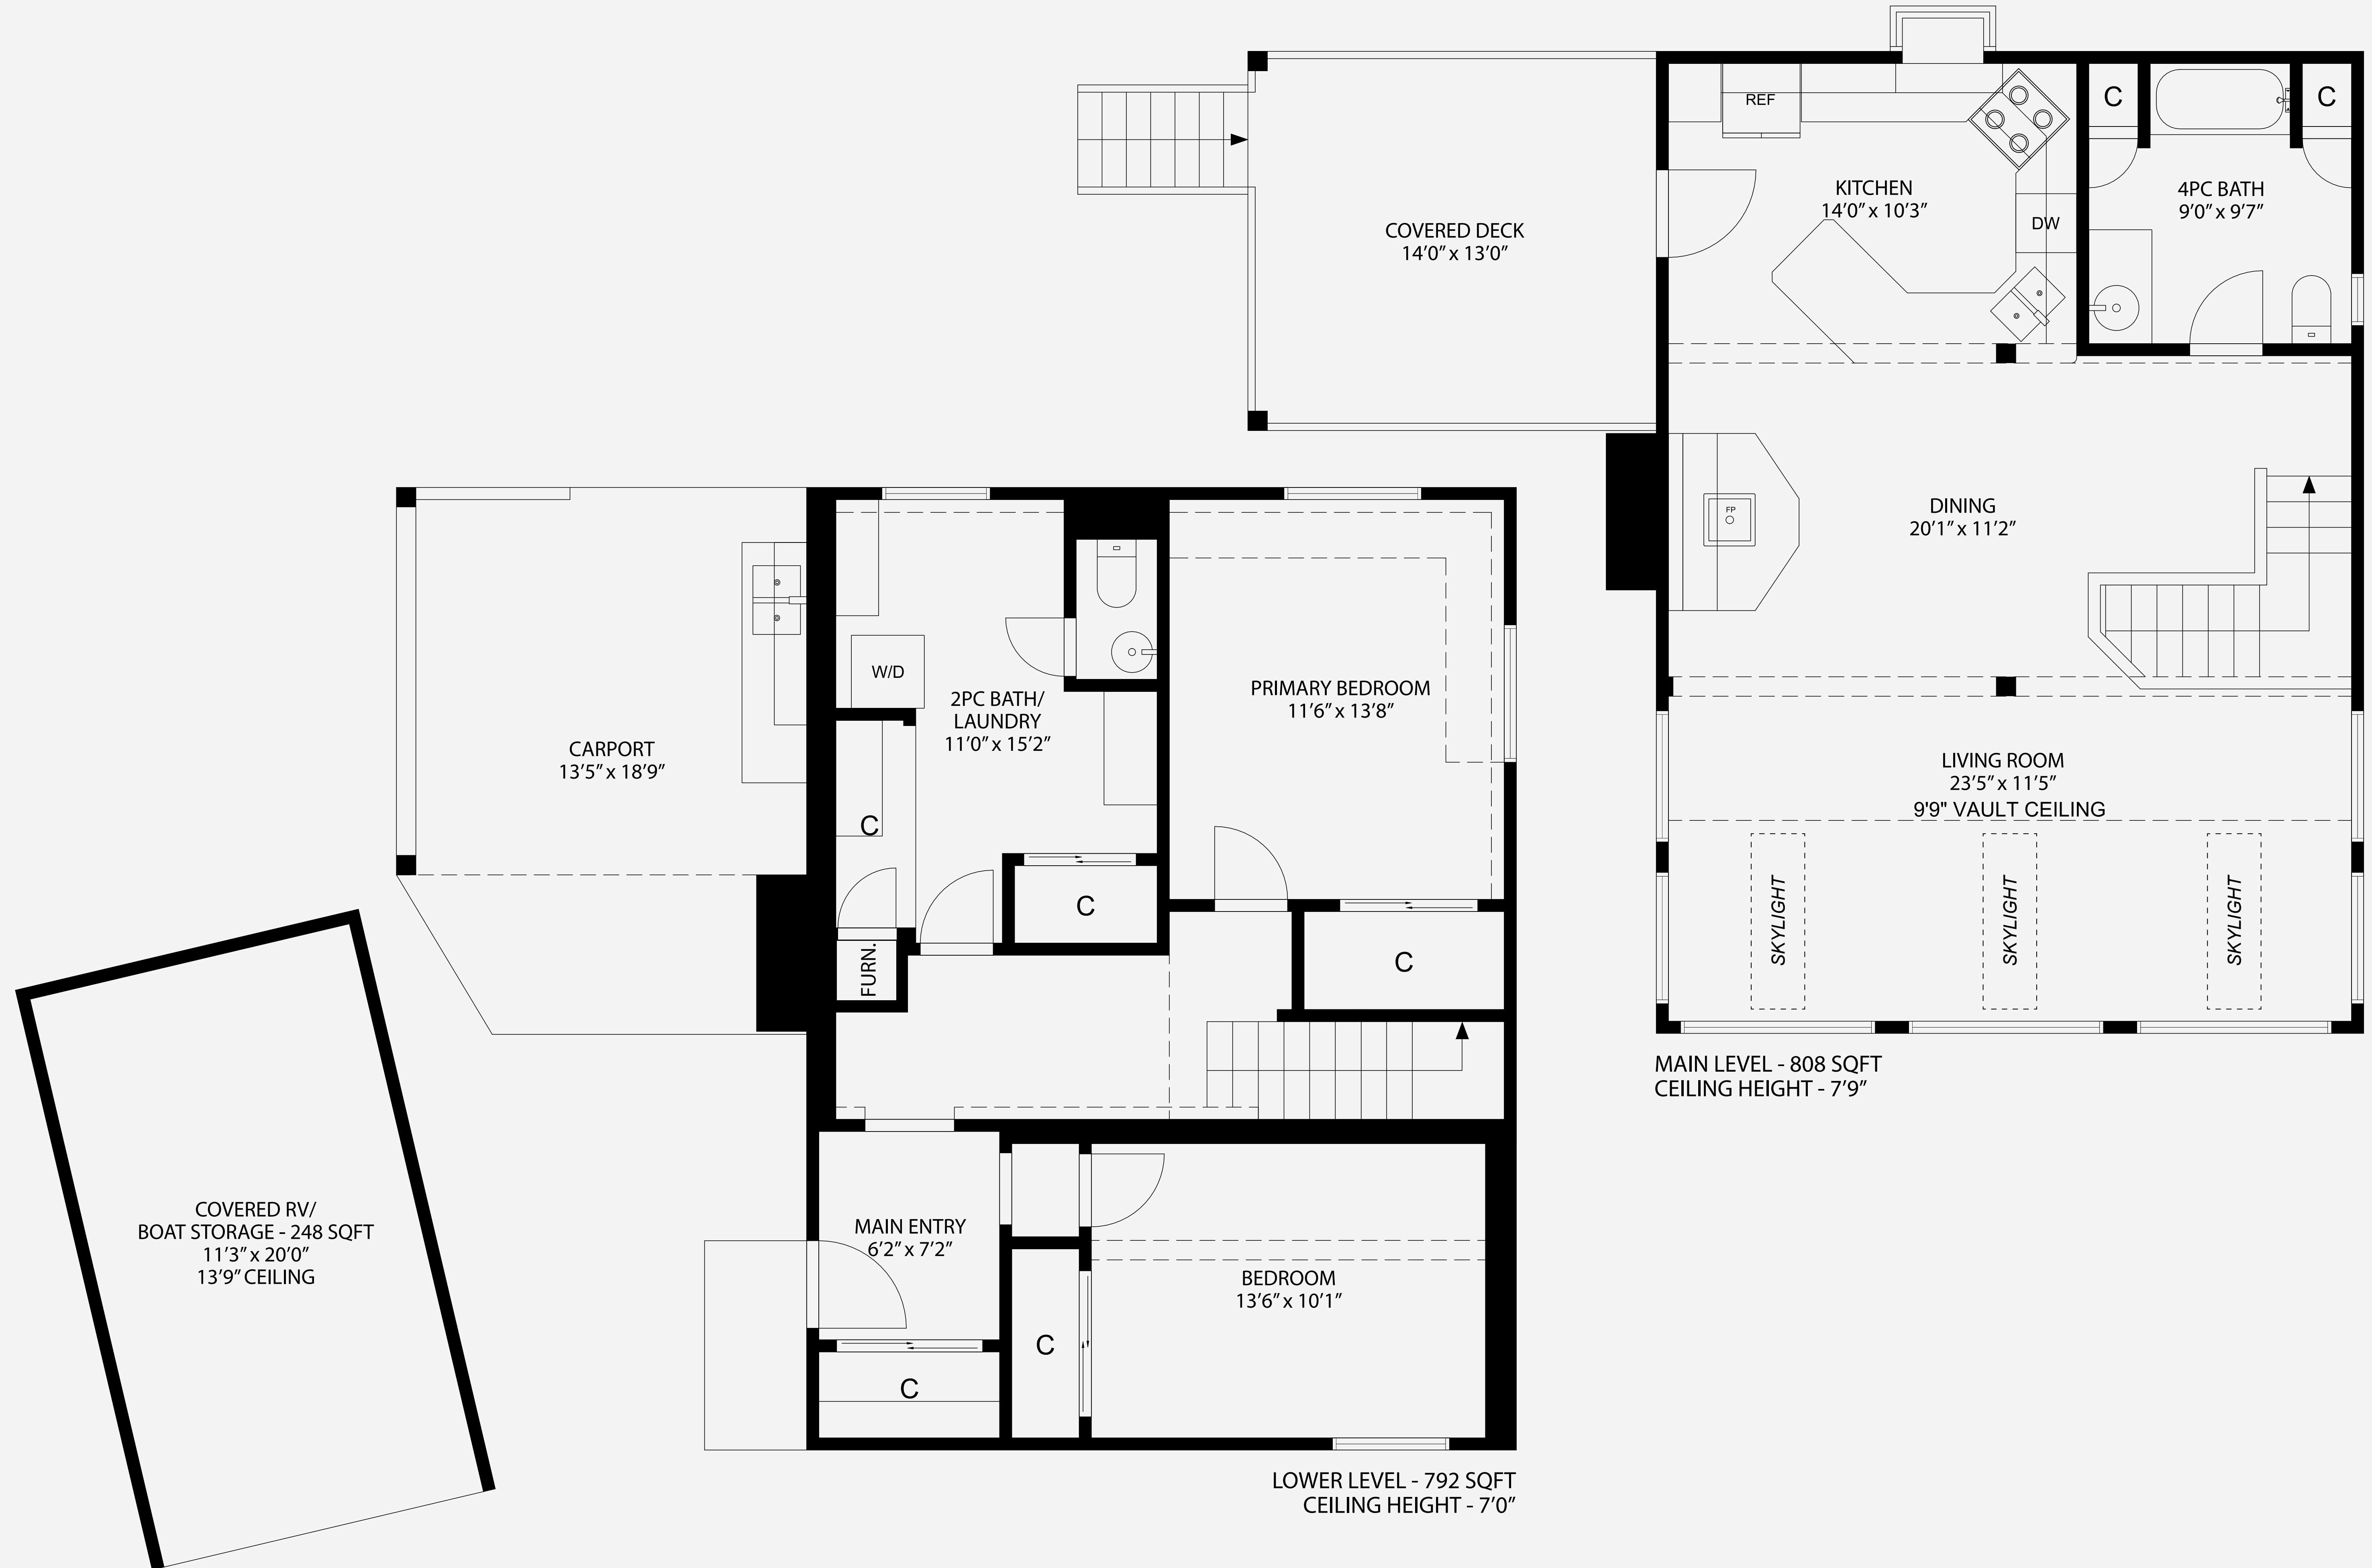

PROPERTY MATRIX

**1600 Sq Ft**  
 Total Finished

**248 Sq Ft**  
 RV/Boat Storage

**3186 DOLPHIN DRIVE**  
 Total Finished Area - 1600 Sq Ft

All floor plan measurements, square footage, and drawings are approximate and provided for illustrative purposes only, and should be independently verified by the Buyer if important.