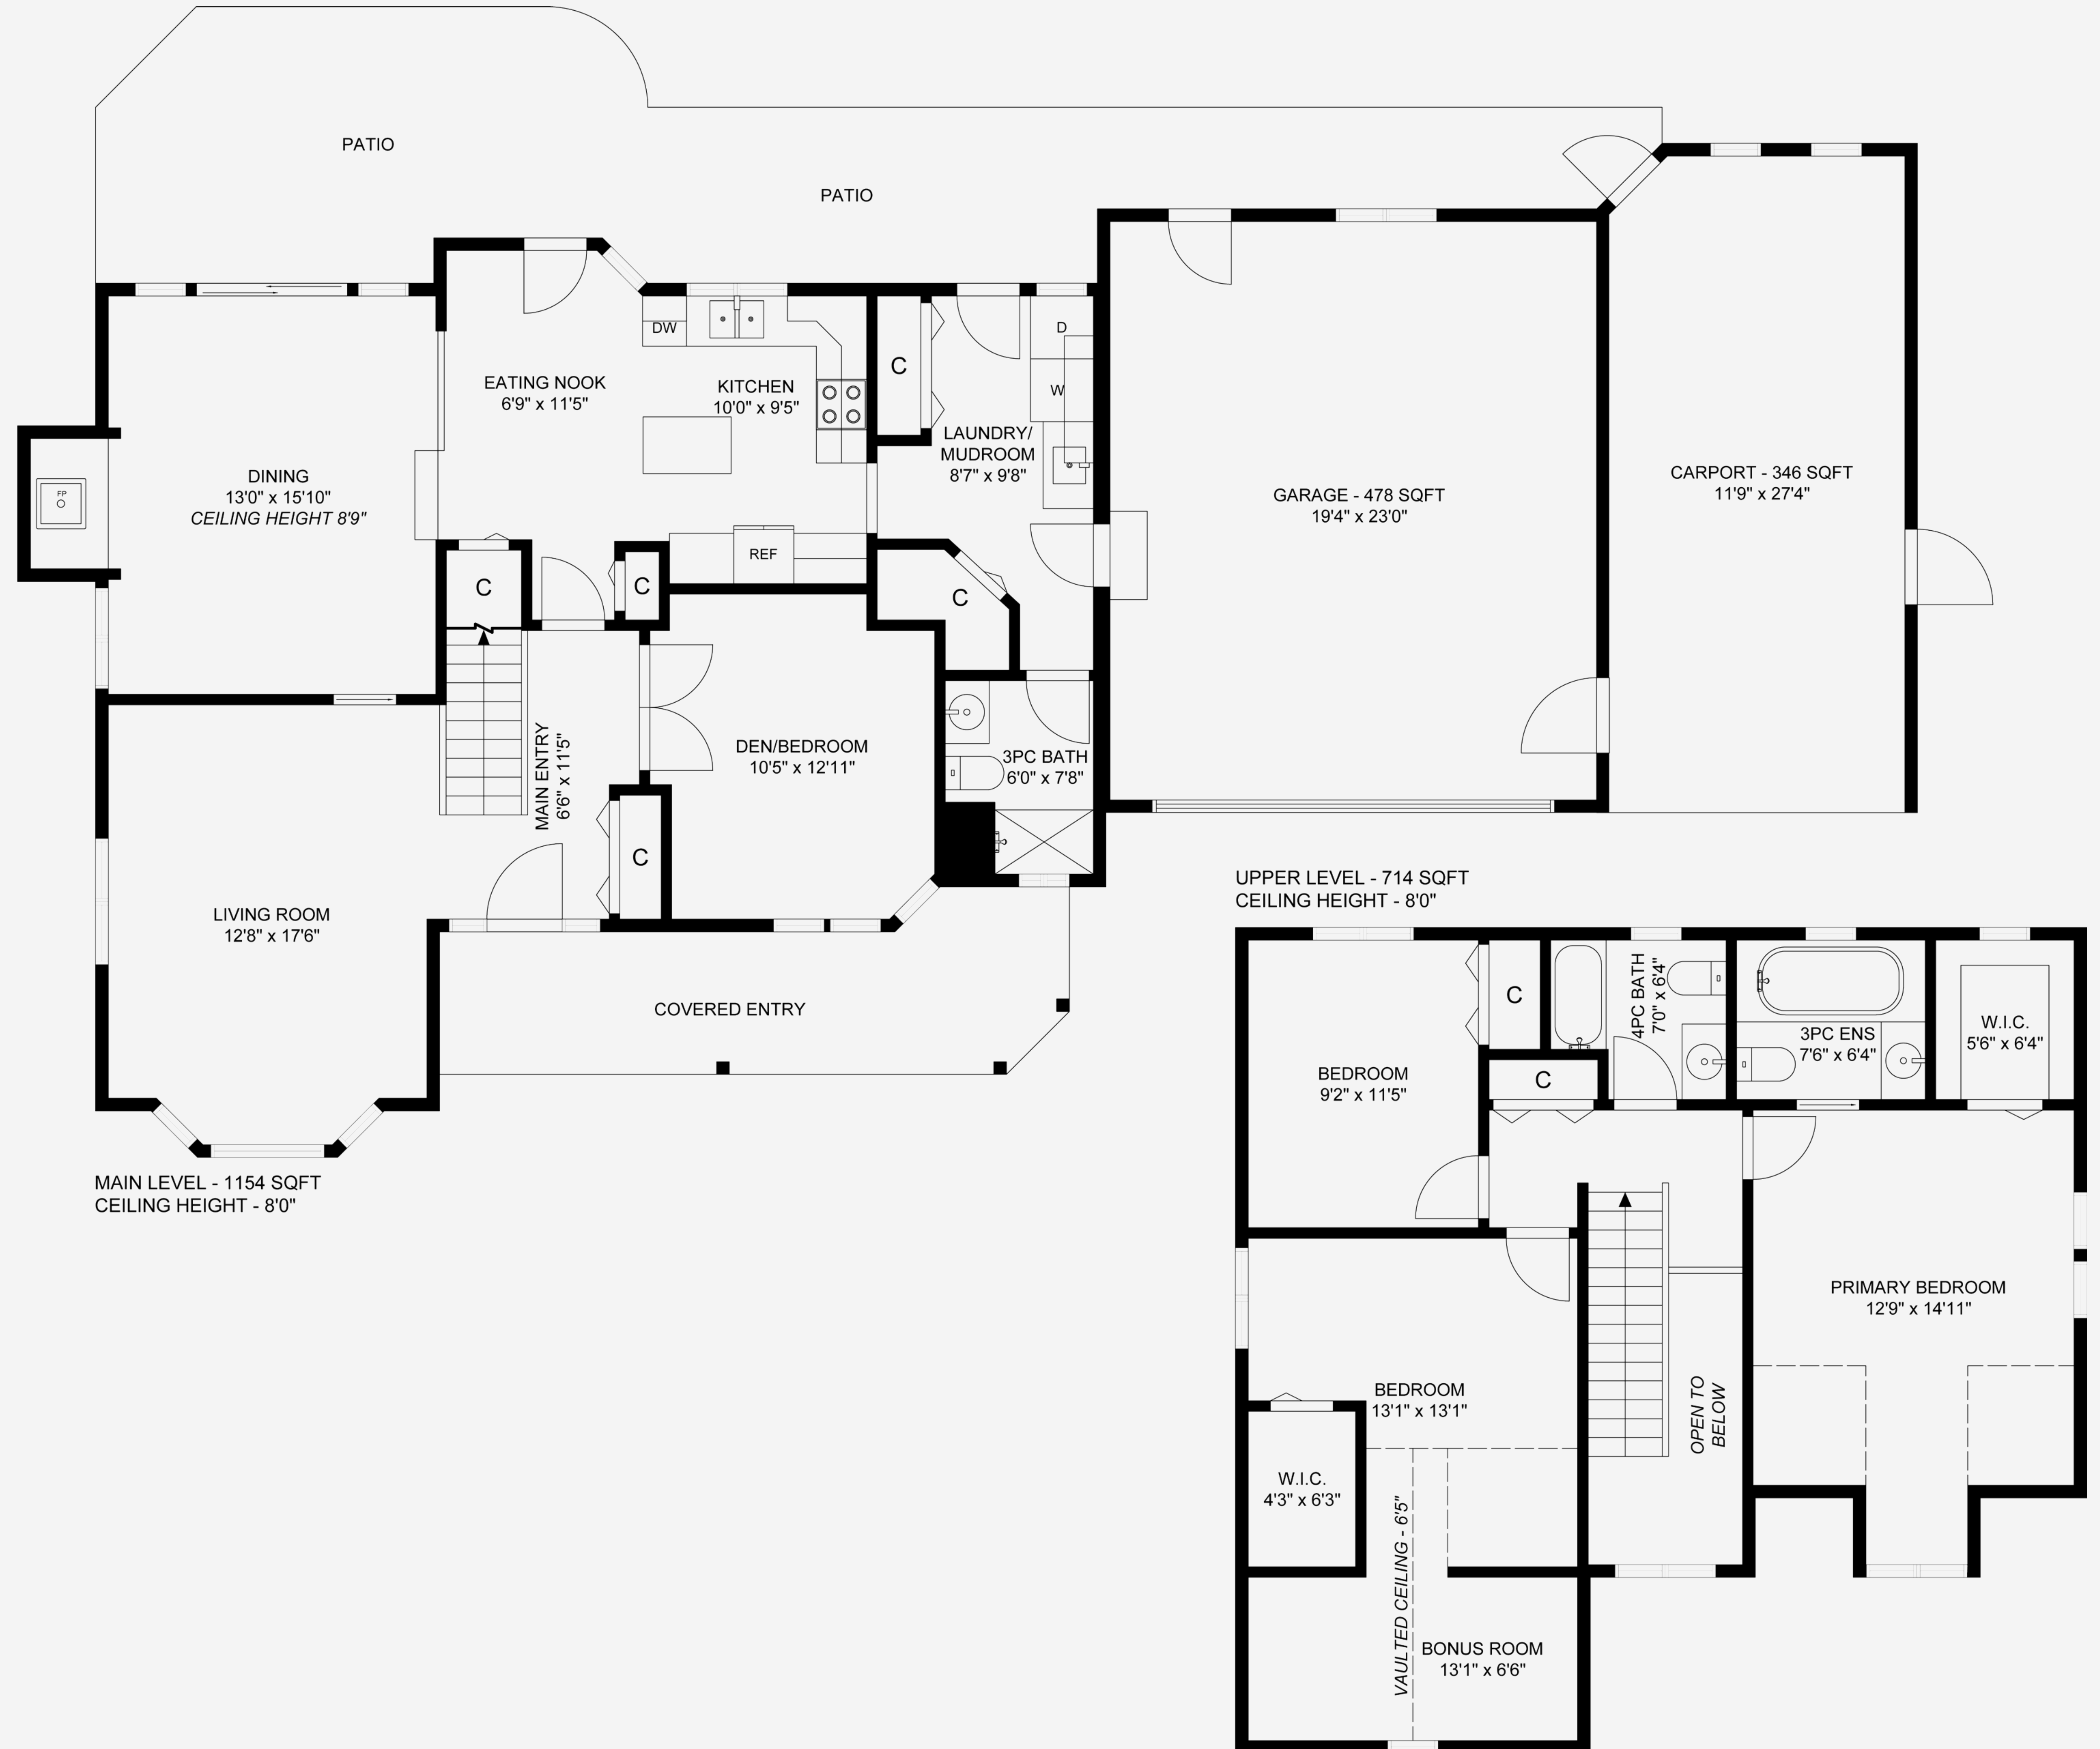

Ohs Marketing Team

@ ROYALLEPAGE

PROPERTY MATRIX

1868 Sq Ft
Total Finished

478 Sq Ft
Garage

346 Sq Ft
Carport

6625 GREEN ACRES WAY

Total Finished Area - 1868 Sq Ft

All measurements are approximate and should be verified by the Buyer if important.