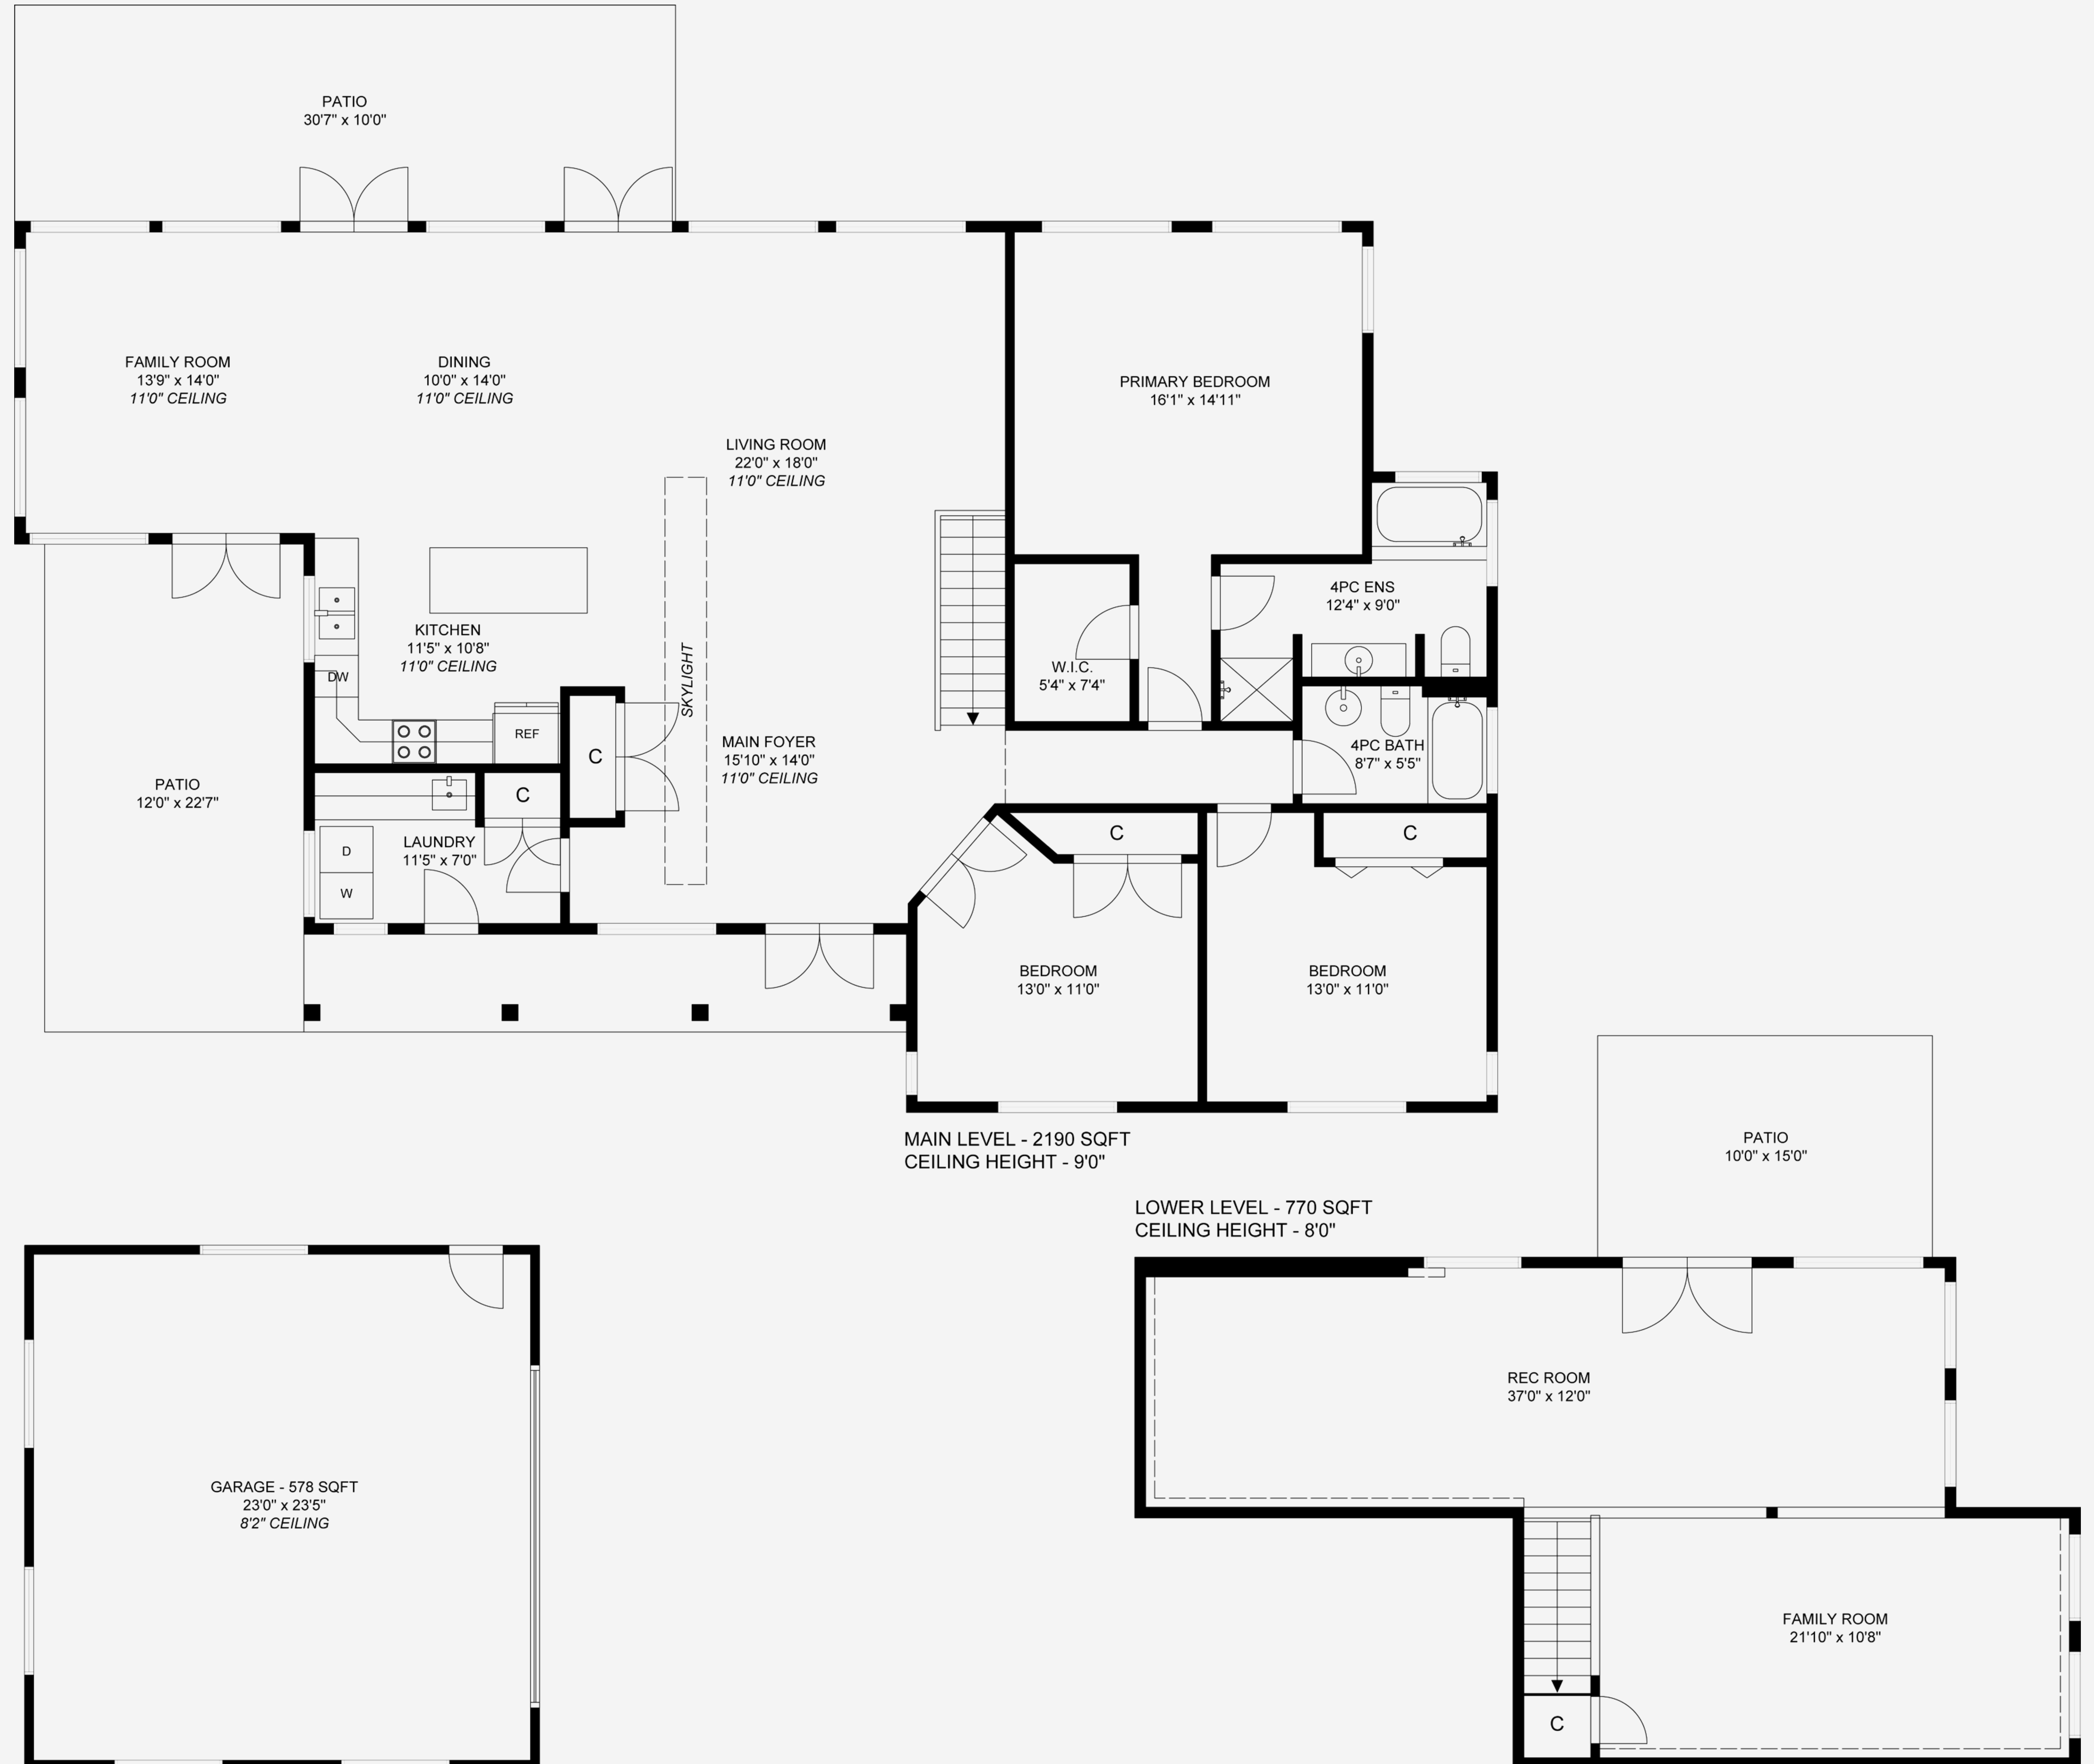

Ohs Marketing Team

@ ROYAL LEPAGE

PROPERTY MATRIX

2960 Sq Ft
Total Finished

578 Sq Ft
Garage

2471 ANDOVER ROAD

Total Finished Area - 2960 Sq Ft

All measurements are approximate and should be verified by the Buyer if important.