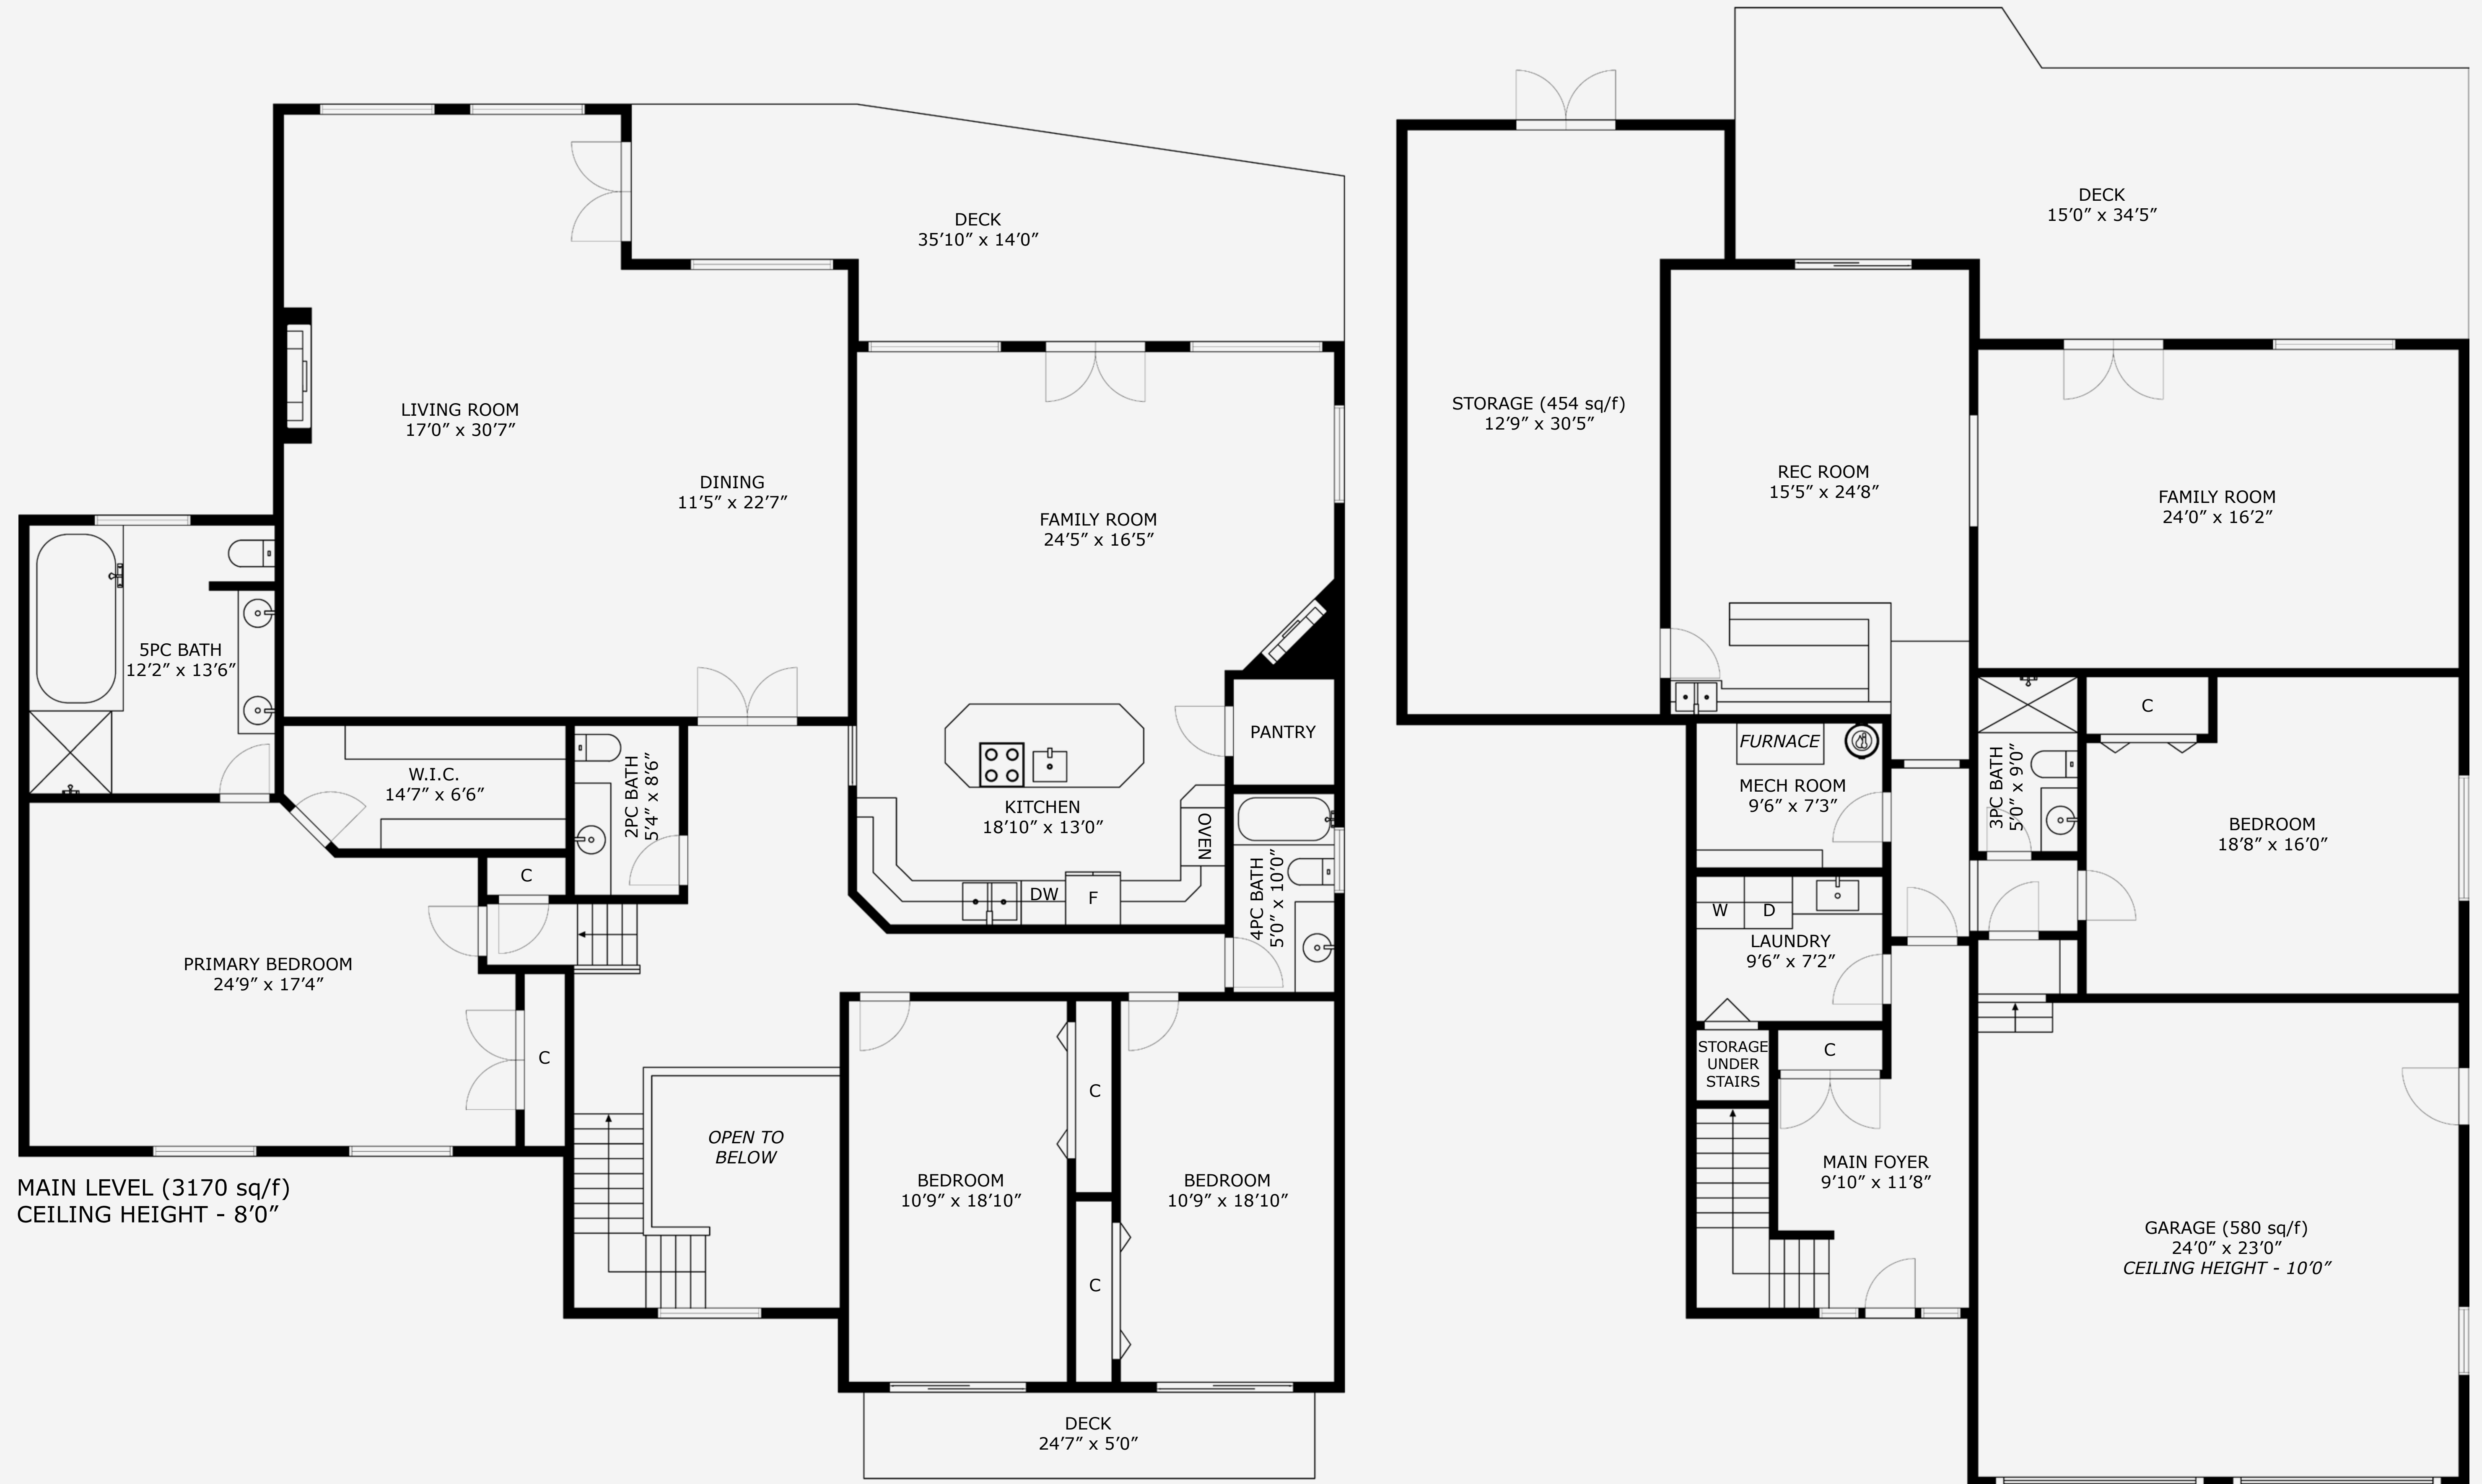

Ohs Marketing Team

@ ROYAL LEPAGE

ROYAL LEPAGE

PROPERTY MATRIX

4818 Sq Ft
Total Finished

580 Sq Ft
Garage

454 Sq Ft
Storage

3743 ASHTON PLACE

Total Finished Area - 4818 Sq Ft

MAIN LEVEL (3170 sq/f)
CEILING HEIGHT - 8'0"

LOWER LEVEL (1648 sq/f)
CEILING HEIGHT - 8'0"

All measurements are approximate and should be verified by the Buyer if important.