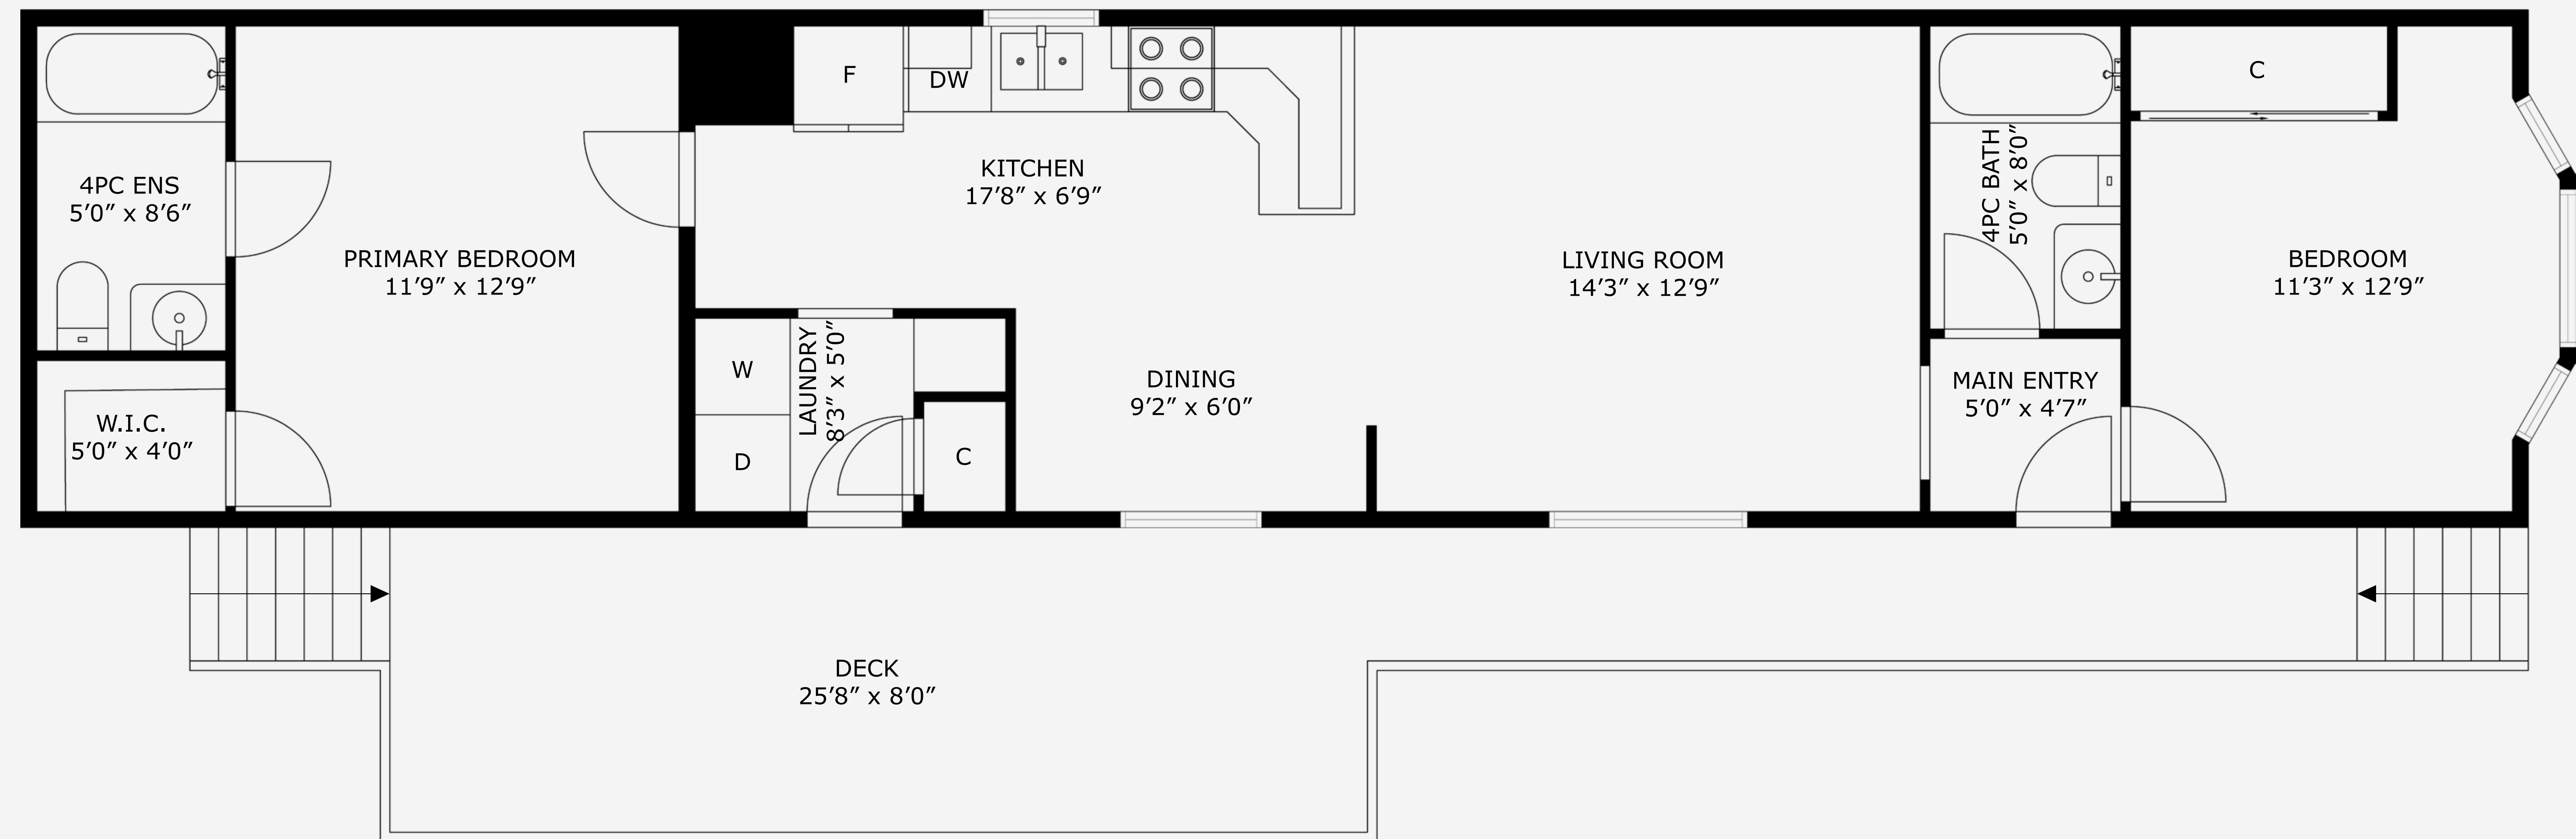

Ohs Marketing Team

@ ROYAL LEPAGE

PROPERTY MATRIX

904 Sq Ft  
Total Finished

8'6"  
Vaulted Ceiling

#4-3449 HALLBERG ROAD

Total Finished Area - 904 Sq Ft

All measurements are approximate and should be verified by the Buyer if important.