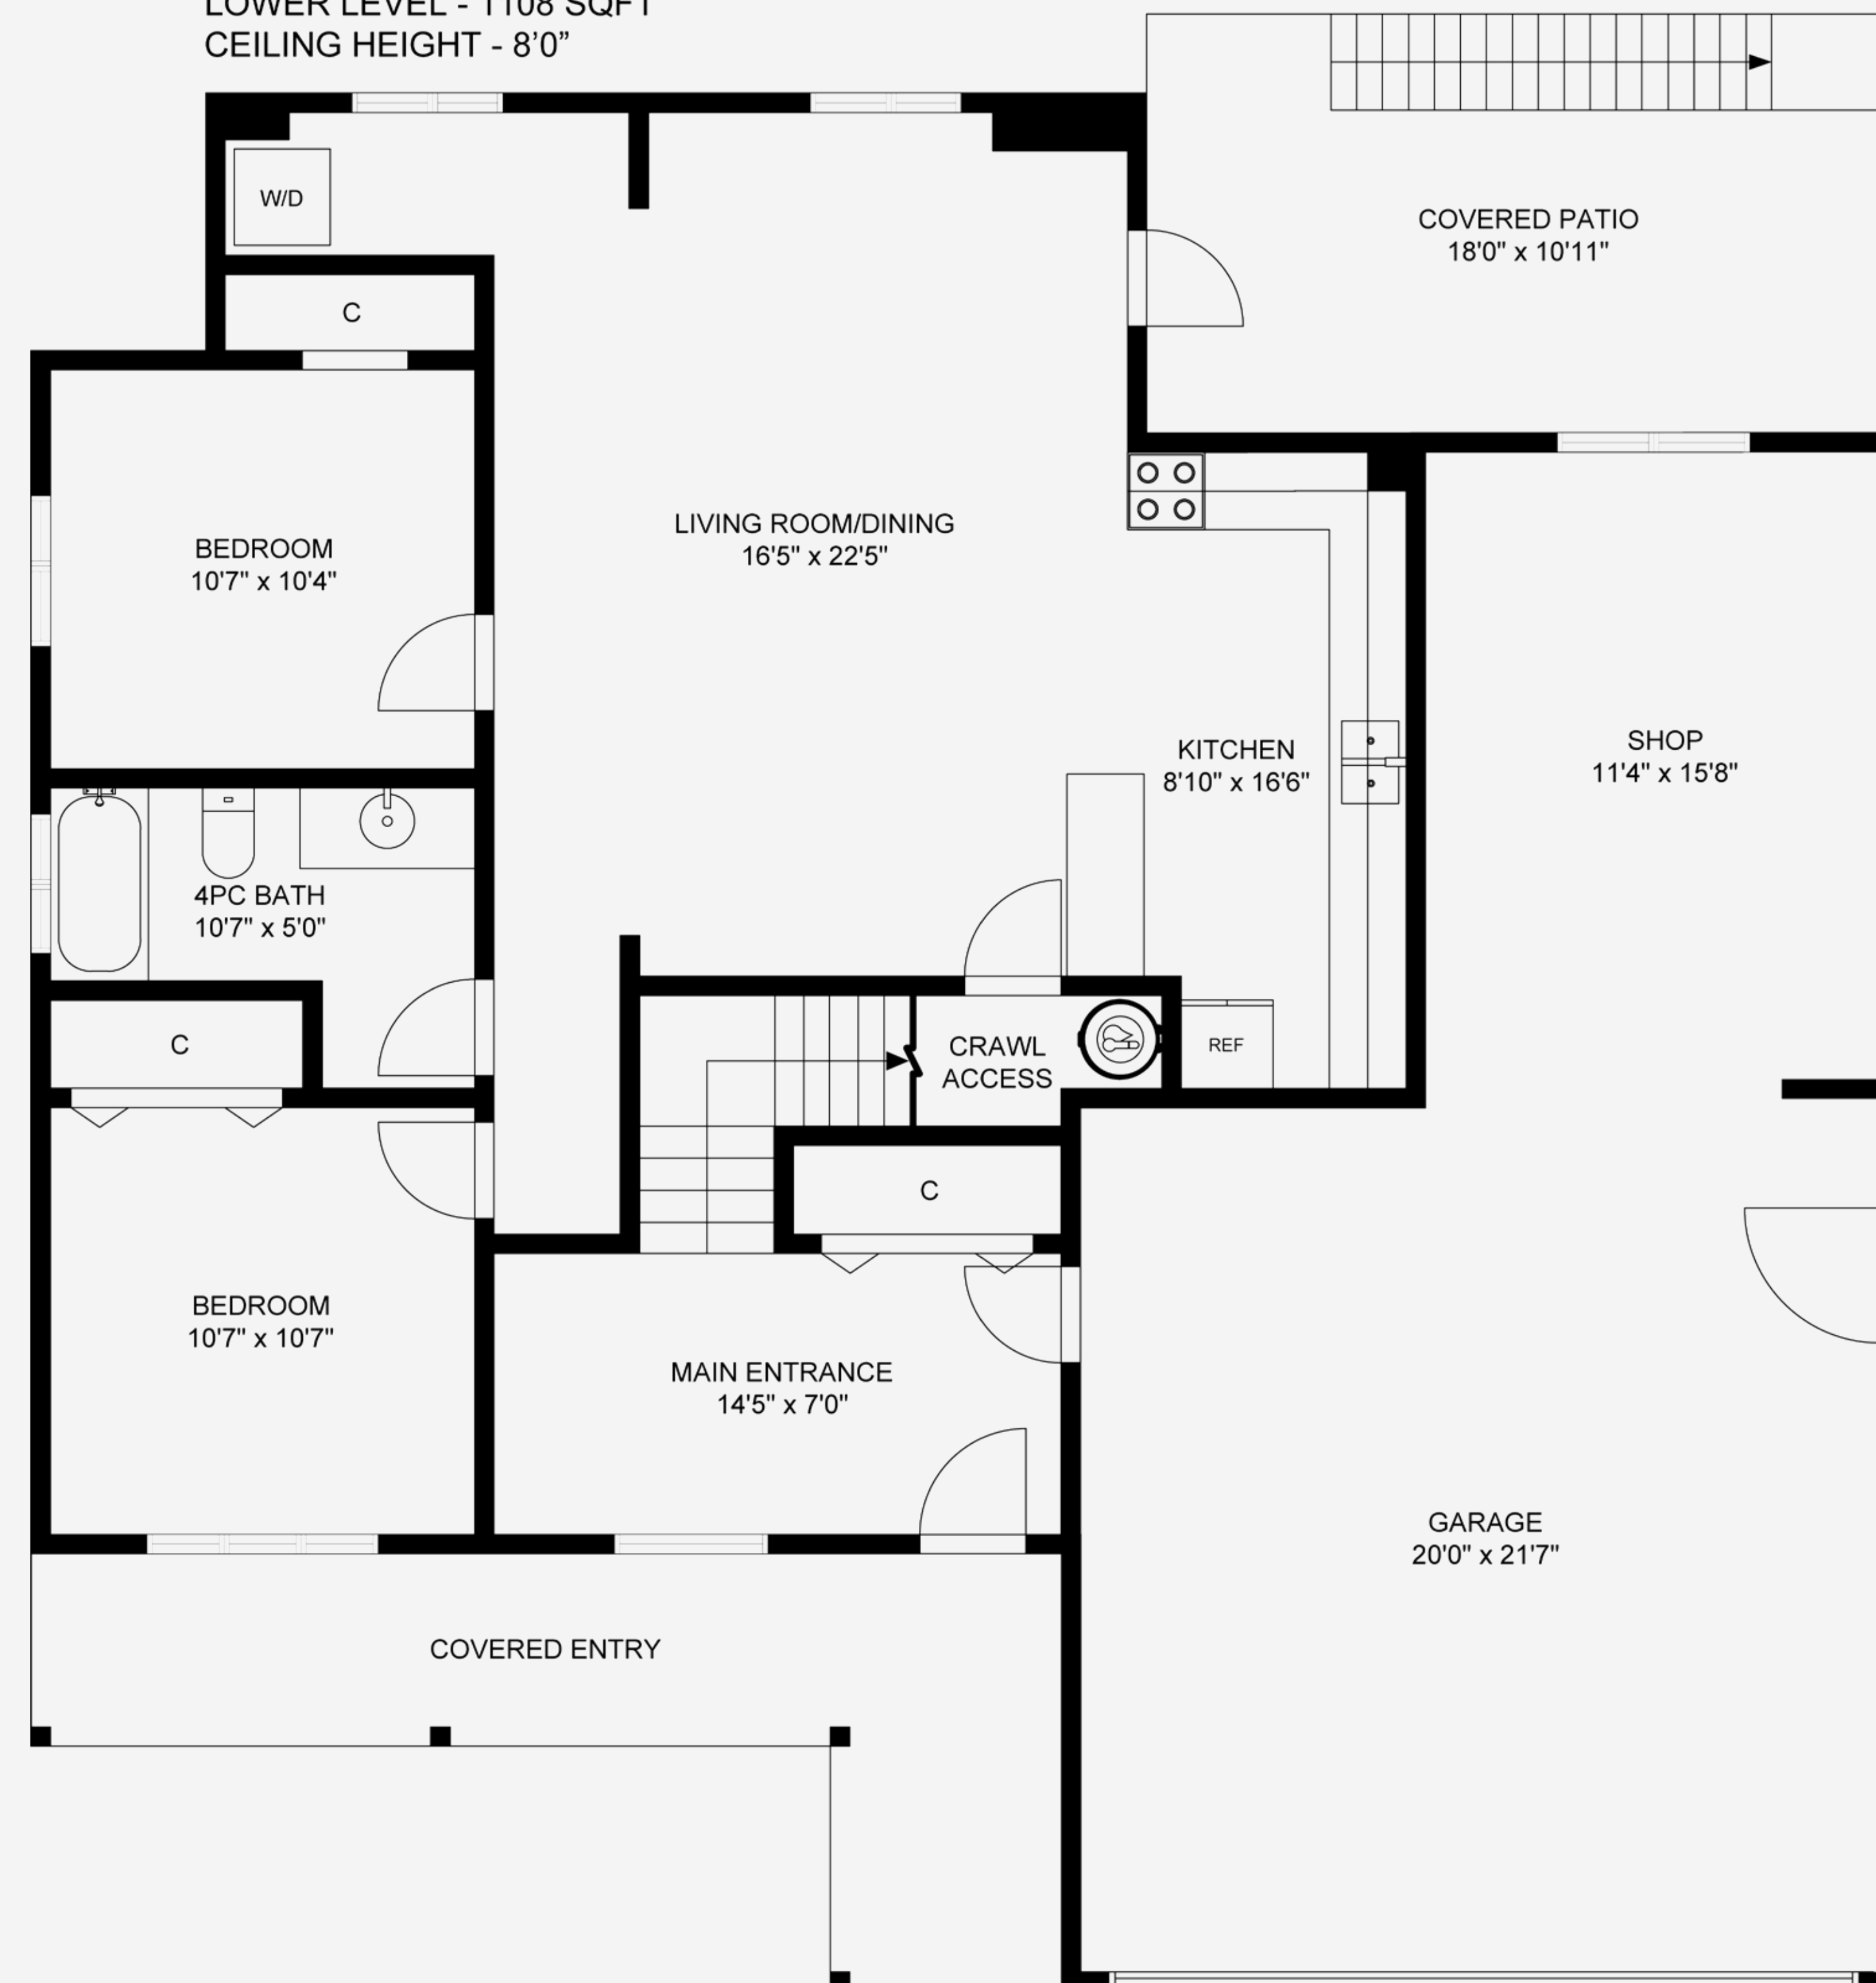

Ohs Marketing Team

@ ROYAL LEPAGE

PROPERTY MATRIX

2638 Sq Ft  
Total Finished

684 Sq Ft  
Garage & Shop

# 998 SANIKA CLOSE

Total Finished Area - 2638 Sq Ft

LOWER LEVEL - 1108 SQFT  
CEILING HEIGHT - 8'0"

MAIN LEVEL - 1530 SQFT  
CEILING HEIGHT - 9'0"

All measurements are approximate and should be verified by the Buyer if important.