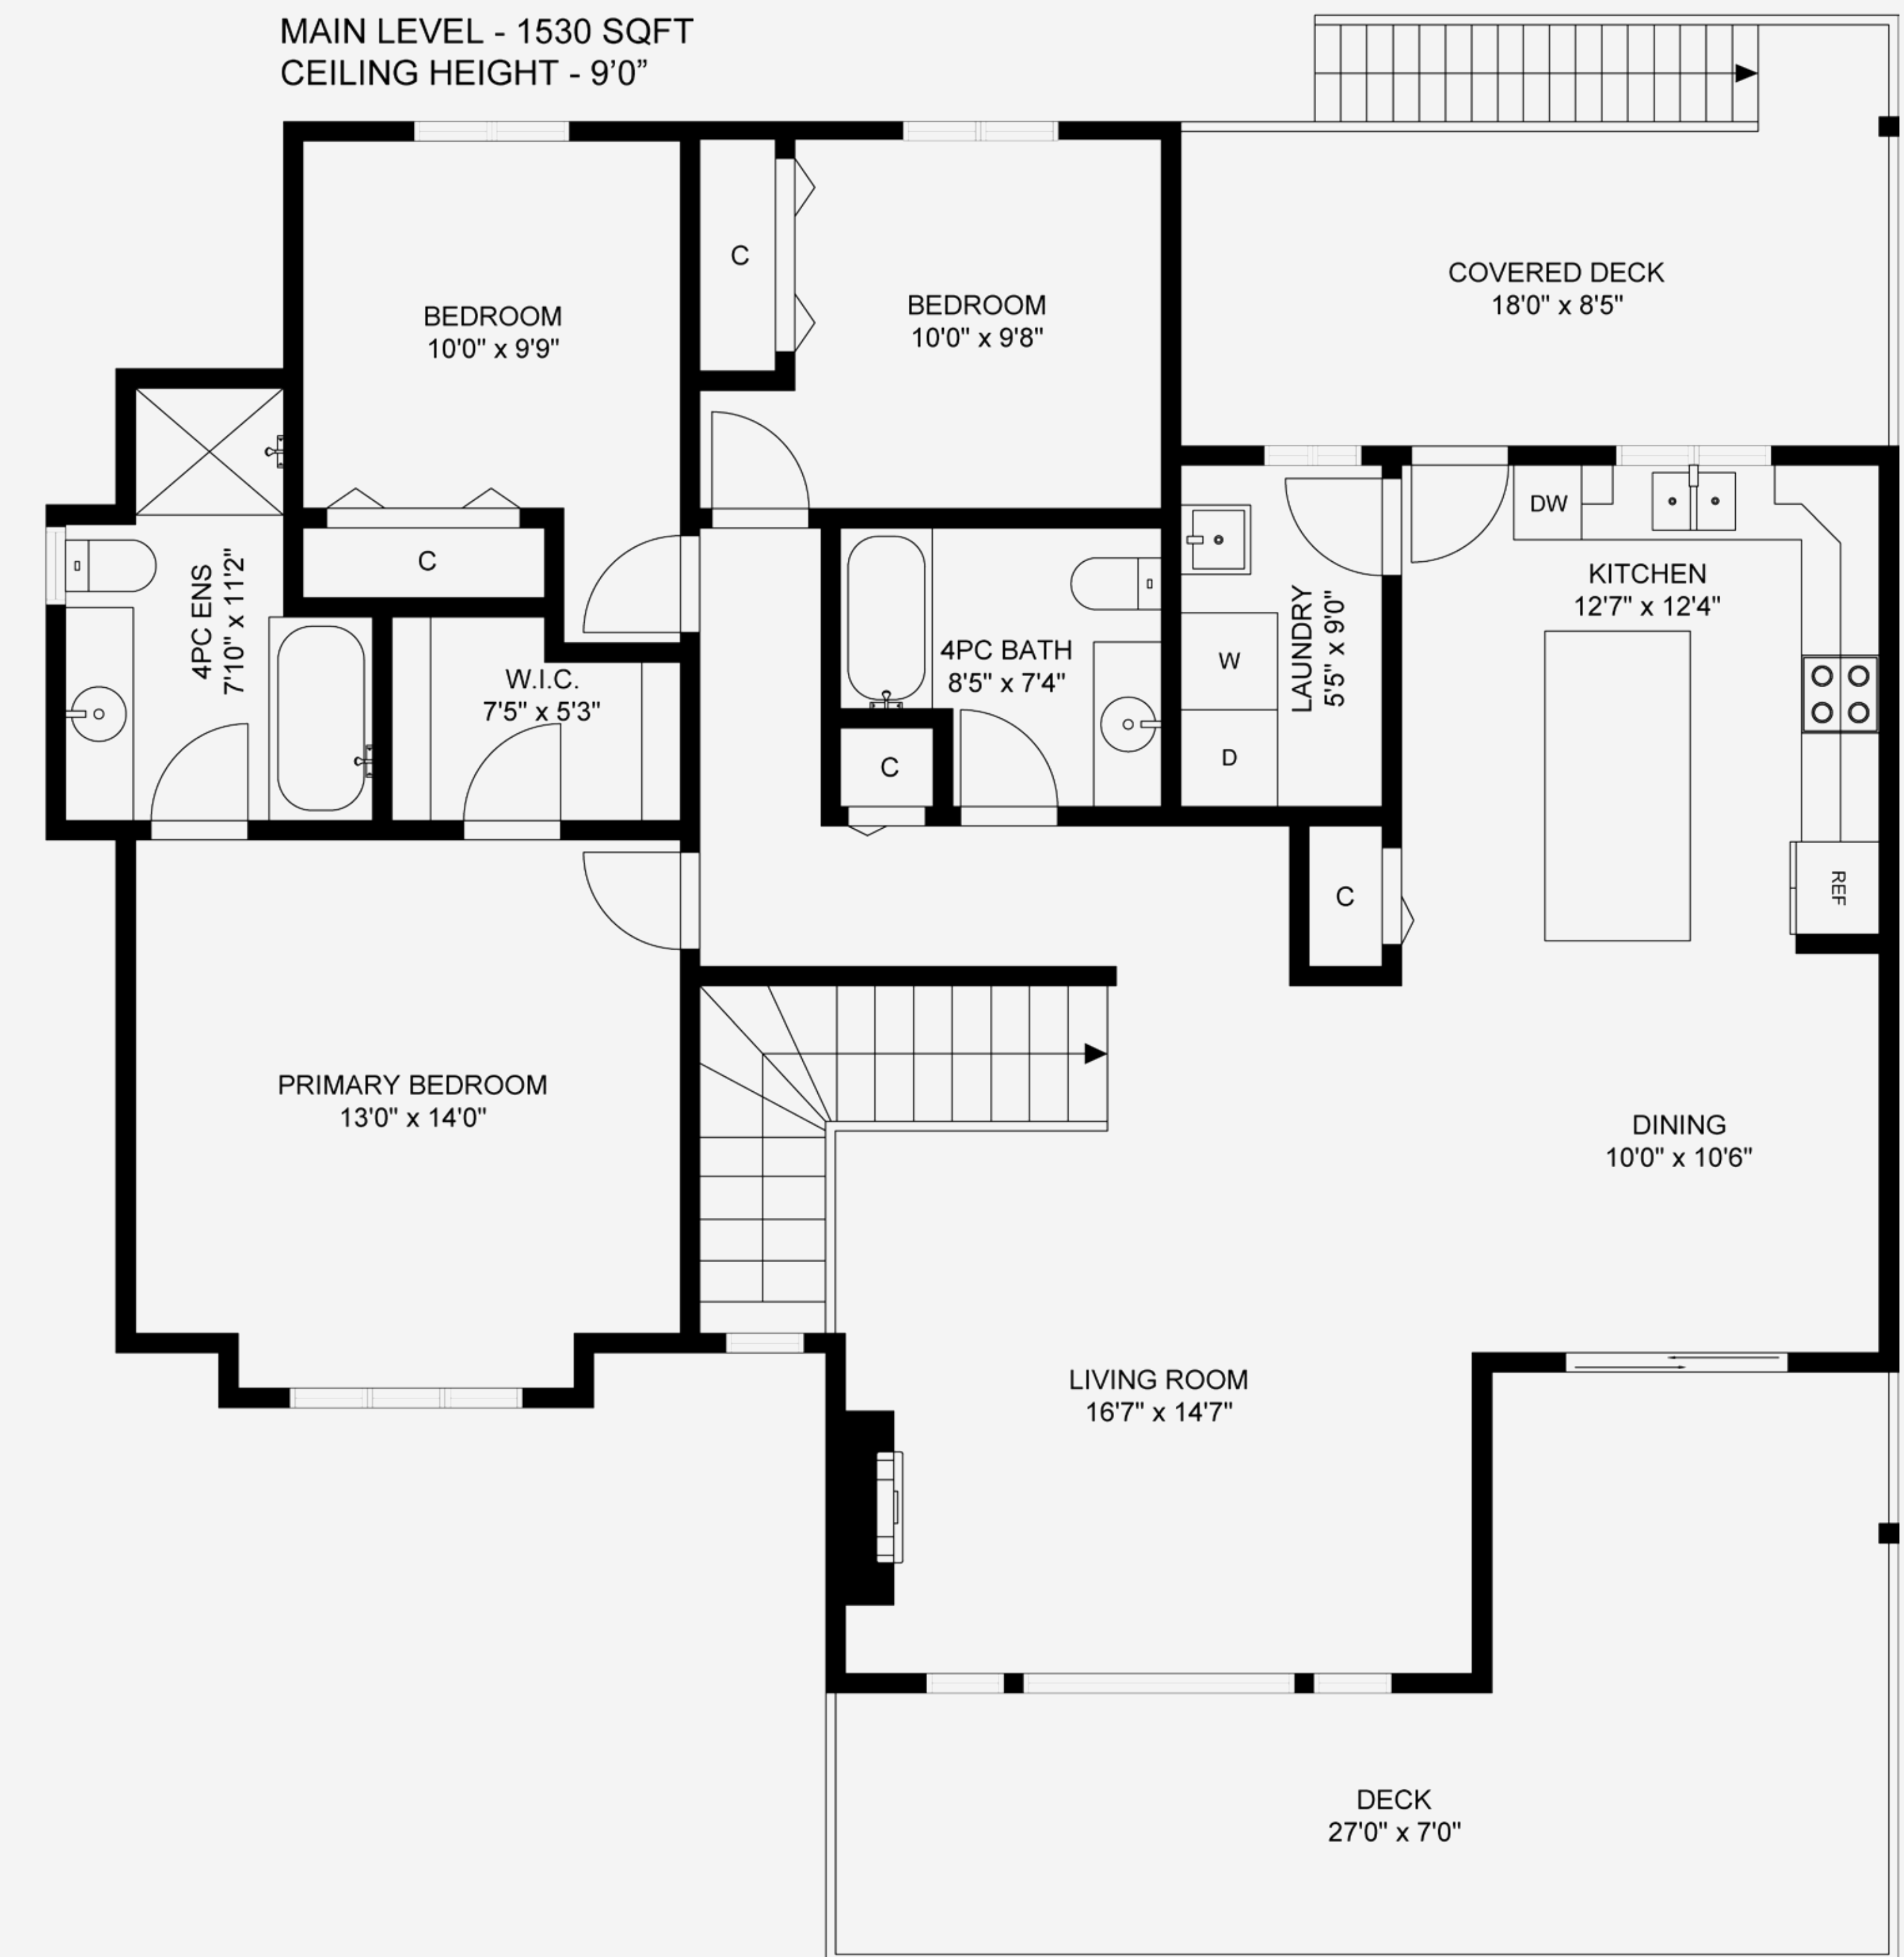

Ohs Marketing Team

@ ROYAL LEPAGE

PROPERTY MATRIX

2638 Sq Ft  
Total Finished

684 Sq Ft  
Garage & Shop

# 998 SANIKA CLOSE

Total Finished Area - 2638 Sq Ft

LOWER LEVEL - 1108 SQFT  
CEILING HEIGHT - 8'0"

MAIN LEVEL - 1530 SQFT  
CEILING HEIGHT - 9'0"

All measurements are approximate and should be verified by the Buyer if important.