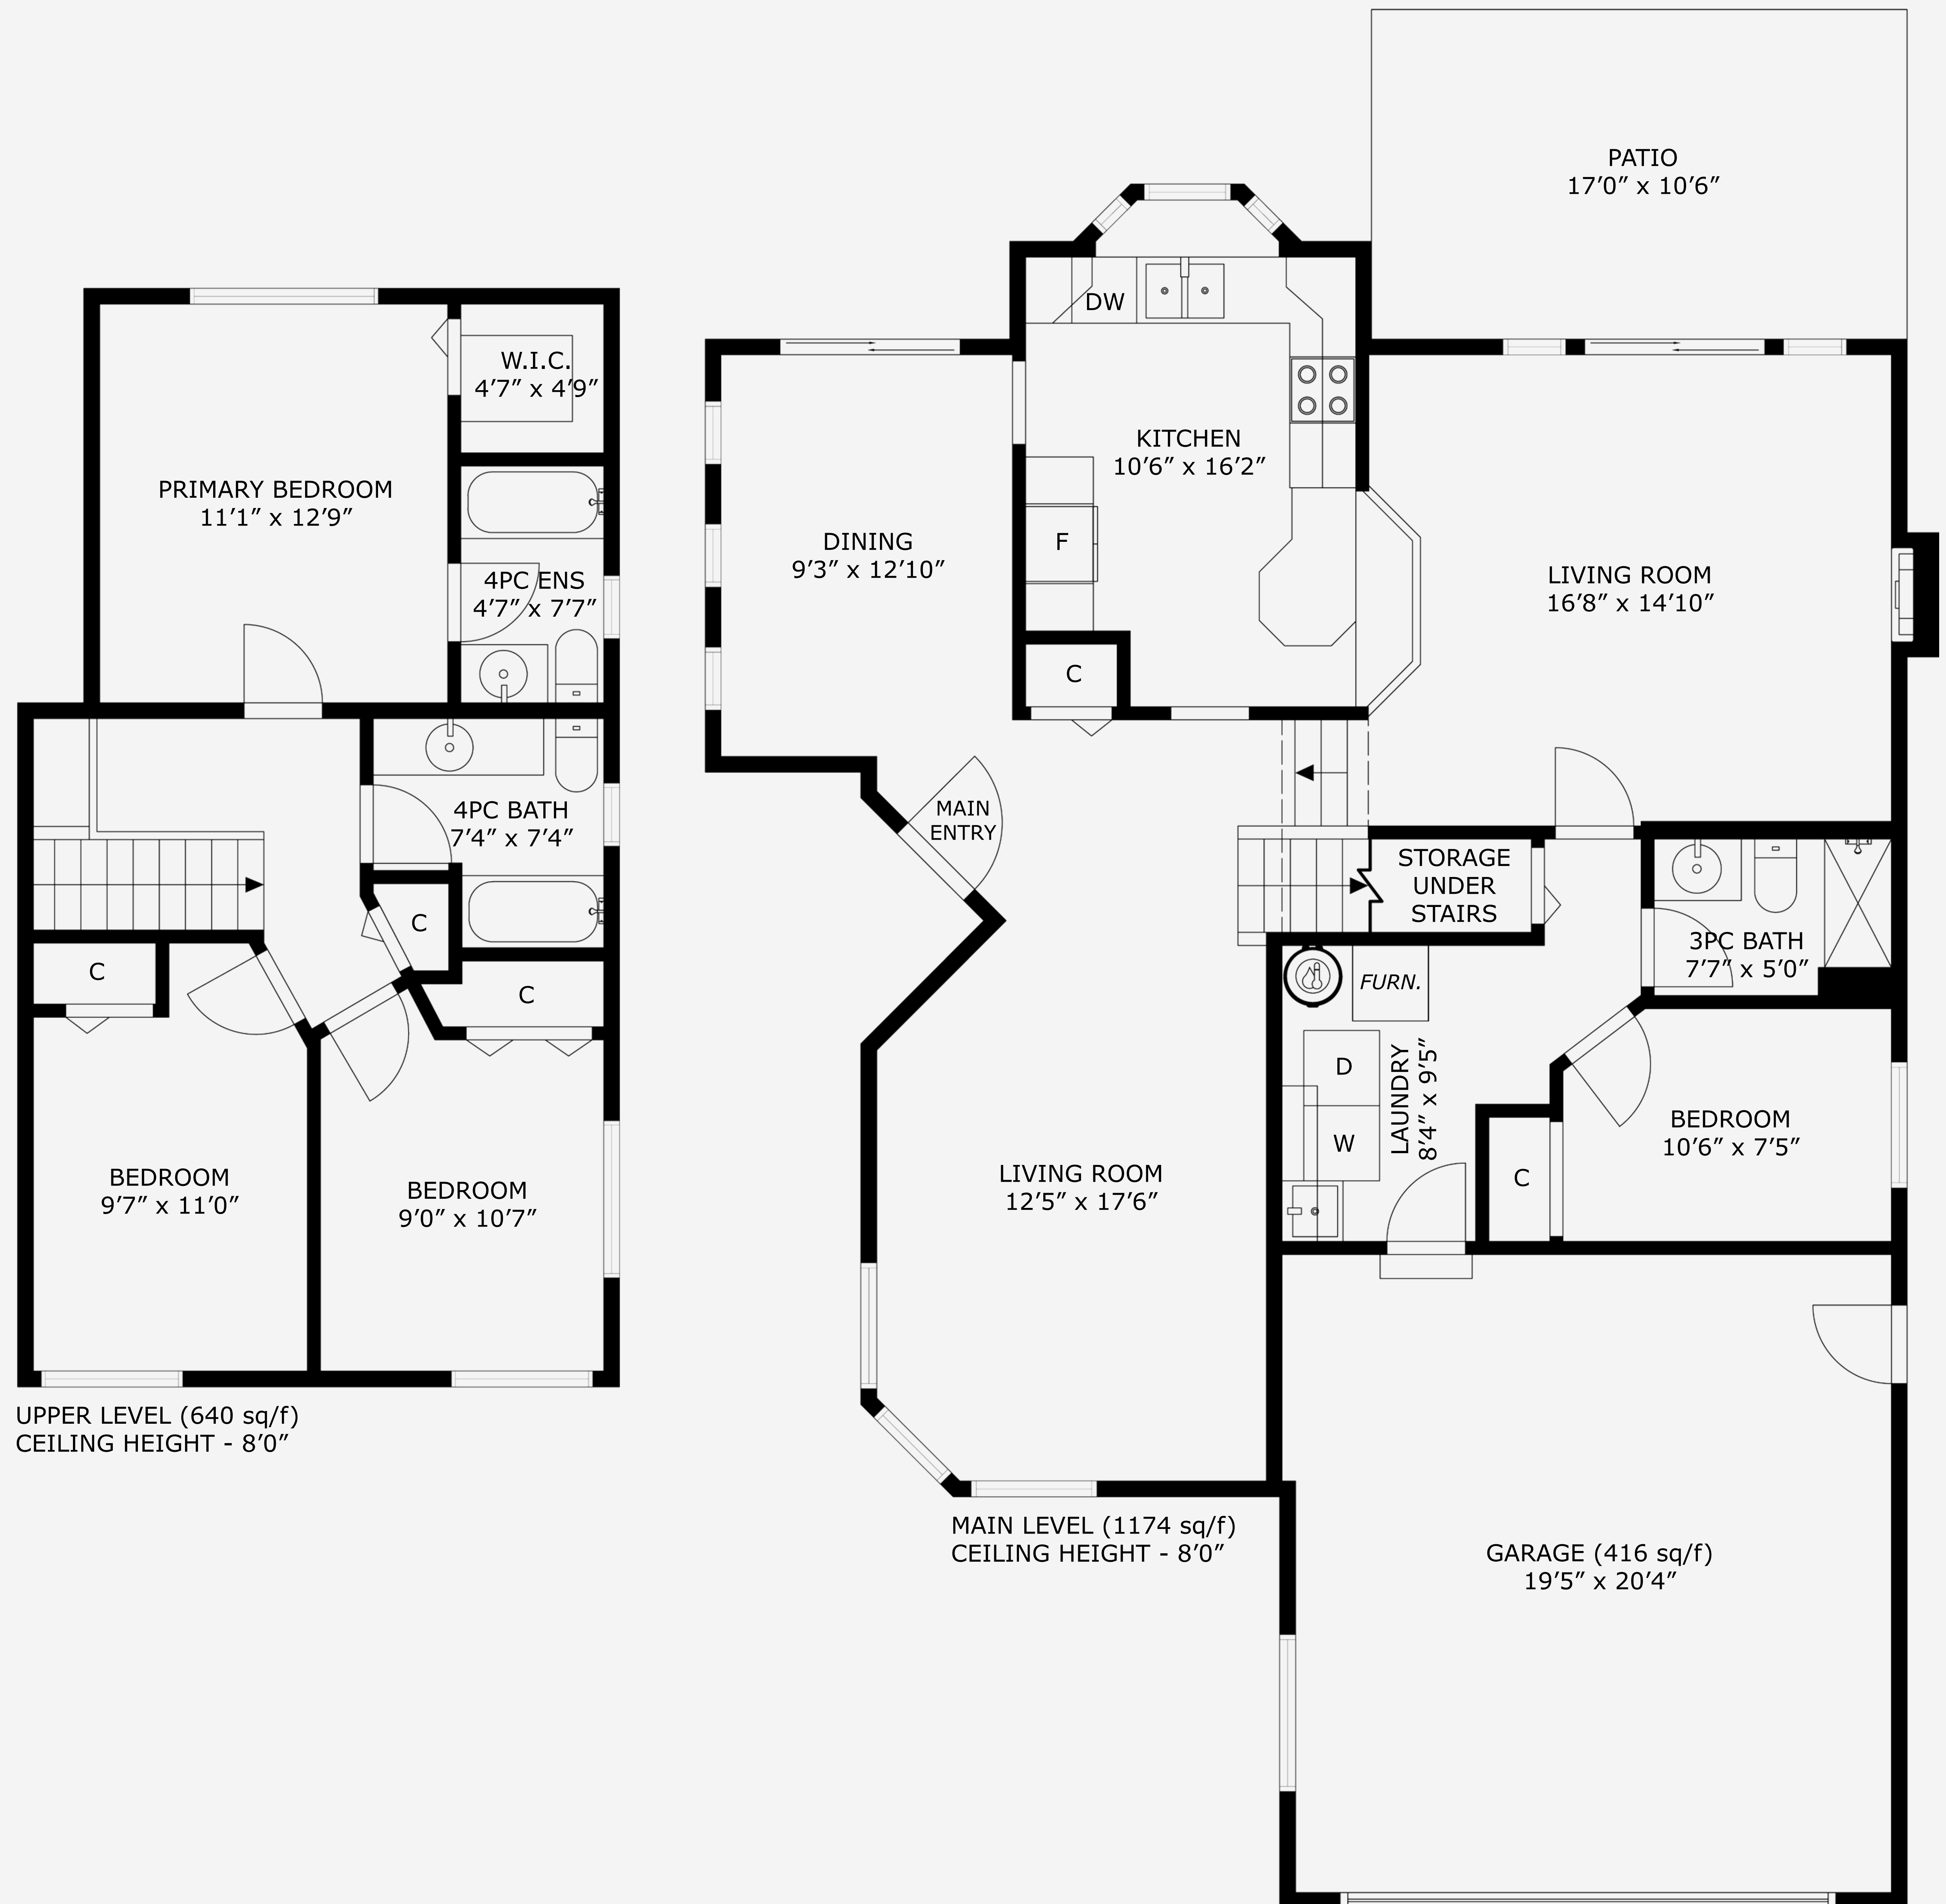

Ohs Marketing Team

@ ROYAL LEPAGE

PROPERTY MATRIX

1814 Sq Ft  
Total Finished

416 Sq Ft  
Garage

# 873 MULHOLLAND DRIVE

Total Finished Area - 1814 Sq Ft

All measurements are approximate and should be verified by the Buyer if important.