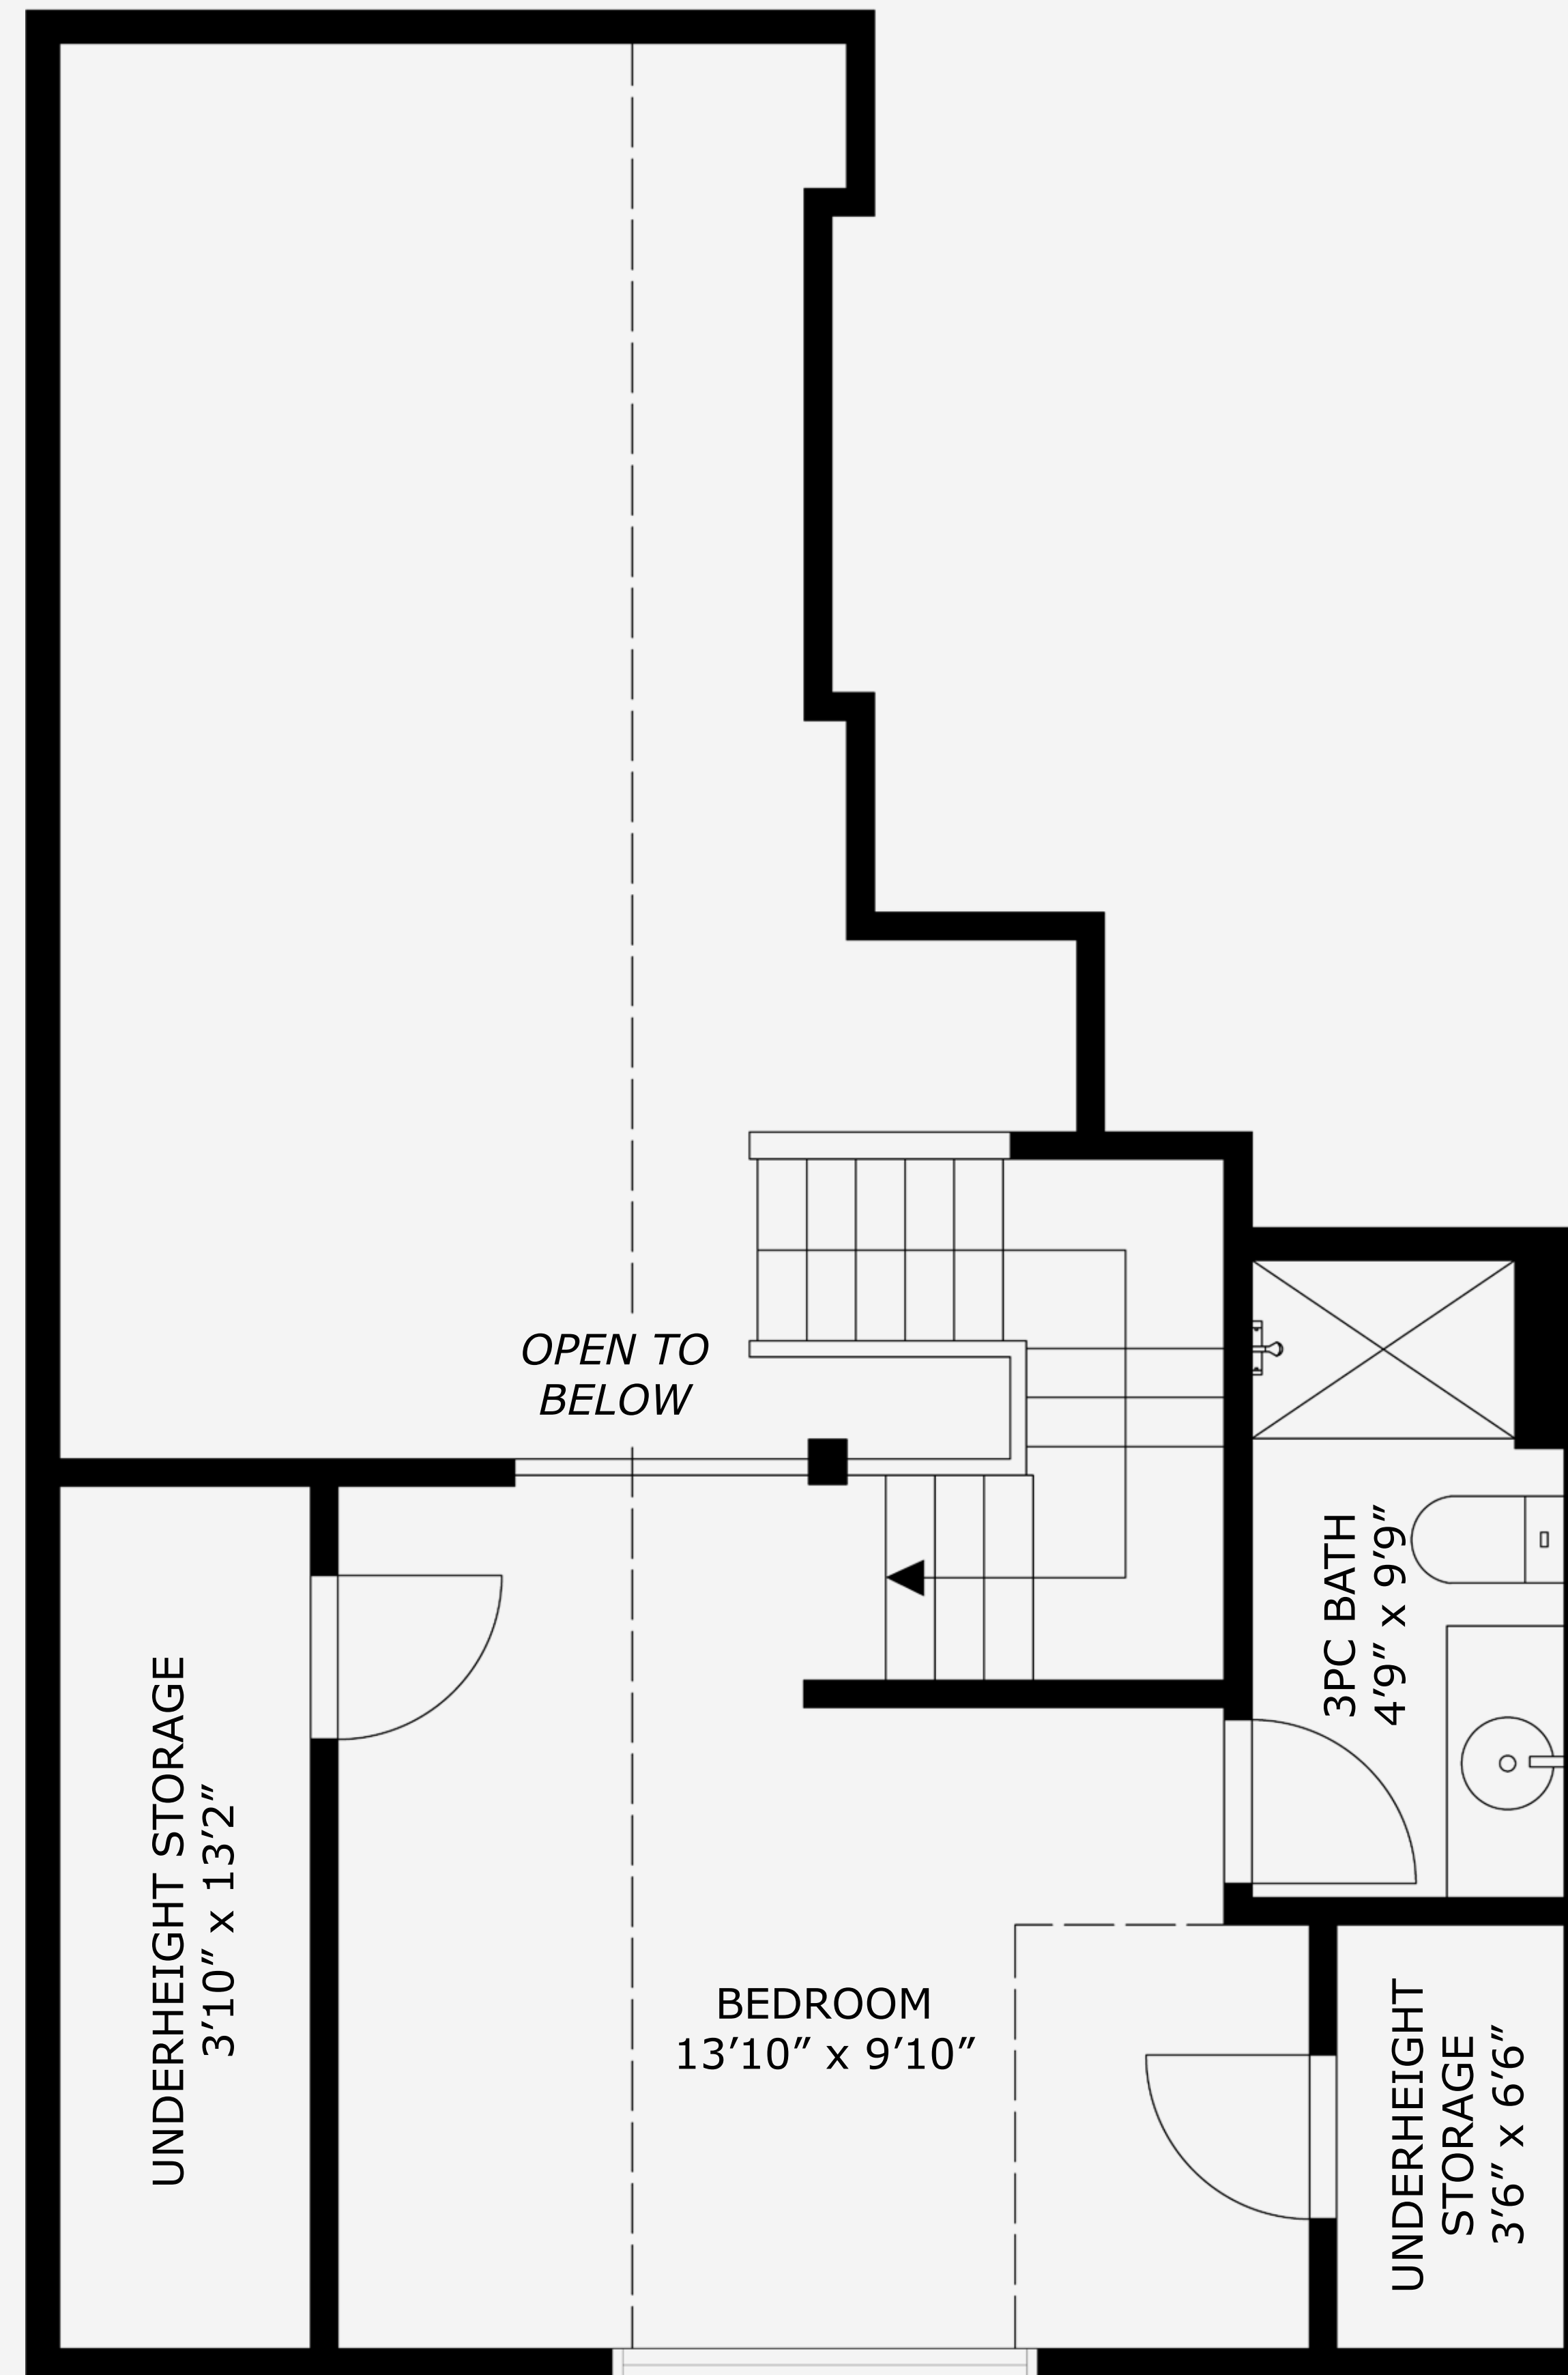

Ohs Marketing Team

@ ROYAL LEPAGE

PROPERTY MATRIX

1138 Sq Ft  
Total Finished

32 Sq Ft  
Shed

All measurements are approximate and should be verified by the Buyer if important.

# #141-1080 RESORT DRIVE

Total Finished Area - 1138 Sq Ft

UPPER LEVEL (274 sq/f)  
CEILING HEIGHT - 8'0"

MAIN LEVEL (864 sq/f)  
CEILING HEIGHT - 8'0"