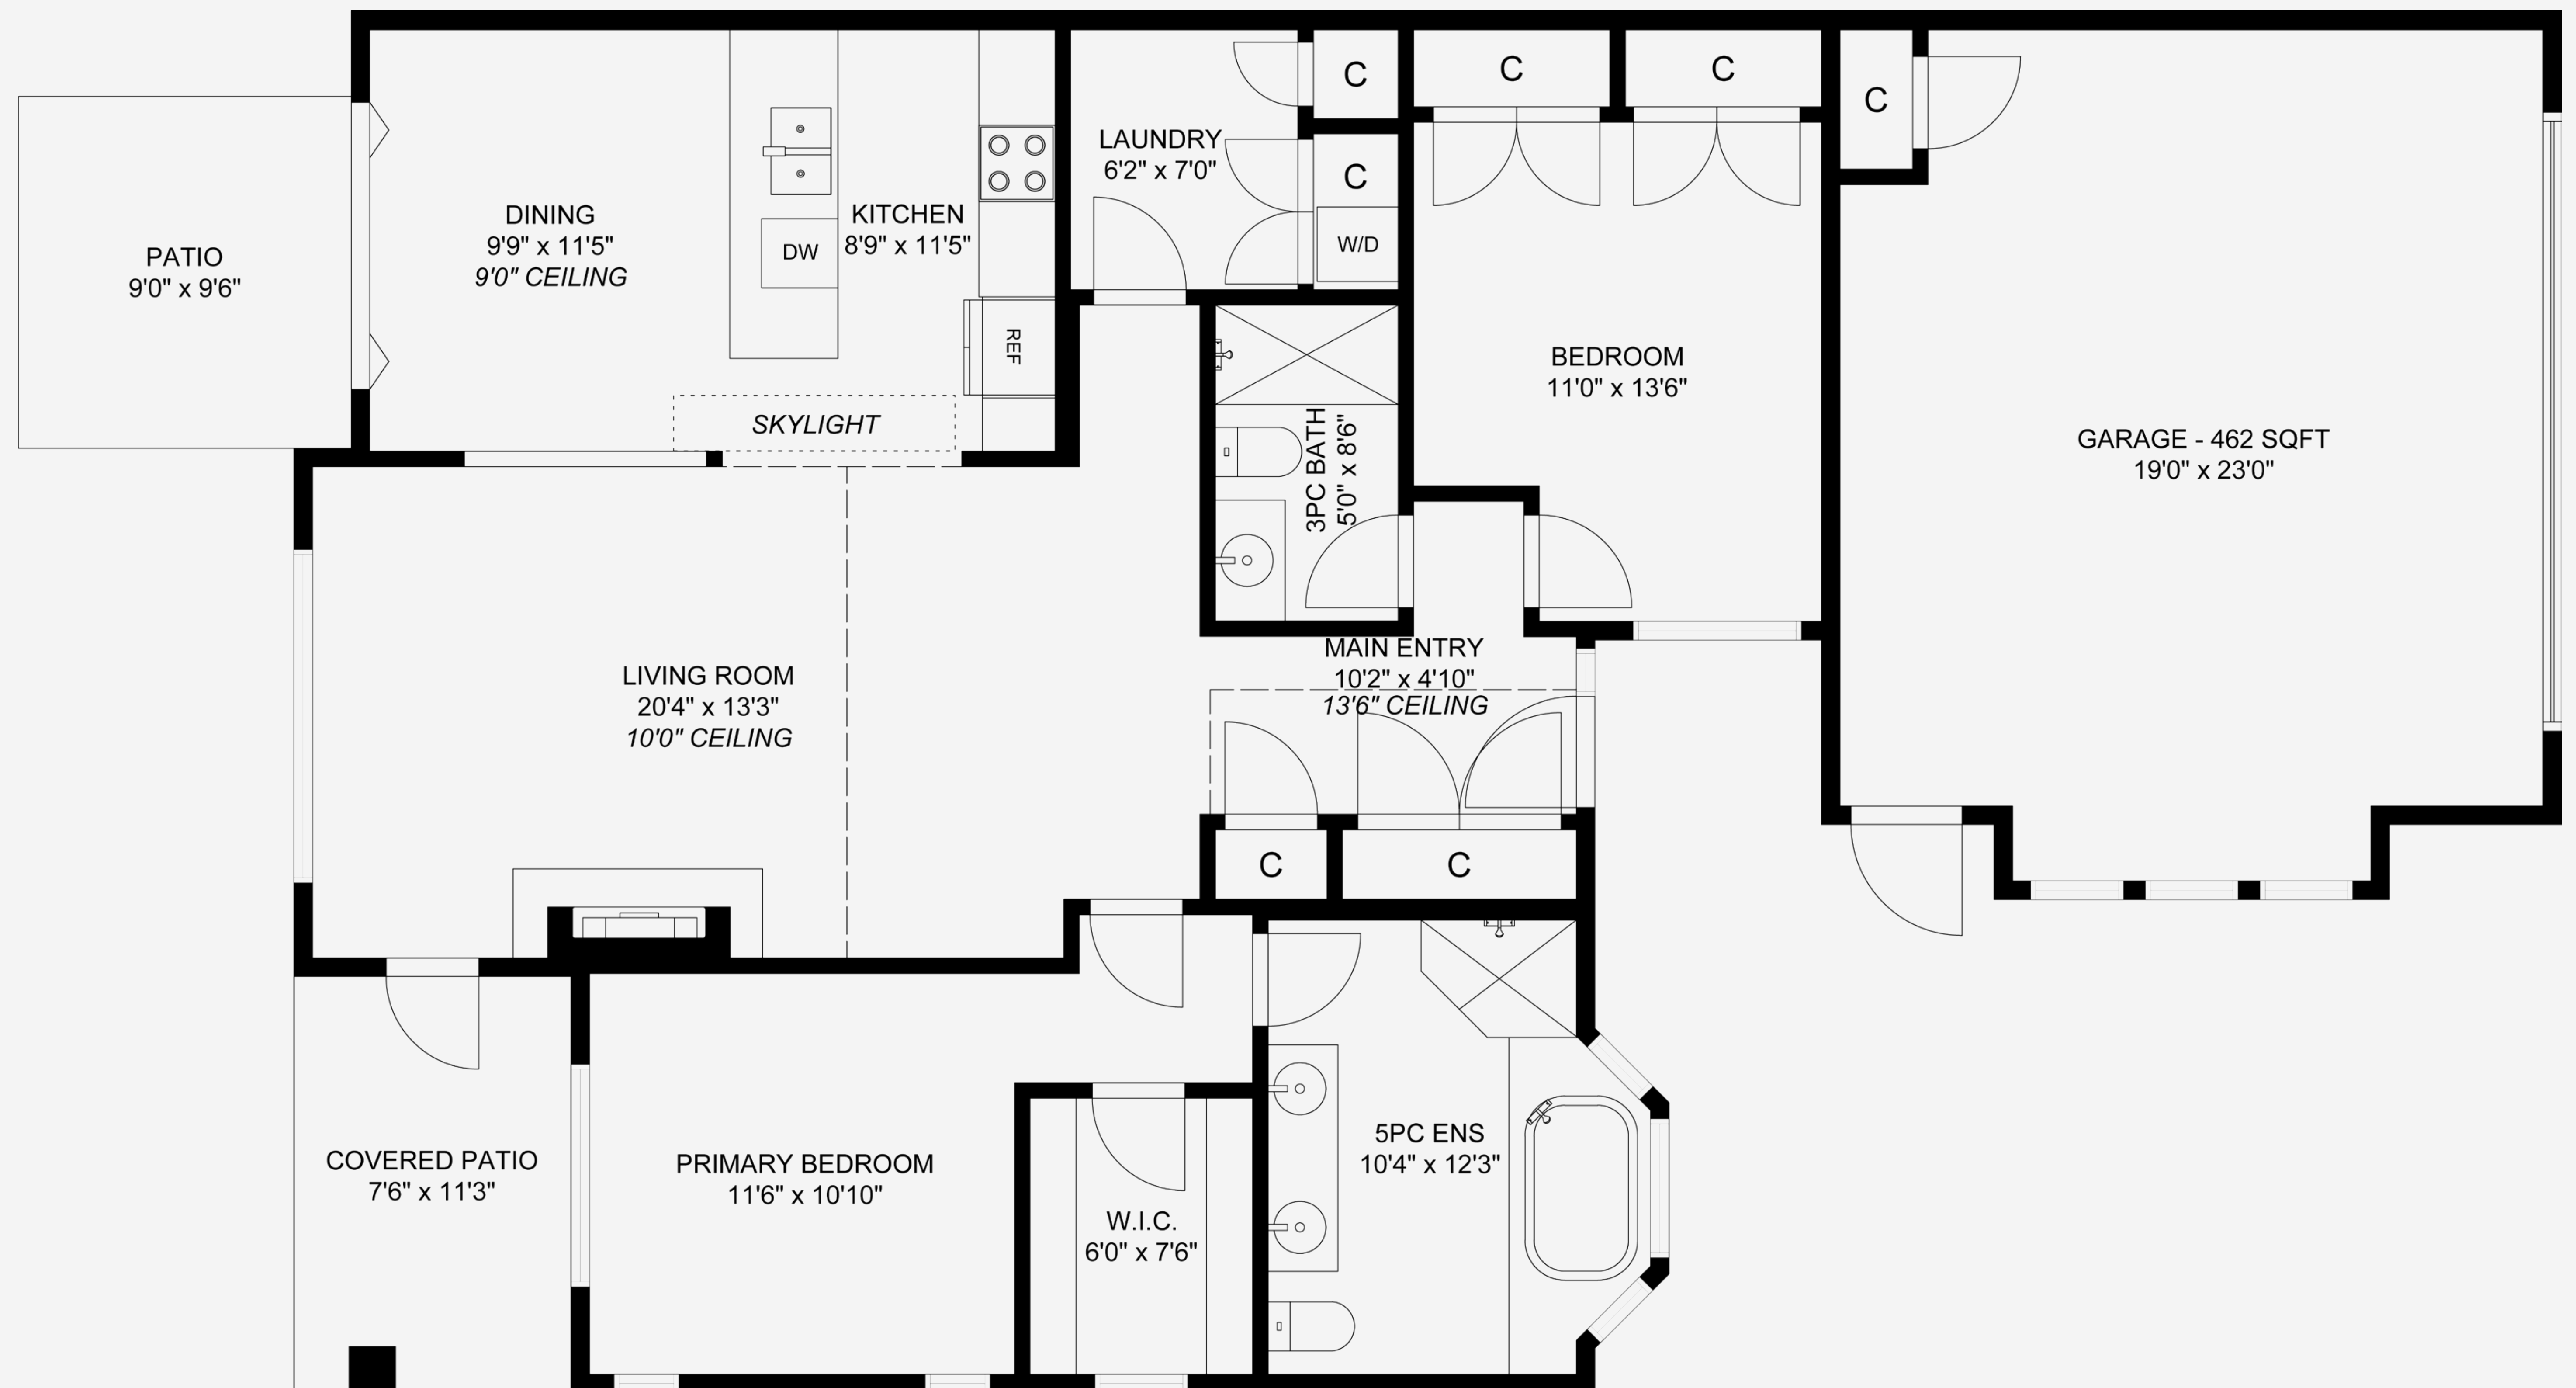

Ohs Marketing Team

@ ROYAL LEPAGE

PROPERTY MATRIX

1308 Sq Ft
Strata Area

462 Sq Ft
Garage

8'0"
Ceiling Height

#14-500 CORFIELD STREET S

Strata Area - 1308 Sq Ft

All measurements are approximate and should be verified by the Buyer if important.