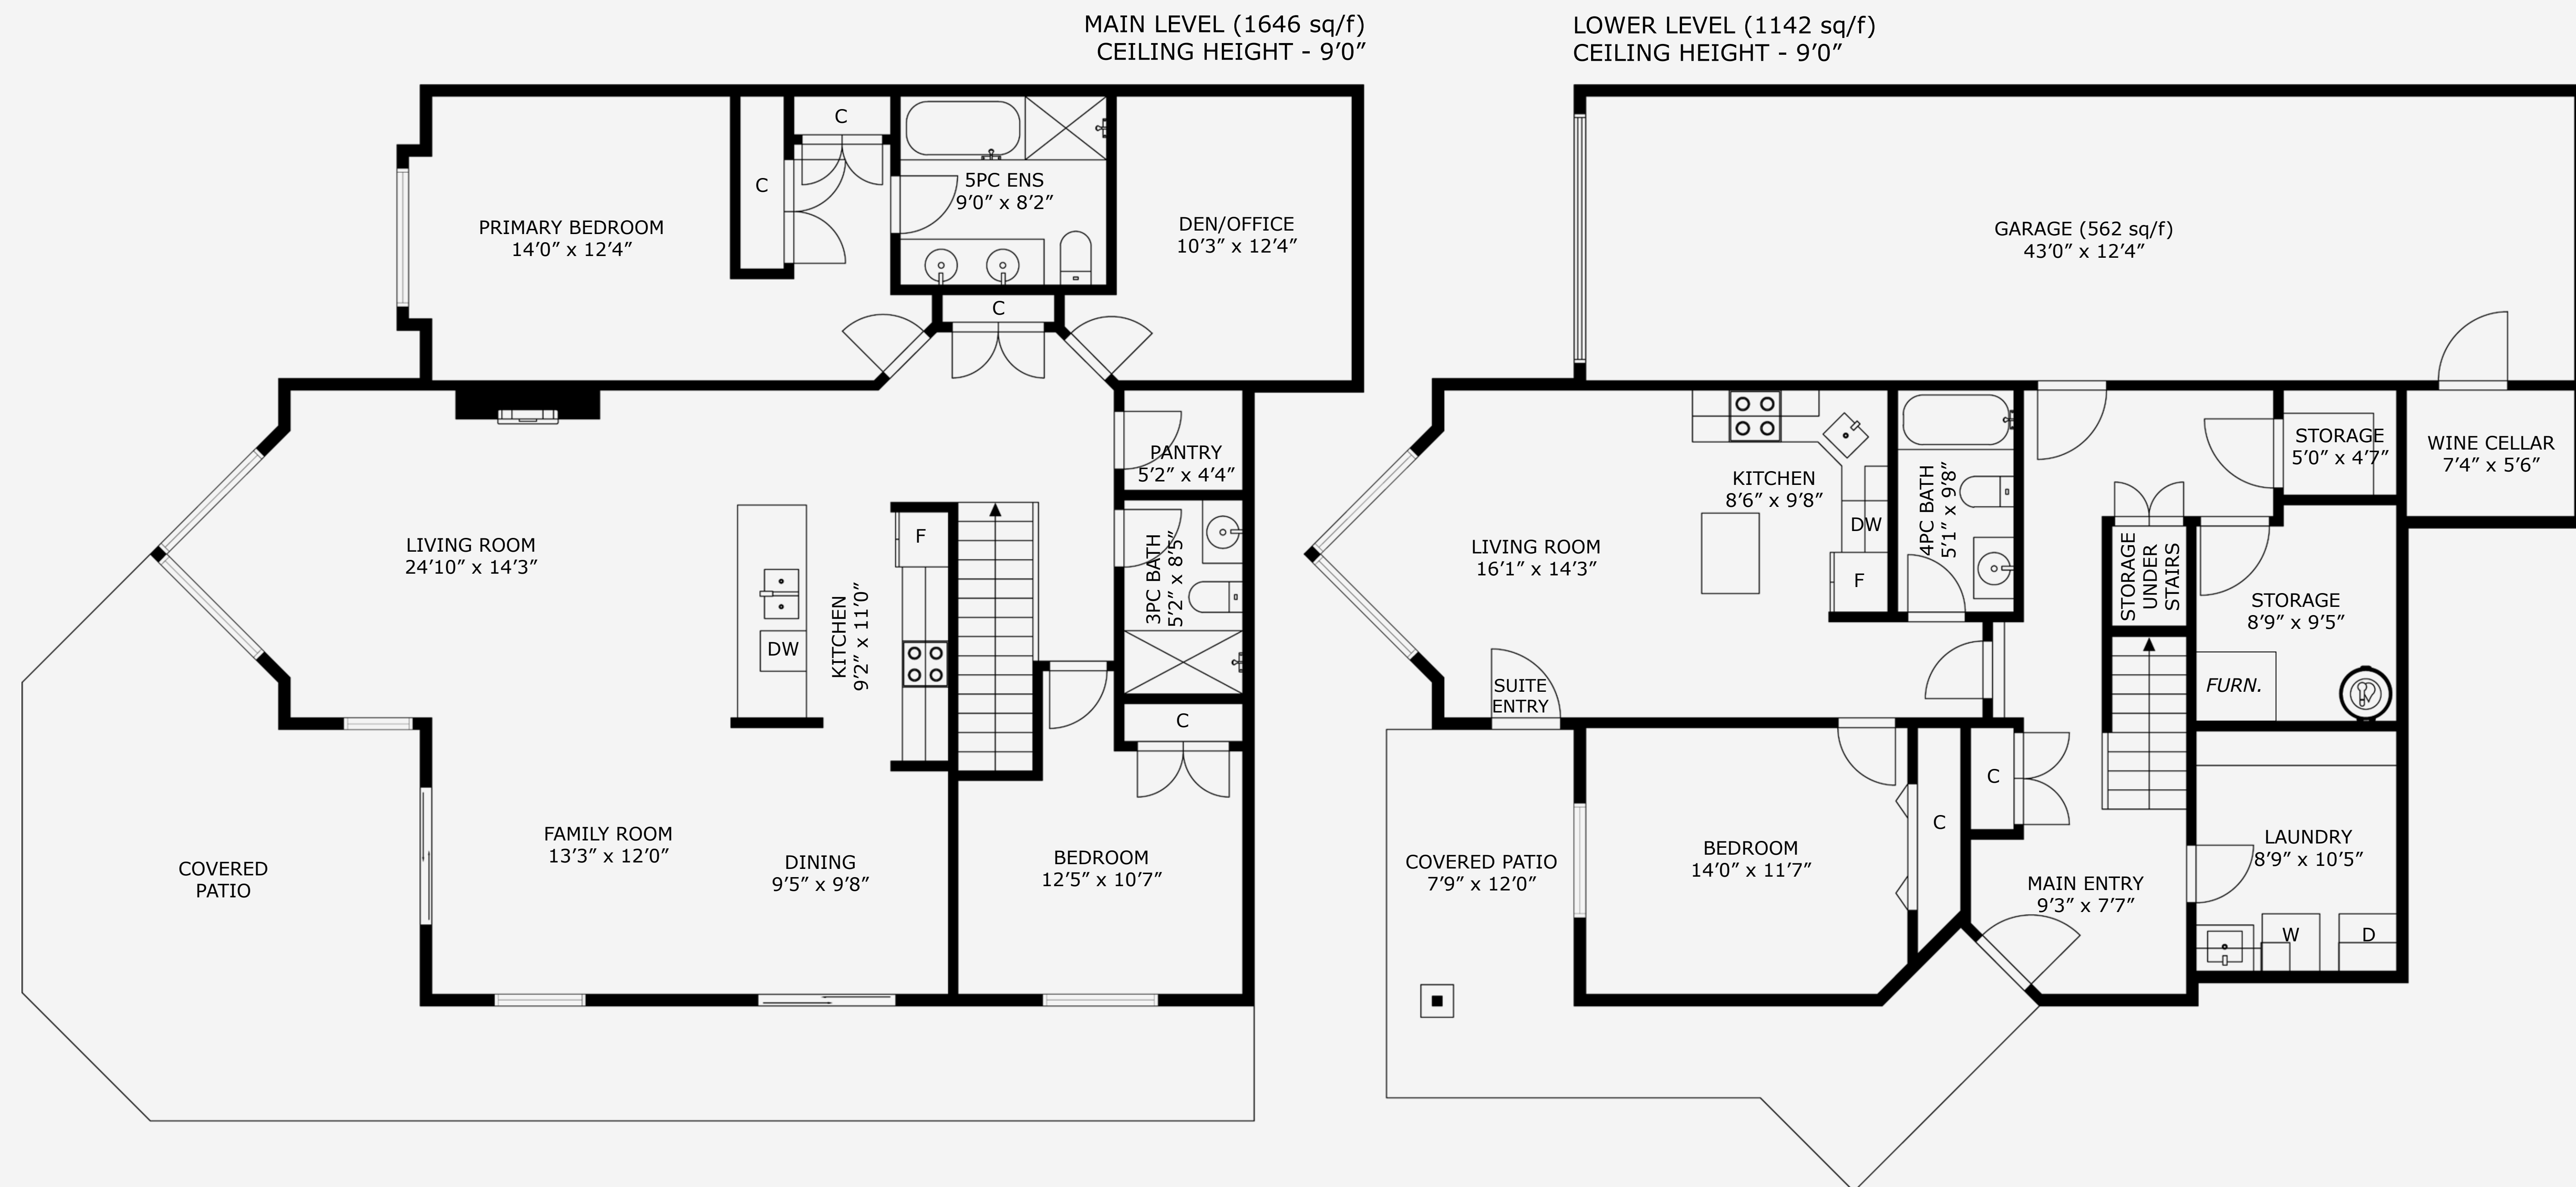

Ohs Marketing Team

@ ROYAL LEPAGE

PROPERTY MATRIX

2788 Sq Ft
Total Finished

562 Sq Ft
Garage

#1102-333 GARRETT ROAD

Total Finished Area - 2788 Sq Ft

All measurements are approximate and should be verified by the Buyer if important.