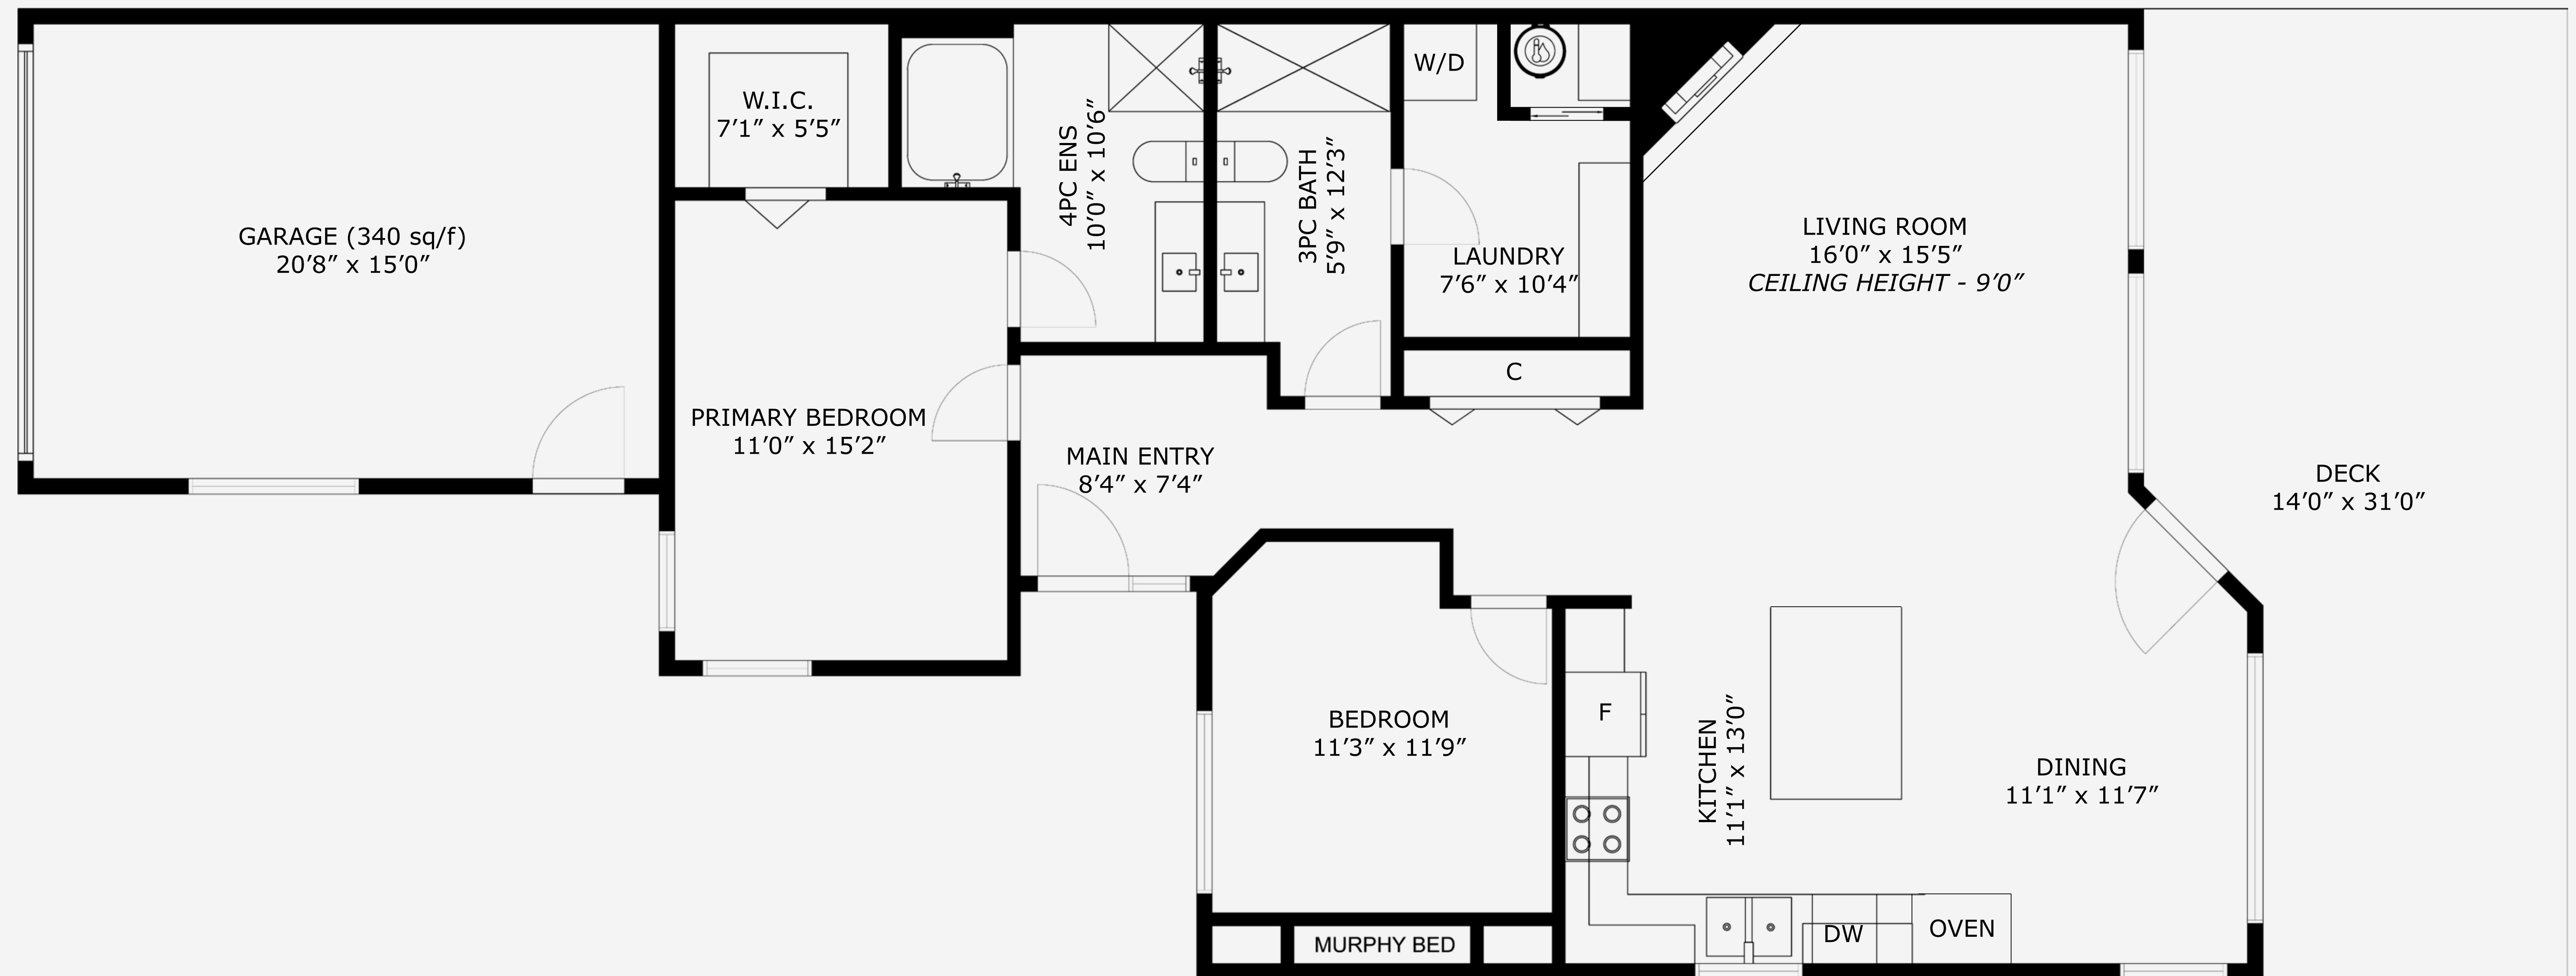

Ohs Marketing Team

@ ROYAL LEPAGE

PROPERTY MATRIX

1409 Sq Ft
Strata Area

340 Sq Ft
Garage

8'0"
Ceiling Height

#55-529 JOHNSTONE ROAD

Strata Area - 1409 Sq Ft

All measurements are approximate and should be verified by the Buyer if important.