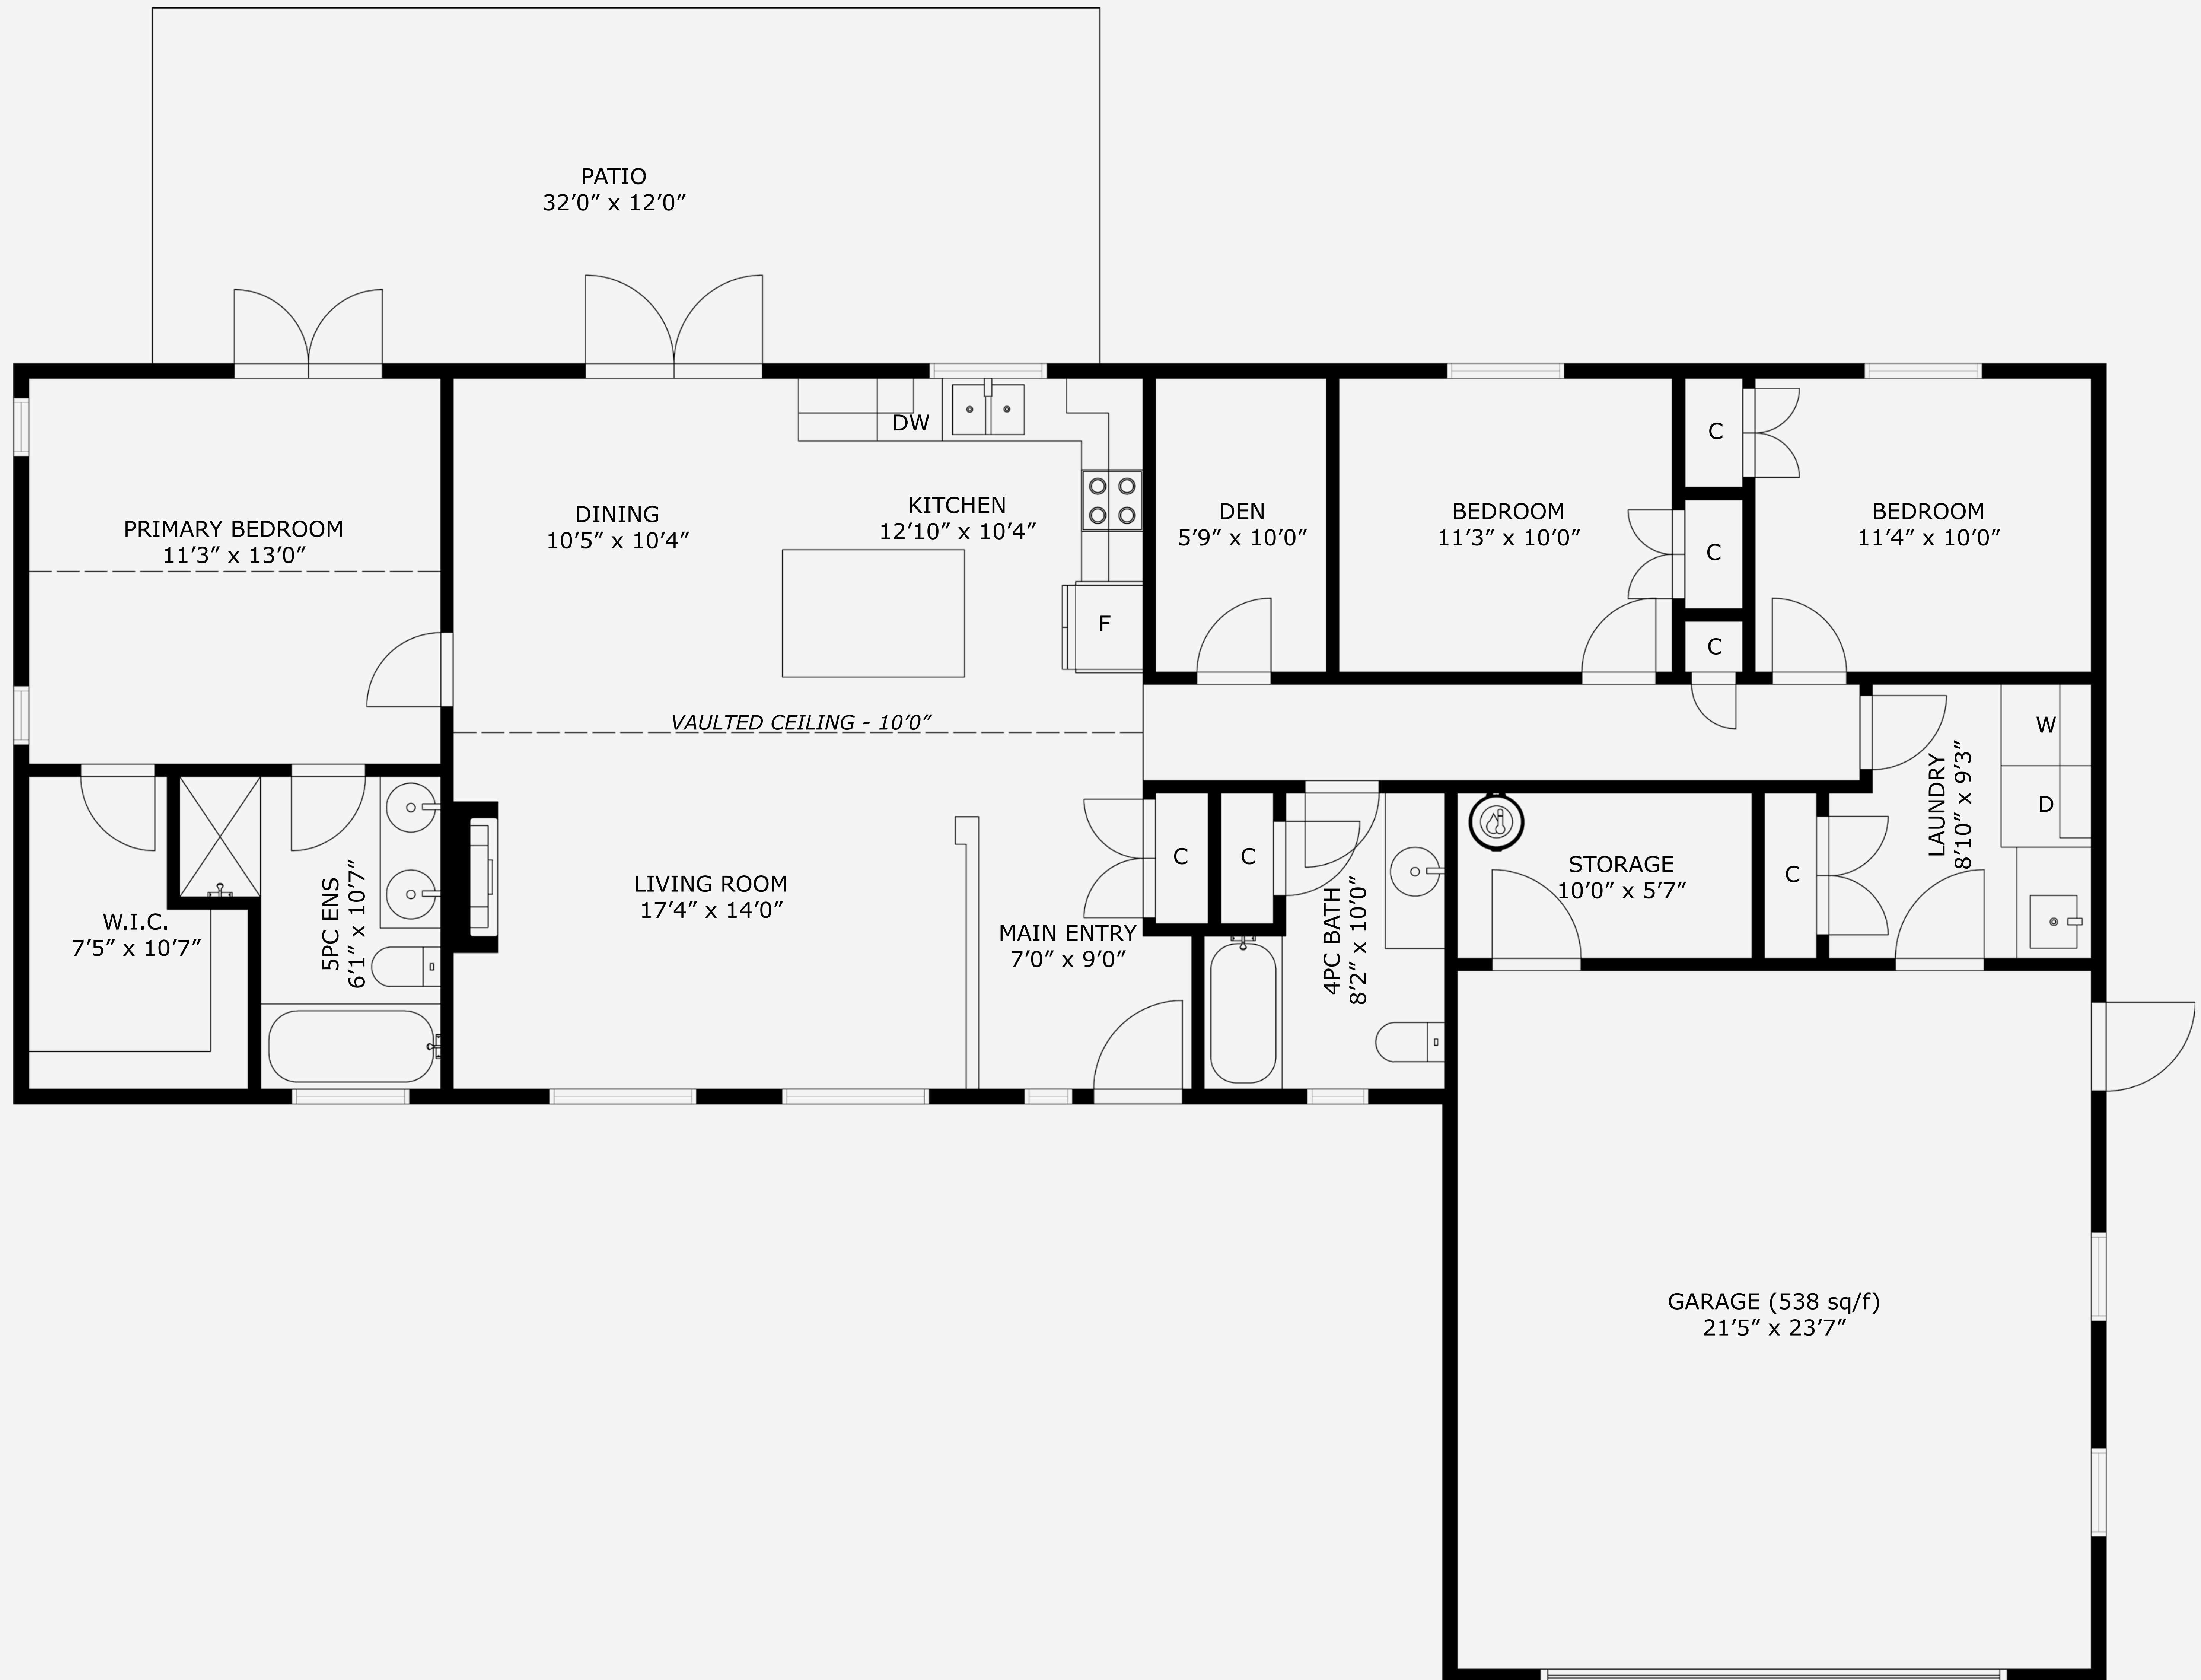

Ohs Marketing Team

@ ROYALLePAGE

PROPERTY MATRIX

1680 Sq Ft
Total Finished

538 Sq Ft
Garage

1905 TIMBERLAKE PLACE

Total Finished Area - 1680 Sq Ft

All measurements are approximate and should be verified by the Buyer if important.