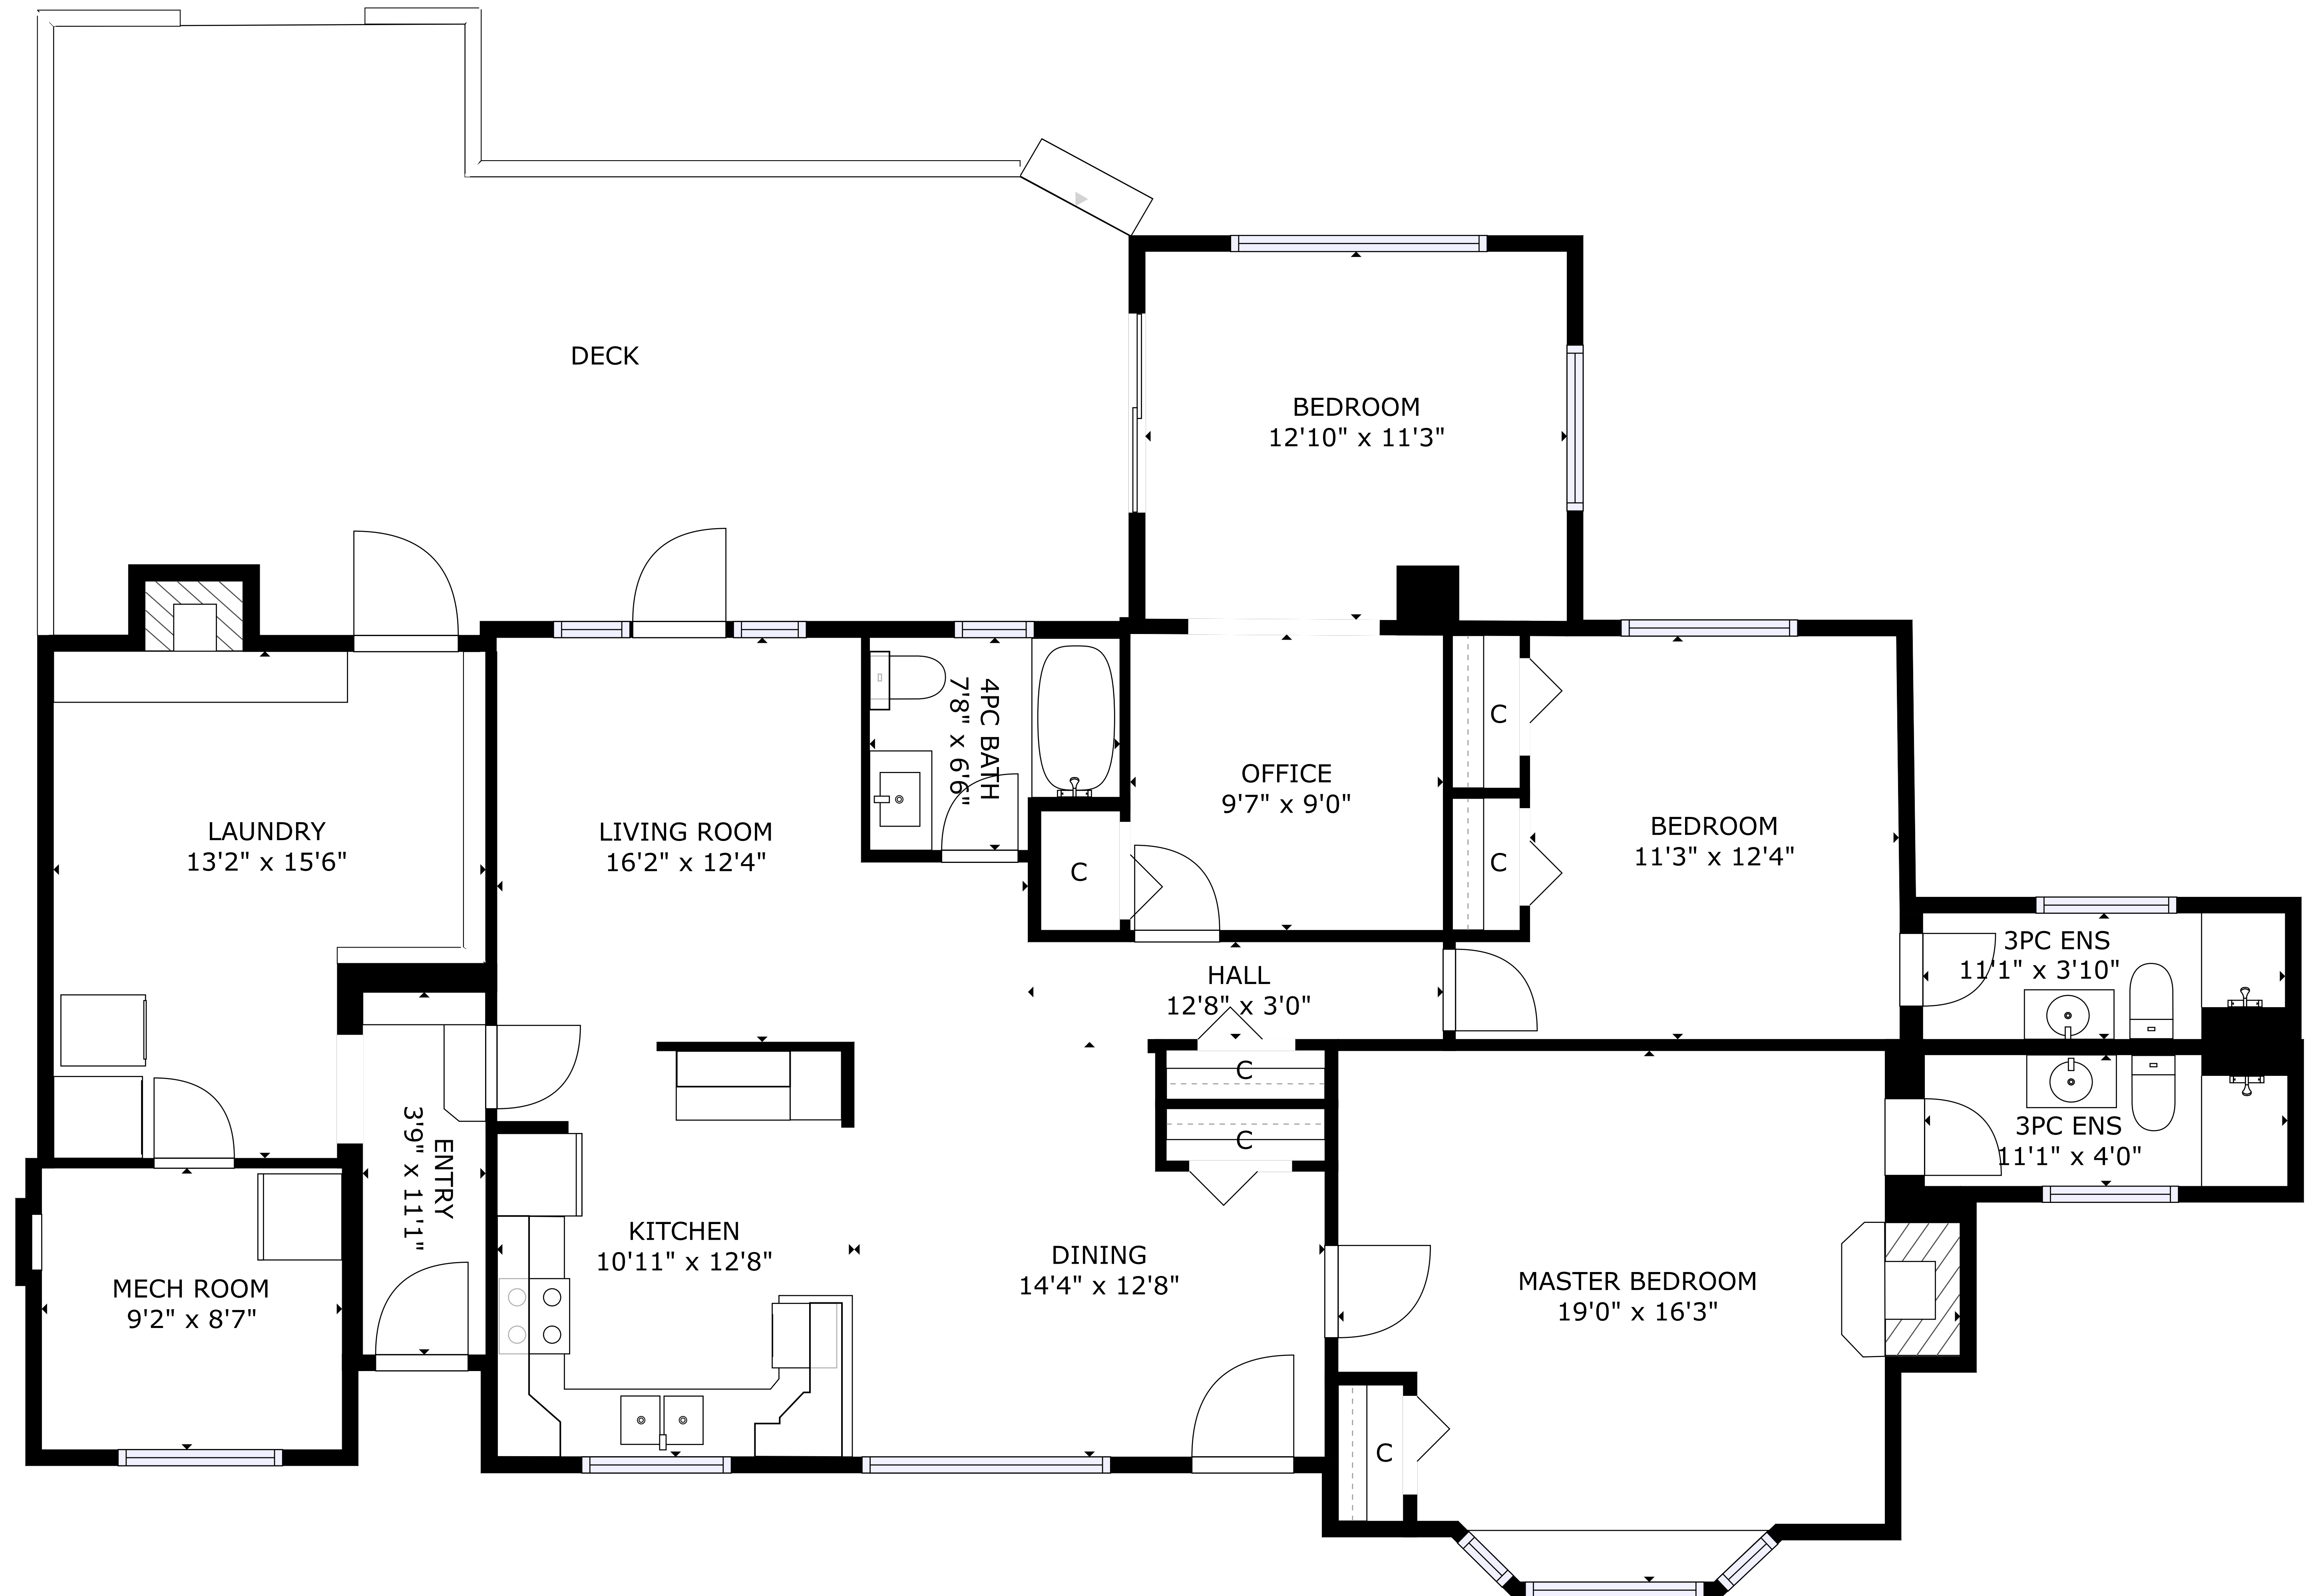

Ohs Marketing Team

@ ROYALLEPAGE

900 QUALICUM RD

Total Finished Area - 1810 Sq Ft

PROPERTY MATRIX

1810 Sq Ft
Total Finished

1810 Sq Ft
Main Level

All measurements are approximate and should be verified by the Buyer if important.