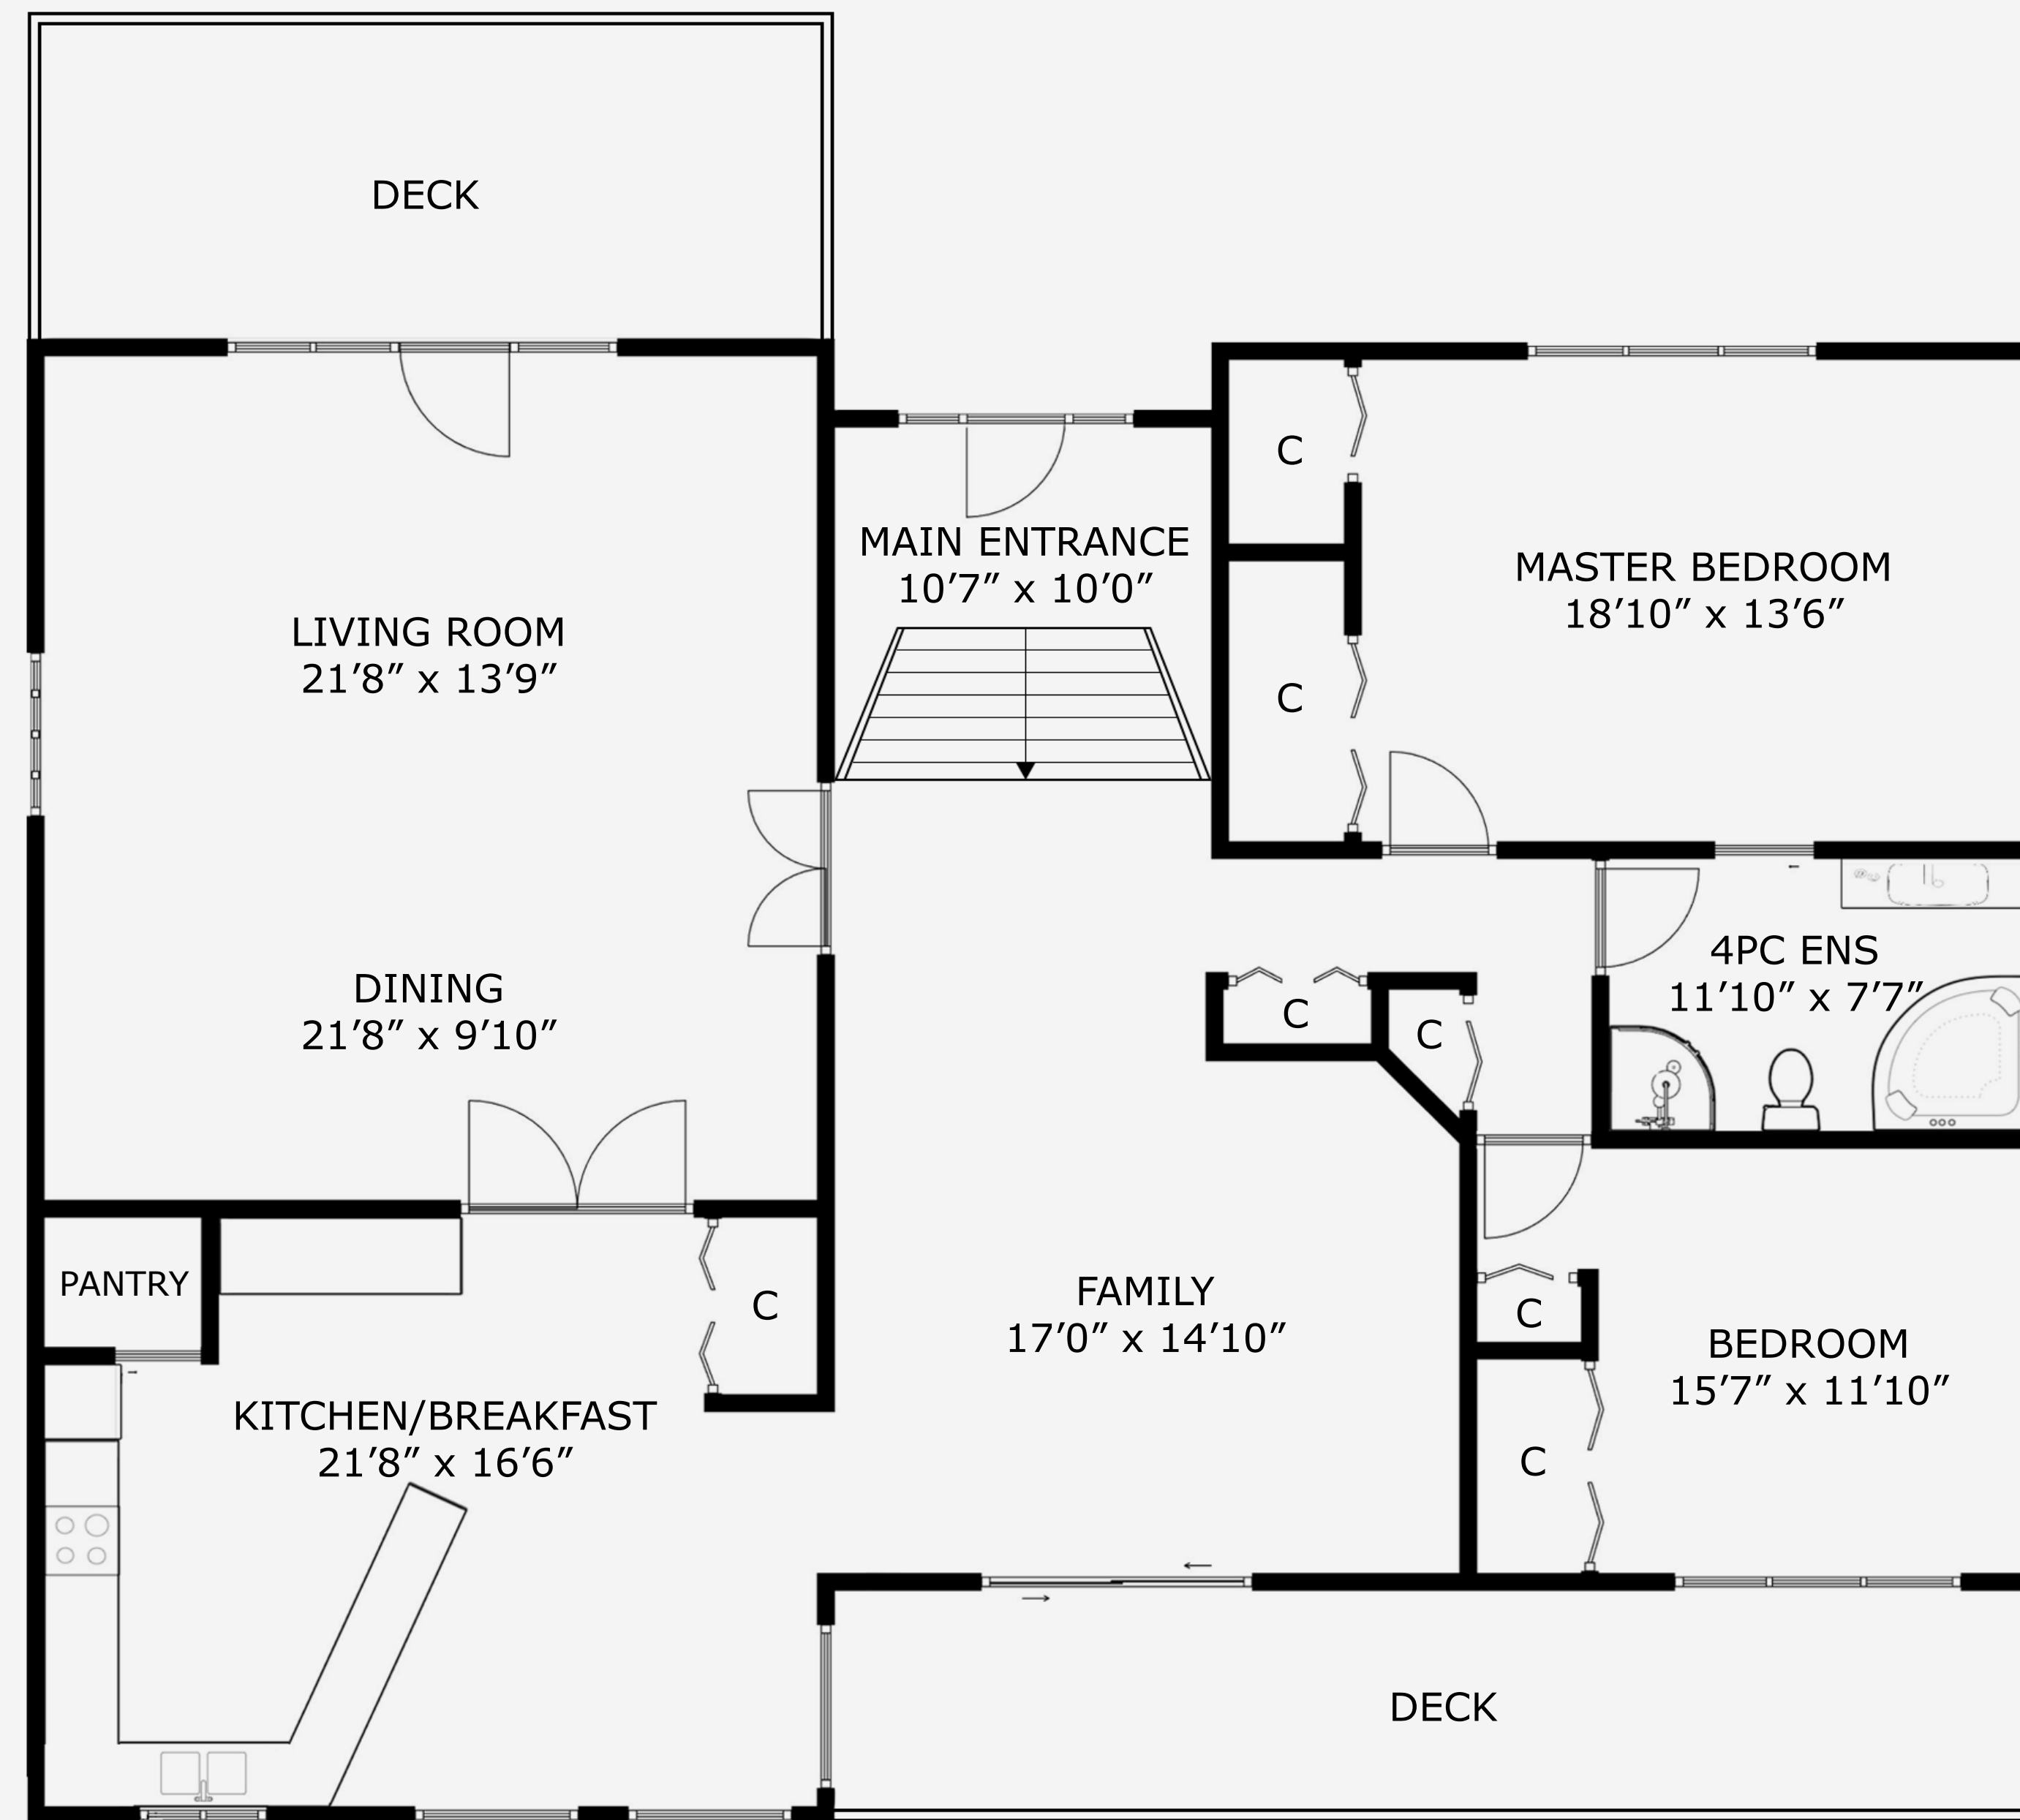

Ohs Marketing Team

@ ROYAL LEPAGE

PROPERTY MATRIX

3216 Sq Ft
Total Finished

1240 Sq Ft
Total Unfinished

3682 DOLPHIN DRIVE
Total Finished Area - 3216 Sq Ft

MAIN LEVEL (2160 sq/f)
CEILING HEIGHT - 7'11"

LOWER LEVEL (1056 sq/f)
CEILING HEIGHT - 7'8"

FLAVR
SHOP

All measurements are approximate and should be verified by the Buyer if important.