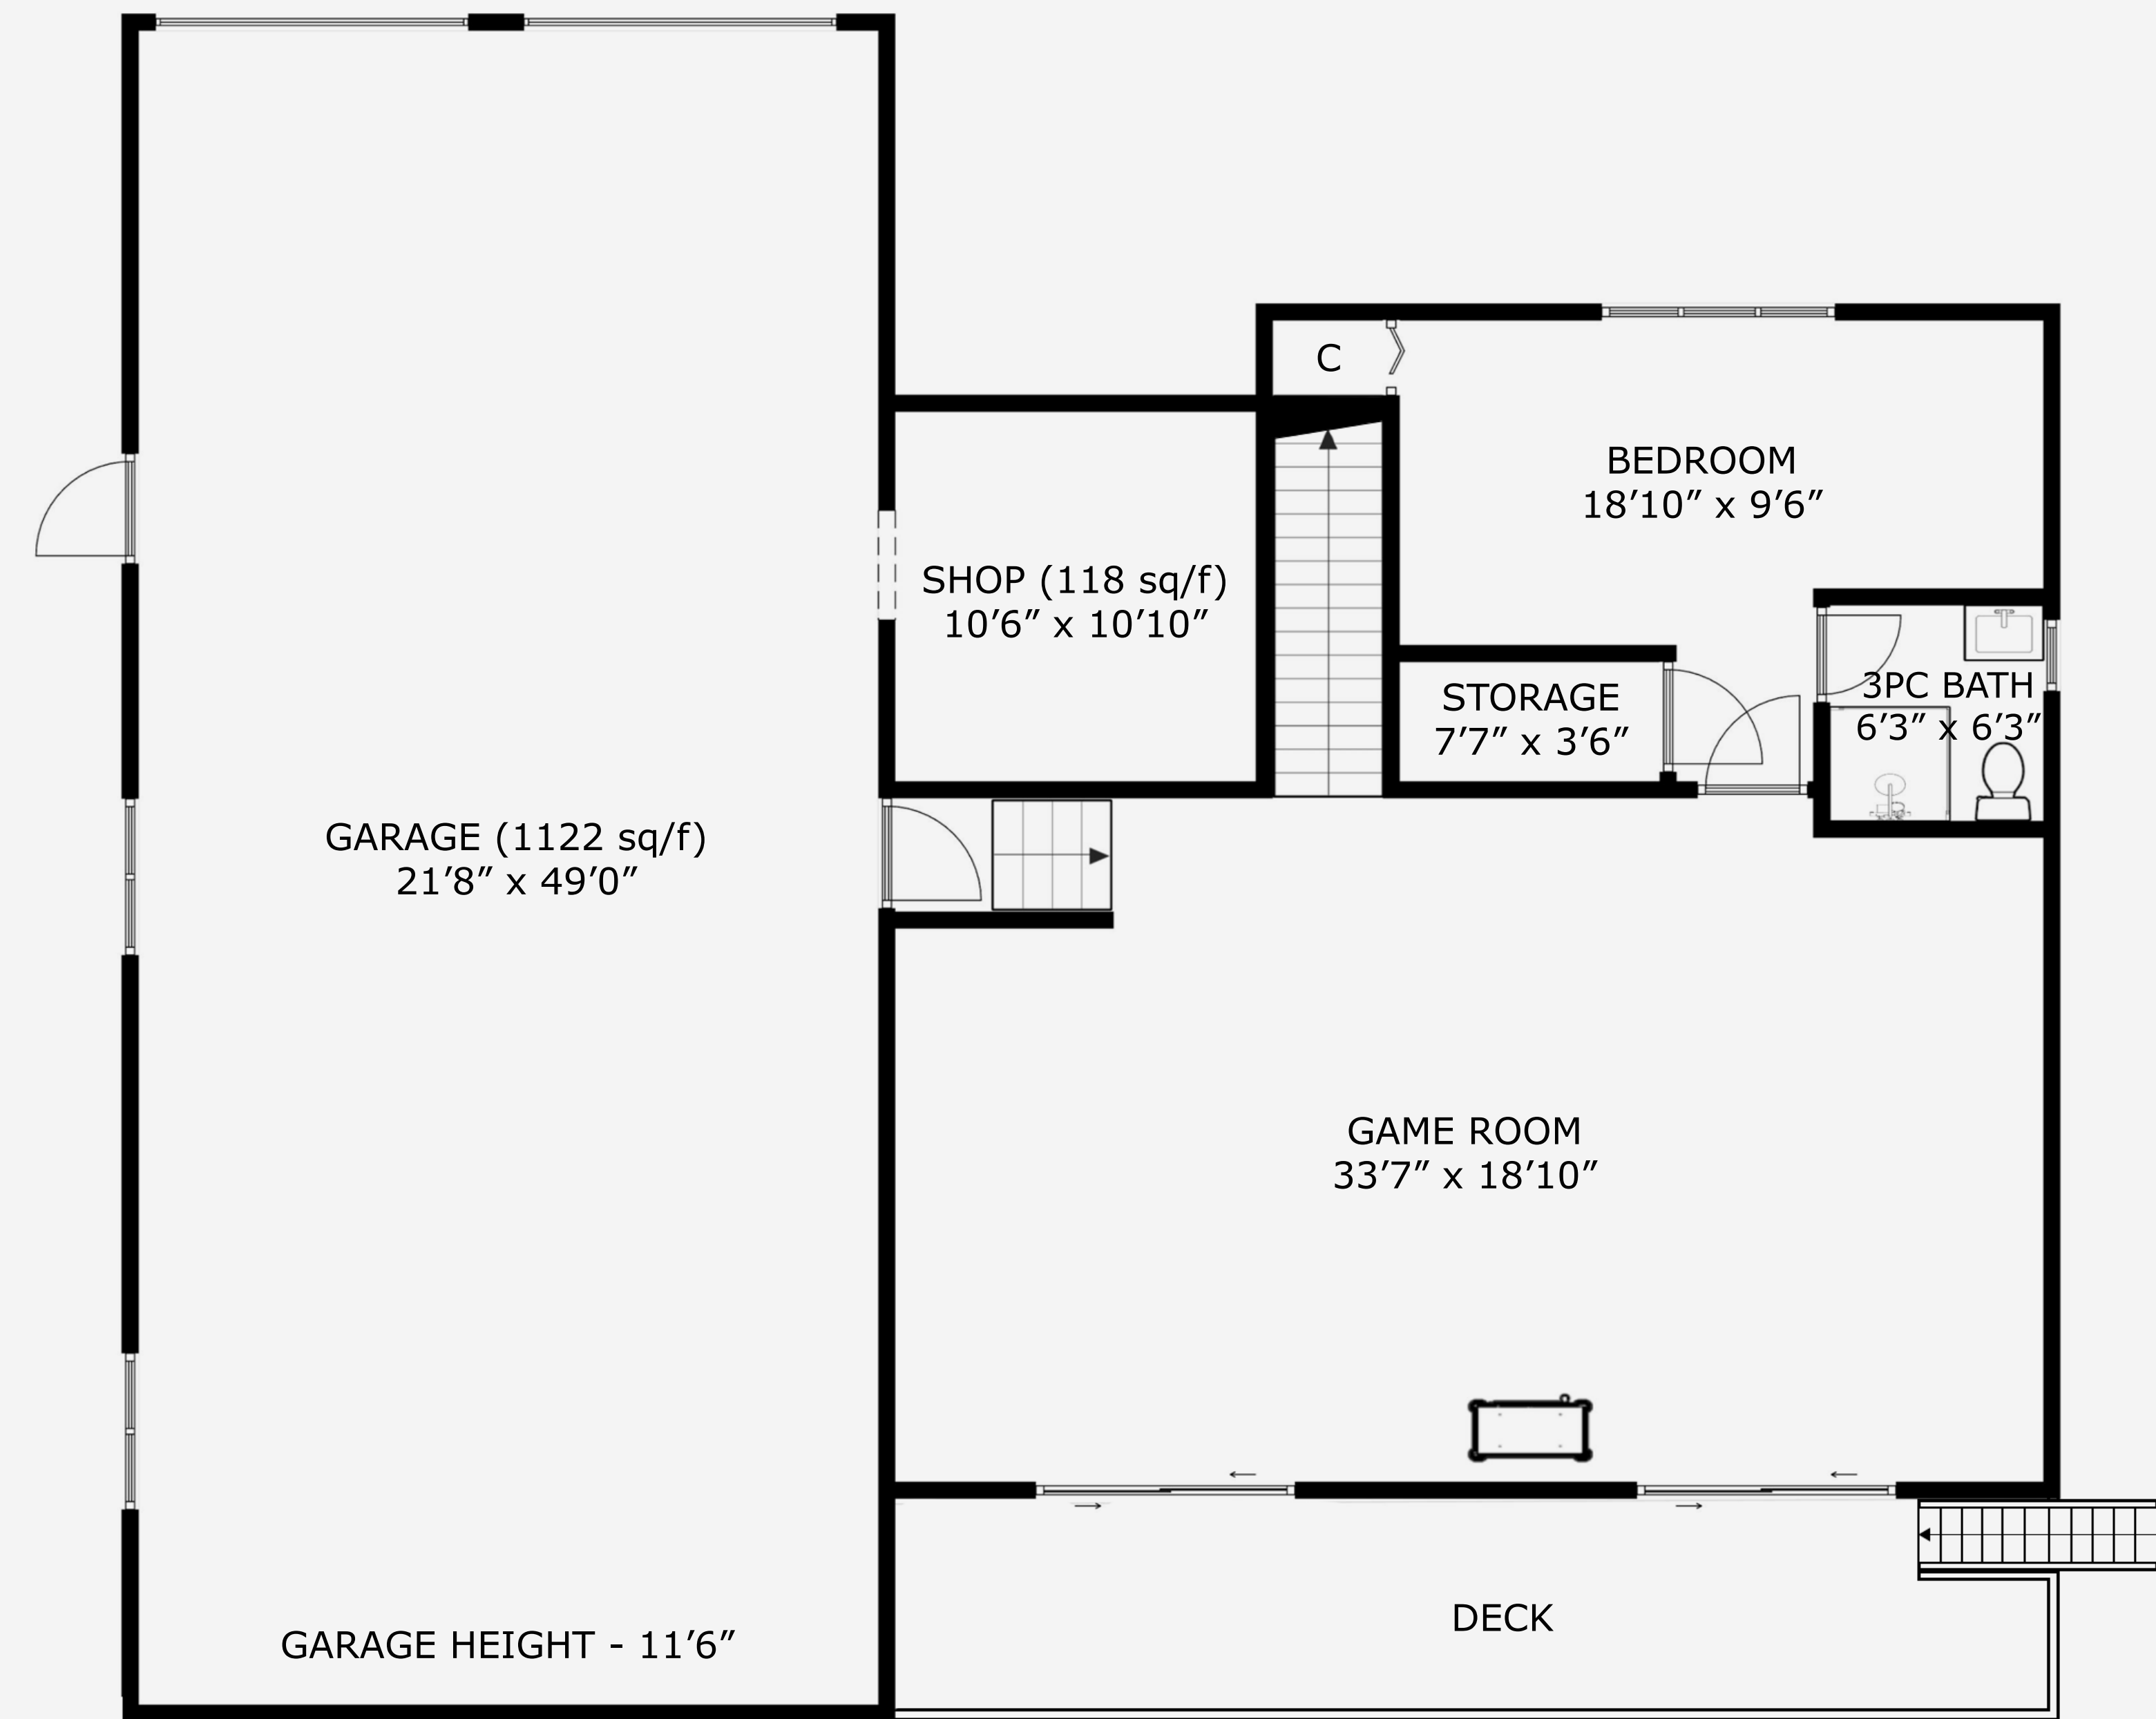

Ohs Marketing Team

@ ROYAL LEPAGE

PROPERTY MATRIX

3216 Sq Ft
Total Finished

1240 Sq Ft
Total Unfinished

3682 DOLPHIN DRIVE
Total Finished Area - 3216 Sq Ft

MAIN LEVEL (2160 sq/f)
CEILING HEIGHT - 7'11"

LOWER LEVEL (1056 sq/f)
CEILING HEIGHT - 7'8"

FLAVR
SHOP

All measurements are approximate and should be verified by the Buyer if important.