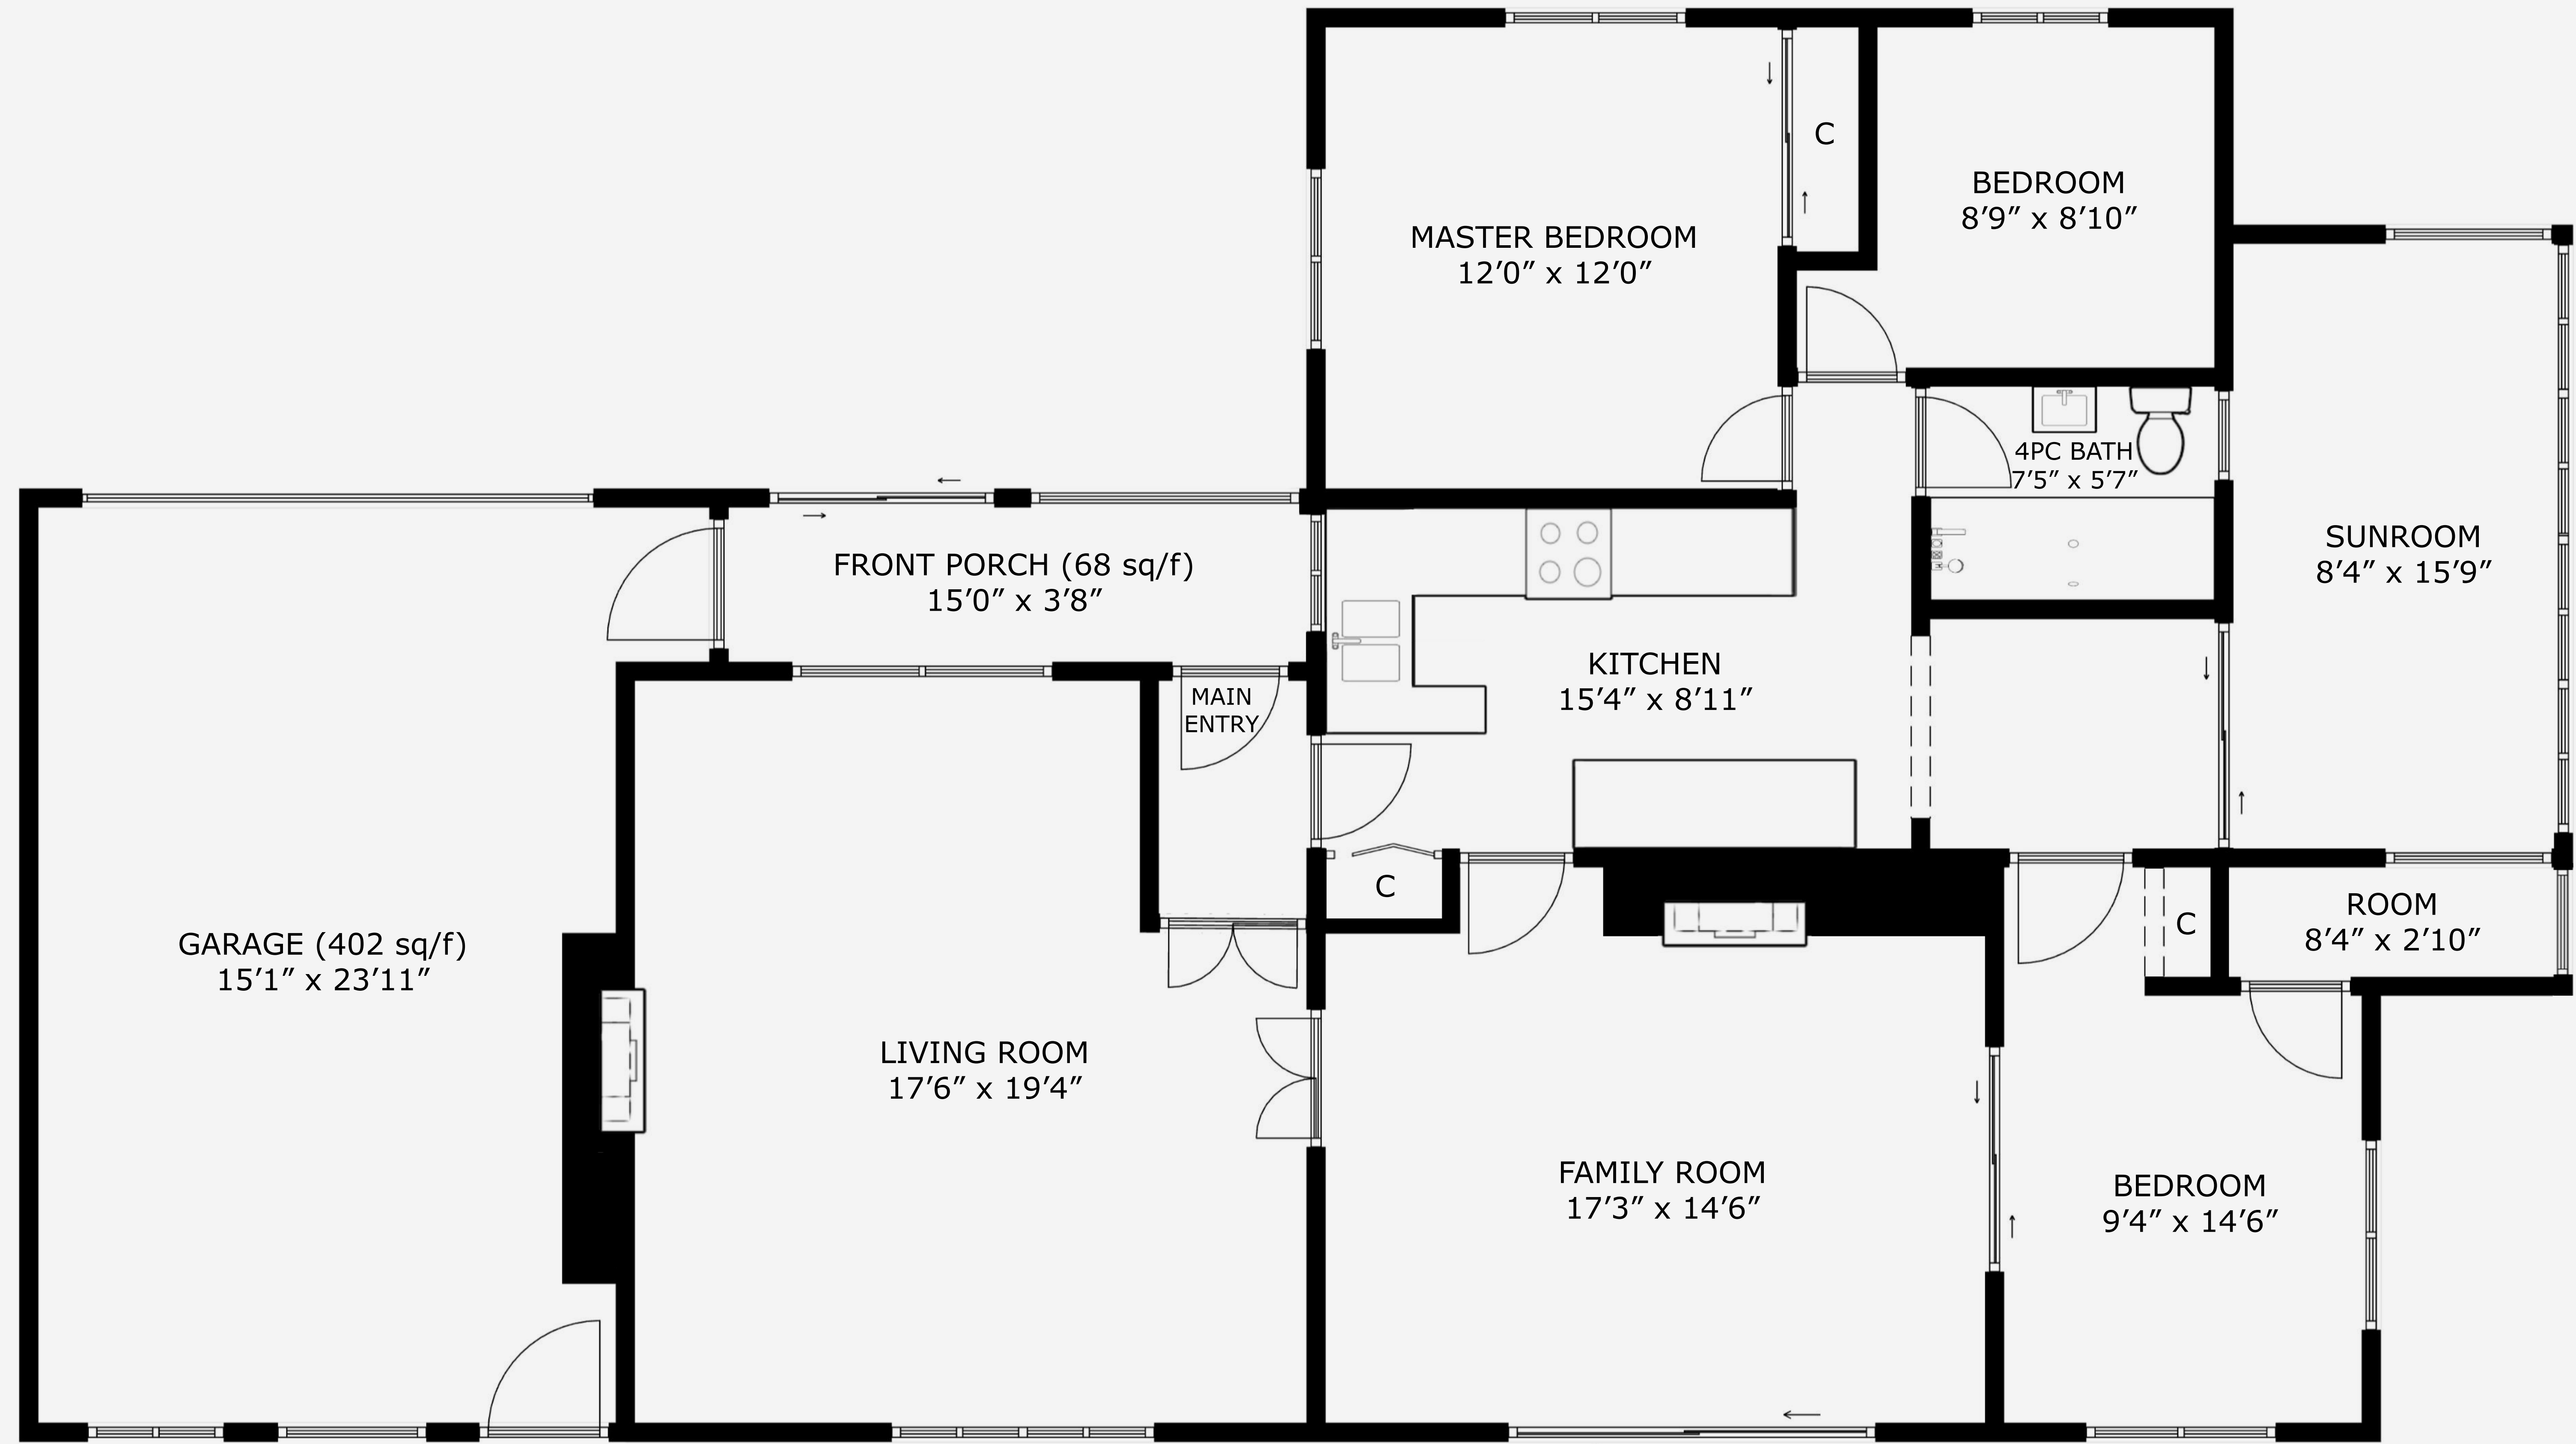

Ohs Marketing Team

@ ROYALLePAGE

PROPERTY MATRIX

1490 Sq Ft
Total Finished

402 Sq Ft
Garage

68 Sq Ft
Front Porch

750 FERN ROAD E
Total Finished Area - 1490 Sq Ft

MAIN LEVEL (1490 sq/f)
CEILING HEIGHT - 8'0"

All measurements are approximate and should be verified by the Buyer if important.