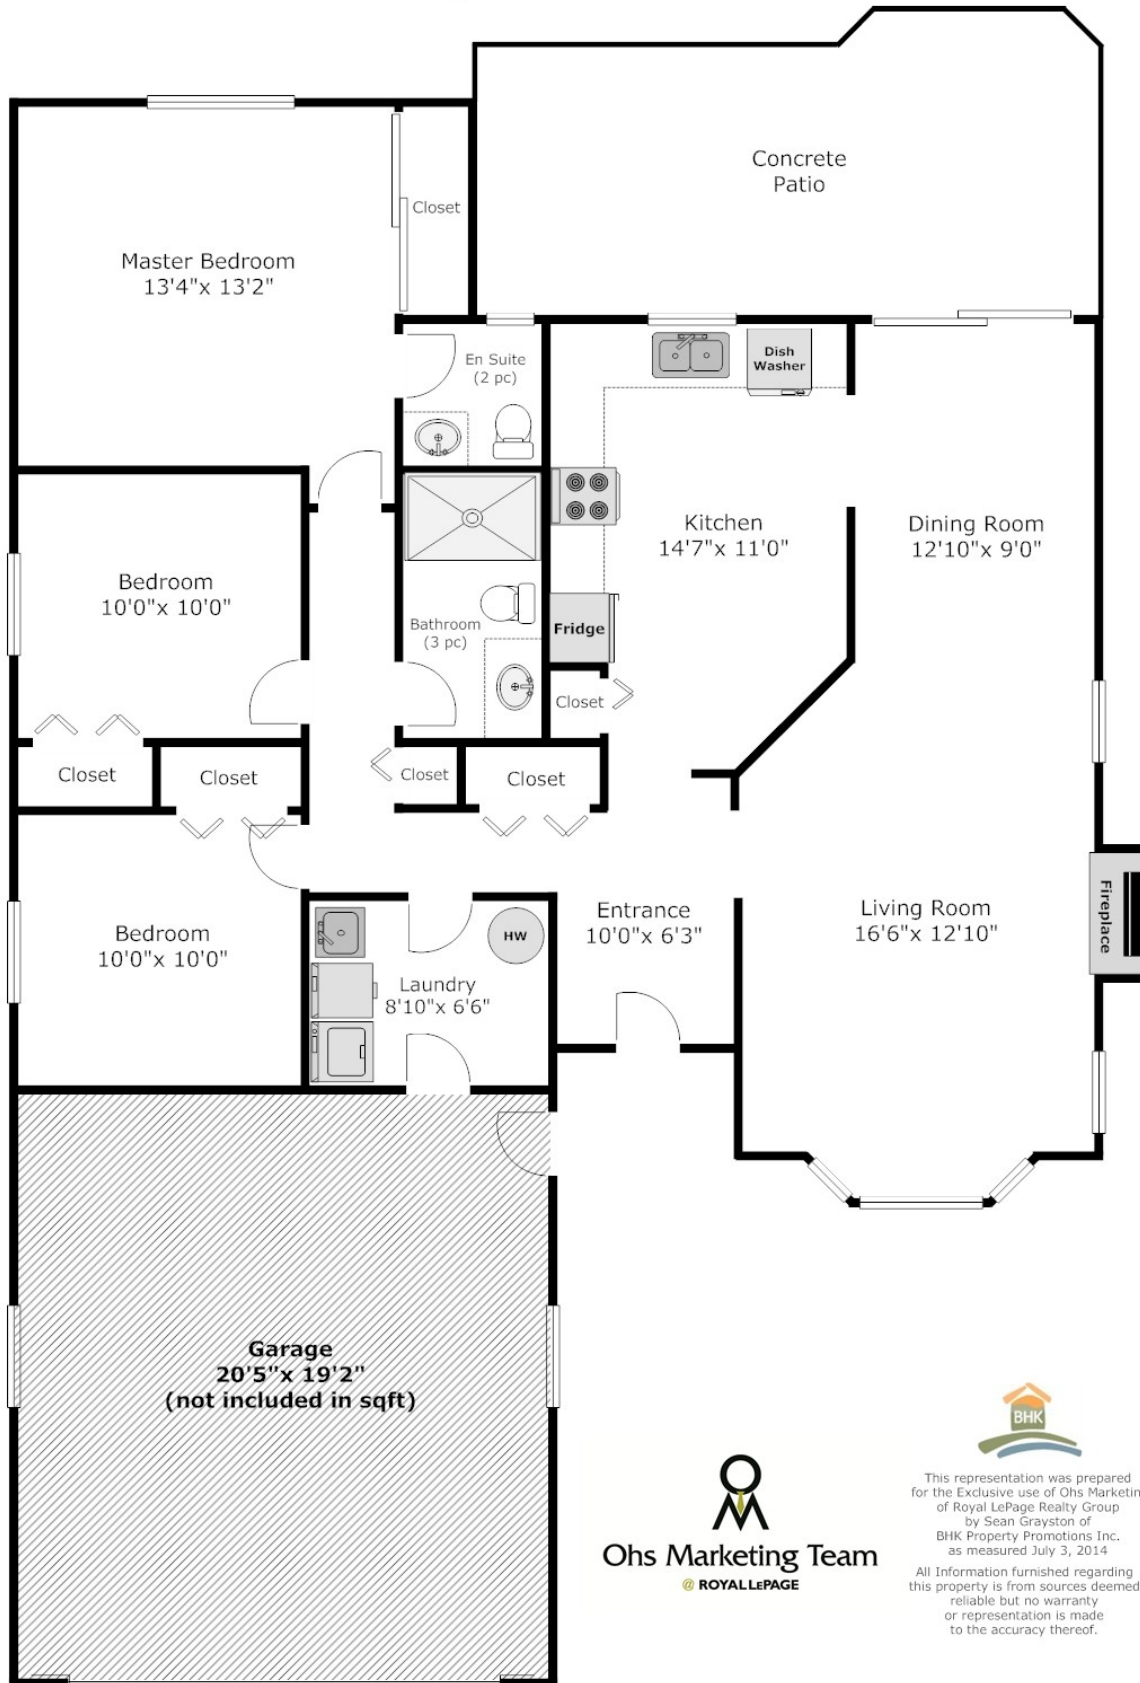

# 722 Soriel Road

Total sqft: 1380 ft<sup>2</sup>

This representation was prepared for the Exclusive use of Ohs Marketing of Royal LePage Realty Group by Sean Grayston of BHK Property Promotions Inc. as measured July 3, 2014