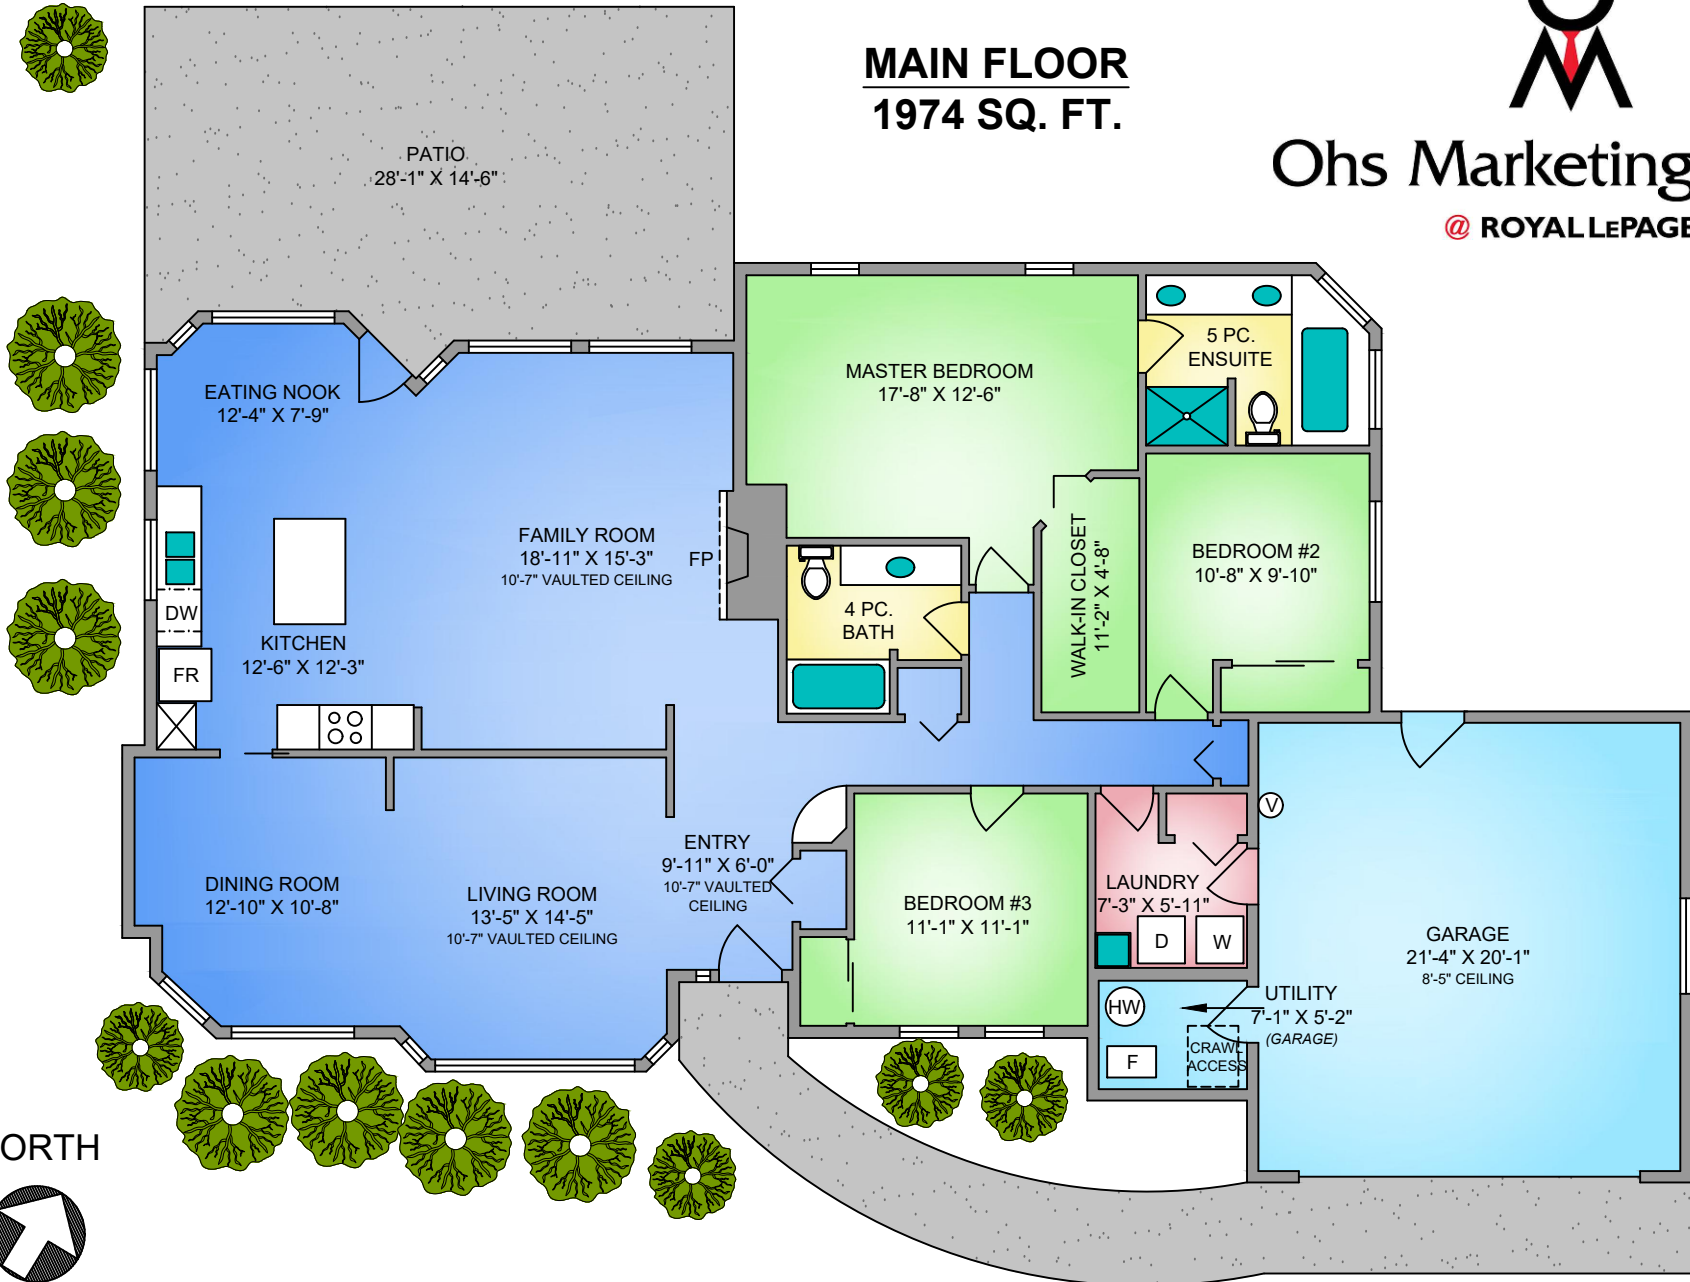

## MAIN FLOOR 1974 SQ. FT.

NORTH

0' 5' 10'

SCALE

841 WOODRIDGE PLACE			
JANUARY 29, 2019			
Prepared by PROPER MEASURE MID ISLAND for the exclusive use of OHS MARKETING TEAM			
Plans may not be 100% accurate. Buyer must verify any critical measurement.			
Private resale or modification of floor plans to a third party by any individual or entity other than Proper Measure Mid Island is strictly prohibited			
FLOOR	AREA (SQ. FT.)		
	FINISHED	GARAGE	DECK / PATIO
TOTAL	1974	508	438