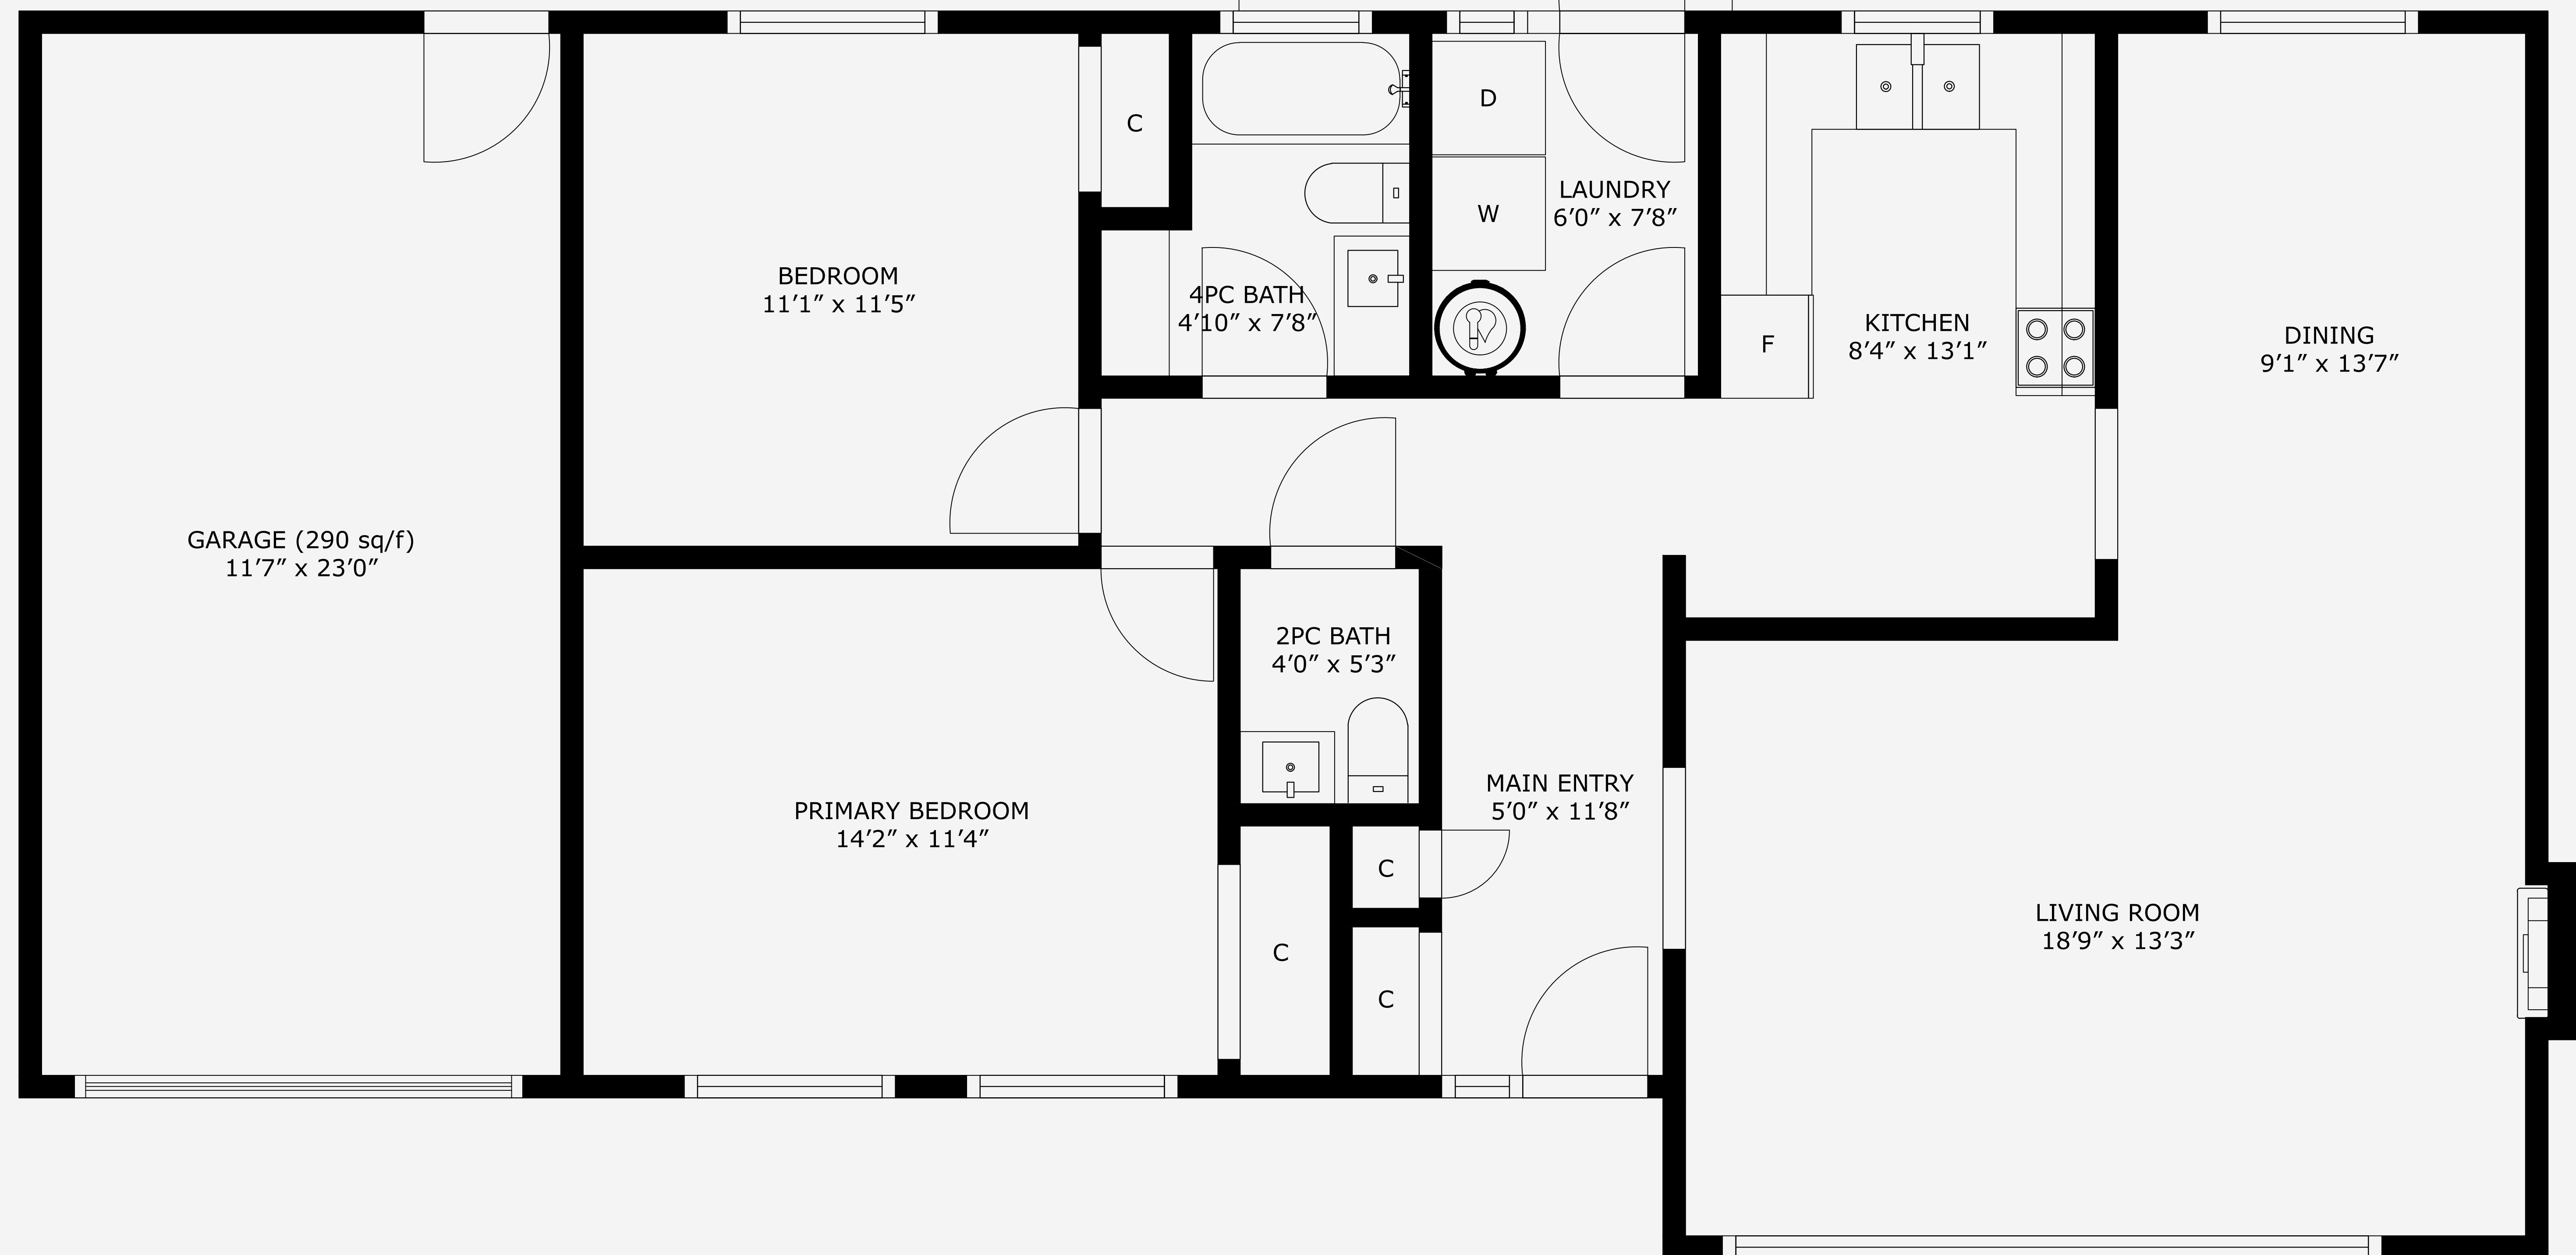

Ohs Marketing Team

@ ROYAL LePAGE

PROPERTY MATRIX

1146 Sq Ft
Total Finished

290 Sq Ft
Garage

591 FORSYTH AVENUE

Total Finished Area - 1146 Sq Ft

MAIN LEVEL (1146 sq/f)
CEILING HEIGHT - 8'0"

All measurements are approximate and should be verified by the Buyer if important.