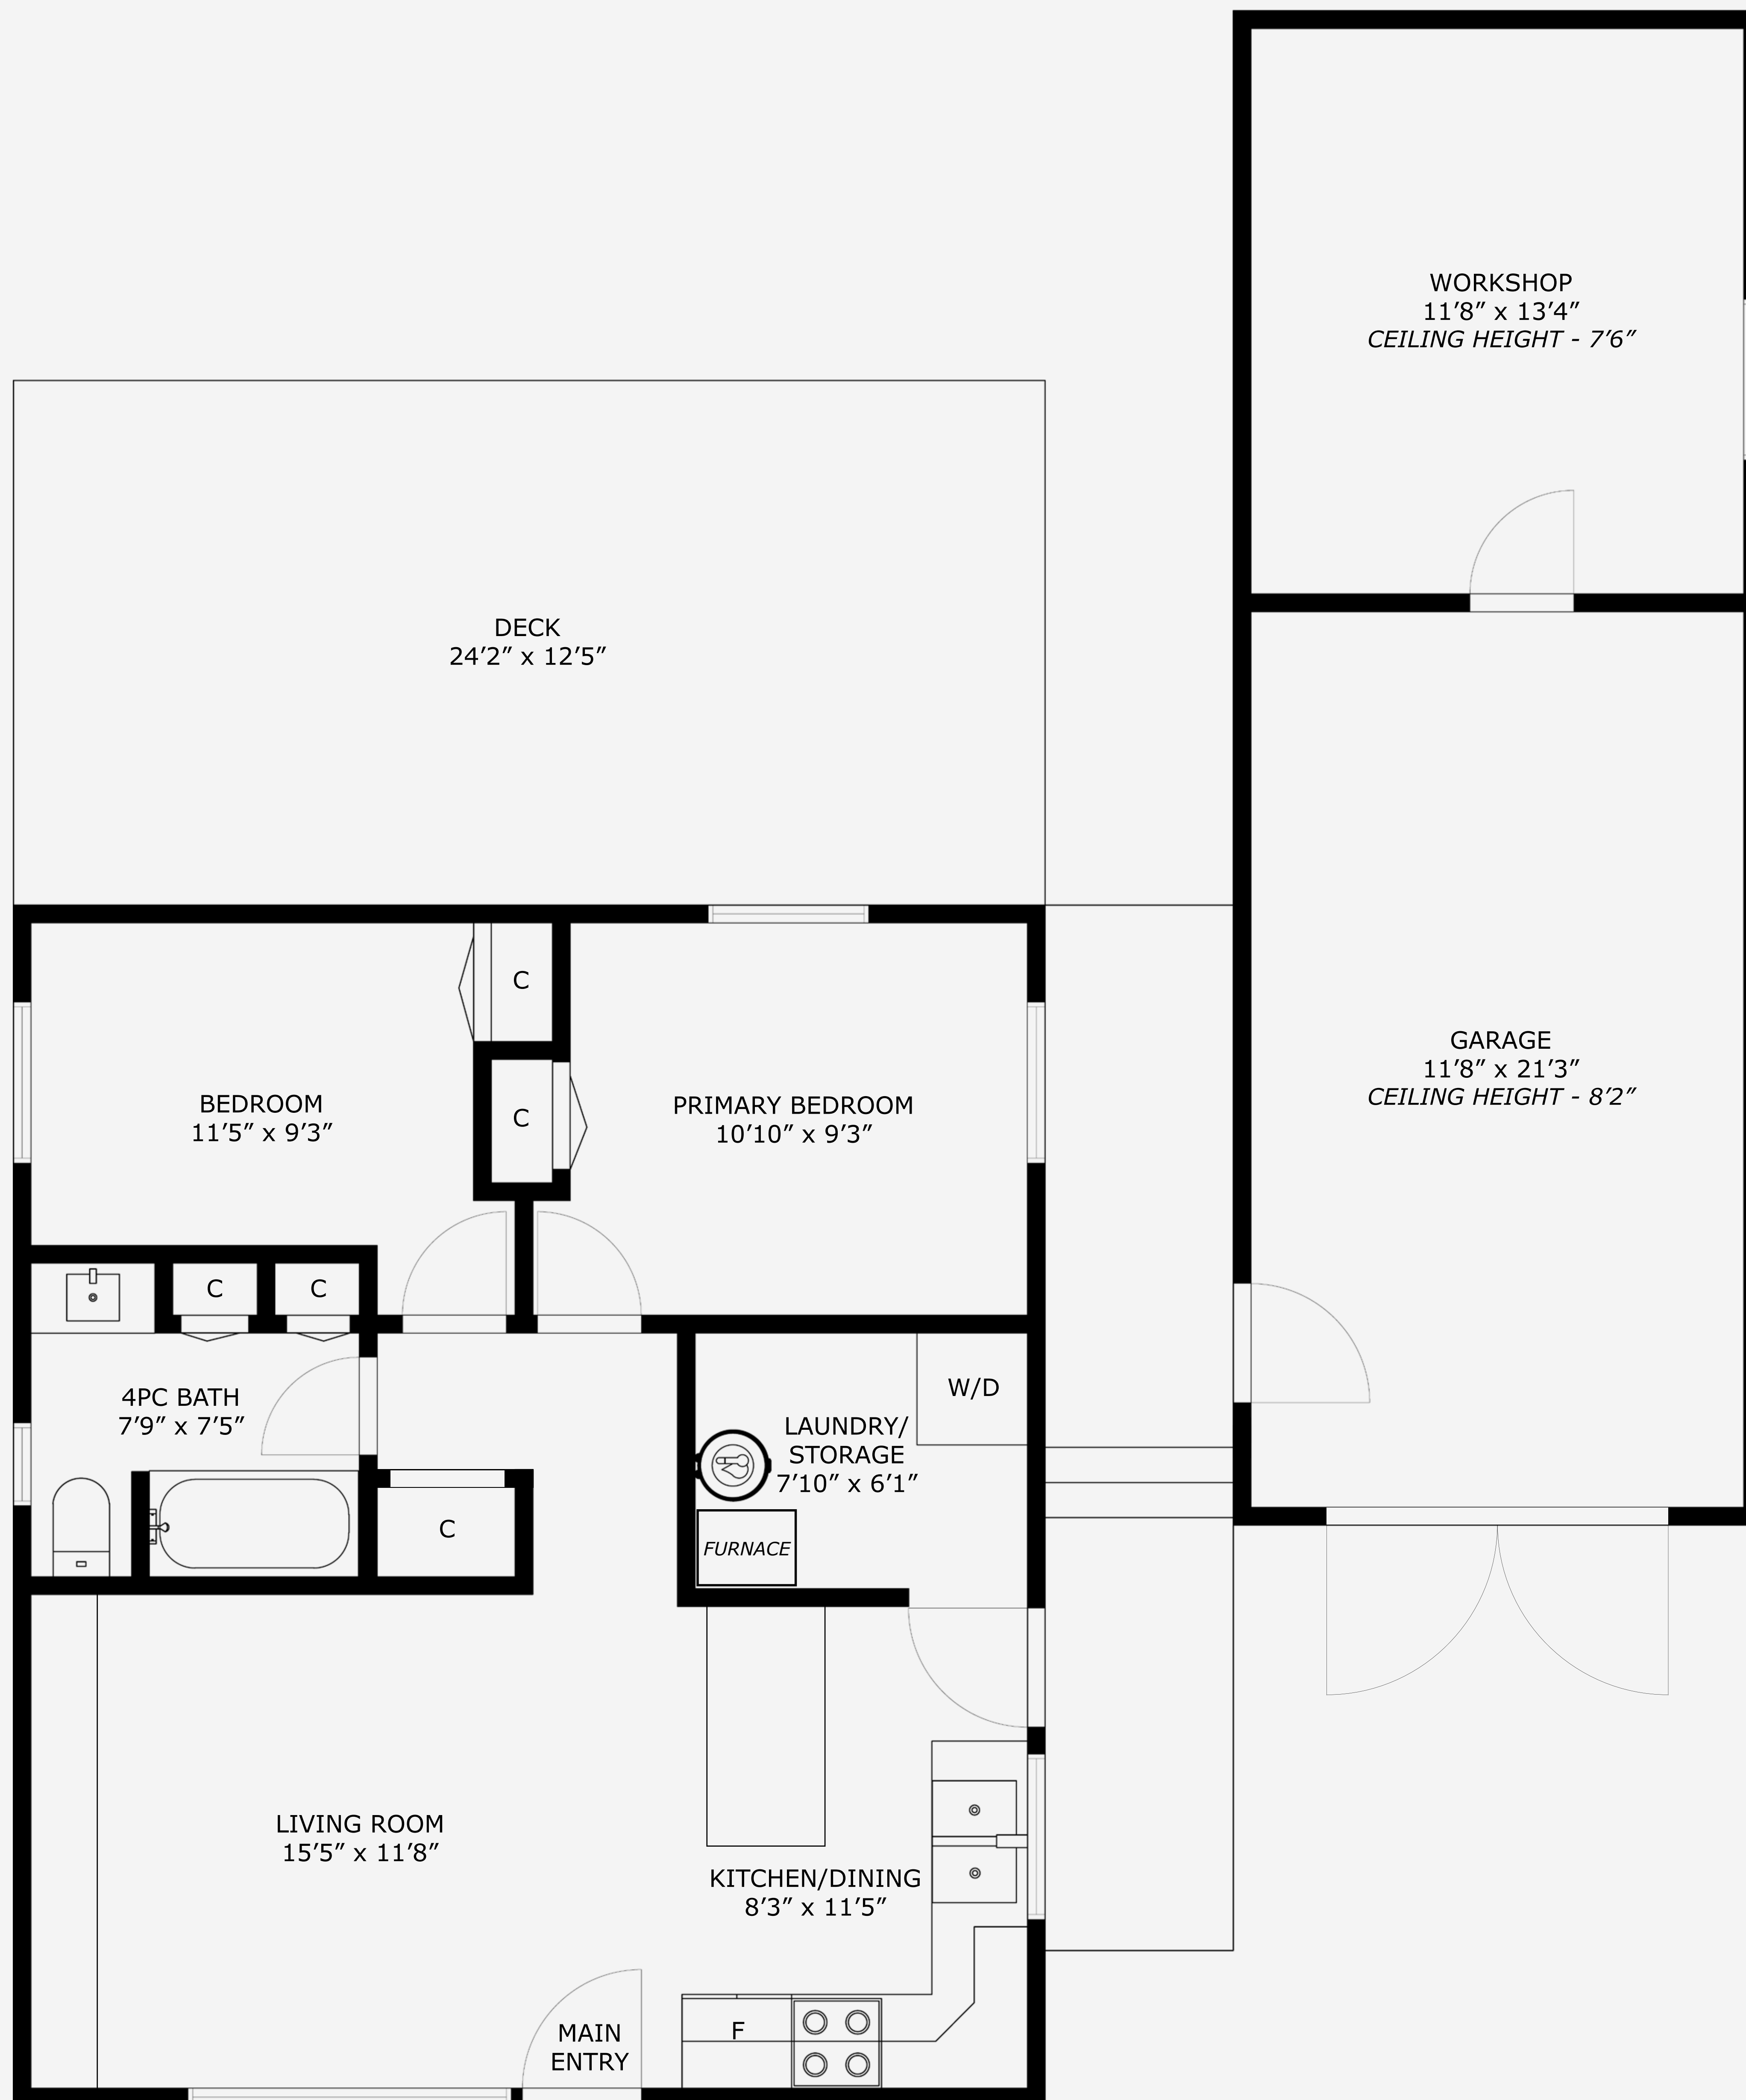

Ohs Marketing Team

@ ROYALLePAGE

PROPERTY MATRIX

692 Sq Ft  
Total Finished

448 Sq Ft  
Garage/Workshop

All measurements are approximate and should be verified by the Buyer if important.

# 471 NOVA STREET

Total Finished Area - 692 Sq Ft

MAIN LEVEL (692 sq/f)  
VAULTED CEILING - 11'3"