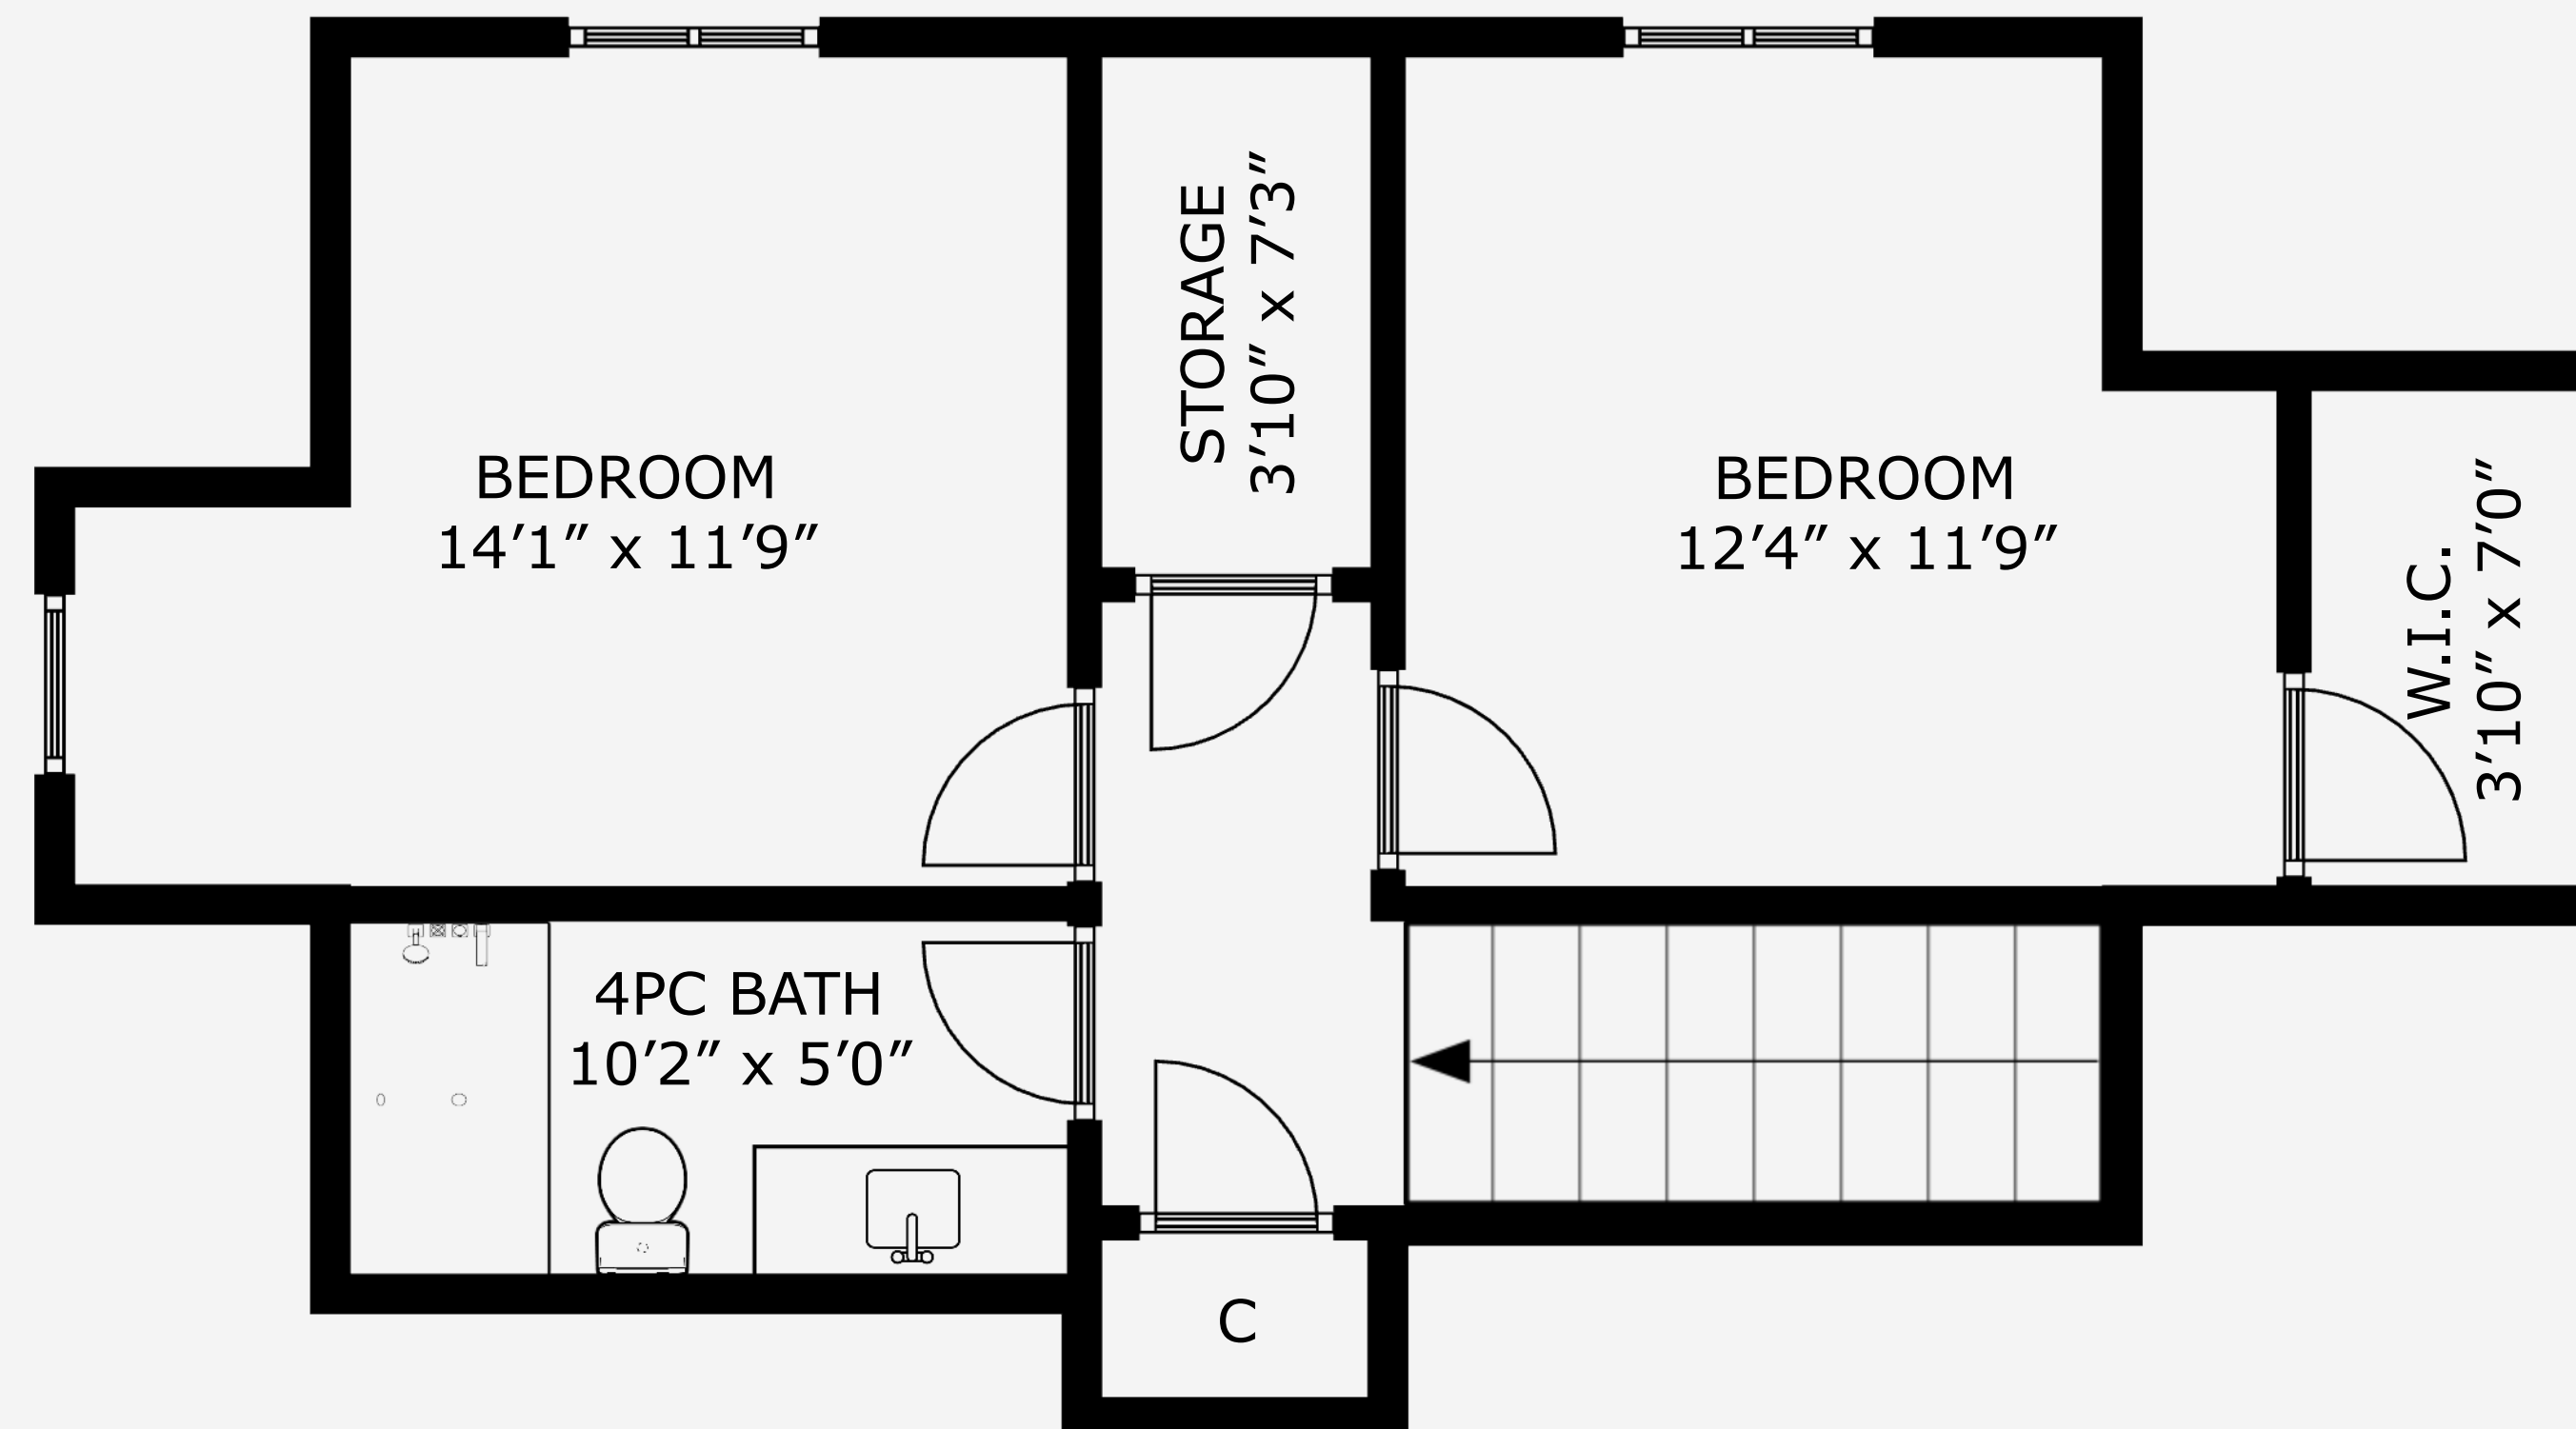

Ohs Marketing Team

@ ROYALLEPAGE

PROPERTY MATRIX

2552 Sq Ft  
Total Finished

460 Sq Ft  
Garage

All measurements are approximate and should be verified by the Buyer if important.

# 467 COTTAGE DRIVE

Total Finished Area - 2552 Sq Ft

UPPER LEVEL (558 sq/f)  
CEILING HEIGHT - 8'0"

MAIN LEVEL (1994 sq/f)  
CEILING HEIGHT - 9'0", 11'0", 12'4"