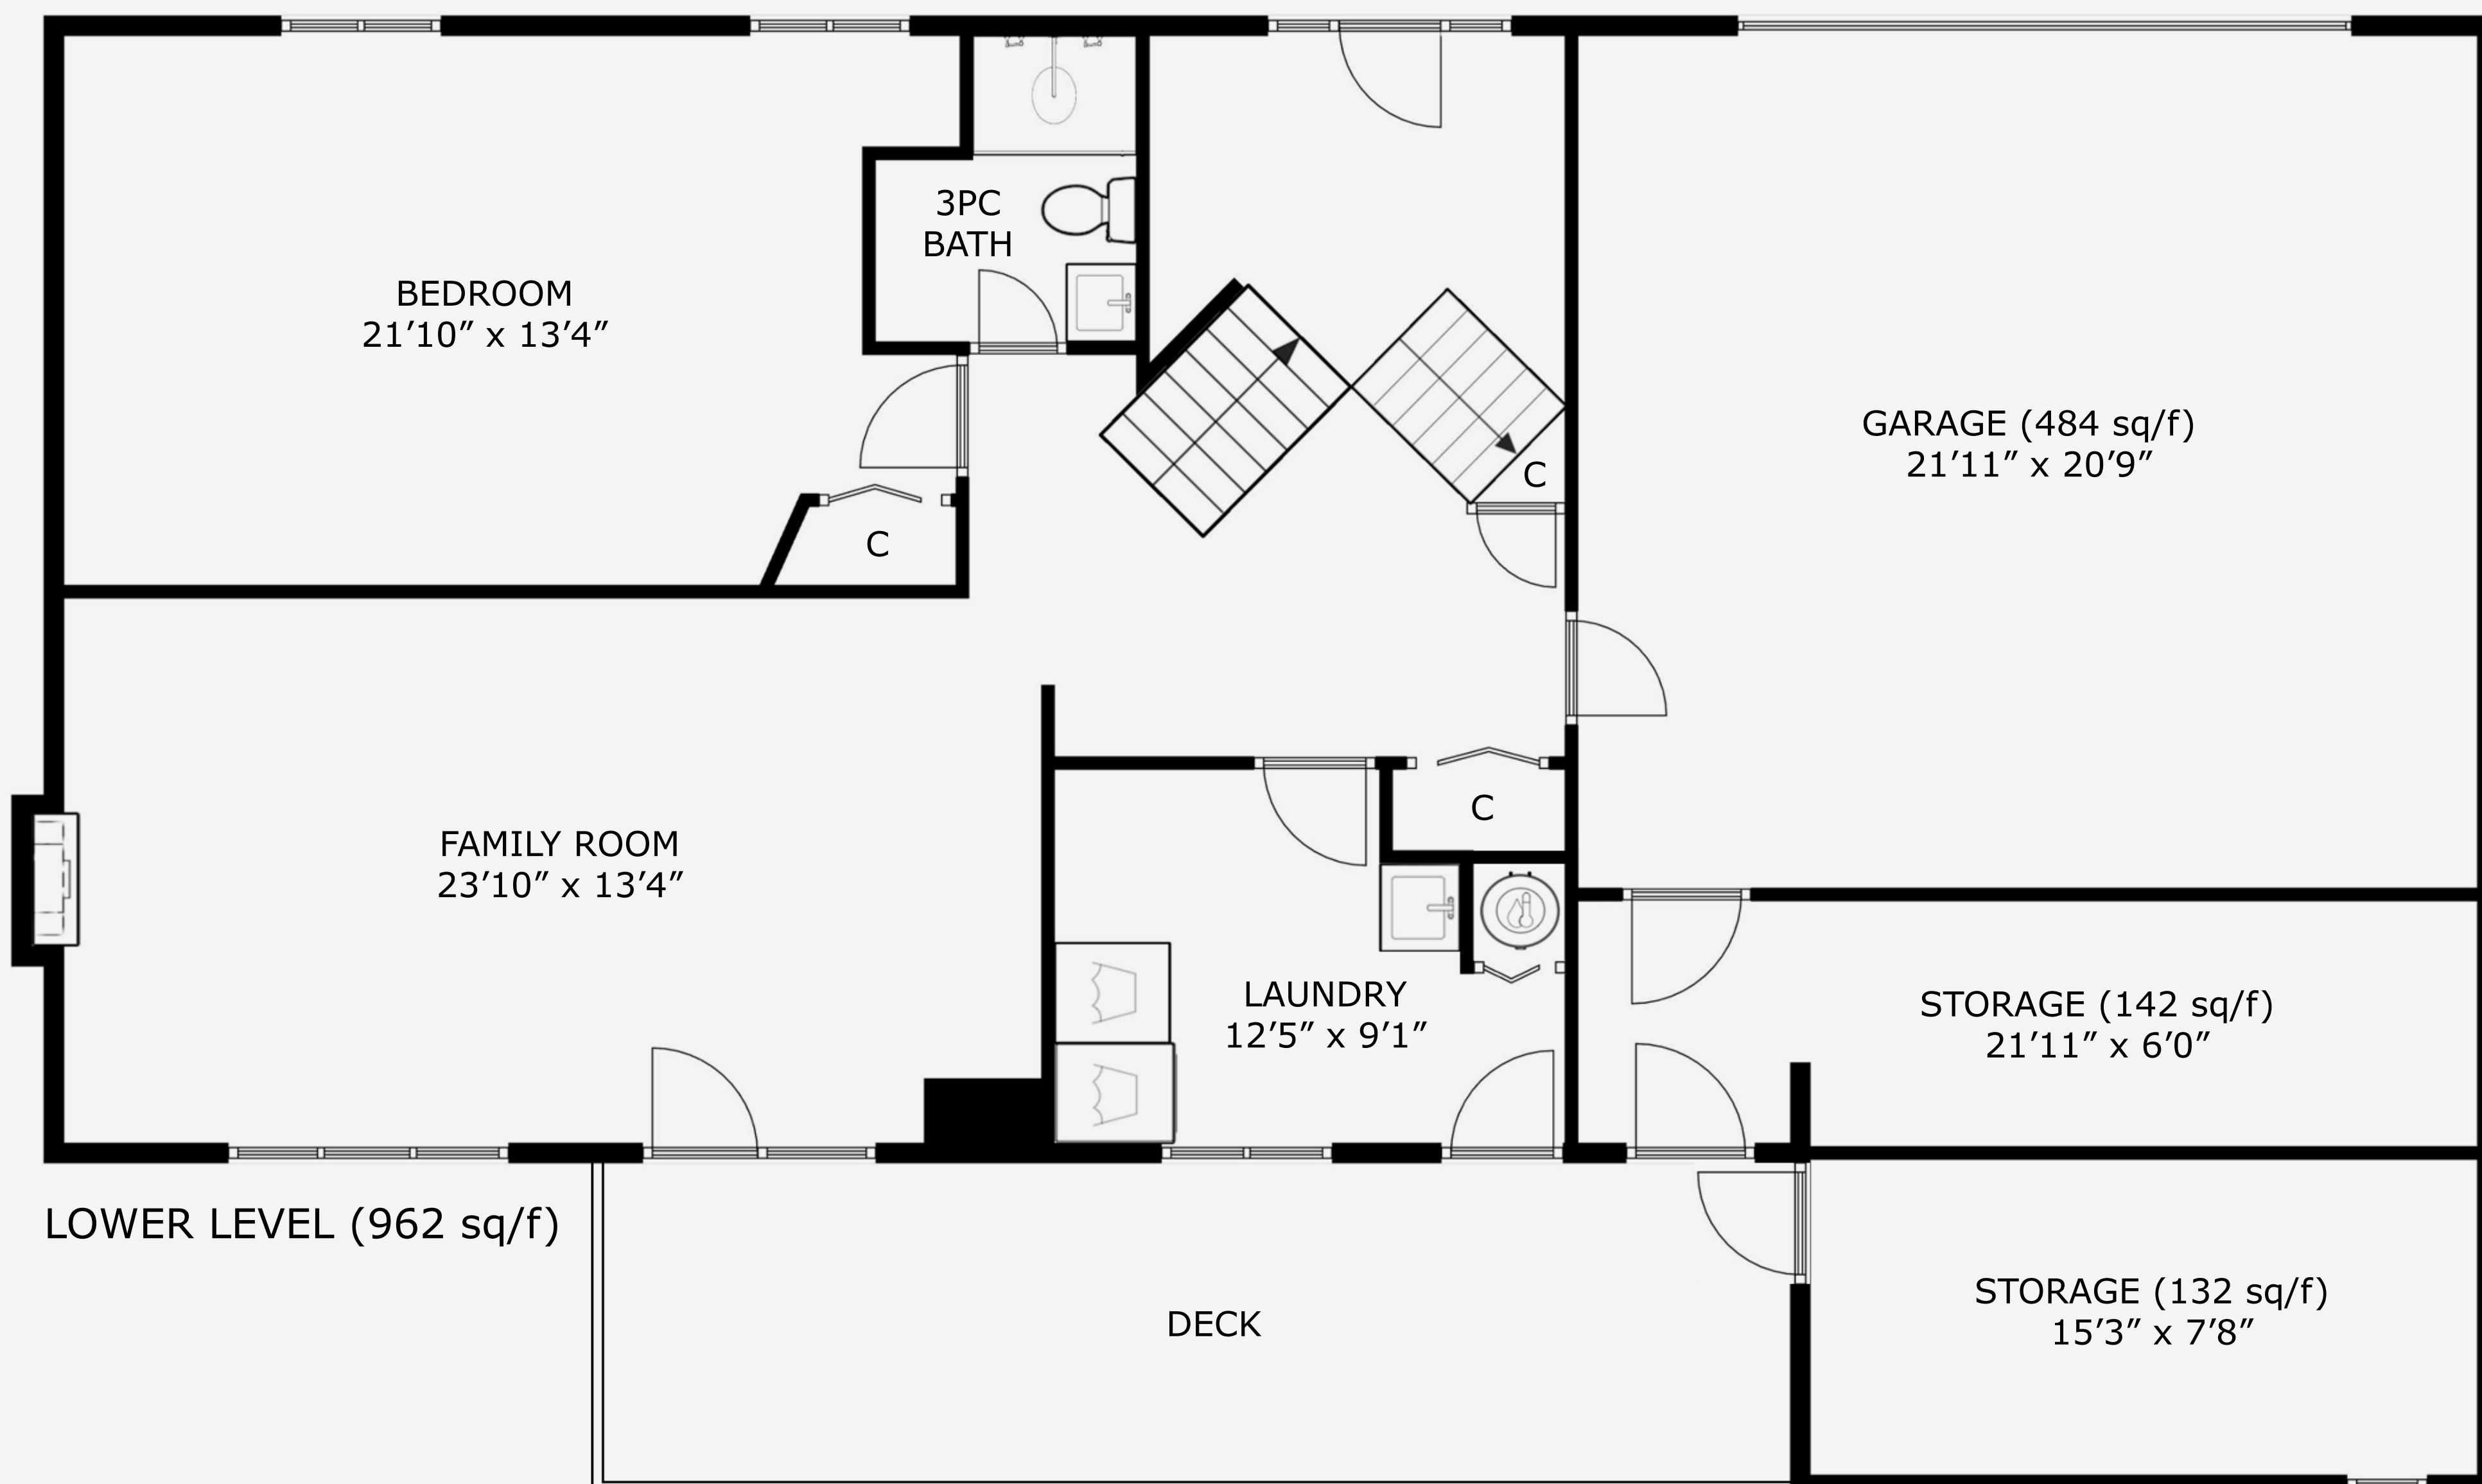

Ohs Marketing Team

@ ROYAL LePAGE

PROPERTY MATRIX

2646 Sq Ft

Total Finished

758 Sq Ft

Total Unfinished

135 HOYLAKE RD W

Total Finished Area - 2646 Sq Ft

MAIN LEVEL (1684 sq/f)

LOWER LEVEL (962 sq/f)

All measurements are approximate and should be verified by the Buyer if important.