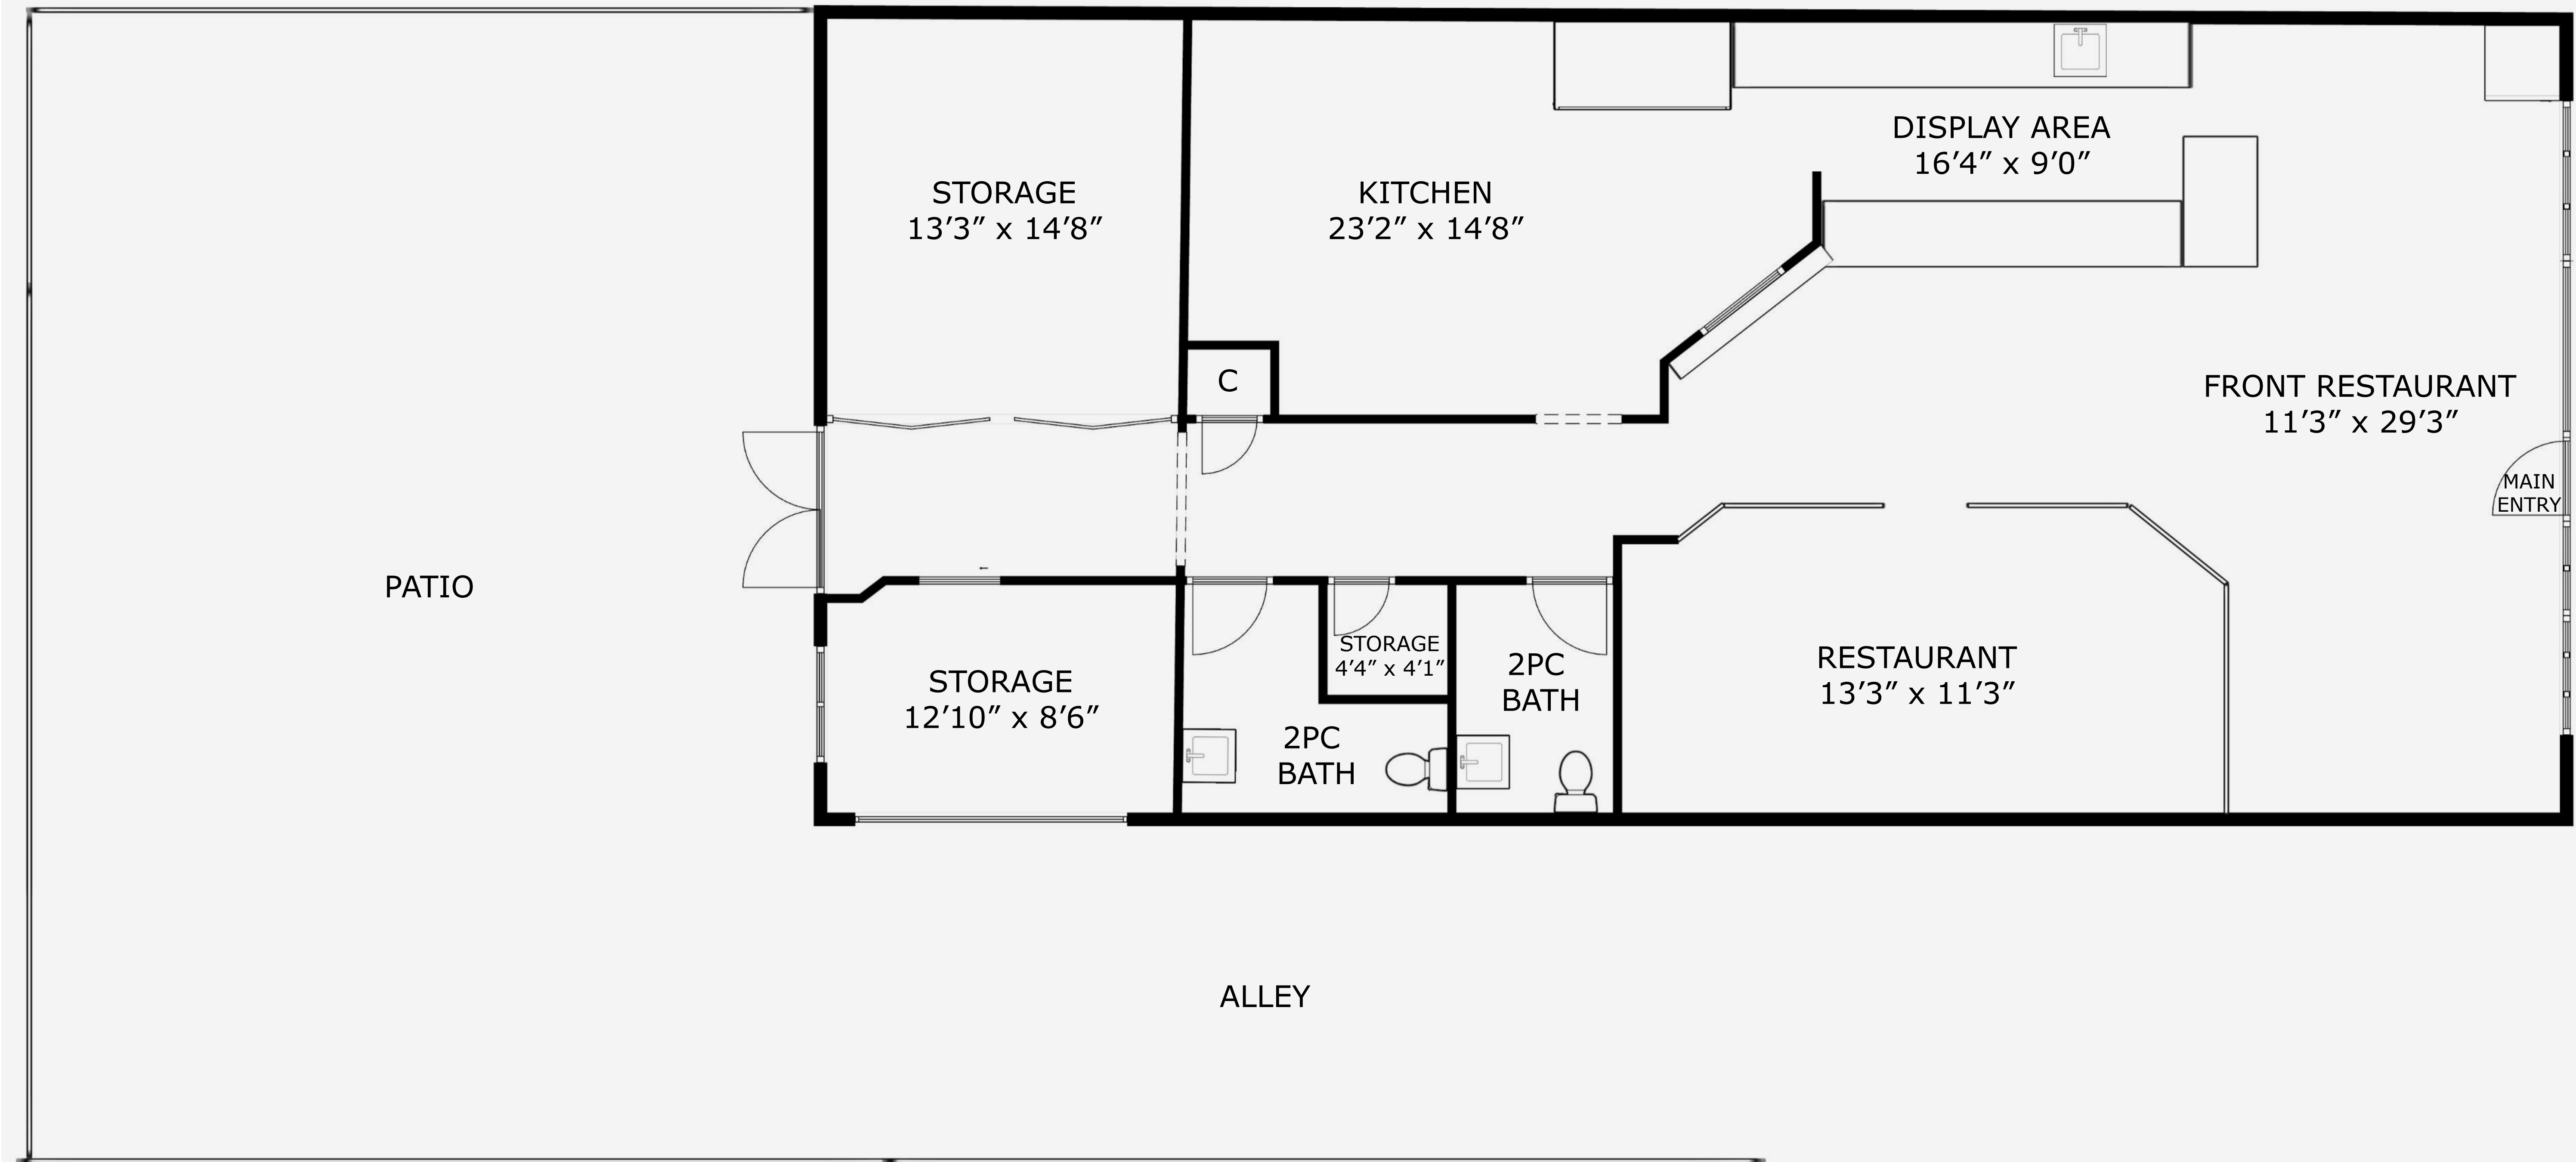

Ohs Marketing Team

@ ROYALLePAGE

PROPERTY MATRIX

1950 Sq Ft

Gross Leasable Area

123 CRAIG STREET

Gross Leasable Area - 1950 Sq Ft

All measurements are approximate and should be verified by the Buyer if important.