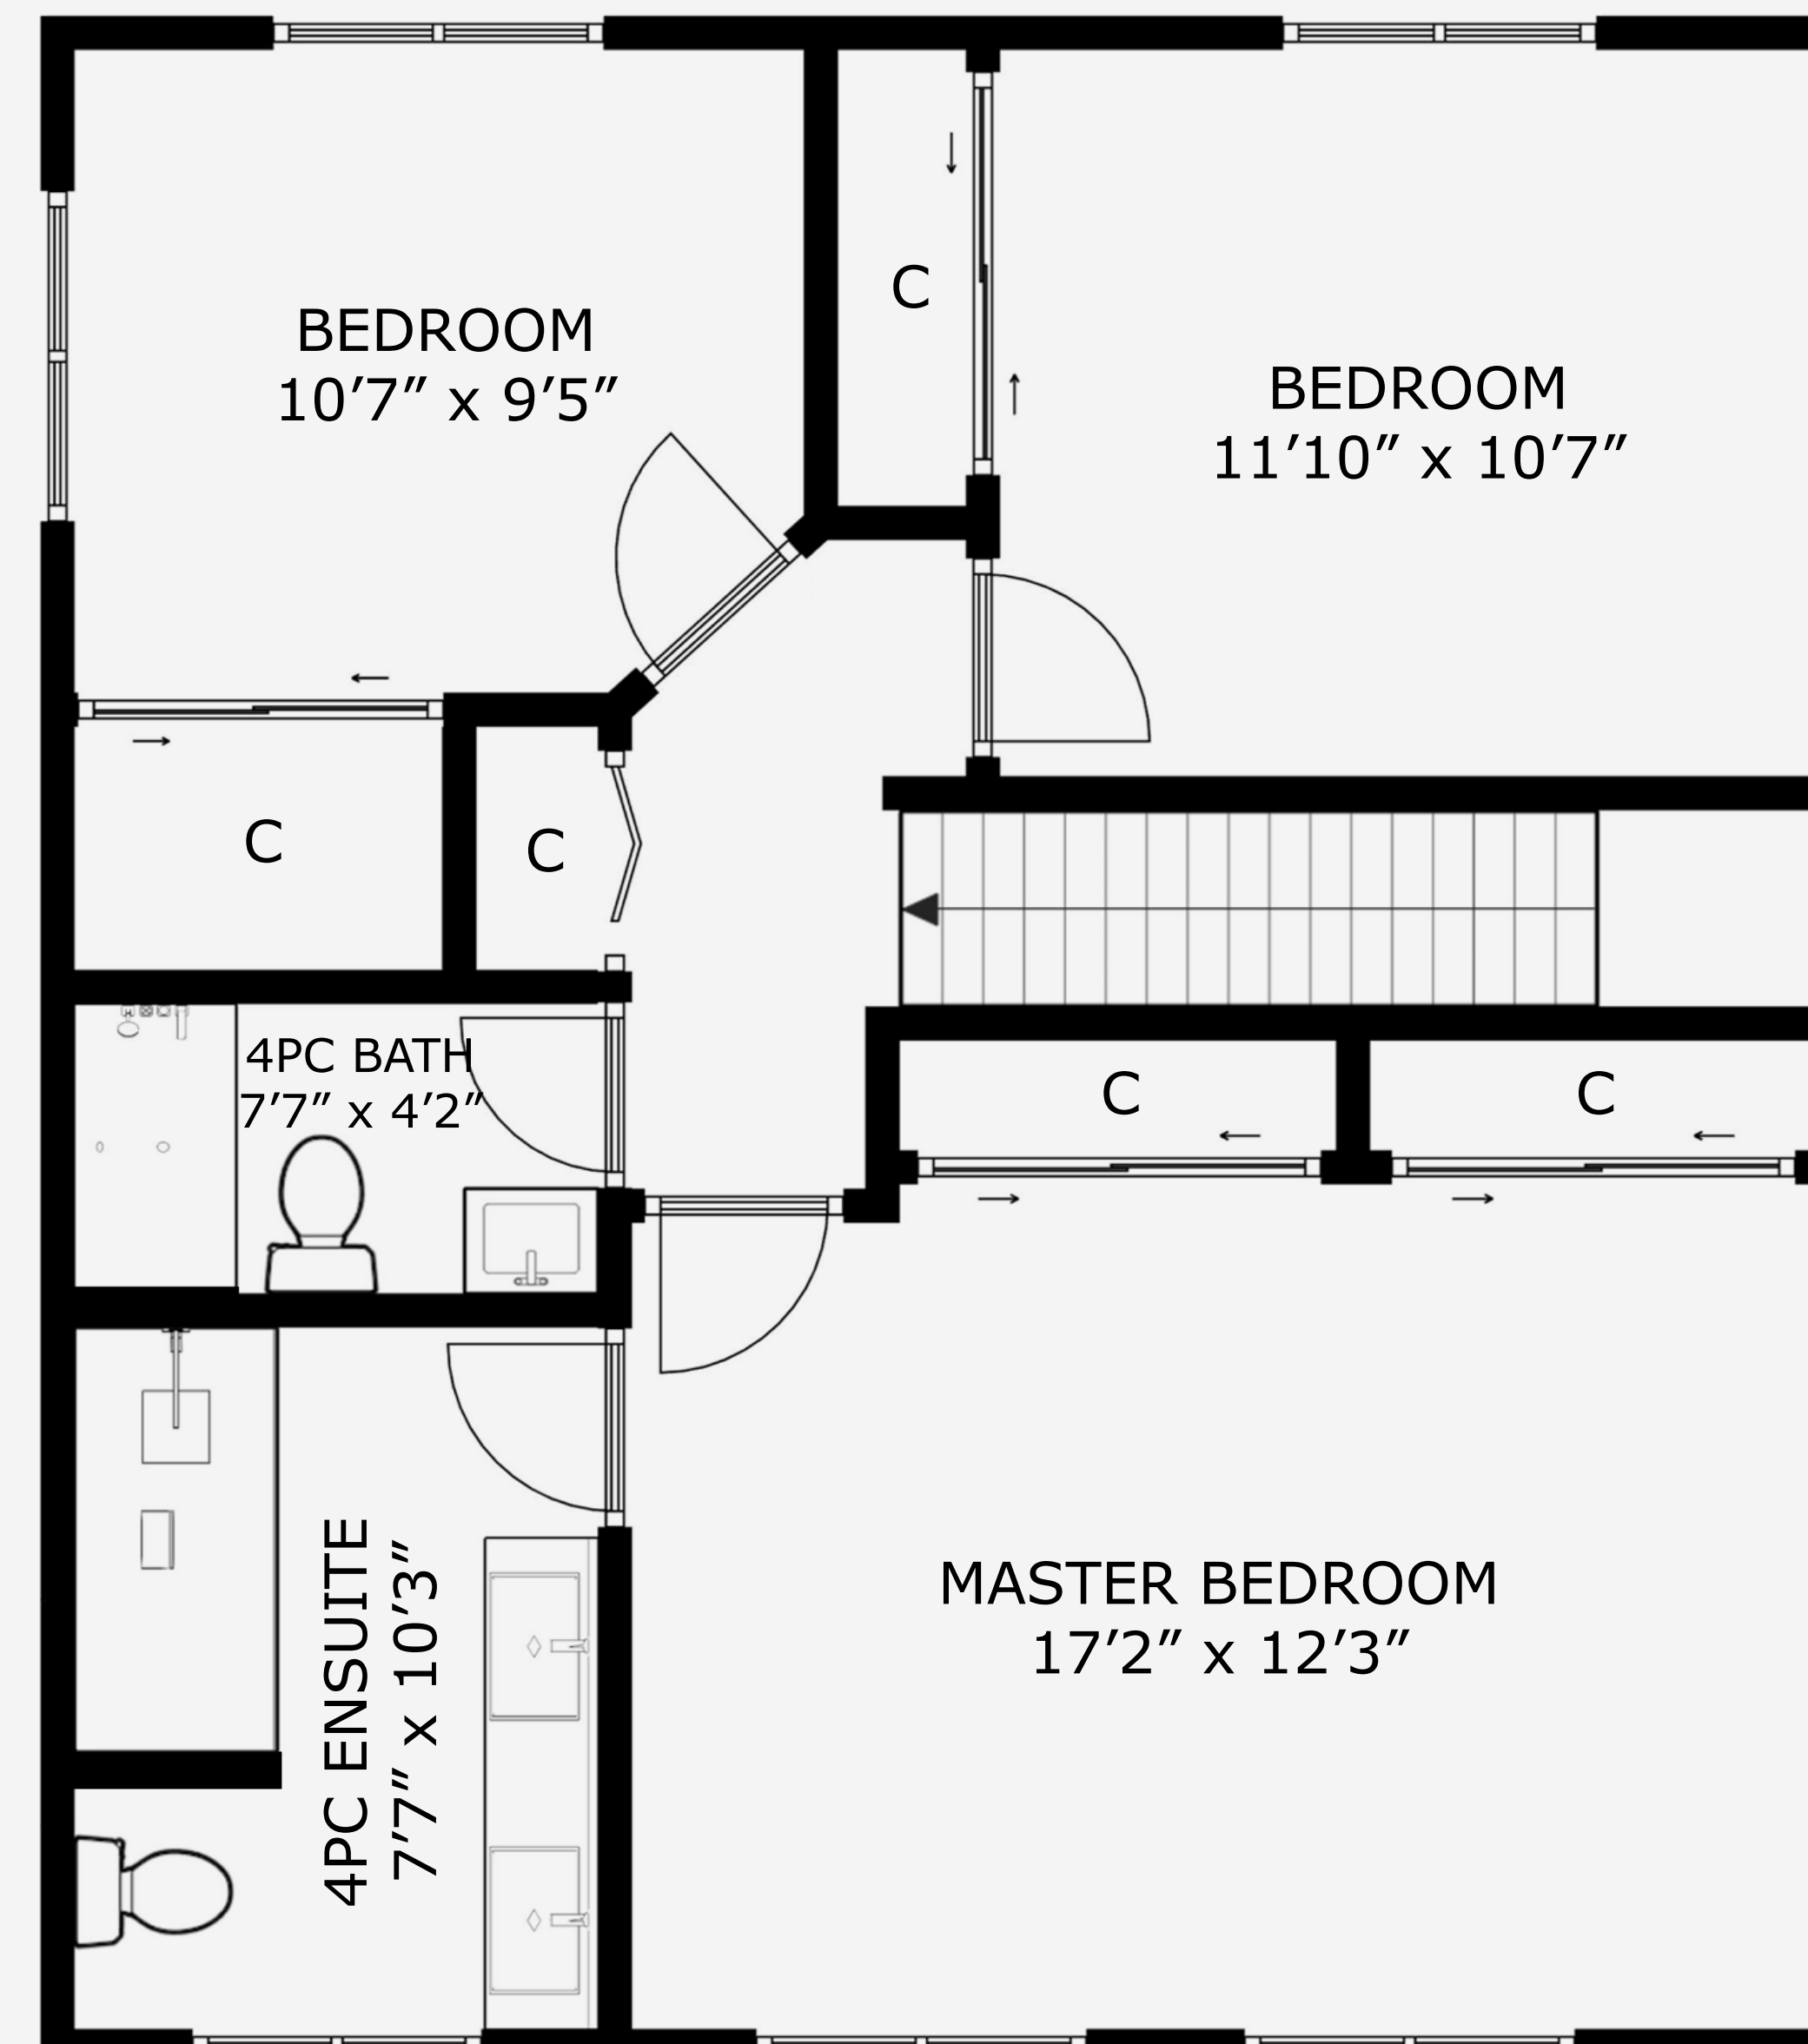

Ohs Marketing Team

@ ROYAL LEPAGE

PROPERTY MATRIX

1688 Sq Ft
Total Finished

420 Sq Ft
Garage

80 Sq Ft
Storage

All measurements are approximate and should be verified by the Buyer if important.

1647 ABBEY ROAD
Total Finished Area - 1688 Sq Ft

MAIN LEVEL (902 sq/f)
CEILING HEIGHT - 8'0"

UPPER LEVEL (786 sq/f)
CEILING HEIGHT - 8'0"