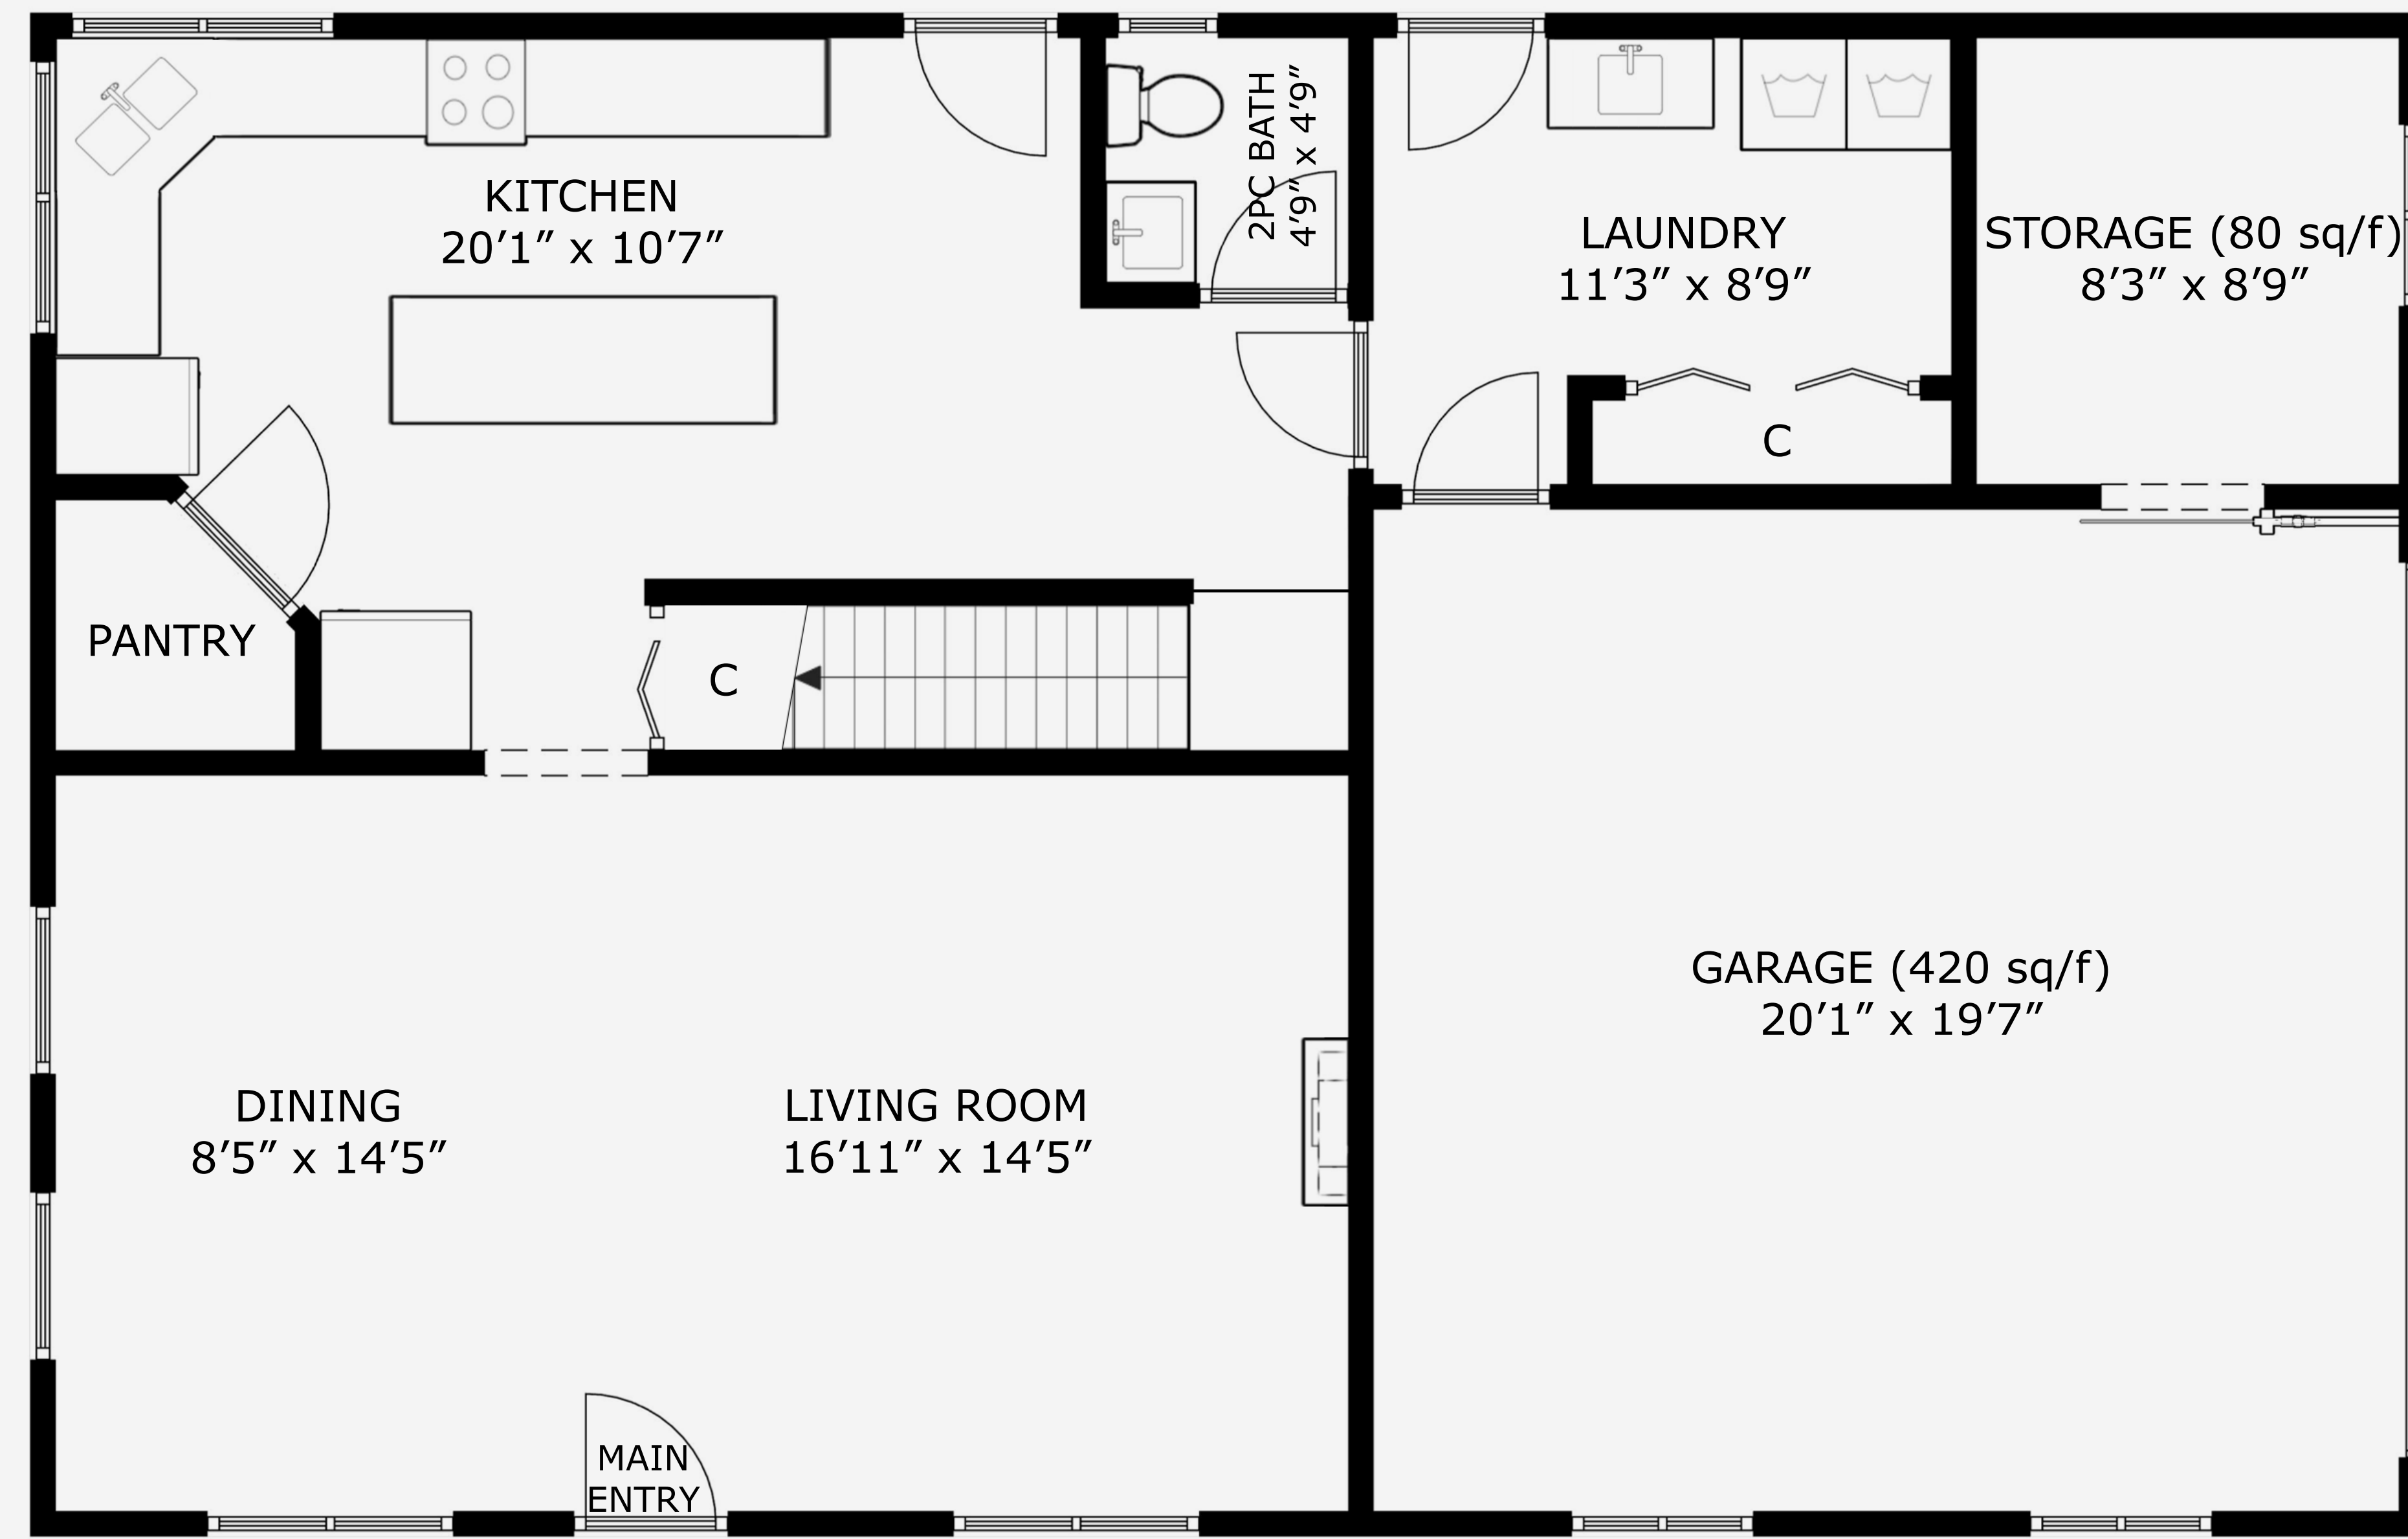

Ohs Marketing Team

@ ROYAL LEPAGE

PROPERTY MATRIX

1688 Sq Ft
Total Finished

420 Sq Ft
Garage

80 Sq Ft
Storage

All measurements are approximate and should be verified by the Buyer if important.

1647 ABBEY ROAD
Total Finished Area - 1688 Sq Ft

MAIN LEVEL (902 sq/f)
CEILING HEIGHT - 8'0"

UPPER LEVEL (786 sq/f)
CEILING HEIGHT - 8'0"