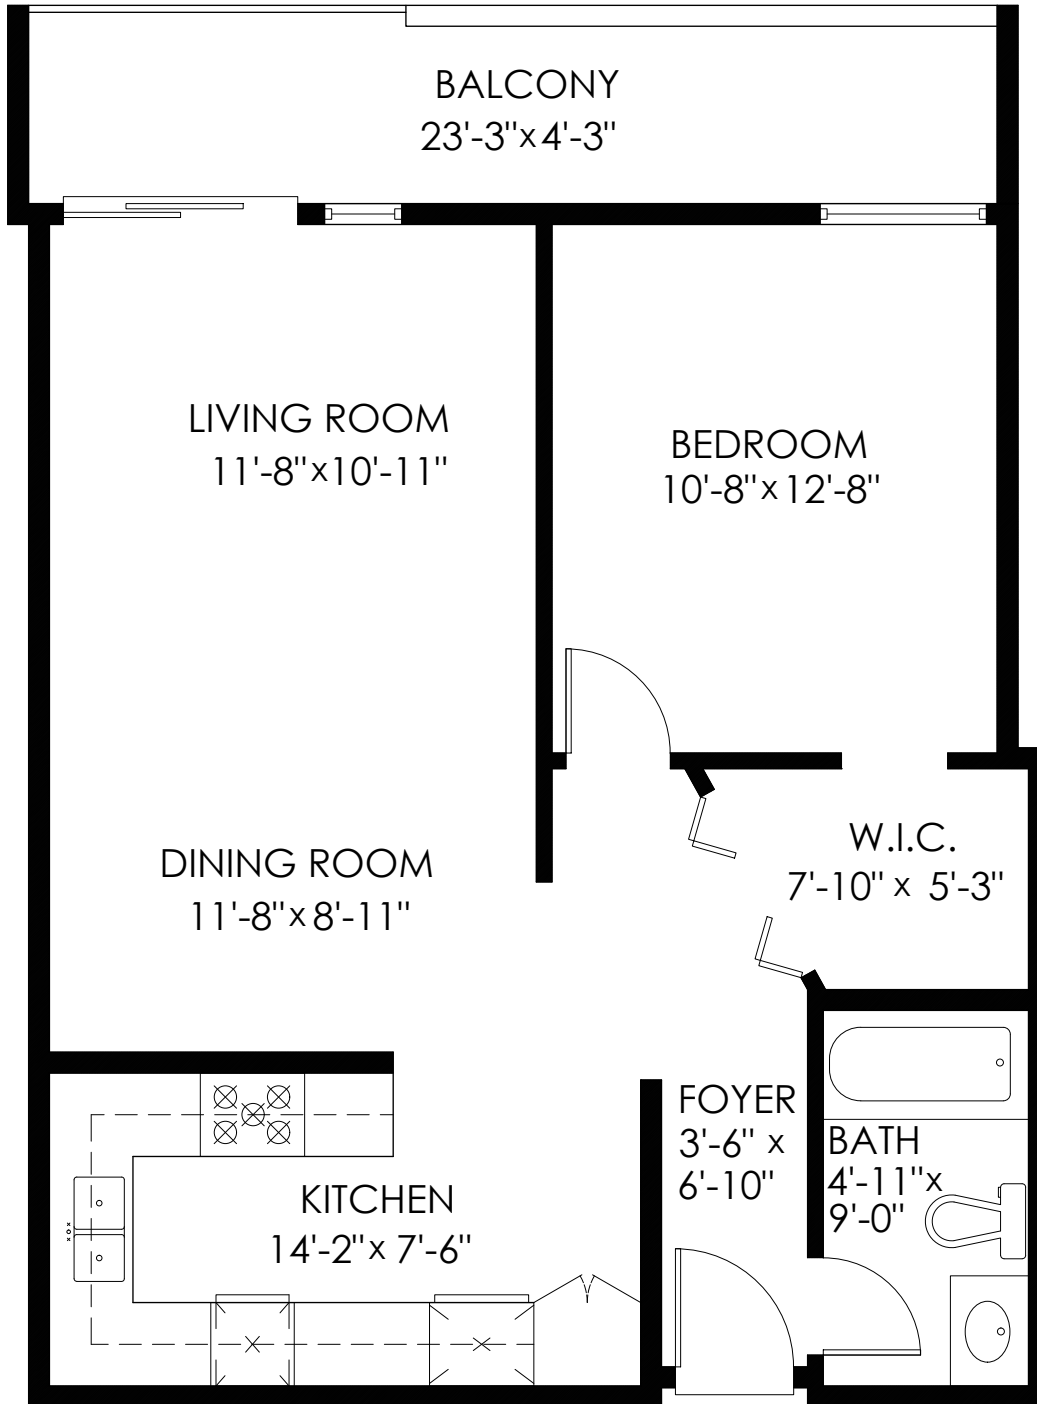

Floor Area: 694 sq.ft.
Balcony: 102 sq.ft.
Ceiling Height: 7'-11"

SCALE

MEASURED ON: (2022-06-23)

info@pixlworks.com www.pixlworks.com 604.329.5788

E&O Insured. Total square foot calculated to gross unit area. SQFT based on interior measurements to exterior walls, not taken from original blueprints, may include unfinished area. This is for marketing purposes only and is not intended for architectural/construction use. All details, sizes & placements should be considered approximate within +/- 2% tolerance.