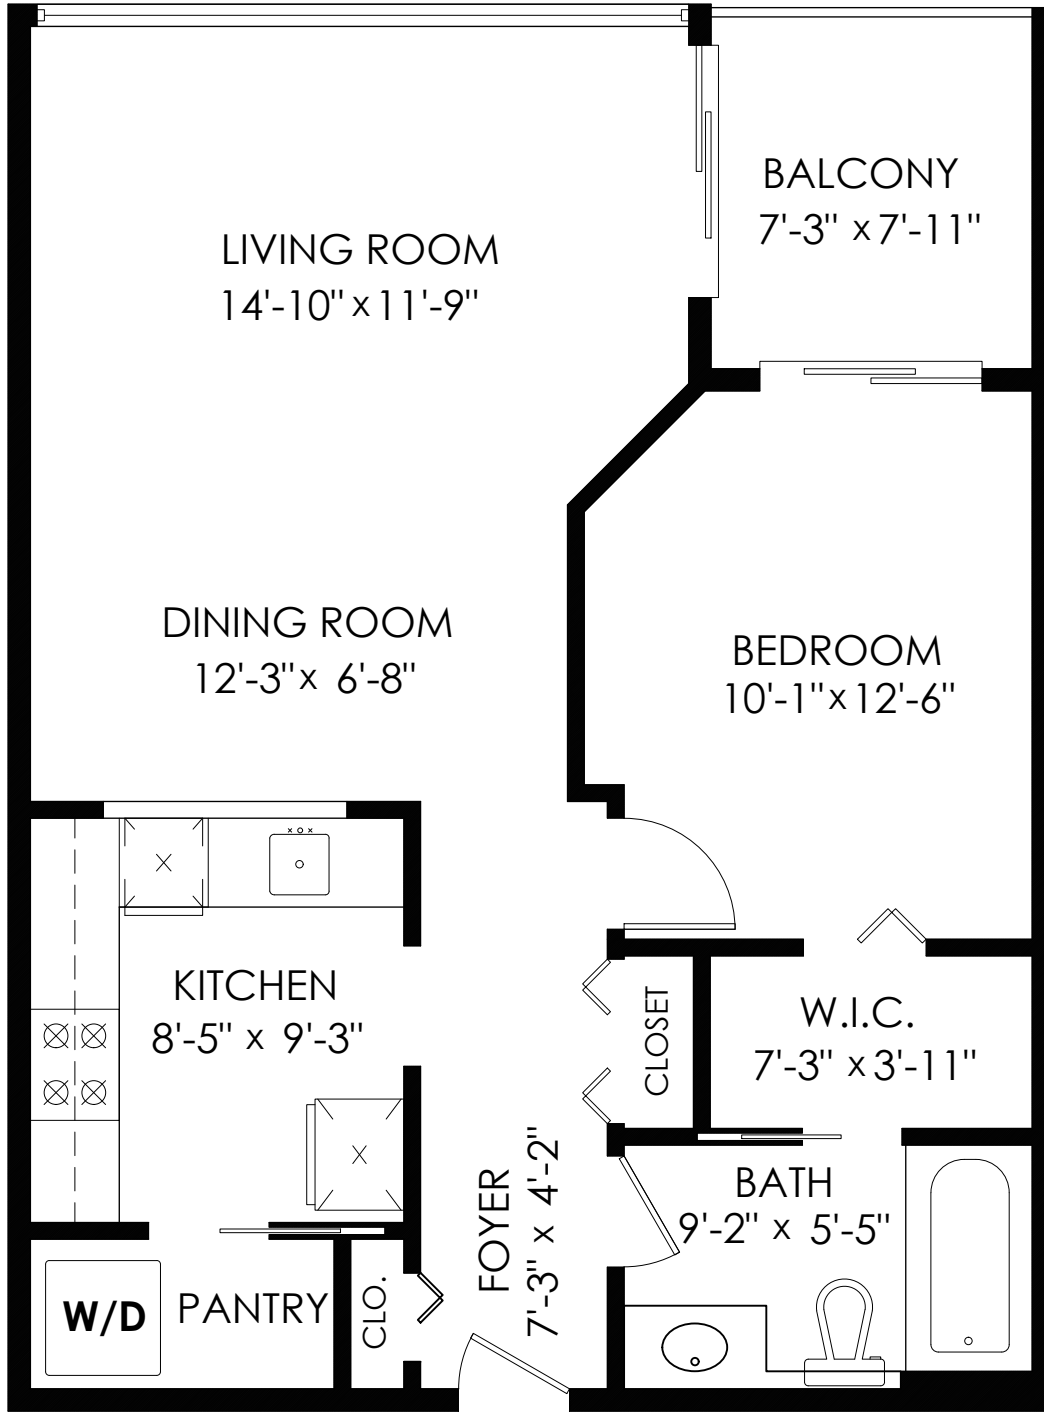

Floor Area: 682 sq.ft.
Balcony: 57 sq.ft.
Ceiling Height: 8'-0"

MEASURED ON: (2022-08-17)

info@pixlworks.com www.pixlworks.com 604.329.5788

E&O Insured. Total square foot calculated to gross unit area. SQFT based on interior measurements to exterior walls, not taken from original blueprints, may include unfinished area. This is for marketing purposes only and is not intended for architectural/construction use. All details, sizes & placements should be considered approximate within +/- 2% tolerance.