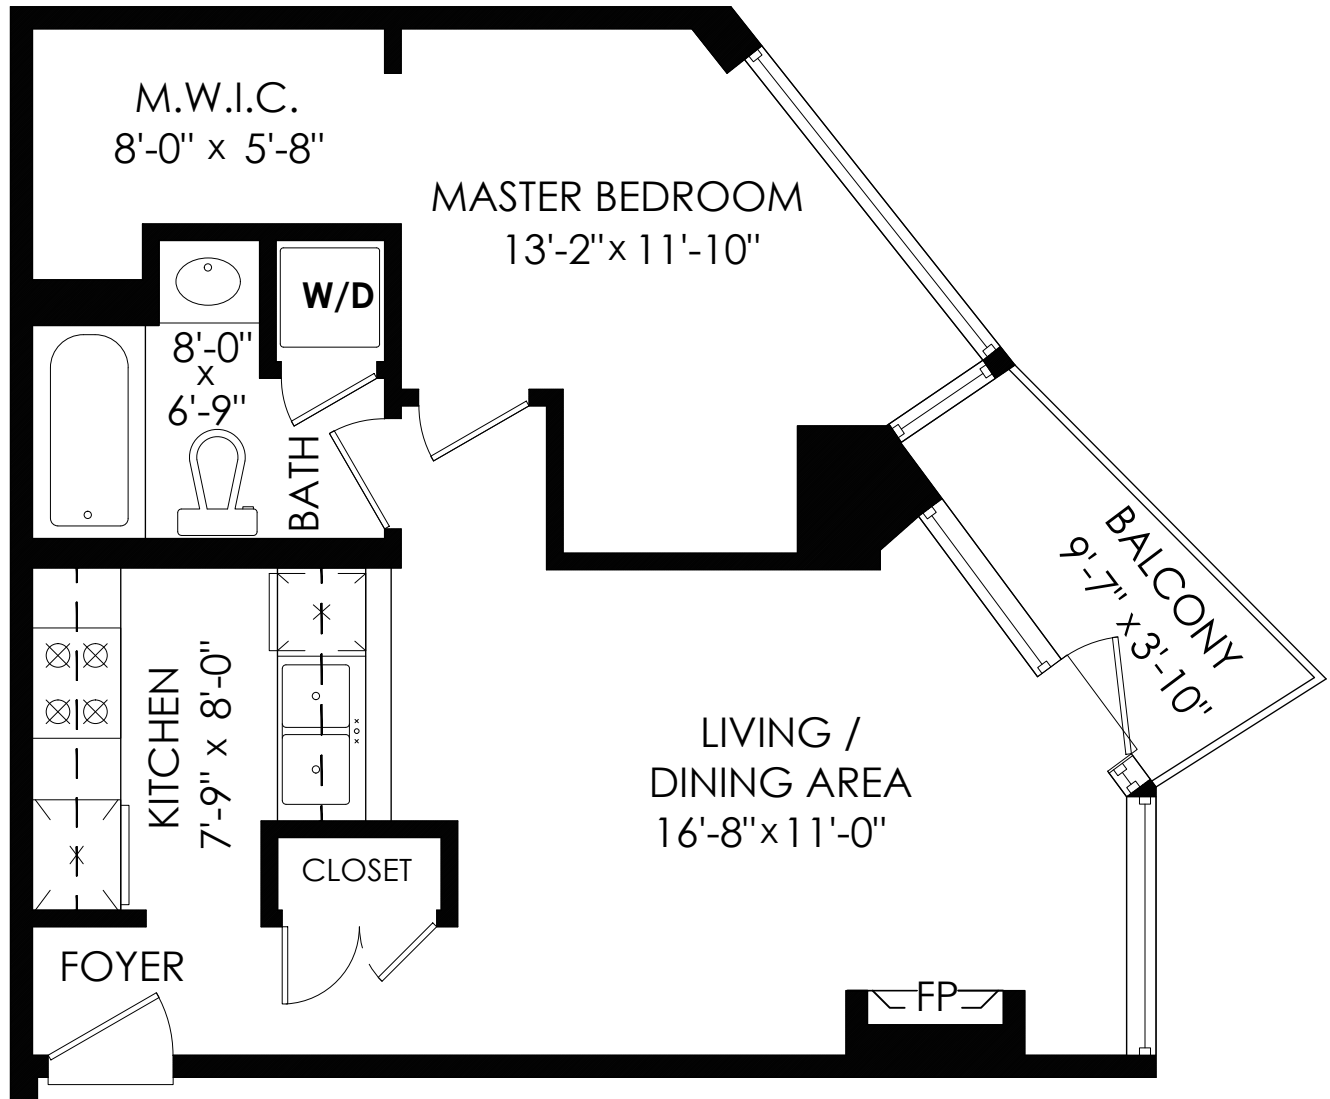

Floor Area: 547 sq.ft.

Balcony: 35 sq.ft.

Ceiling Height: 8'-0"

SCALE