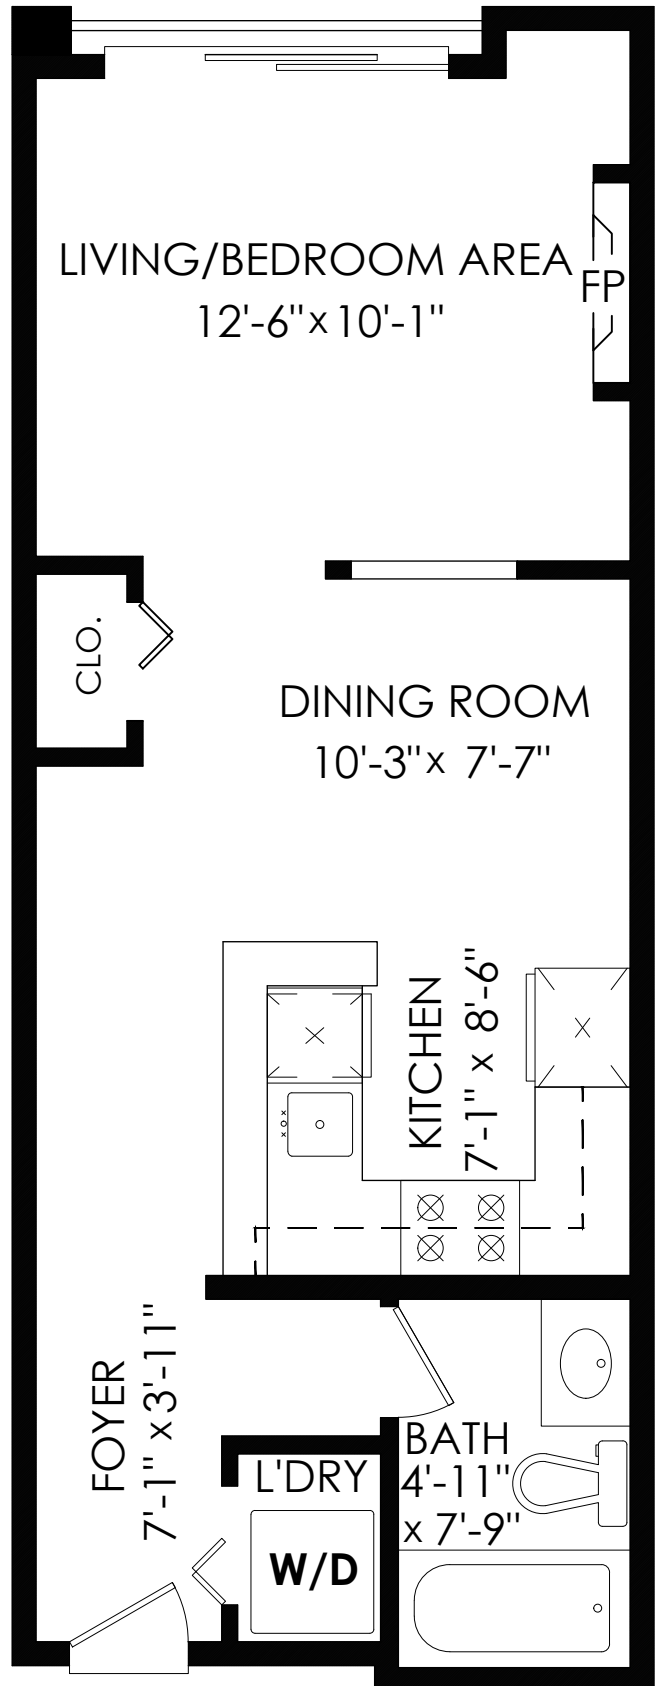

Floor Area: 464 sq.ft.

Ceiling Height: 7'-11"

SCALE