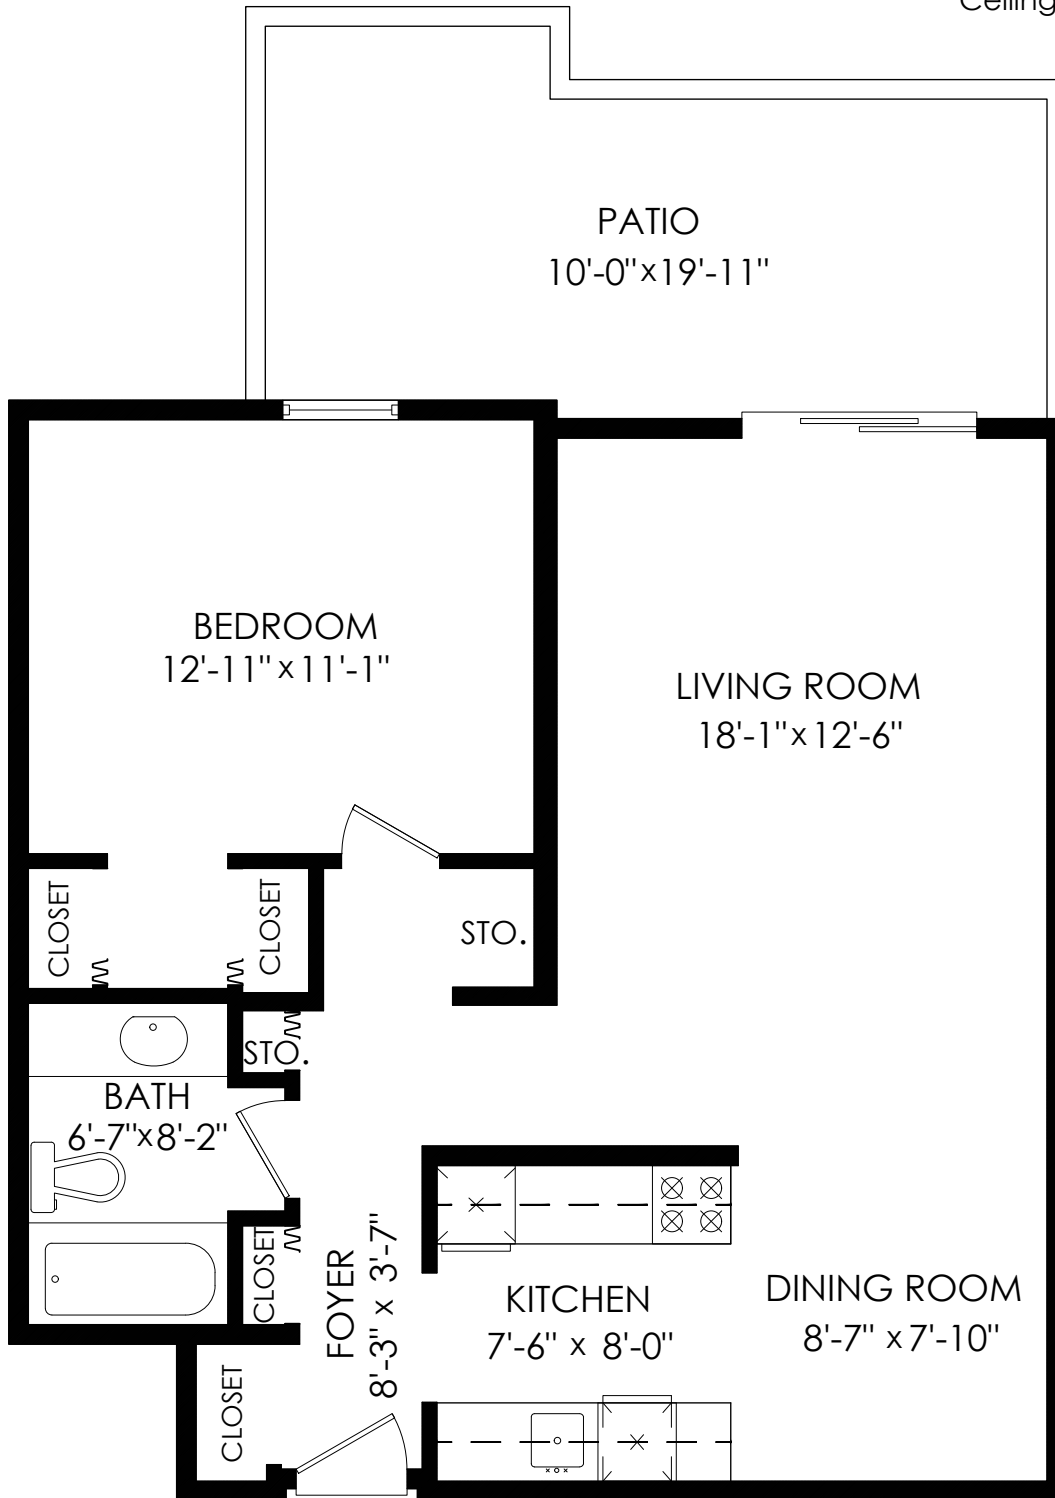

**Floor Area:** 735 sq.ft.

Patio: 172 sq.ft.

Ceiling Height: 7'-11"

**MEASURED ON: (2022-03-16)**

info@pixlworks.com www.pixlworks.com 604.329.5788

E&O Insured. Total square foot calculated to gross unit area. SQFT based on interior measurements to exterior walls, not taken from original blueprints, may include unfinished area. This is for marketing purposes only and is not intended for architectural/construction use. All details, sizes & placements should be considered approximate within +/- 2% tolerance.