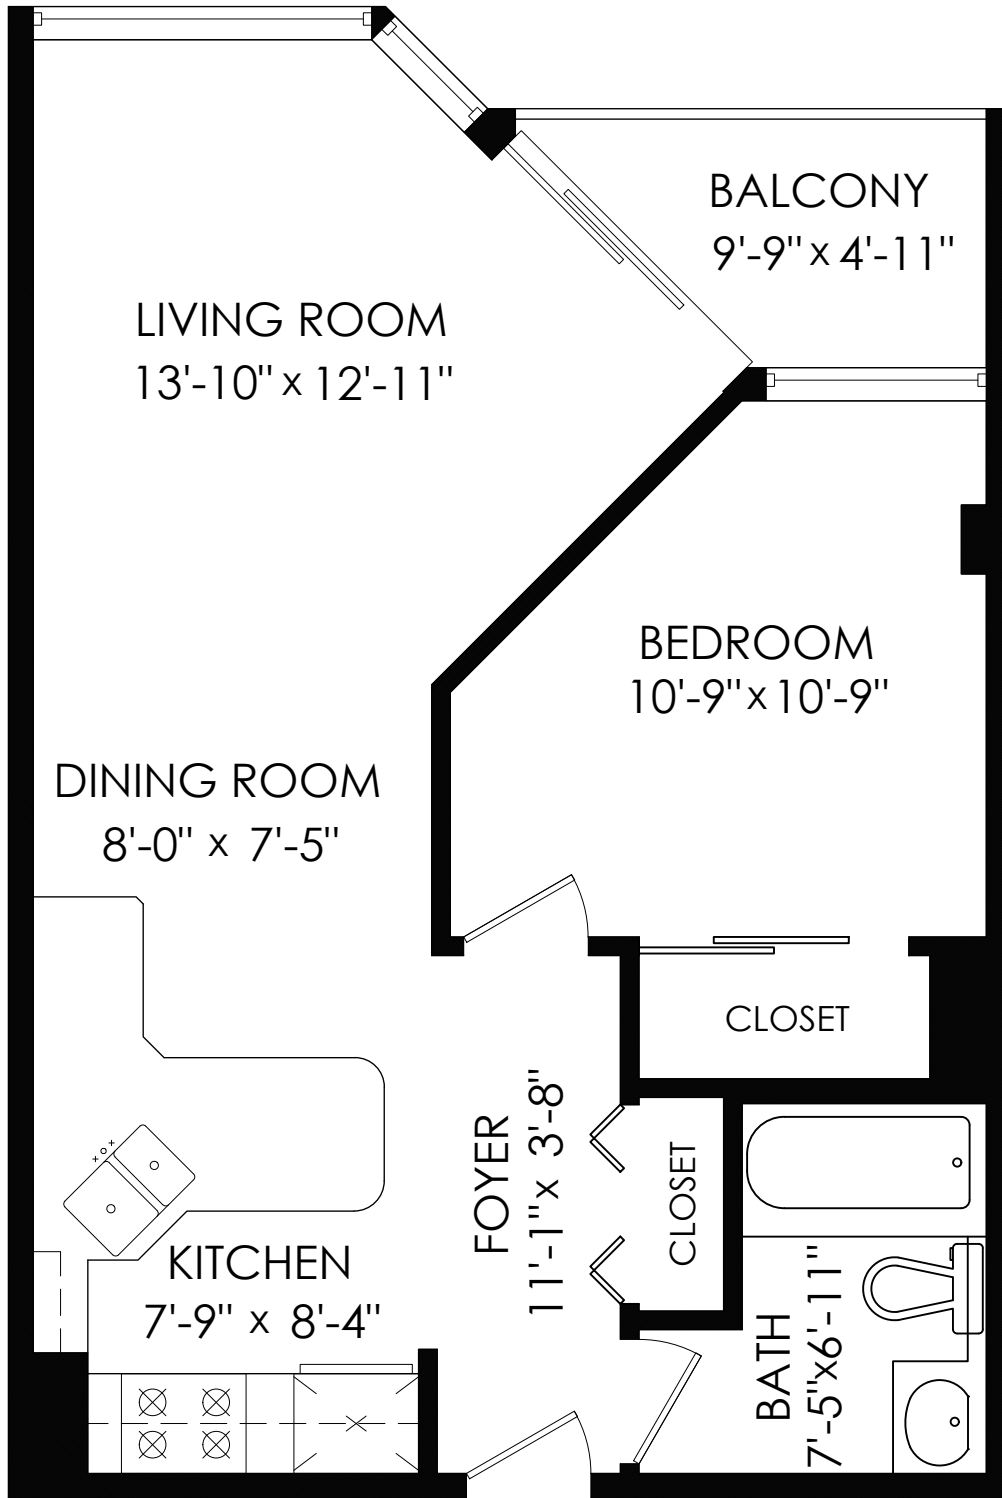

Floor Area:	537 sq.ft.
Balcony:	36 sq.ft.
Ceiling Height:	8'-0"

SCALE

MEASURED ON: (2021-08-09)
Measurements, Design & Scanning | 604-329-5788

E&O Insured. Total square foot calculated to gross unit area. SQFT based on interior measurements to exterior walls, not taken from original blueprints, may include unfinished area. This is for marketing purposes only and is not intended for architectural/construction use. All details, sizes & placements should be considered approximate within +/- 2% tolerance. www.PixlWorks.com