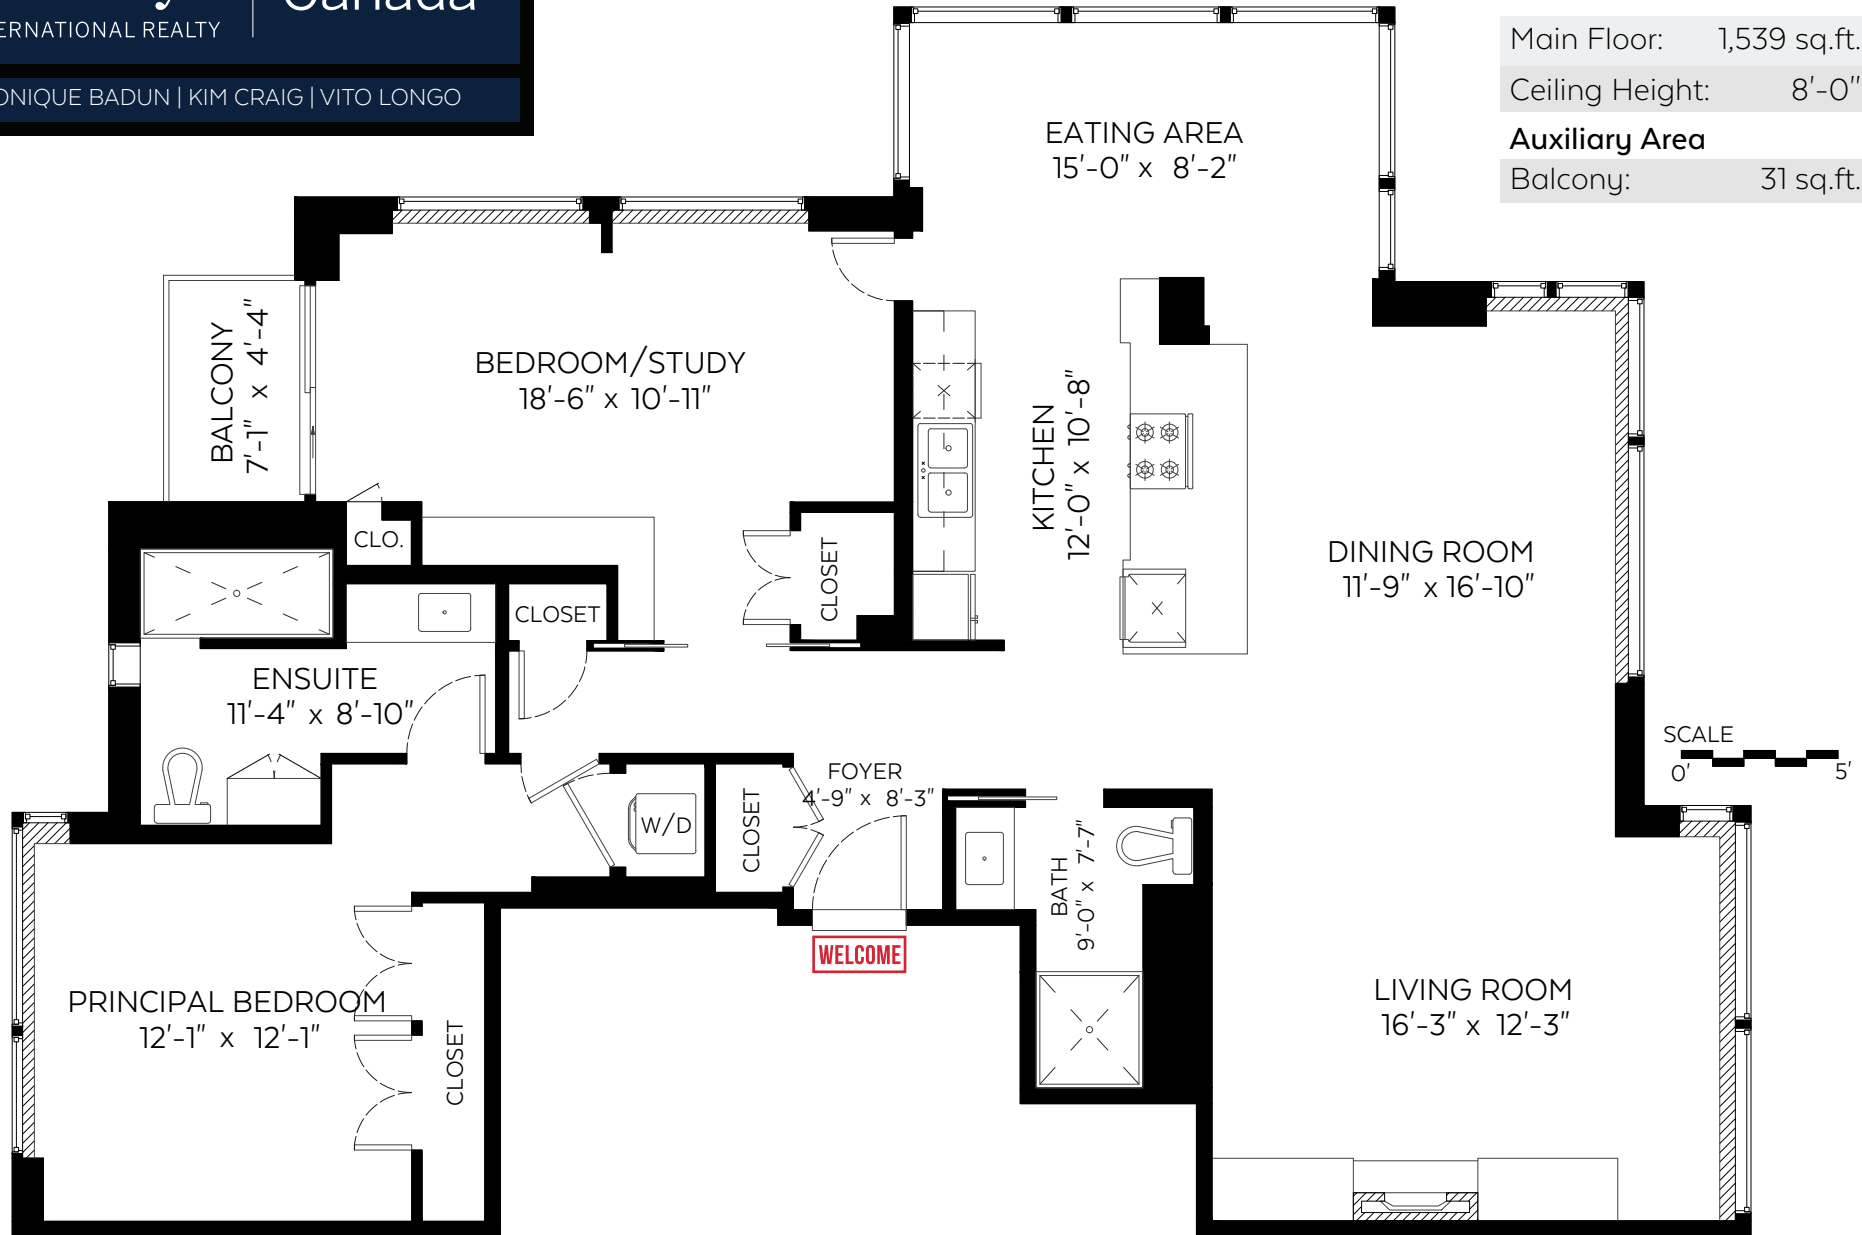

Main Floor: 1,539 sq.ft.

Ceiling Height: 8'-0"

Auxiliary Area

Balcony: 31 sq.ft.

Valid Until: May 14, 2024

NORTH