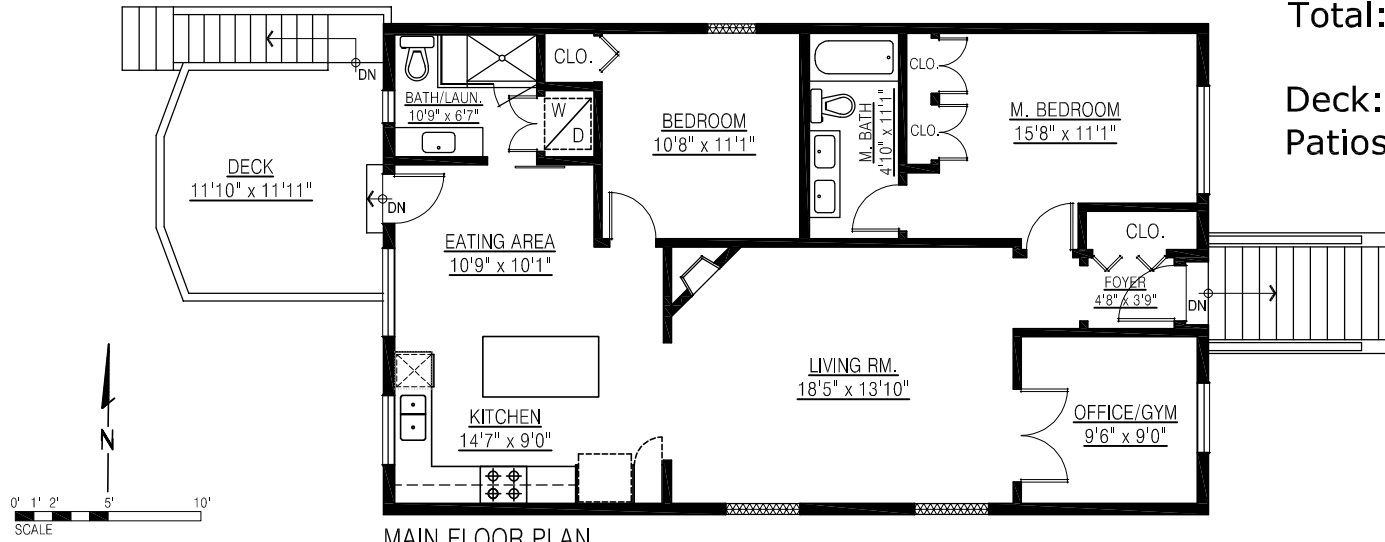

Lower Floor: 1,152 sq. ft.
Main Floor: 1,169 sq. ft.
Total: 2,321 sq. ft.

Deck: 138 sq. ft.
Patios: 507 sq. ft.

MAIN FLOOR PLAN
FLOOR AREA: 1,169 sq.ft.

LOWER FLOOR PLAN
FLOOR AREA: 1,152 sq.ft.