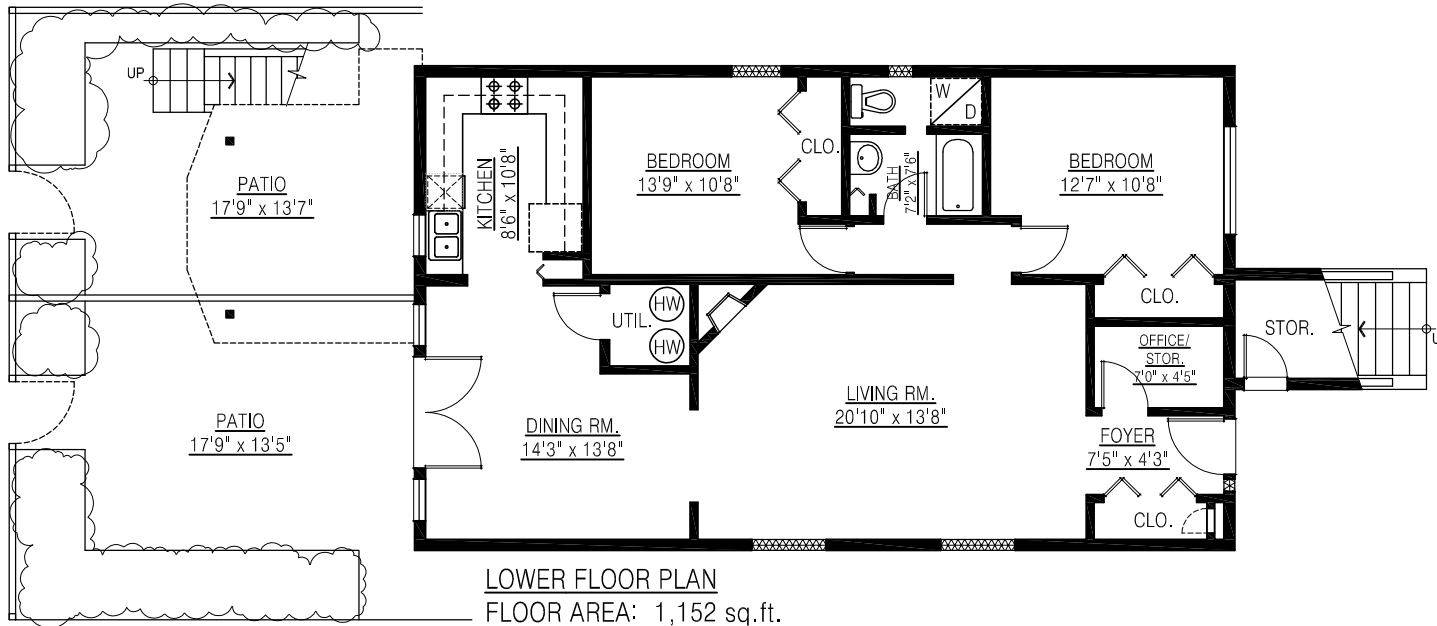

Lower Floor: 1,152 sq. ft.
Main Floor: 1,169 sq. ft.
Total: 2,321 sq. ft.

Deck: 138 sq. ft.
Patios: 507 sq. ft.

MAIN FLOOR PLAN
FLOOR AREA: 1,169 sq.ft.

LOWER FLOOR PLAN
FLOOR AREA: 1,152 sq.ft.